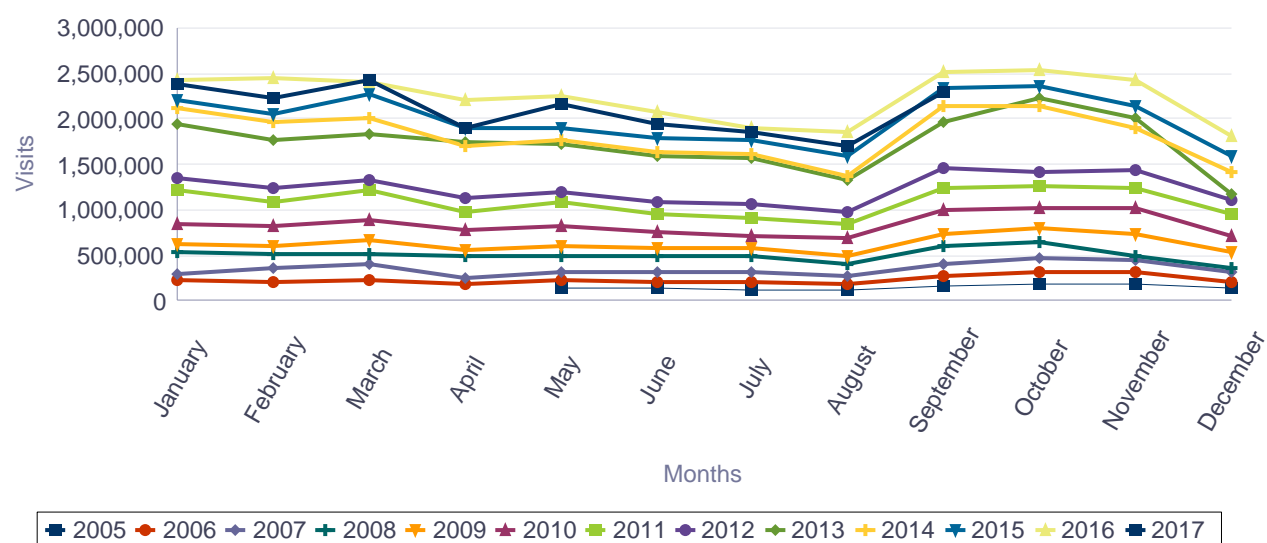

Europass website activity report since February 2005

Visits for the Europass portal

Total visits since launch (February 2005): 171,779,020

Total visits since launch (by year)

Year	Total Visits
2005	1,210,586
2006	2,768,666
2007	4,158,137
2008	6,047,691
2009	7,487,763
2010	10,091,597
2011	12,993,978
2012	14,812,624
2013	20,897,010
2014	21,750,563
2015	23,895,531
2016	26,816,336
2017	18,848,538

Visits since launch (by month)

Visits since launch (by month)

Months	2005	2006	2007	2008	2009	2010	2011	2012	2013	2014	2015	2016	2017
January		218,959	295,314	533,186	616,203	849,727	1,213,824	1,340,899	1,952,692	2,118,914	2,210,101	2,435,928	2,373,388
February		212,071	356,840	504,756	594,282	824,421	1,078,896	1,239,877	1,770,127	1,963,104	2,049,608	2,437,526	2,222,936
March		236,212	406,486	515,792	662,554	888,479	1,219,576	1,337,620	1,833,718	2,010,268	2,263,835	2,400,438	2,427,144
April		194,169	244,420	482,040	569,393	786,430	974,363	1,126,040	1,738,134	1,707,051	1,893,655	2,206,185	1,889,998
May	139,348	224,839	322,916	499,011	605,448	827,567	1,085,346	1,202,123	1,715,186	1,775,399	1,897,454	2,244,192	2,154,140
June	138,224	196,906	311,399	500,602	574,033	756,199	960,858	1,085,735	1,594,735	1,627,206	1,790,725	2,078,814	1,934,398
July	110,804	203,979	309,708	496,408	571,563	721,704	903,890	1,064,382	1,563,495	1,604,599	1,759,916	1,889,162	1,854,501
August	122,085	186,411	278,115	400,729	496,441	688,105	846,673	982,531	1,330,845	1,363,709	1,590,563	1,858,220	1,696,794
September	165,953	267,617	399,687	609,273	742,082	992,494	1,247,428	1,451,170	1,968,530	2,135,364	2,336,435	2,506,716	2,295,239
October	187,746	313,214	466,668	648,551	790,075	1,026,163	1,268,915	1,425,358	2,238,691	2,141,583	2,359,594	2,530,107	
November	195,472	316,168	449,459	499,416	734,780	1,011,664	1,239,551	1,446,202	2,010,300	1,895,475	2,141,551	2,418,296	
December	150,954	198,121	317,125	357,927	530,909	718,644	954,658	1,110,687	1,180,557	1,407,891	1,602,094	1,810,752	
Total	1,210,586	2,768,666	4,158,137	6,047,691	7,487,763	10,091,597	12,993,978	14,812,624	20,897,010	21,750,563	23,895,531	26,816,336	18,848,538