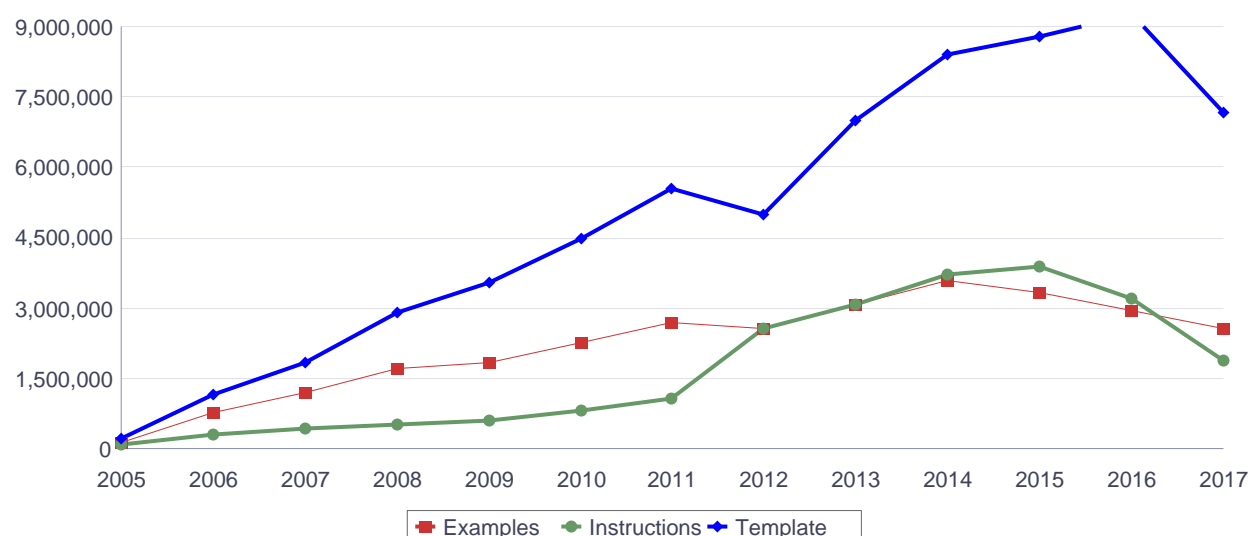

Downloads for the Europass portal

Downloads of Europass CV/ Europass Language Passport examples, instructions and templates since launch (by year)

Year	Total	Examples		Instructions		Template	
		ECV	ELP	ECV	ELP	ECV	ELP
2005	499,556	144,368	20,168	71,443	11,489	220,675	31,413
2006	2,499,163	756,593	105,681	322,567	45,341	1,144,629	124,352
2007	3,782,065	1,197,948	123,120	441,068	51,061	1,841,354	127,514
2008	5,481,365	1,716,066	132,911	524,410	60,874	2,906,228	140,876
2009	6,344,998	1,841,038	139,635	609,763	57,917	3,549,628	147,017
2010	7,922,590	2,269,224	140,744	819,359	62,325	4,475,910	155,028
2011	9,731,458	2,687,732	171,558	1,085,352	64,199	5,551,908	170,709
2012	10,417,824	2,561,909	145,390	2,574,440	64,078	4,982,600	89,407
2013	13,382,115	3,092,975	98,722	3,085,357	52,884	6,981,471	70,706
2014	15,875,199	3,594,212	79,347	3,709,668	44,244	8,387,149	60,579
2015	16,142,572	3,311,189	70,812	3,888,767	40,089	8,774,800	56,915
2016	15,555,850	2,940,110	51,099	3,208,577	33,980	9,262,851	59,233
2017	11,705,740	2,578,911	36,262	1,862,286	28,805	7,151,453	48,023
Total		28,692,275	1,315,449	22,203,057	617,286	65,230,656	1,281,772

Downloads of Europass CV examples, instructions and templates since launch (by year)