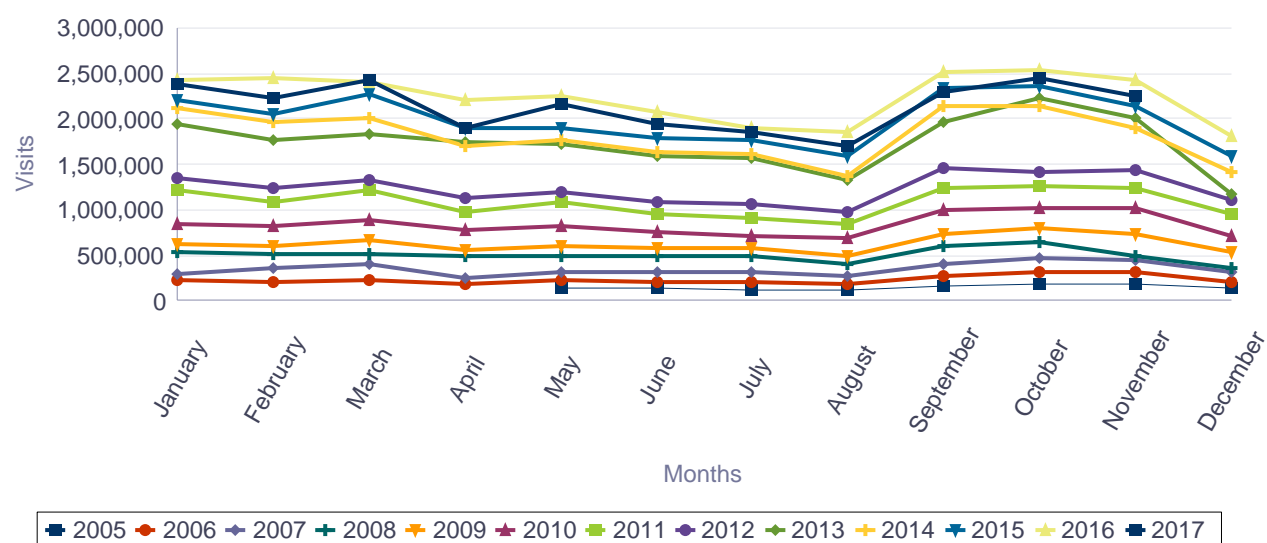

Europass website activity report since February 2005

Visits for the Europass portal

Total visits since launch (February 2005): 176,475,333

Total visits since launch (by year)

Year	Total Visits
2005	1,210,586
2006	2,768,666
2007	4,158,137
2008	6,047,691
2009	7,487,763
2010	10,091,597
2011	12,993,978
2012	14,812,624
2013	20,897,010
2014	21,750,563
2015	23,895,531
2016	26,816,336
2017	23,544,851

Visits since launch (by month)

Visits since launch (by month)

Months	2005	2006	2007	2008	2009	2010	2011	2012	2013	2014	2015	2016	2017
January		218,959	295,314	533,186	616,203	849,727	1,213,824	1,340,899	1,952,692	2,118,914	2,210,101	2,435,928	2,373,388
February		212,071	356,840	504,756	594,282	824,421	1,078,896	1,239,877	1,770,127	1,963,104	2,049,608	2,437,526	2,222,936
March		236,212	406,486	515,792	662,554	888,479	1,219,576	1,337,620	1,833,718	2,010,268	2,263,835	2,400,438	2,427,144
April		194,169	244,420	482,040	569,393	786,430	974,363	1,126,040	1,738,134	1,707,051	1,893,655	2,206,185	1,889,998
May	139,348	224,839	322,916	499,011	605,448	827,567	1,085,346	1,202,123	1,715,186	1,775,399	1,897,454	2,244,192	2,154,140
June	138,224	196,906	311,399	500,602	574,033	756,199	960,858	1,085,735	1,594,735	1,627,206	1,790,725	2,078,814	1,934,398
July	110,804	203,979	309,708	496,408	571,563	721,704	903,890	1,064,382	1,563,495	1,604,599	1,759,916	1,889,162	1,854,501
August	122,085	186,411	278,115	400,729	496,441	688,105	846,673	982,531	1,330,845	1,363,709	1,590,563	1,858,220	1,696,794
September	165,953	267,617	399,687	609,273	742,082	992,494	1,247,428	1,451,170	1,968,530	2,135,364	2,336,435	2,506,716	2,295,239
October	187,746	313,214	466,668	648,551	790,075	1,026,163	1,268,915	1,425,358	2,238,691	2,141,583	2,359,594	2,530,107	2,452,678
November	195,472	316,168	449,459	499,416	734,780	1,011,664	1,239,551	1,446,202	2,010,300	1,895,475	2,141,551	2,418,296	2,243,635
December	150,954	198,121	317,125	357,927	530,909	718,644	954,658	1,110,687	1,180,557	1,407,891	1,602,094	1,810,752	
Total	1,210,586	2,768,666	4,158,137	6,047,691	7,487,763	10,091,597	12,993,978	14,812,624	20,897,010	21,750,563	23,895,531	26,816,336	23,544,851