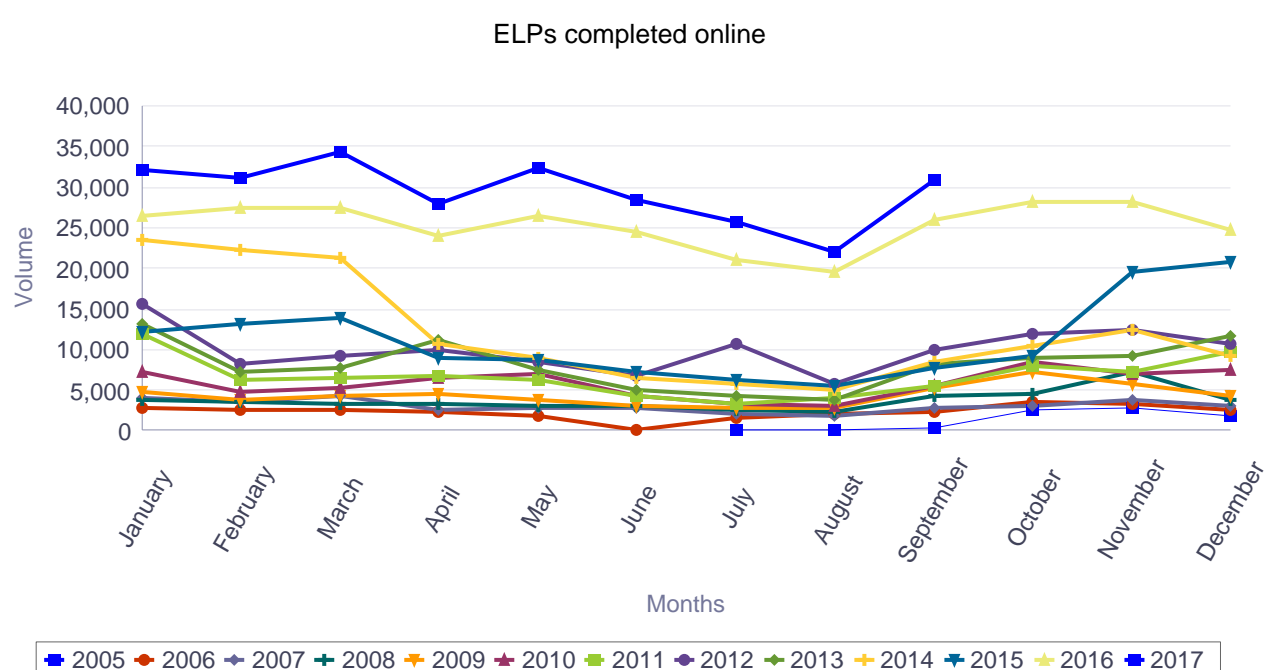

Europass CVs and Language Passports completed online from 2005

Europass CVs and Language Passports completed online since launch (by year)

YEAR	ECV	ELP	Total
2005	119,904	7,616	127,520
2006	728,374	27,486	755,860
2007	1,453,950	36,301	1,490,251
2008	2,093,169	44,801	2,137,970
2009	2,807,770	52,728	2,860,498
2010	3,849,150	69,724	3,918,874
2011	5,853,455	79,745	5,933,200
2012	8,282,170	119,639	8,401,809
2013	9,918,501	98,182	10,016,683
2014	12,491,254	144,329	12,635,583
2015	18,309,329	133,419	18,442,748
2016	19,283,241	303,727	19,586,968
2017	16,105,137	265,204	16,370,341
Total	101,295,404	1,382,901	102,678,305