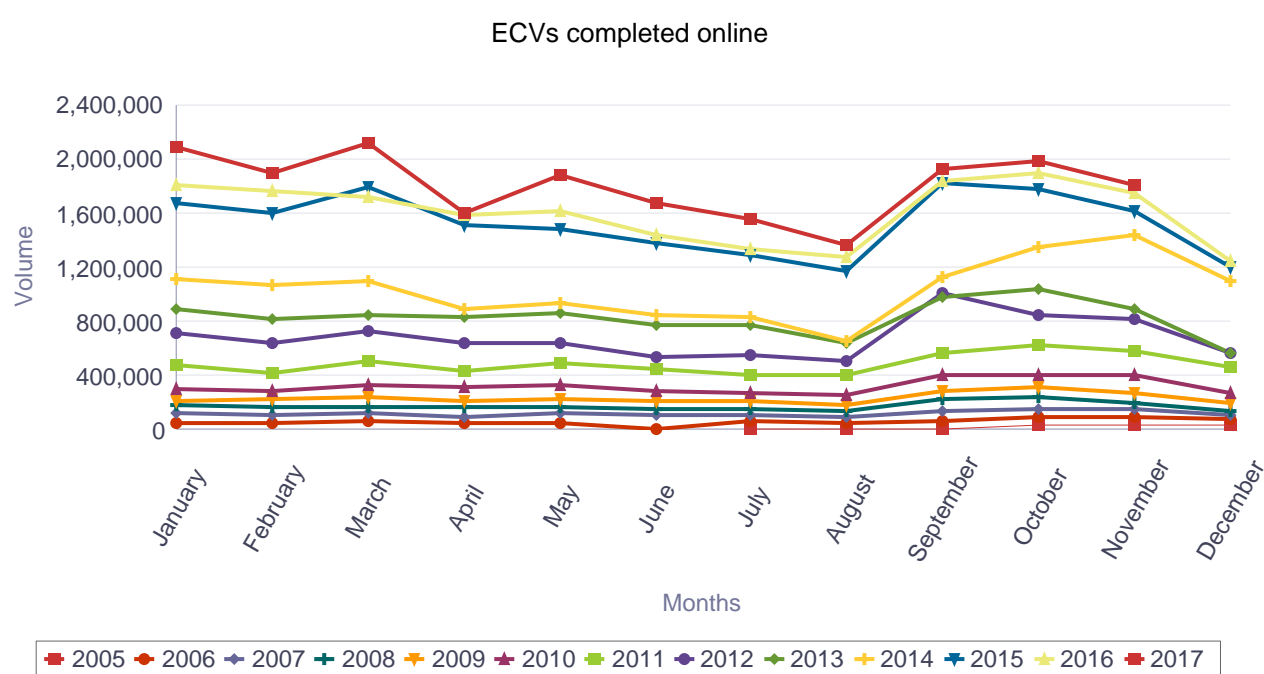

Europass CVs and Language Passports completed online from 2005

Europass CVs and Language Passports completed online since launch (by year)

YEAR	ECV	ELP	Total
2005	119,904	7,616	127,520
2006	728,374	27,486	755,860
2007	1,453,950	36,301	1,490,251
2008	2,093,169	44,801	2,137,970
2009	2,807,770	52,728	2,860,498
2010	3,849,150	69,724	3,918,874
2011	5,853,455	79,745	5,933,200
2012	8,239,423	119,639	8,359,062
2013	9,918,501	98,182	10,016,683
2014	12,491,254	144,329	12,635,583
2015	18,309,329	133,419	18,442,748
2016	19,283,241	303,727	19,586,968
2017	19,903,024	324,464	20,227,488
Total	105,050,544	1,442,161	106,492,705