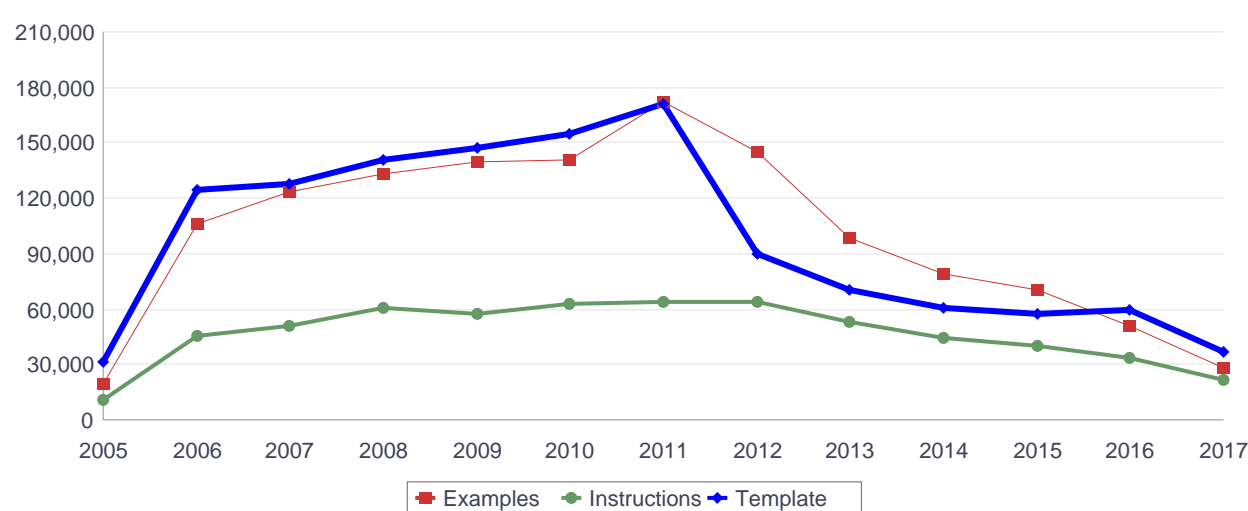

Downloads of Europass Language Passport examples, instructions and templates since launch (by year)