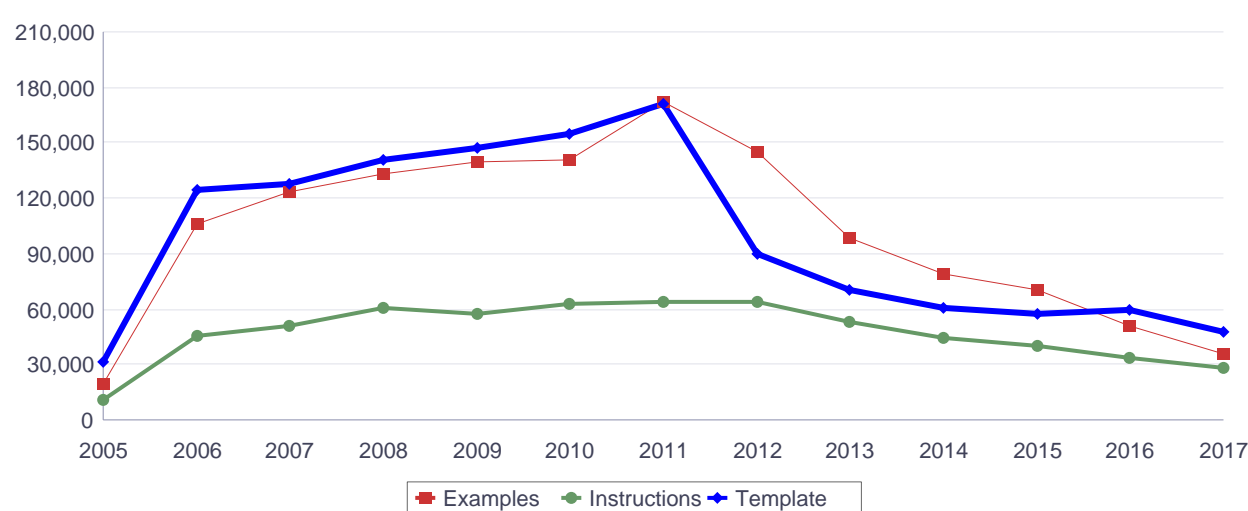

Downloads of Europass Language Passport examples, instructions and templates since launch (by year)