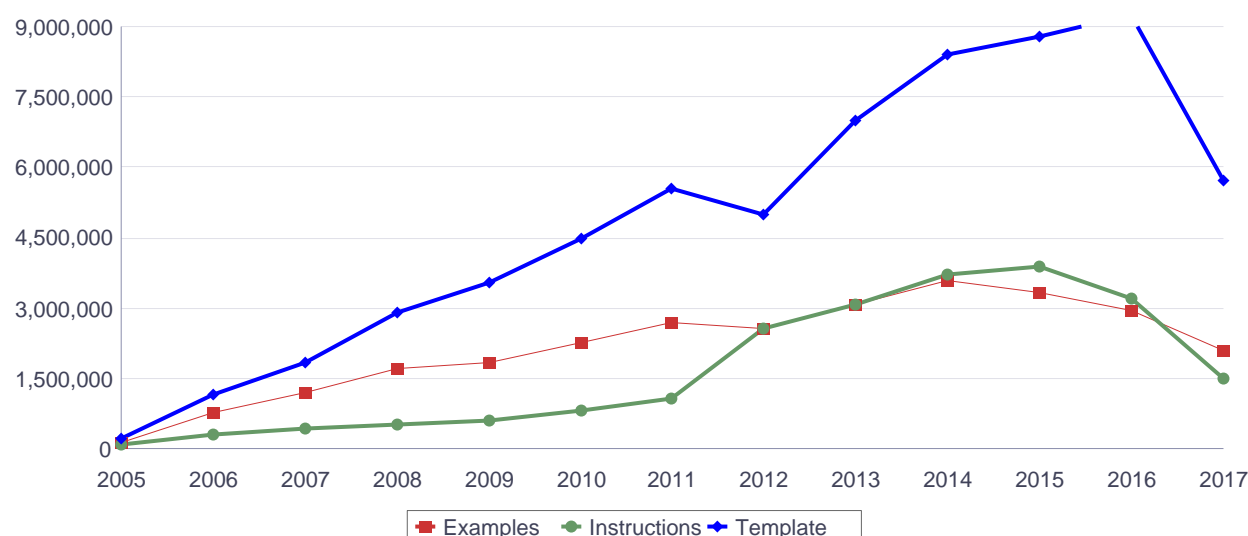

Downloads for the Europass portal

Downloads of Europass CV/ Europass Language Passport examples, instructions and templates since launch (by year)

Year	Total	Examples		Instructions		Template	
		ECV	ELP	ECV	ELP	ECV	ELP
2005	499,556	144,368	20,168	71,443	11,489	220,675	31,413
2006	2,499,163	756,593	105,681	322,567	45,341	1,144,629	124,352
2007	3,782,065	1,197,948	123,120	441,068	51,061	1,841,354	127,514
2008	5,481,365	1,716,066	132,911	524,410	60,874	2,906,228	140,876
2009	6,344,998	1,841,038	139,635	609,763	57,917	3,549,628	147,017
2010	7,922,590	2,269,224	140,744	819,359	62,325	4,475,910	155,028
2011	9,731,458	2,687,732	171,558	1,085,352	64,199	5,551,908	170,709
2012	10,417,824	2,561,909	145,390	2,574,440	64,078	4,982,600	89,407
2013	13,382,115	3,092,975	98,722	3,085,357	52,884	6,981,471	70,706
2014	15,875,199	3,594,212	79,347	3,709,668	44,244	8,387,149	60,579
2015	16,142,572	3,311,189	70,812	3,888,767	40,089	8,774,800	56,915
2016	15,555,850	2,940,110	51,099	3,208,577	33,980	9,262,851	59,233
2017	9,393,046	2,099,820	28,497	1,494,520	21,984	5,711,185	37,040
Total		28,213,184	1,307,684	21,835,291	610,465	63,790,388	1,270,789

Downloads of Europass CV examples, instructions and templates since launch (by year)