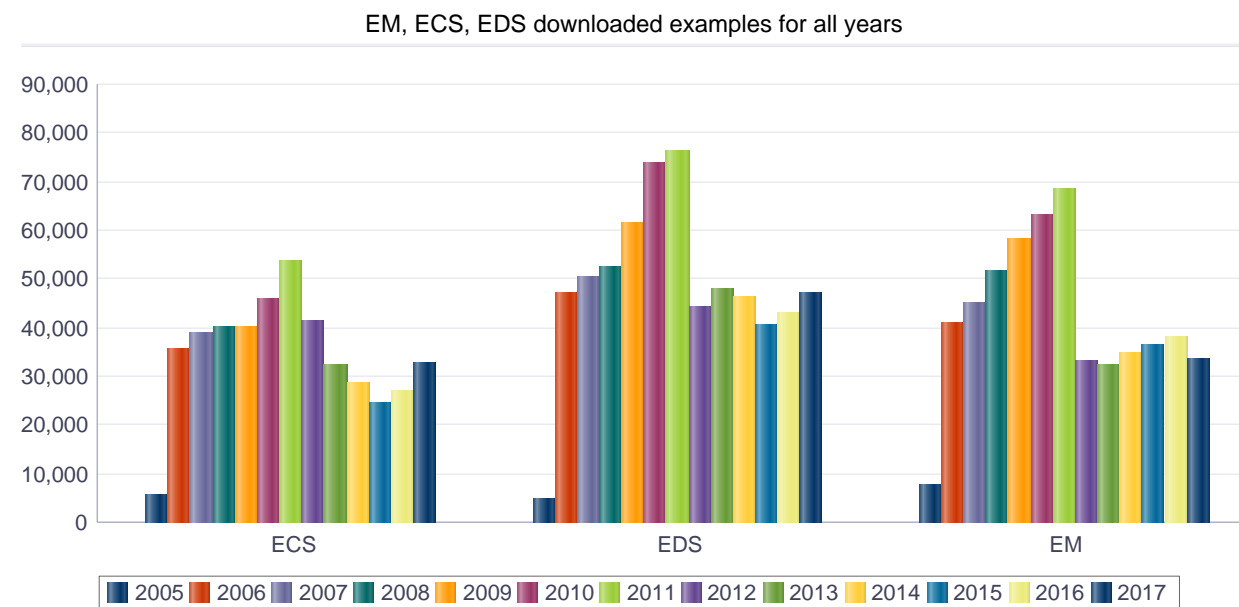

Downloads for the Europass portal

Downloads of Europass Mobility, Certificate Supplement, Diploma Supplement examples since launch (by year)

Downloads of Europass Mobility, Certificate Supplement, Diploma Supplement examples since launch (by year)

Year	ECS	EDS	EM	Total
2005	5,817	5,173	7,974	18,964
2006	35,811	47,174	40,904	123,889
2007	38,832	50,234	44,976	134,042
2008	40,210	52,372	51,580	144,162
2009	40,330	61,558	58,327	160,215
2010	45,693	73,840	63,049	182,582
2011	53,722	76,249	68,569	198,540
2012	41,411	44,265	33,350	119,026
2013	32,403	48,115	32,280	112,798
2014	28,767	46,194	34,803	109,764
2015	24,747	40,534	36,457	101,738
2016	26,901	43,174	38,194	108,269
2017	32,612	47,232	33,475	113,319
Total	447,256	636,114	543,938	1,627,308