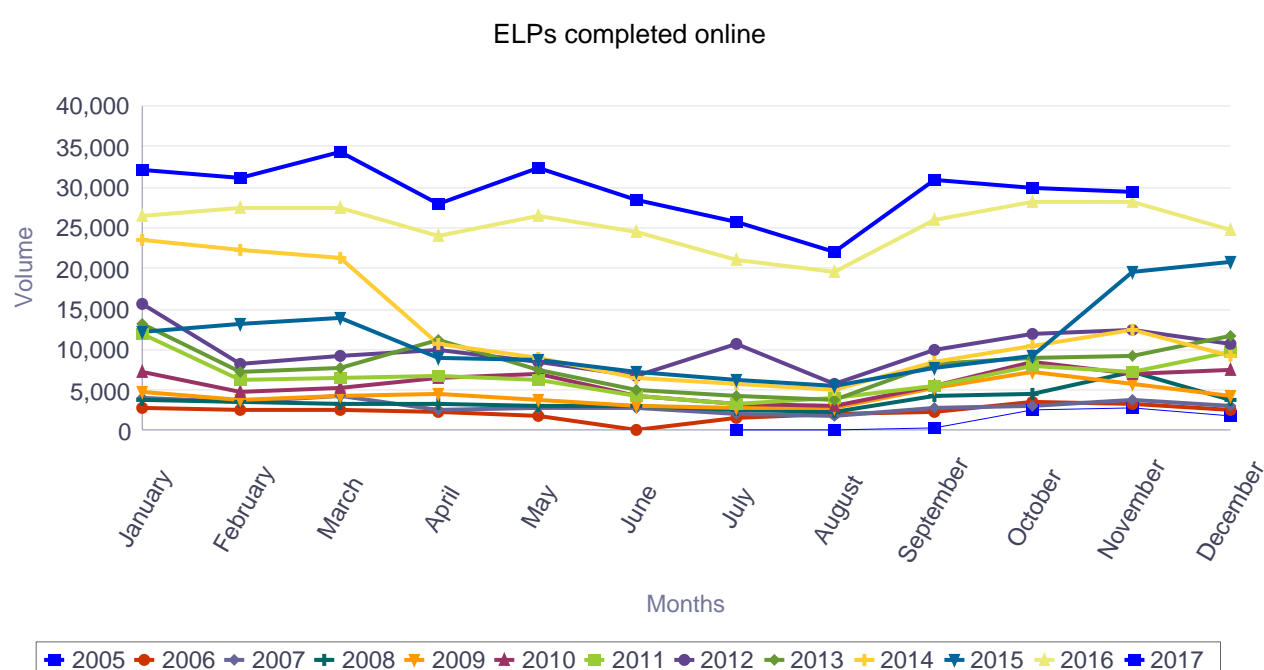

Europass CVs and Language Passports completed online from 2005

Europass CVs and Language Passports completed online since launch (by year)

YEAR	ECV	ELP	Total
2005	119,904	7,616	127,520
2006	728,374	27,486	755,860
2007	1,453,950	36,301	1,490,251
2008	2,093,169	44,801	2,137,970
2009	2,807,770	52,728	2,860,498
2010	3,849,150	69,724	3,918,874
2011	5,853,455	79,745	5,933,200
2012	8,239,423	119,639	8,359,062
2013	9,918,501	98,182	10,016,683
2014	12,491,254	144,329	12,635,583
2015	18,309,329	133,419	18,442,748
2016	19,283,241	303,727	19,586,968
2017	19,903,024	324,464	20,227,488
Total	105,050,544	1,442,161	106,492,705