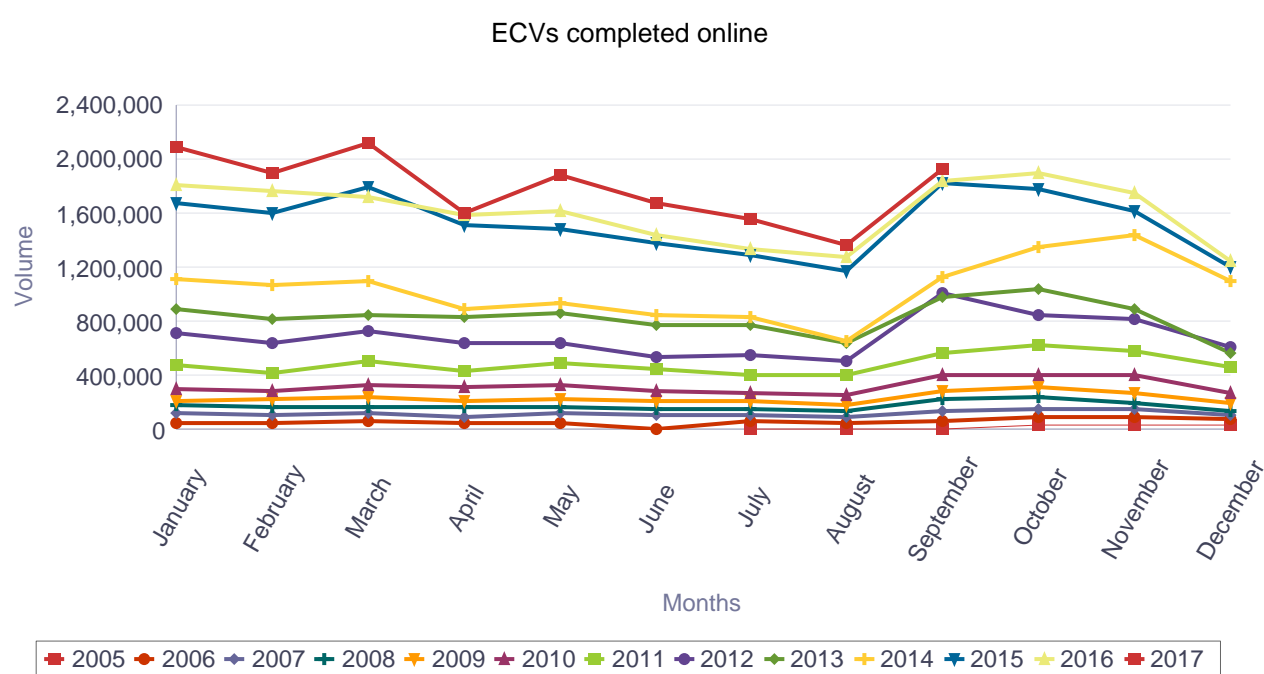

Europass CVs and Language Passports completed online from 2005

Europass CVs and Language Passports completed online since launch (by year)

YEAR	ECV	ELP	Total
2005	119,904	7,616	127,520
2006	728,374	27,486	755,860
2007	1,453,950	36,301	1,490,251
2008	2,093,169	44,801	2,137,970
2009	2,807,770	52,728	2,860,498
2010	3,849,150	69,724	3,918,874
2011	5,853,455	79,745	5,933,200
2012	8,282,170	119,639	8,401,809
2013	9,918,501	98,182	10,016,683
2014	12,491,254	144,329	12,635,583
2015	18,309,329	133,419	18,442,748
2016	19,283,241	303,727	19,586,968
2017	16,105,137	265,204	16,370,341
Total	101,295,404	1,382,901	102,678,305