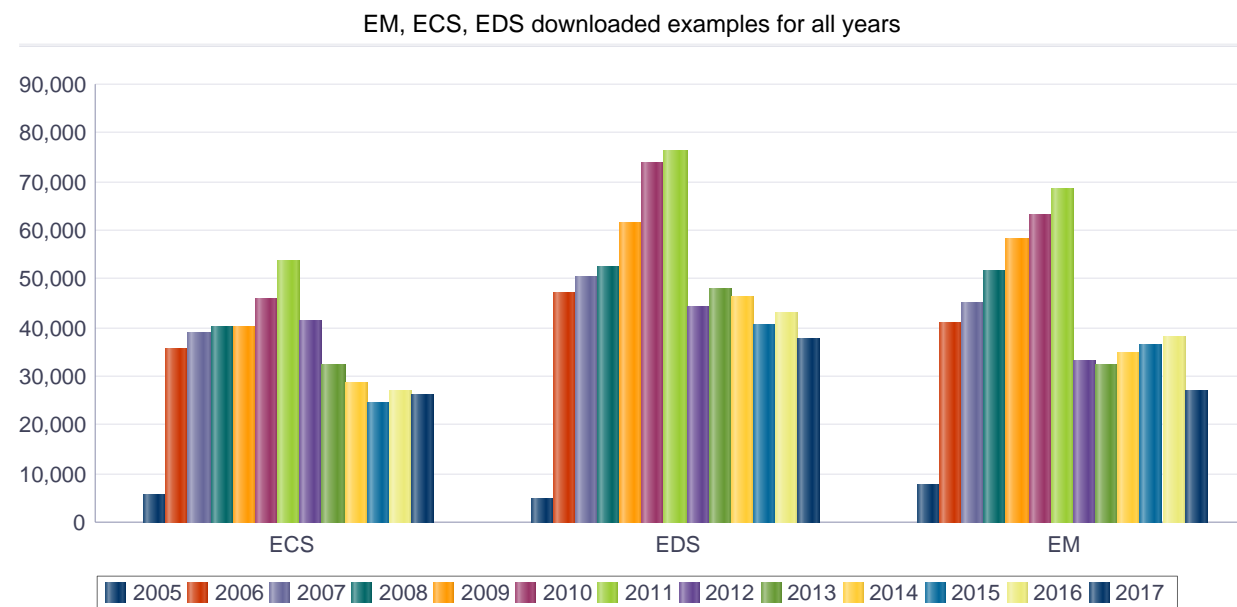

Downloads for the Europass portal

Downloads of Europass Mobility, Certificate Supplement, Diploma Supplement examples since launch (by year)

Downloads of Europass Mobility, Certificate Supplement, Diploma Supplement examples since launch (by year)

Year	ECS	EDS	EM	Total
2005	5,817	5,173	7,974	18,964
2006	35,811	47,174	40,904	123,889
2007	38,832	50,234	44,976	134,042
2008	40,210	52,372	51,580	144,162
2009	40,330	61,558	58,327	160,215
2010	45,693	73,840	63,049	182,582
2011	53,722	76,249	68,569	198,540
2012	41,411	44,265	33,350	119,026
2013	32,403	48,115	32,280	112,798
2014	28,767	46,194	34,803	109,764
2015	24,747	40,534	36,457	101,738
2016	26,901	43,174	38,194	108,269
2017	26,141	37,819	27,081	91,041
Total	440,785	626,701	537,544	1,605,030