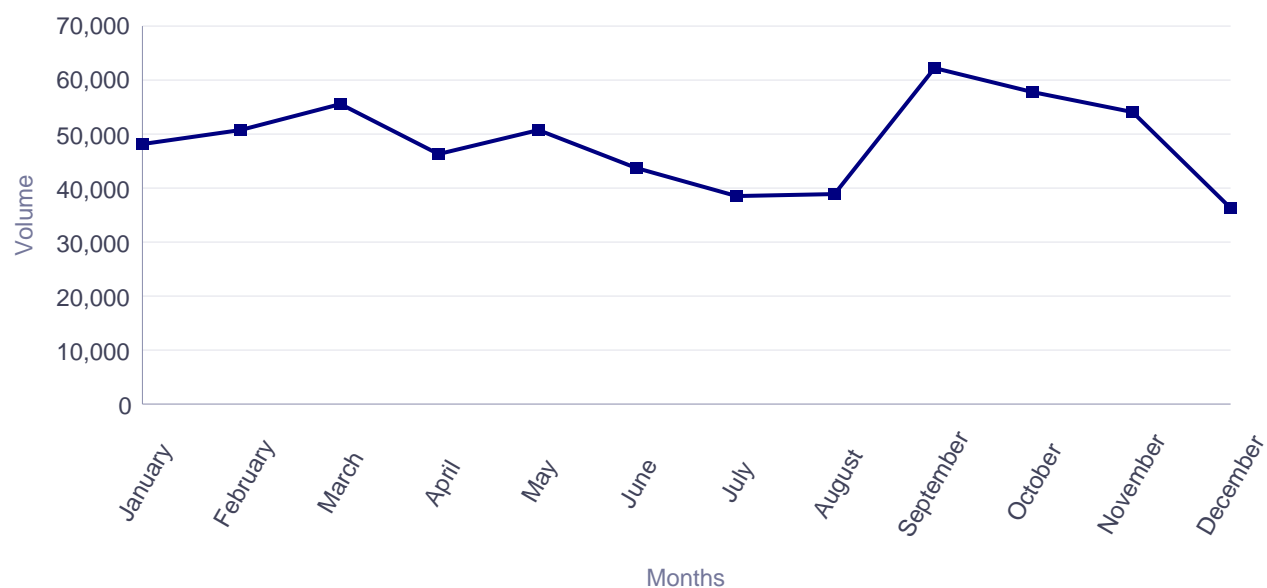

Europass CVs, Language Passports completed online(2016, Cyprus, Greek)

Europass CVs, Language Passports completed online during 2016 by Greek native speakers

ECVs, ELPs completed online by Greek native speakers (2016)

ECVs, ELPs completed online by Greek native speakers (2016, by month)

Months	ECV	ELP	Total
January	47,077	1,157	48,234
February	49,947	925	50,872
March	54,608	1,060	55,668
April	45,687	755	46,442
May	49,803	814	50,617
June	42,846	822	43,668
July	37,849	644	38,493
August	38,024	853	38,877
September	61,145	1,155	62,300
October	56,976	968	57,944
November	53,315	887	54,202
December	35,499	760	36,259
Total	572,776	10,800	583,576