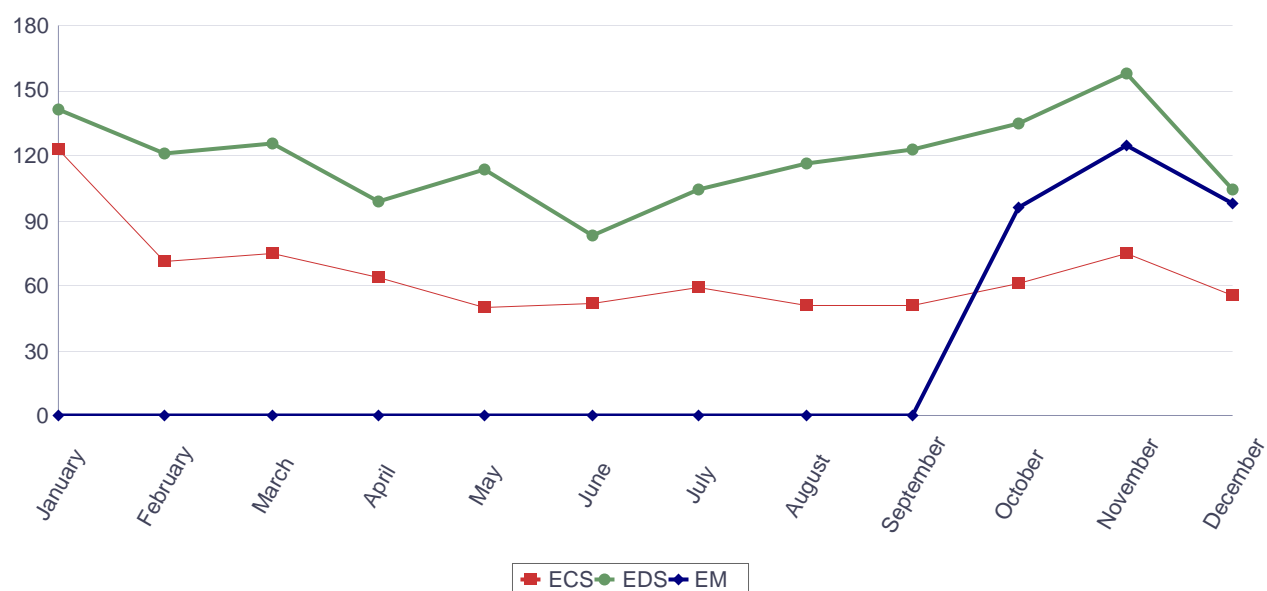

Documents downloaded in Greek during 2016

Downloads of examples of Europass Certificate Supplement, Diploma Supplement, Mobility in Greek (2016)

Downloads of examples of ECS, EDS, EM in Greek (2016)

Months	ECS	EDS	EM	Total
January	123	141	0	264
February	71	121	0	192
March	75	126	0	201
April	64	99	0	163
May	50	114	0	164
June	52	83	0	135
July	59	104	0	163
August	51	116	0	167
September	51	123	0	174
October	61	135	96	292
November	75	158	125	358
December	56	104	98	258
Total	788	1,424	319	2,531