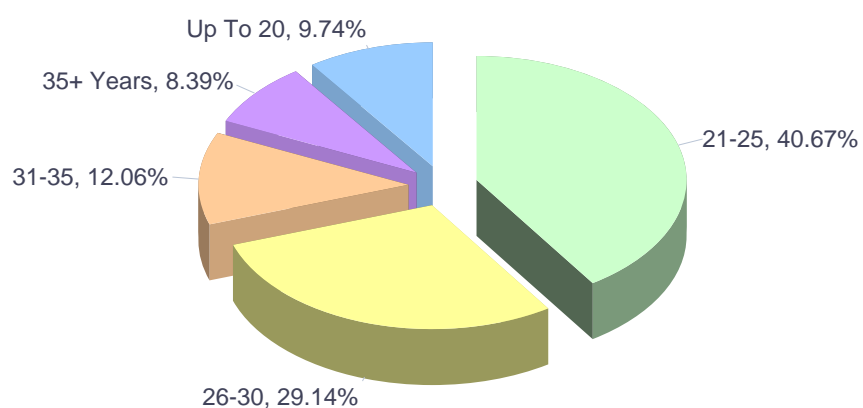

Europass CVs, Language Passports completed online(2016, Cyprus, Greek)

Age of Europass CV online users residing in Cyprus (2016)

Age of ECV online users residing in Cyprus (2016)

Age of ECV online users residing in Cyprus (2016, by month)

Months	Up To 20	21-25	26-30	31-35	35+ Years	Total
January	179	866	578	182	159	1,964
February	335	728	547	311	180	2,101
March	263	1,024	761	226	230	2,504
April	293	813	582	219	162	2,069
May	216	950	585	265	177	2,193
June	178	821	559	198	129	1,885
July	130	808	482	222	134	1,776
August	51	640	681	355	130	1,857
September	174	881	630	242	165	2,092
October	201	834	598	205	171	2,009
November	199	751	527	239	176	1,892
December	86	506	365	188	171	1,316
Total	2,305	9,622	6,895	2,852	1,984	23,658