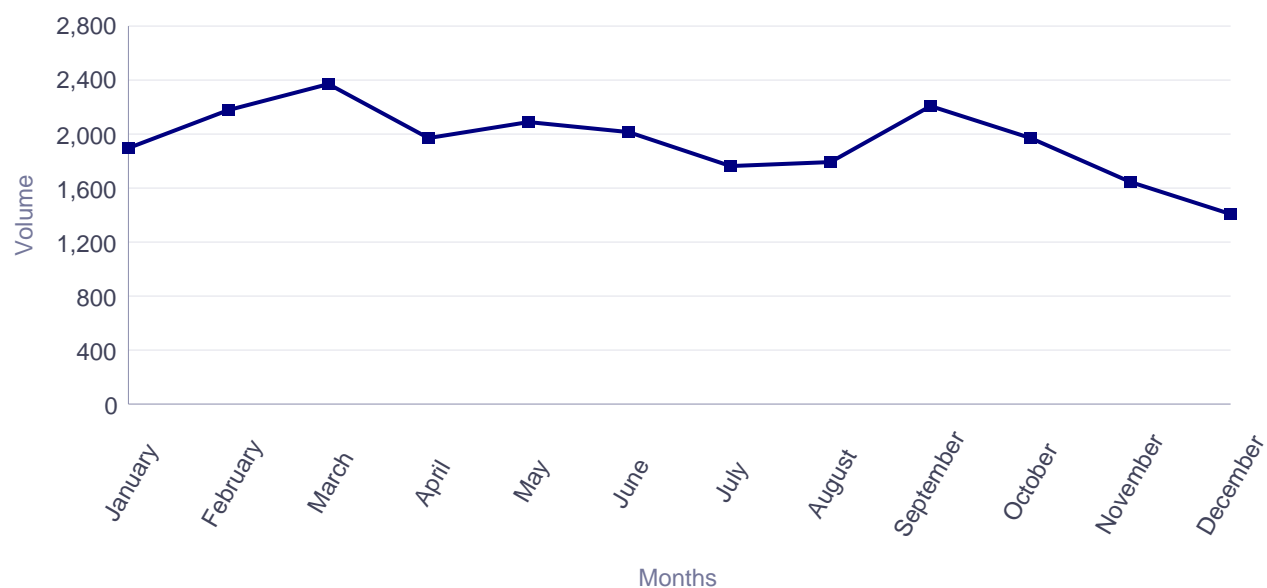

Europass CVs, Language Passports completed online(2016, Cyprus, Greek)

Europass CVs completed online during 2016 by Cypriot citizens

ECVs completed online by Cypriot citizens (2016)

ECVs completed online by Cypriot citizens (2016, by month)

Months	ECV
January	1,896
February	2,175
March	2,366
April	1,978
May	2,093
June	2,019
July	1,766
August	1,801
September	2,215
October	1,964
November	1,652
December	1,406
Total	23,331