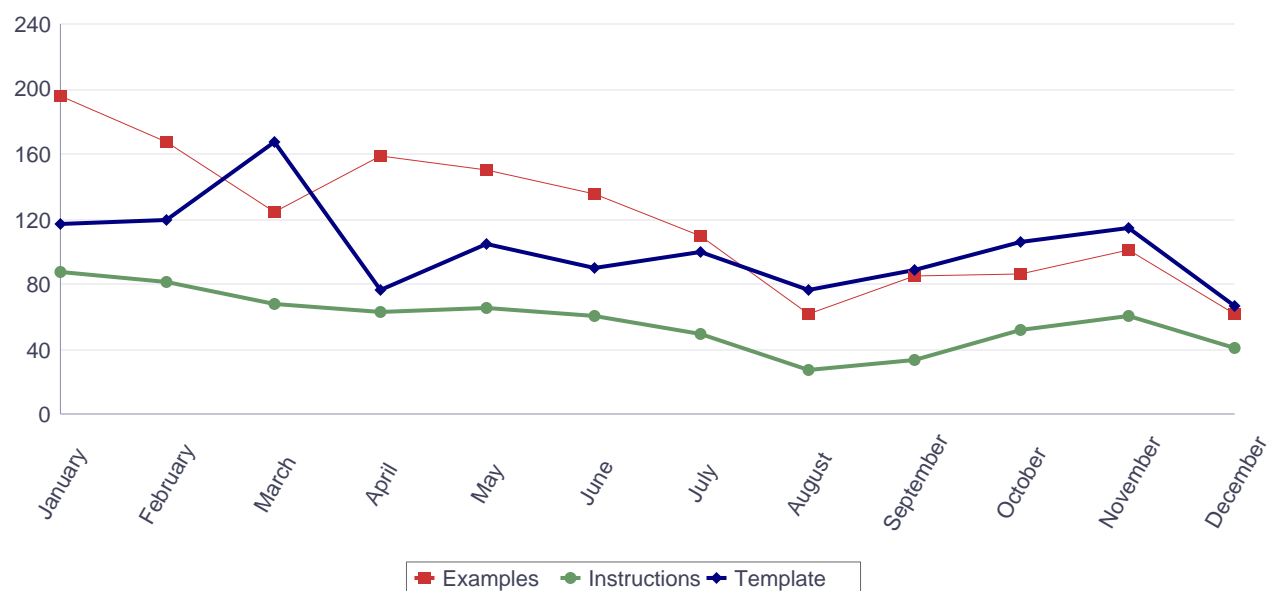

Downloads of Europass Language Passport examples, instructions and templates in Greek (2016)