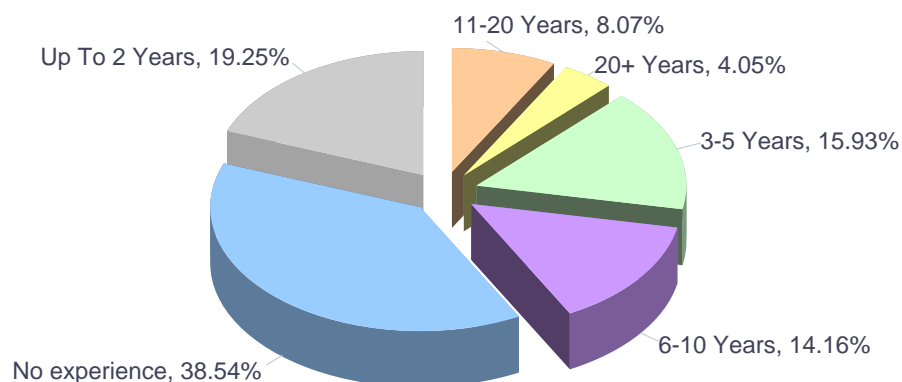

Europass CVs, Language Passports completed online(2016, Cyprus, Greek)

Years of work experience of Europass online CV users residing in Cyprus (2016)

Years of experience of ECV online users residing in Cyprus (2016)

Years of experience of ECV online users residing in Cyprus (2016, by month)

Months	No experience	Up To 2 Years	3-5 Years	6-10 Years	11-20 Years	20+ Years	Total
January	1,586	678	816	551	341	88	4,060
February	1,904	635	565	621	252	159	4,136
March	2,331	959	721	439	413	124	4,987
April	1,824	1,002	587	675	221	198	4,507
May	1,708	881	658	619	373	153	4,392
June	1,623	804	575	666	379	174	4,221
July	1,320	774	660	530	293	170	3,747
August	1,143	726	685	602	345	196	3,697
September	1,519	984	749	725	342	180	4,499
October	1,646	725	660	647	354	160	4,192
November	1,256	752	711	571	365	219	3,874
December	1,147	573	472	339	303	175	3,009
Total	19,007	9,493	7,859	6,985	3,981	1,996	49,321