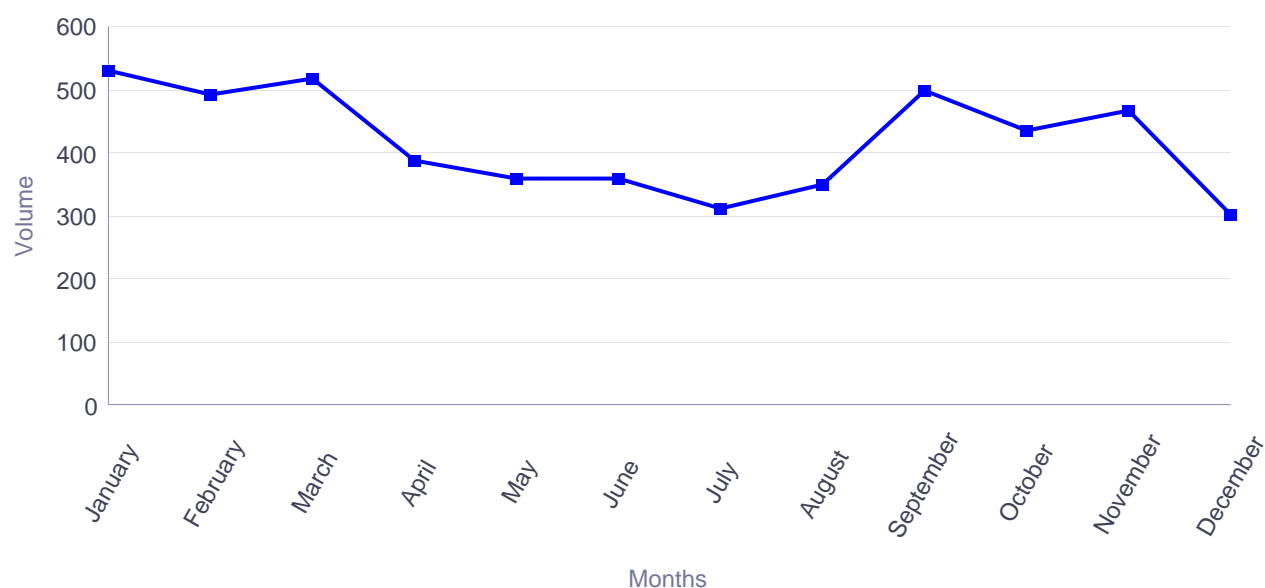

Europass Language Passports completed online in Greek during 2016

Europass CVs, Language Passports completed online in Greek (2016, by month)

Months	ECV	ELP	Total
January	37,636	530	38,166
February	37,814	492	38,306
March	38,144	516	38,660
April	30,565	387	30,952
May	32,020	359	32,379
June	33,684	359	34,043
July	29,742	310	30,052
August	28,740	348	29,088
September	47,443	499	47,942
October	44,535	435	44,970
November	43,342	468	43,810
December	27,190	302	27,492
Total	430,855	5,005	435,860