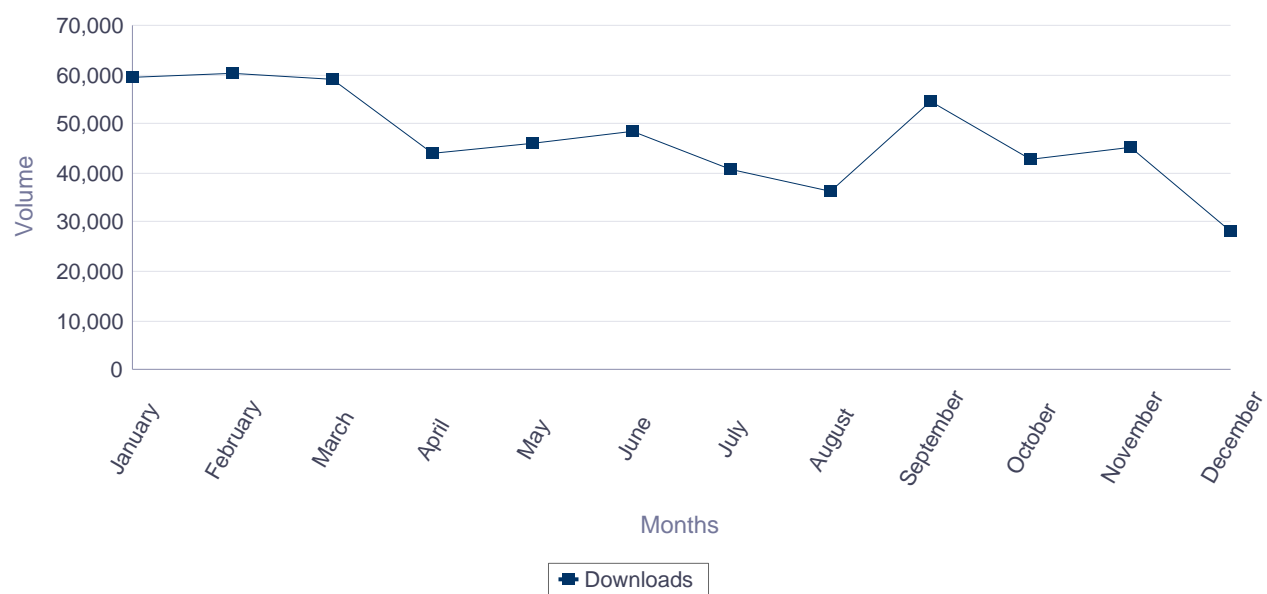

Documents downloaded in Greek during 2016

Documents downloaded in Greek (2016, by month)

Months	Downloads
January	59,618
February	60,345
March	59,123
April	43,814
May	45,865
June	48,507
July	40,775
August	36,205
September	54,570
October	42,844
November	45,270
December	27,984
Total	564,920

Documents downloaded in Greek (2016)