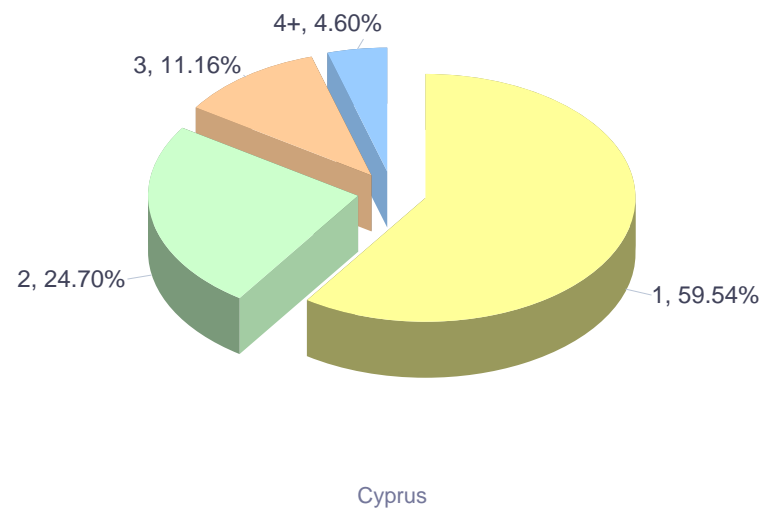

Europass CVs, Language Passports completed online(2016, Cyprus, Greek)

Number of foreign languages spoken by users of Europass CV online residing in Cyprus (2016)

Number of foreign languages spoken by users of ECV online residing in Cyprus (2016)

Number of foreign languages spoken by users of ECV online residing in Cyprus (2016, by month)

Months	1	2	3	4+	Total
January	2,173	872	468	202	3,715
February	2,258	839	465	186	3,748
March	2,528	1,151	606	188	4,473
April	2,277	1,185	392	223	4,077
May	2,354	1,089	385	174	4,002
June	2,307	1,014	454	149	3,924
July	2,125	885	312	129	3,451
August	2,005	769	470	196	3,440
September	2,529	984	402	191	4,106
October	2,265	768	479	149	3,661
November	2,217	873	271	114	3,475
December	1,675	651	304	163	2,793
Total	26,713	11,080	5,008	2,064	44,865