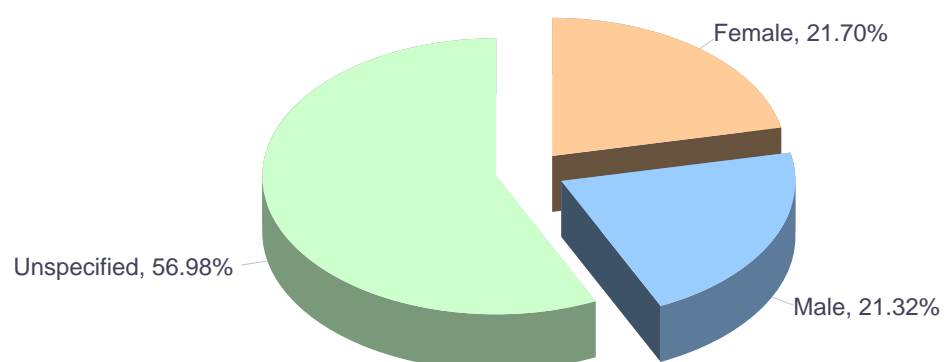

Europass CVs, Language Passports completed online(2016, Cyprus, Greek)

Europass CV online users residing in Cyprus by gender (2016)

ECV online users residing in Cyprus by gender (2016)

ECV online users residing in Cyprus by gender (2016, by month)

Months	Female	Male	Unspecified	Total
January	894	755	2,411	4,060
February	936	968	2,232	4,136
March	1,219	1,153	2,615	4,987
April	979	889	2,639	4,507
May	1,023	985	2,384	4,392
June	741	891	2,589	4,221
July	657	855	2,235	3,747
August	891	908	1,898	3,697
September	1,053	836	2,610	4,499
October	982	771	2,439	4,192
November	805	883	2,186	3,874
December	525	621	1,863	3,009
Total	10,705	10,515	28,101	49,321