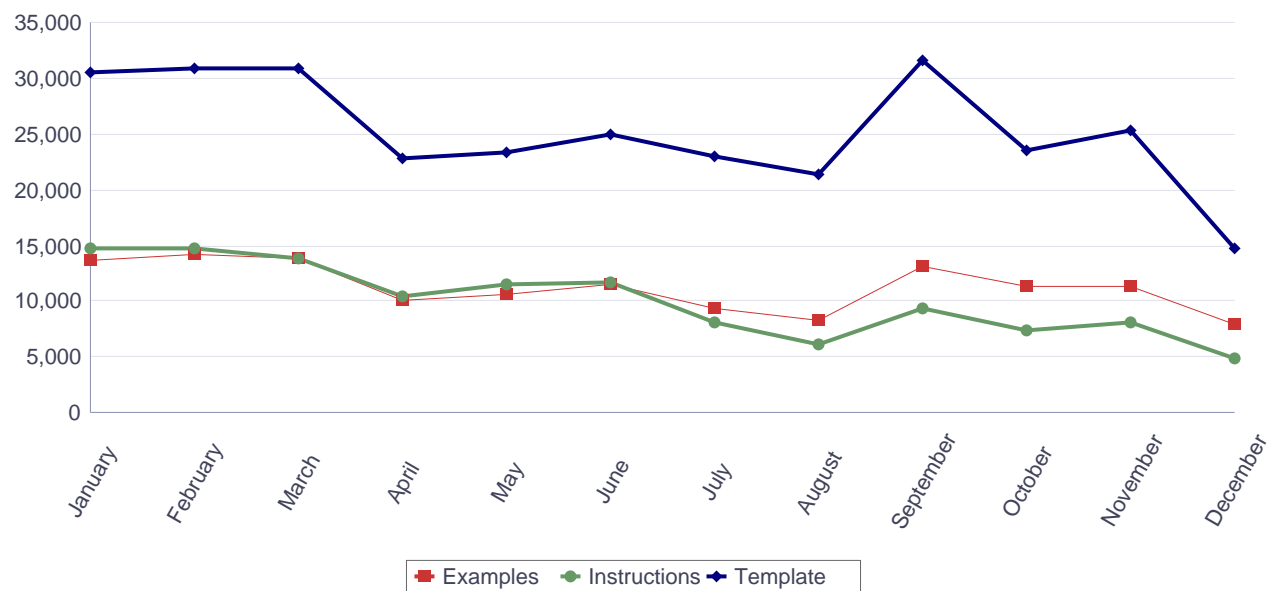

Documents downloaded in Greek during 2016

Downloads of Europass CV, Language Passport examples, instructions and templates in Greek (2016, by month)

Months	Total	Examples		Instructions		Template	
		ECV	ELP	ECV	ELP	ECV	ELP
January	59,354	13,738	196	14,678	87	30,538	117
February	60,153	14,198	167	14,672	82	30,915	119
March	58,922	13,788	124	13,882	68	30,893	167
April	43,651	10,074	159	10,532	63	22,747	76
May	45,701	10,545	150	11,466	66	23,369	105
June	48,372	11,465	136	11,706	60	24,915	90
July	40,612	9,372	110	8,061	49	22,920	100
August	36,038	8,356	62	6,075	28	21,440	77
September	54,396	13,157	85	9,455	33	31,577	89
October	42,552	11,401	86	7,421	52	23,486	106
November	44,912	11,260	101	8,079	61	25,296	115
December	27,726	7,905	62	4,927	41	14,724	67
Total		135,259	1,438	120,954	690	302,820	1,228

Downloads of Europass CV examples, instructions and templates in Greek (2016)