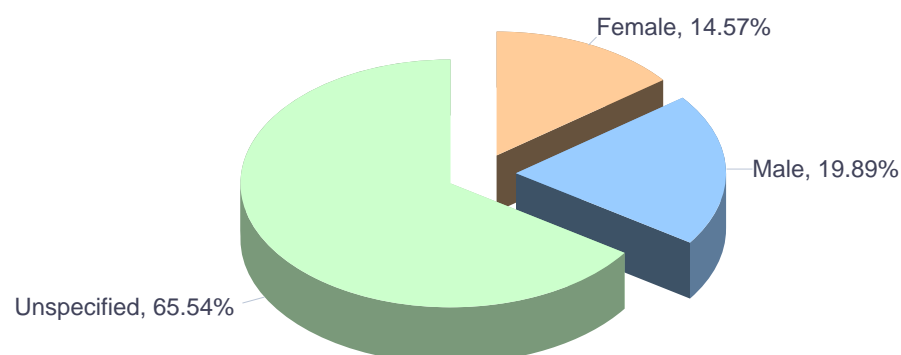

Europass CVs, Language Passports completed online(2016, Czech Republic, Czech)

Europass CV online users residing in Czech Republic by gender (2016)

ECV online users residing in Czech Republic by gender (2016)

ECV online users residing in Czech Republic by gender (2016, by month)

Months	Female	Male	Unspecified	Total
January	3,153	3,635	12,526	19,314
February	3,035	4,392	13,830	21,257
March	2,701	4,101	14,391	21,193
April	2,956	4,070	12,629	19,655
May	2,873	3,773	12,418	19,064
June	2,716	3,474	11,819	18,009
July	1,696	3,136	8,783	13,615
August	2,028	3,070	9,206	14,304
September	2,634	2,962	11,030	16,626
October	3,385	4,030	14,398	21,813
November	2,765	3,918	13,875	20,558
December	1,798	2,761	7,839	12,398
Total	31,740	43,322	142,744	217,806