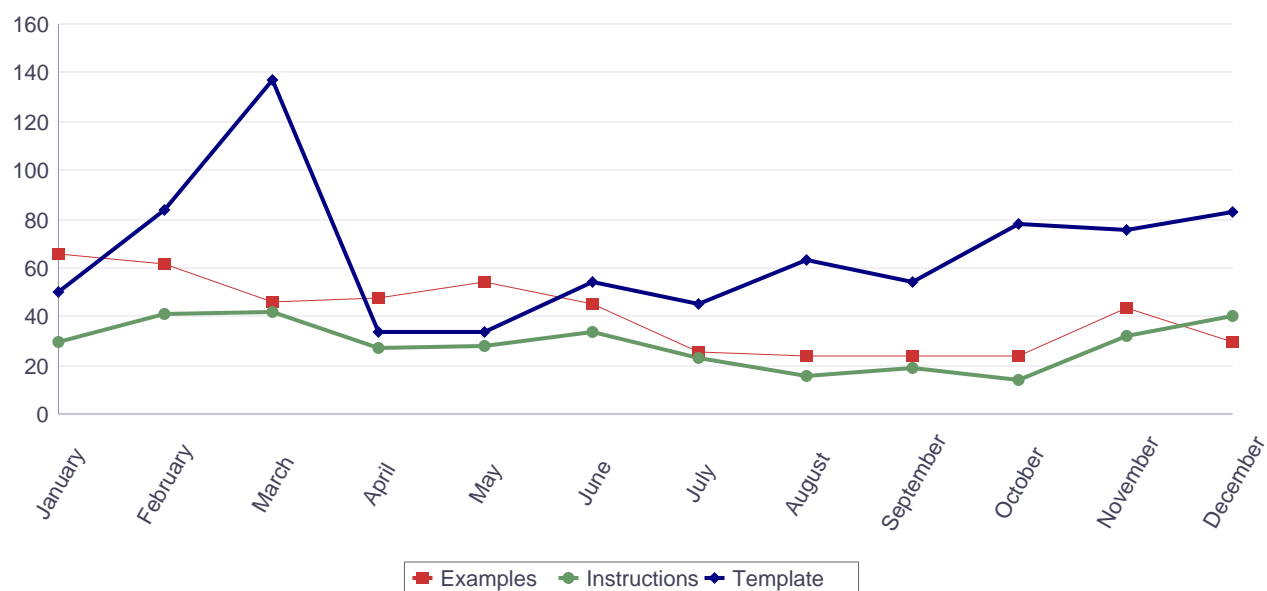

Downloads of Europass Language Passport examples, instructions and templates in Czech (2016)