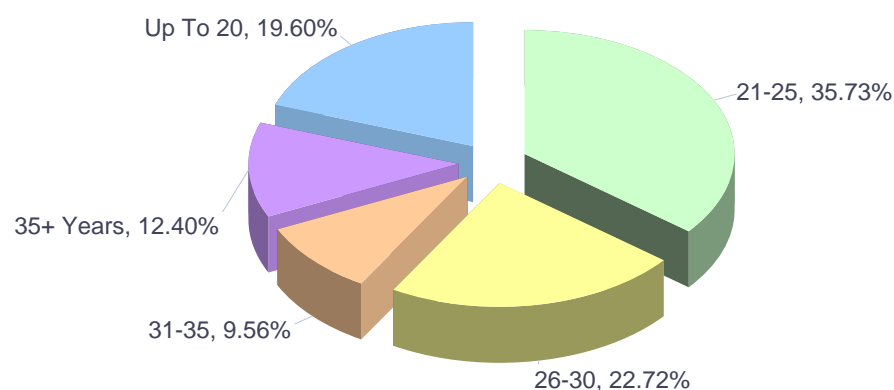

Europass CVs, Language Passports completed online(2016, Czech Republic, Czech)

Age of Europass CV online users residing in Czech Republic (2016)

Age of ECV online users residing in Czech Republic (2016)

Age of ECV online users residing in Czech Republic (2016, by month)

Months	Up To 20	21-25	26-30	31-35	35+ Years	Total
January	1,603	3,069	2,035	744	1,063	8,514
February	2,009	3,490	2,027	819	959	9,304
March	1,625	3,160	1,799	967	1,130	8,681
April	2,148	2,901	1,847	750	1,011	8,657
May	2,264	2,615	1,592	787	937	8,195
June	1,639	3,076	1,479	664	939	7,797
July	652	2,578	1,632	540	759	6,161
August	596	2,318	1,907	778	1,073	6,672
September	1,337	2,535	1,720	720	922	7,234
October	1,510	3,240	2,250	803	1,196	8,999
November	1,762	2,743	1,855	908	1,070	8,338
December	1,256	1,822	1,189	496	582	5,345
Total	18,401	33,547	21,332	8,976	11,641	93,897