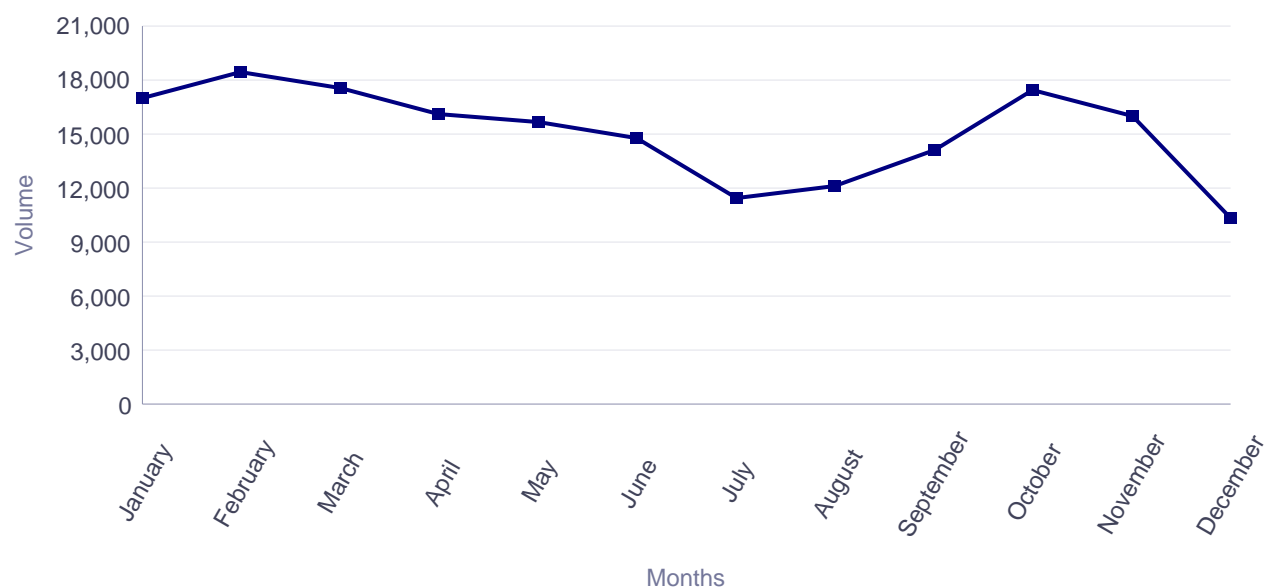

Europass CVs, Language Passports completed online(2016, Czech Republic, Czech)

Europass CVs, Language Passports completed online during 2016 by Czech native speakers

ECVs, ELPs completed online by Czech native speakers (2016)

ECVs, ELPs completed online by Czech native speakers (2016, by month)

Months	ECV	ELP	Total
January	16,825	194	17,019
February	18,167	289	18,456
March	17,268	341	17,609
April	15,778	323	16,101
May	15,395	226	15,621
June	14,469	294	14,763
July	11,158	267	11,425
August	11,931	177	12,108
September	13,955	152	14,107
October	17,027	411	17,438
November	15,840	216	16,056
December	10,243	160	10,403
Total	178,056	3,050	181,106