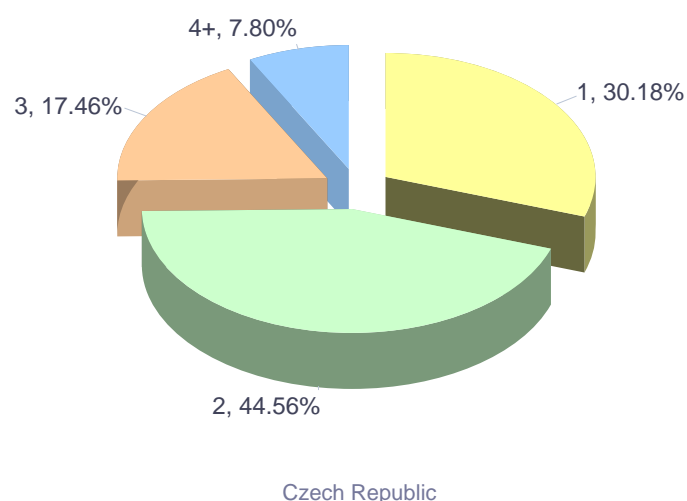

Europass CVs, Language Passports completed online(2016, Czech Republic, Czech)

Number of foreign languages spoken by users of Europass CV online residing in Czech Republic (2016)

Number of foreign languages spoken by users of ECV online residing in Czech Republic (2016)

Number of foreign languages spoken by users of ECV online residing in Czech Republic (2016, by month)

Months	1	2	3	4+	Total
January	5,093	7,625	3,204	1,277	17,199
February	5,786	8,272	3,491	1,341	18,890
March	5,949	8,004	3,249	1,607	18,809
April	5,127	7,913	2,880	1,499	17,419
May	5,073	7,932	2,780	1,197	16,982
June	4,568	7,640	2,692	1,150	16,050
July	3,683	5,220	2,153	1,308	12,364
August	4,043	5,200	2,288	1,230	12,761
September	4,623	6,500	2,634	1,029	14,786
October	5,847	8,648	3,369	1,507	19,371
November	5,635	8,286	3,128	1,208	18,257
December	3,107	5,171	1,986	770	11,034
Total	58,534	86,411	33,854	15,123	193,922