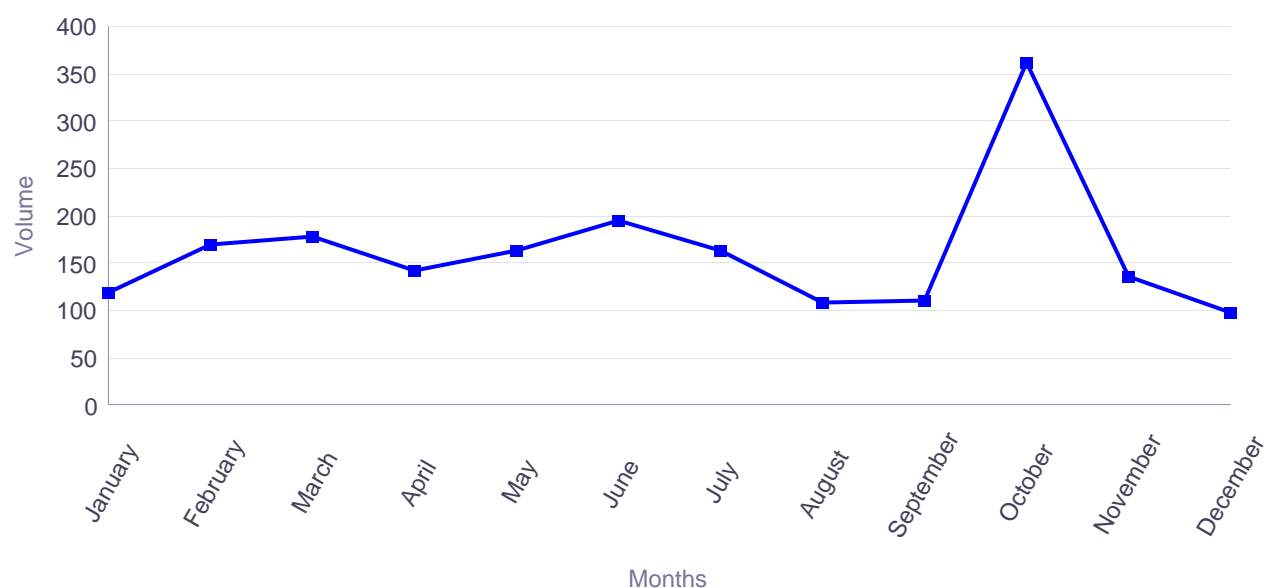

Europass Language Passports completed online in Czech during 2016

Europass CVs, Language Passports completed online in Czech (2016, by month)

Months	ECV	ELP	Total
January	13,977	118	14,095
February	16,478	170	16,648
March	14,727	179	14,906
April	13,738	142	13,880
May	14,300	164	14,464
June	13,213	194	13,407
July	9,667	164	9,831
August	11,004	109	11,113
September	12,018	111	12,129
October	15,341	361	15,702
November	14,023	136	14,159
December	8,444	98	8,542
Total	156,930	1,946	158,876