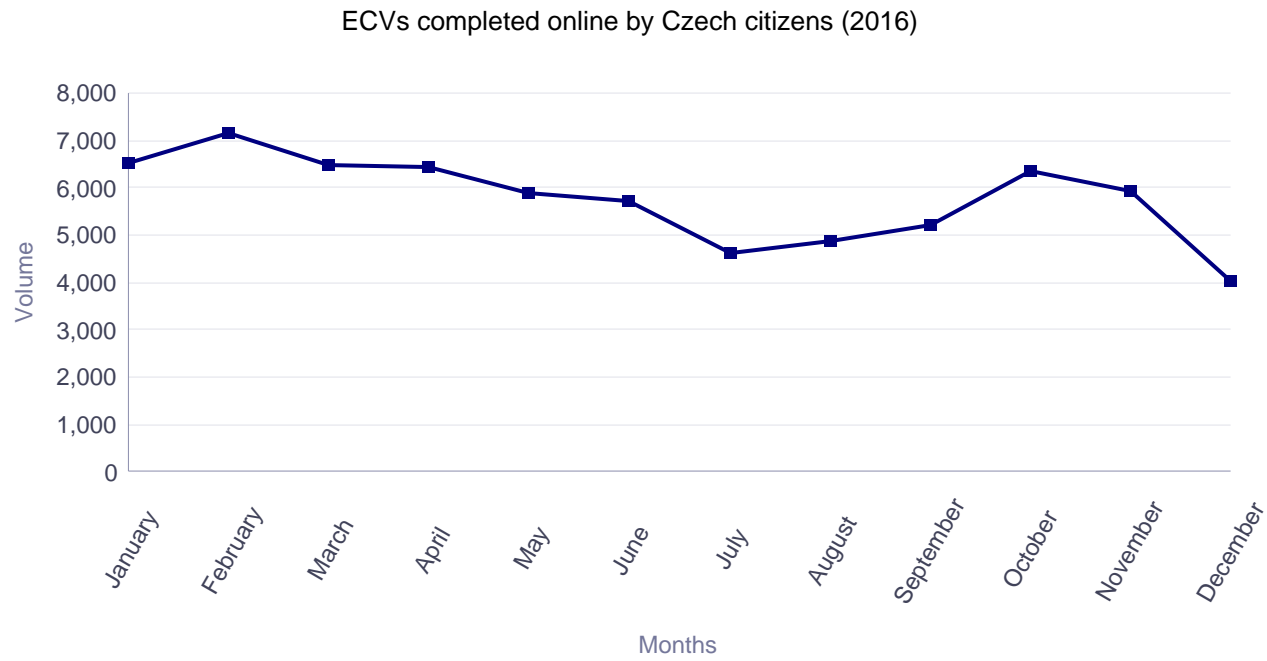

Europass CVs, Language Passports completed online(2016, Czech Republic, Czech)

Europass CVs completed online during 2016 by Czech citizens

ECVs completed online by Czech citizens (2016, by month)

Months	ECV
January	6,530
February	7,163
March	6,464
April	6,415
May	5,869
June	5,702
July	4,613
August	4,885
September	5,194
October	6,334
November	5,907
December	4,032
Total	69,108