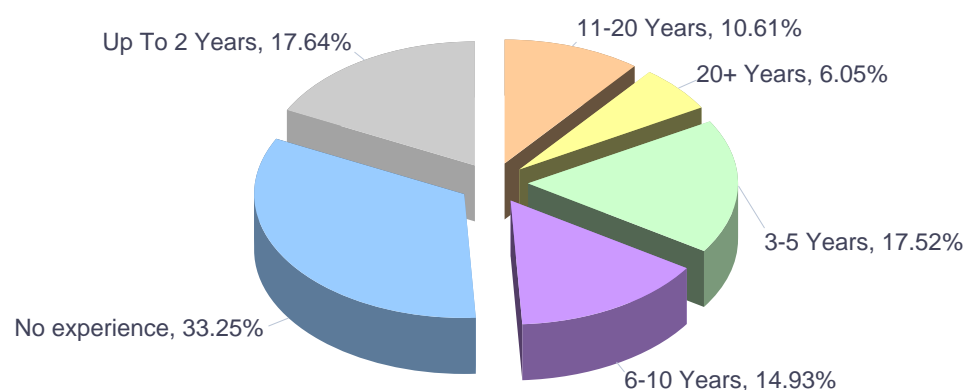

Europass CVs, Language Passports completed online(2016, Czech Republic, Czech)

Years of work experience of Europass online CV users residing in Czech Republic (2016)

Years of experience of ECV online users residing in Czech Republic (2016)

Years of experience of ECV online users residing in Czech Republic (2016, by month)

Months	No experience	Up To 2 Years	3-5 Years	6-10 Years	11-20 Years	20+ Years	Total
January	6,406	3,323	3,565	2,837	2,080	1,103	19,314
February	7,398	3,797	3,662	3,029	2,138	1,233	21,257
March	7,833	3,480	3,133	3,196	2,135	1,416	21,193
April	7,045	3,695	3,374	2,375	1,946	1,220	19,655
May	6,893	3,208	3,147	2,762	1,850	1,204	19,064
June	6,347	3,193	3,182	2,413	1,833	1,041	18,009
July	3,711	2,538	2,968	2,075	1,518	805	13,615
August	3,384	2,612	2,871	2,514	1,897	1,026	14,304
September	5,072	3,217	2,972	2,686	1,755	924	16,626
October	7,035	3,926	3,661	3,608	2,160	1,423	21,813
November	7,088	3,270	3,410	3,151	2,491	1,148	20,558
December	4,198	2,158	2,223	1,867	1,316	636	12,398
Total	72,410	38,417	38,168	32,513	23,119	13,179	217,806