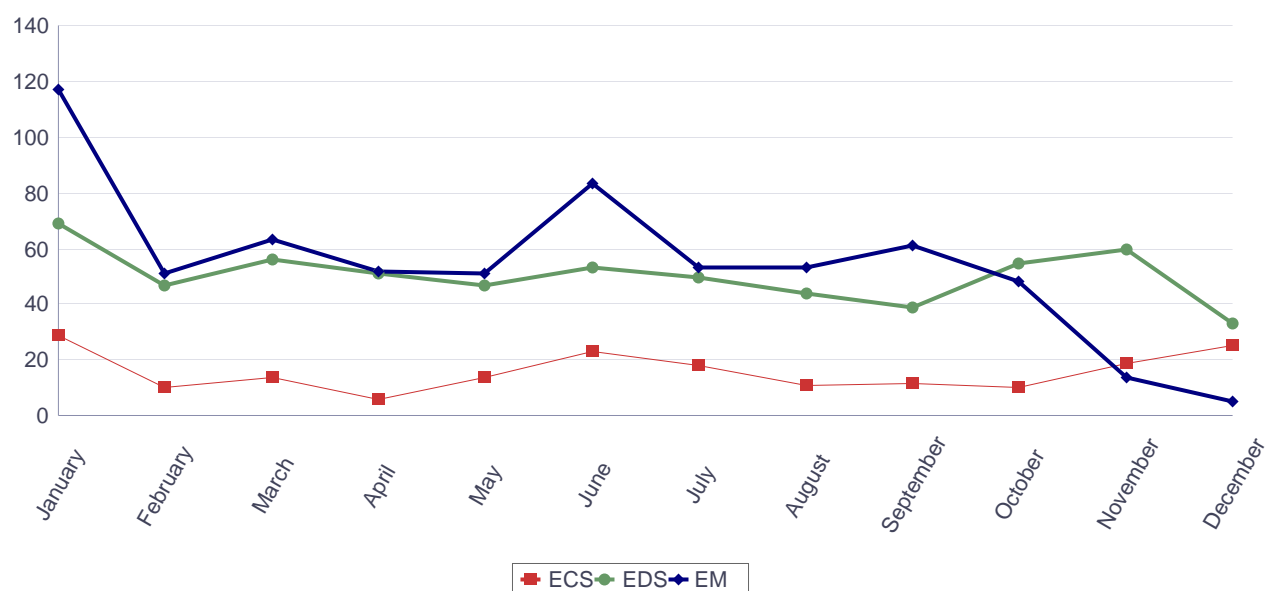

Documents downloaded in Czech during 2016

Downloads of examples of Europass Certificate Supplement, Diploma Supplement, Mobility in Czech (2016)

Downloads of examples of ECS, EDS, EM in Czech (2016)

Months	ECS	EDS	EM	Total
January	29	69	117	215
February	10	47	51	108
March	14	56	63	133
April	6	51	52	109
May	14	47	51	112
June	23	53	83	159
July	18	50	53	121
August	11	44	53	108
September	12	39	61	112
October	10	55	48	113
November	19	60	14	93
December	25	33	5	63
Total	191	604	651	1,446