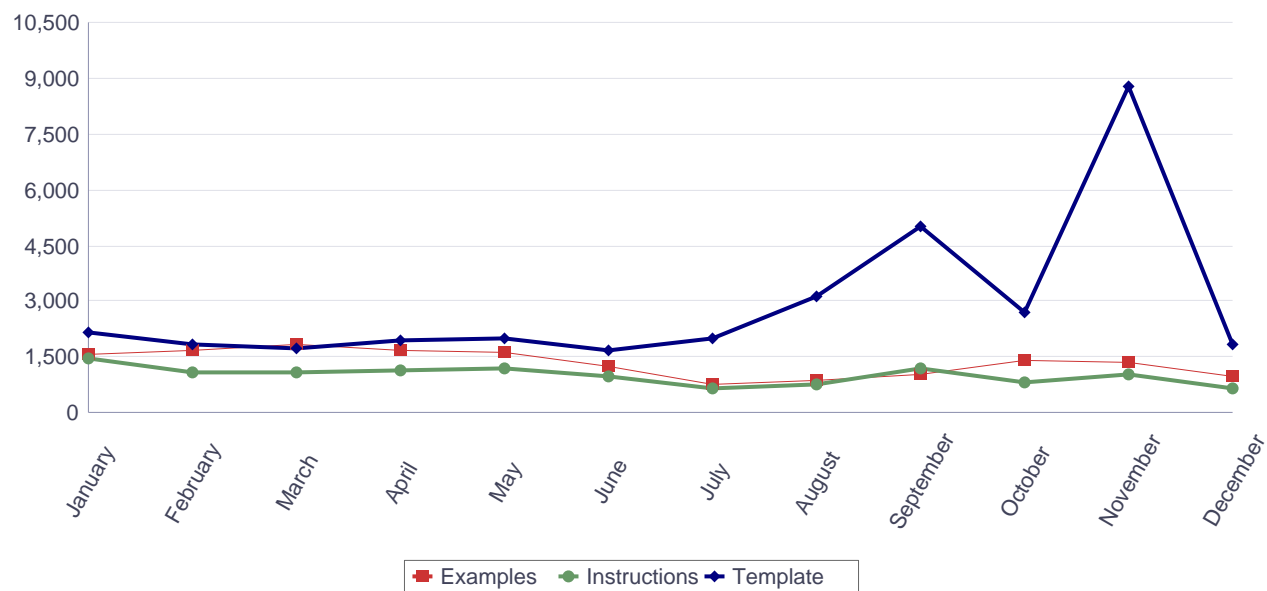

Documents downloaded in Czech during 2016

Downloads of Europass CV, Language Passport examples, instructions and templates in Czech (2016, by month)

Months	Total	Examples		Instructions		Template	
		ECV	ELP	ECV	ELP	ECV	ELP
January	5,352	1,561	66	1,480	30	2,165	50
February	4,768	1,672	62	1,091	41	1,818	84
March	4,879	1,829	46	1,076	42	1,749	137
April	4,847	1,656	48	1,148	27	1,934	34
May	4,910	1,631	54	1,178	28	1,985	34
June	4,086	1,274	45	997	34	1,682	54
July	3,551	793	26	663	23	2,001	45
August	4,860	882	24	758	16	3,117	63
September	7,337	1,031	24	1,186	19	5,023	54
October	5,054	1,435	24	810	14	2,693	78
November	11,352	1,350	44	1,061	32	8,789	76
December	3,616	966	30	644	40	1,853	83
Total		16,080	493	12,092	346	34,809	792

Downloads of Europass CV examples, instructions and templates in Czech (2016)