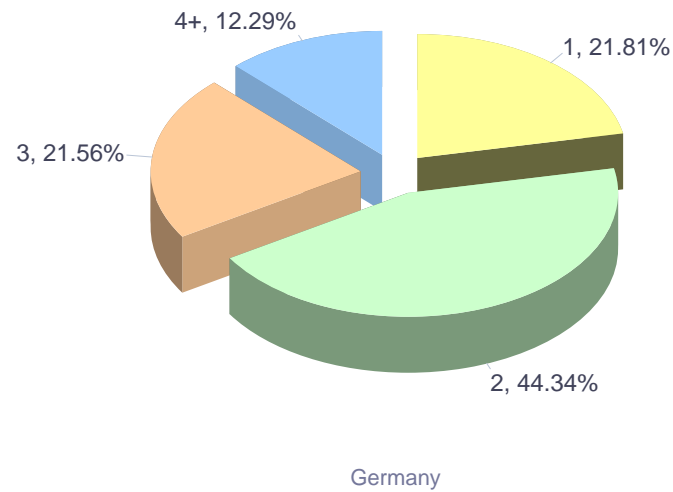

Europass CVs, Language Passports completed online(2016, Germany, German)

Number of foreign languages spoken by users of Europass CV online residing in Germany (2016)

Number of foreign languages spoken by users of ECV online residing in Germany (2016)

Number of foreign languages spoken by users of ECV online residing in Germany (2016, by month)

Months	1	2	3	4+	Total
January	12,234	20,270	11,739	8,216	52,459
February	10,089	22,122	10,863	5,770	48,844
March	9,753	24,379	9,966	5,918	50,016
April	9,685	25,951	11,271	5,621	52,528
May	10,568	26,508	10,422	6,010	53,508
June	9,563	19,206	10,981	5,526	45,276
July	8,126	18,441	9,023	5,723	41,313
August	8,312	17,201	9,266	5,016	39,795
September	10,798	18,775	10,145	5,283	45,001
October	12,091	20,884	10,662	5,983	49,620
November	14,496	27,952	11,982	7,097	61,527
December	11,446	16,783	9,362	5,469	43,060
Total	127,161	258,472	125,682	71,632	582,947