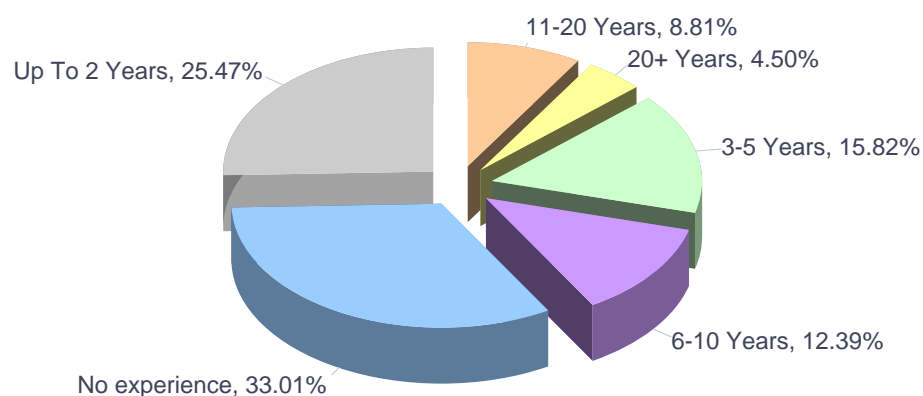

Europass CVs, Language Passports completed online(2016, Germany, German)

Years of work experience of Europass online CV users residing in Germany (2016)

Years of experience of ECV online users residing in Germany (2016)

Years of experience of ECV online users residing in Germany (2016, by month)

Months	No experience	Up To 2 Years	3-5 Years	6-10 Years	11-20 Years	20+ Years	Total
January	19,912	12,974	9,579	6,857	4,879	3,350	57,551
February	16,223	15,165	8,403	6,402	4,822	2,602	53,617
March	15,253	17,730	7,743	6,584	4,914	2,568	54,792
April	16,570	17,967	8,656	6,904	5,023	2,106	57,226
May	17,666	19,062	8,781	6,702	4,105	1,821	58,137
June	17,495	10,963	7,666	6,158	4,913	2,577	49,772
July	15,563	9,385	7,694	6,219	4,800	2,371	46,032
August	13,710	9,782	7,674	6,490	3,765	2,477	43,898
September	16,192	11,205	8,459	6,312	5,006	2,496	49,670
October	18,144	12,875	9,198	7,481	4,853	2,192	54,743
November	27,086	14,665	9,889	7,336	5,386	2,742	67,104
December	17,471	11,286	7,509	5,878	3,948	1,500	47,592
Total	211,285	163,059	101,251	79,323	56,414	28,802	640,134