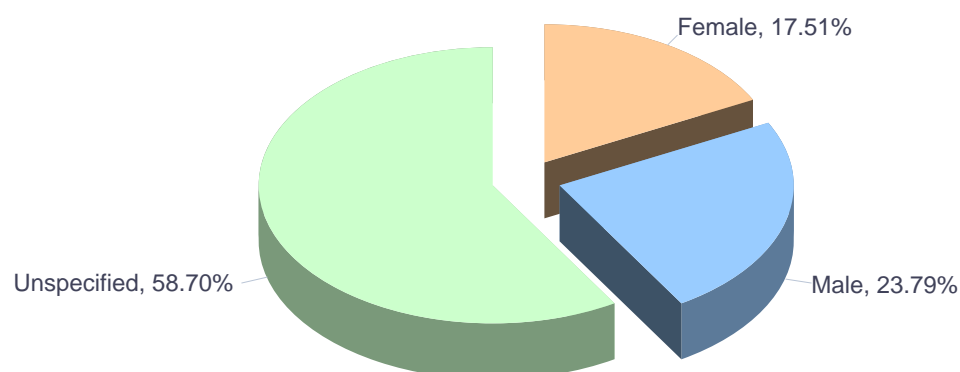

Europass CVs, Language Passports completed online(2016, Germany, German)

Europass CV online users residing in Germany by gender (2016)

ECV online users residing in Germany by gender (2016)

ECV online users residing in Germany by gender (2016, by month)

Months	Female	Male	Unspecified	Total
January	9,063	13,336	35,166	57,565
February	11,428	12,226	29,976	53,630
March	13,335	12,191	29,285	54,811
April	14,738	12,283	30,216	57,237
May	14,411	12,726	31,015	58,152
June	7,698	11,524	30,554	49,776
July	5,652	12,142	28,249	46,043
August	5,657	11,463	26,787	43,907
September	7,308	11,769	30,602	49,679
October	7,493	13,594	33,662	54,749
November	9,396	18,082	39,626	67,104
December	5,911	10,968	30,713	47,592
Total	112,090	152,304	375,851	640,245