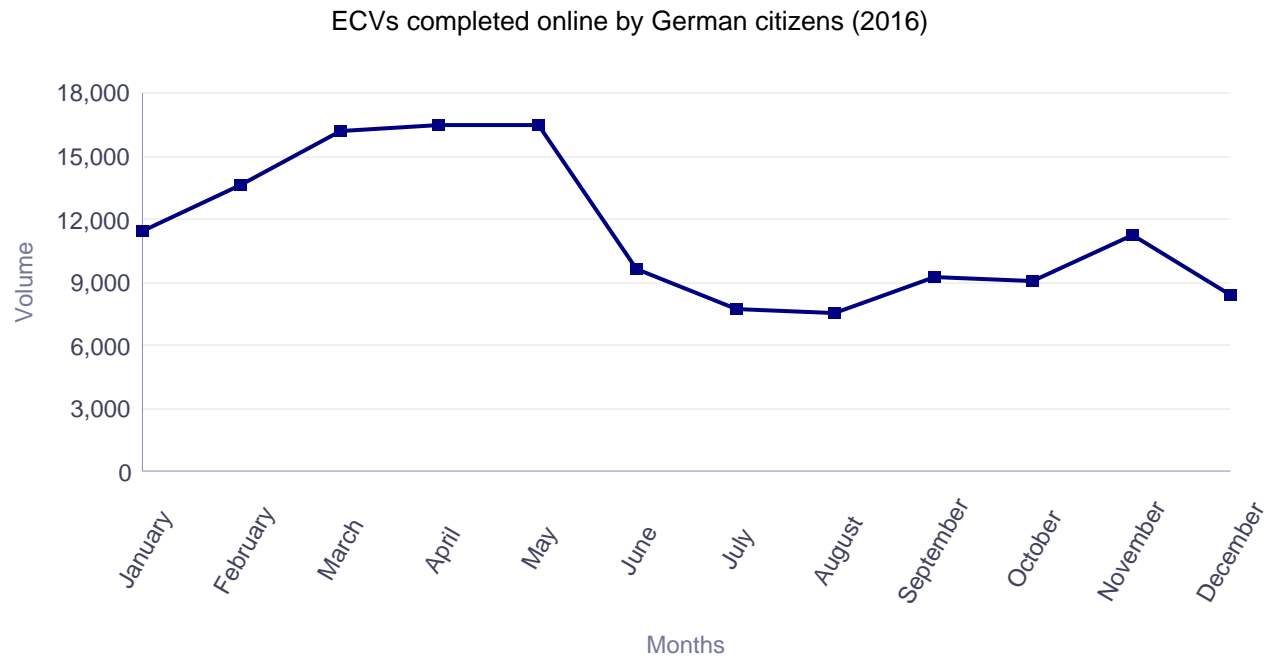

Europass CVs, Language Passports completed online(2016, Germany, German)

Europass CVs completed online during 2016 by German citizens

ECVs completed online by German citizens (2016, by month)

Months	ECV
January	11,424
February	13,667
March	16,168
April	16,460
May	16,497
June	9,589
July	7,737
August	7,528
September	9,284
October	9,092
November	11,244
December	8,427
Total	137,117