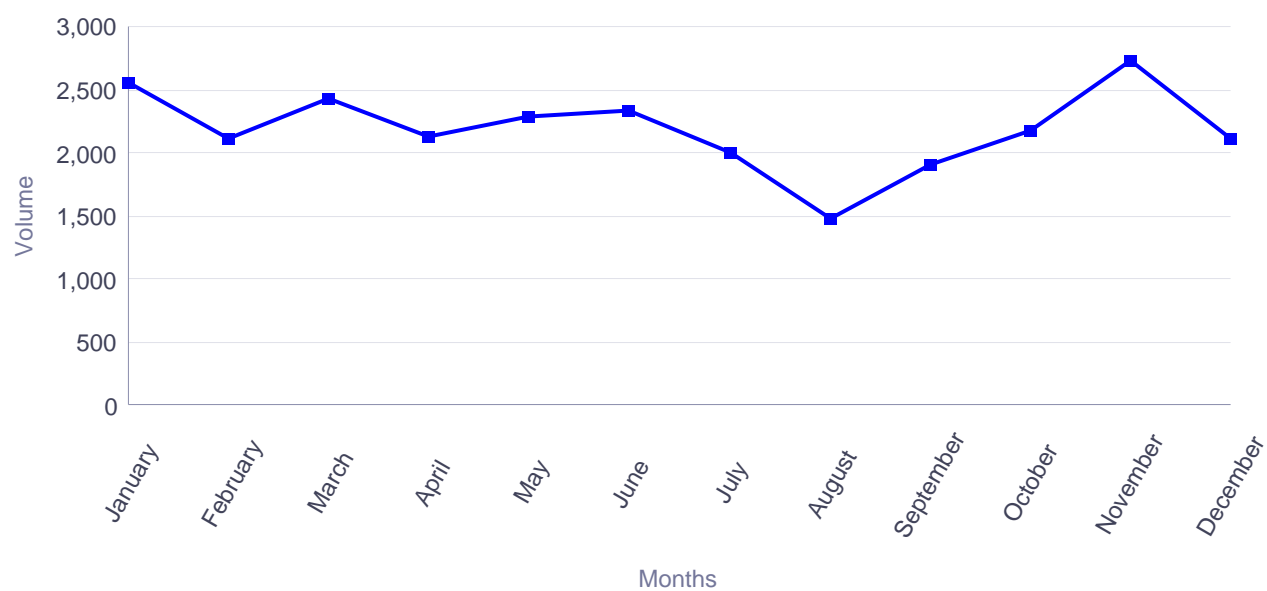

Europass website activity report 2016 (Germany, German)

Visits from Germany during 2016

Months	Visits
January	73,841
February	71,277
March	69,383
April	71,789
May	73,489
June	75,130
July	54,023
August	46,592
September	52,807
October	66,864
November	62,134
December	52,291
Total	769,620

Europass Language Passports completed online in German during 2016

Europass CVs, Language Passports completed online in German (2016, by month)

Months	ECV	ELP	Total
January	76,574	2,548	79,122
February	71,127	2,106	73,233
March	68,887	2,430	71,317
April	65,516	2,125	67,641
May	69,767	2,285	72,052
June	60,003	2,339	62,342
July	52,057	1,995	54,052
August	49,744	1,486	51,230
September	63,683	1,903	65,586
October	68,509	2,169	70,678
November	77,637	2,726	80,363
December	53,183	2,118	55,301
Total	776,687	26,230	802,917