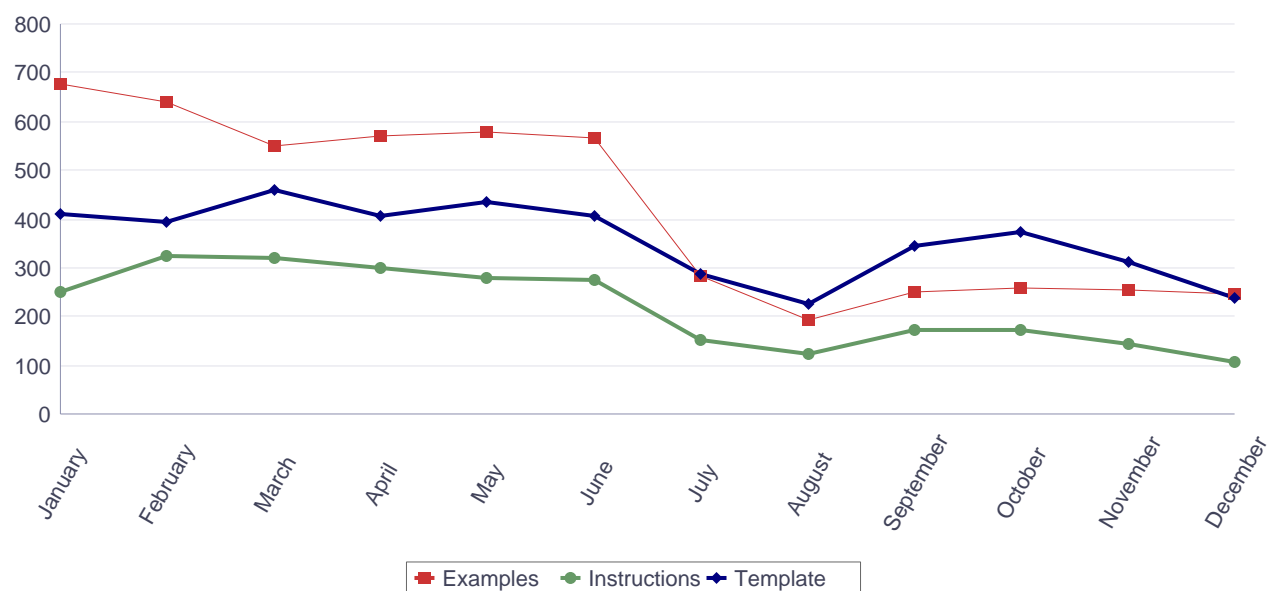

Downloads of Europass Language Passport examples, instructions and templates in German (2016)