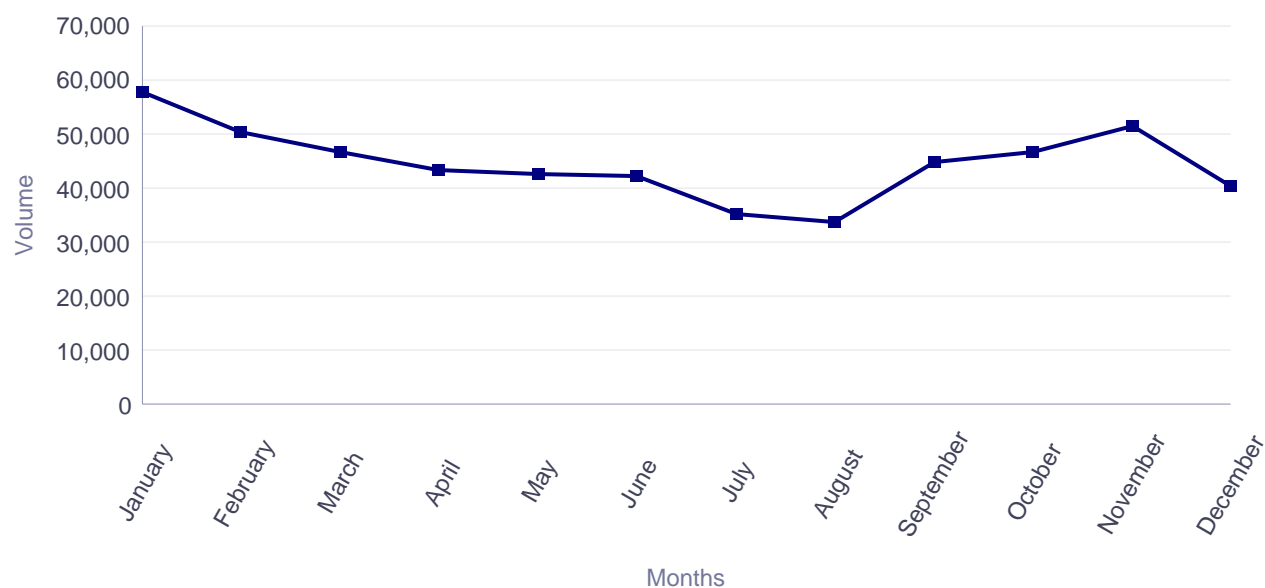

ECVs completed online by citizens residing in Germany (2016, by month)

Months	ECV
January	47,807
February	44,132
March	44,887
April	46,662
May	46,843
June	40,341
July	35,837
August	33,940
September	40,041
October	44,250
November	54,160
December	37,826
Total	516,726

Europass CVs, Language Passports completed online(2016, Germany, German)

Europass CVs completed online during 2016 by German citizens

ECVs completed online by German citizens (2016, by month)

Months	ECV
January	11,424
February	13,667
March	16,168
April	16,460
May	16,497
June	9,589
July	7,737
August	7,528
September	9,284
October	9,092
November	11,244
December	8,427
Total	137,117

ECVs, ELPs completed online by German native speakers (2016, by month)

Months	ECV	ELP	Total
January	55,232	2,637	57,869
February	48,312	2,138	50,450
March	44,726	2,127	46,853
April	41,346	1,974	43,320
May	40,717	2,022	42,739
June	39,854	2,230	42,084
July	33,178	1,958	35,136
August	31,991	1,646	33,637
September	42,783	1,914	44,697
October	44,526	2,047	46,573
November	49,315	2,218	51,533
December	38,328	1,902	40,230
Total	510,308	24,813	535,121