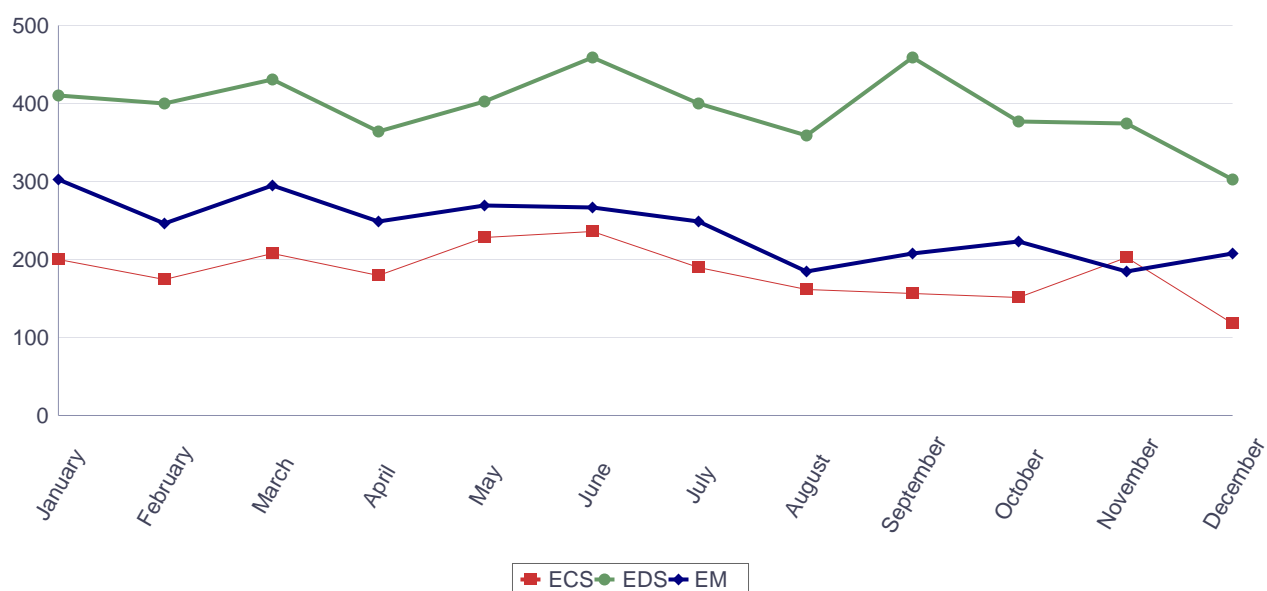

Documents downloaded in German during 2016

Downloads of examples of Europass Certificate Supplement, Diploma Supplement, Mobility in German (2016)

Downloads of examples of ECS, EDS, EM in German (2016)

Months	ECS	EDS	EM	Total
January	201	411	302	914
February	175	400	247	822
March	209	432	294	935
April	179	364	248	791
May	229	402	270	901
June	236	458	267	961
July	191	401	248	840
August	163	359	186	708
September	156	459	209	824
October	152	378	223	753
November	203	375	185	763
December	119	302	208	629
Total	2,213	4,741	2,887	9,841