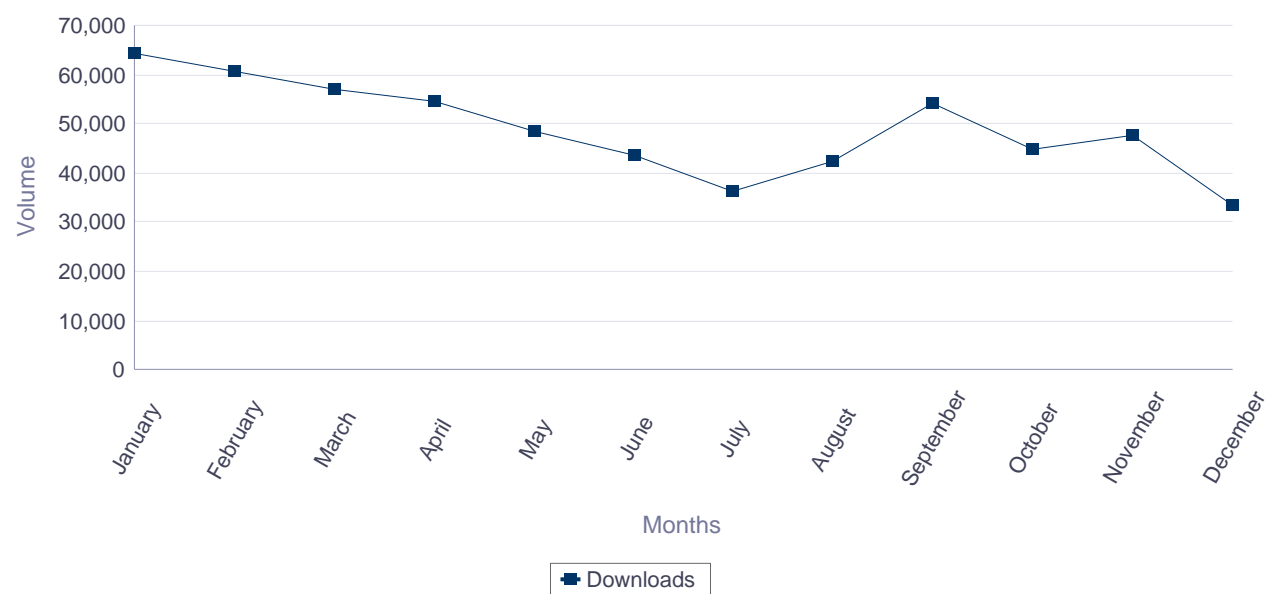

Documents downloaded in German during 2016

Documents downloaded in German (2016, by month)

Months	Downloads
January	64,364
February	60,631
March	57,116
April	54,540
May	48,562
June	43,592
July	36,334
August	42,242
September	54,328
October	44,688
November	47,841
December	33,394
Total	587,632

Documents downloaded in German (2016)