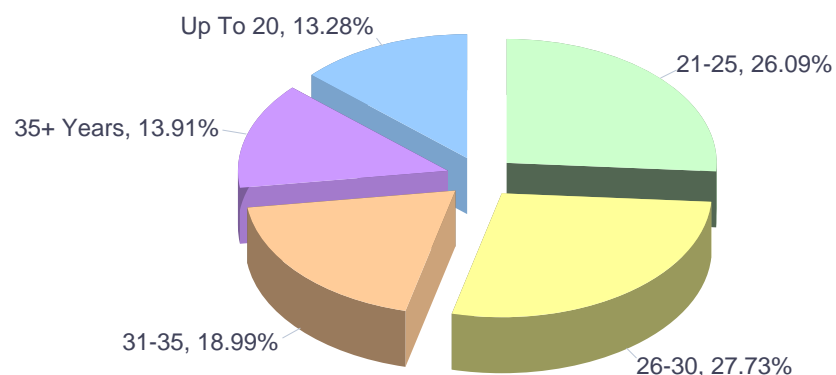

Europass CVs, Language Passports completed online(2016, Germany, German)

Age of Europass CV online users residing in Germany (2016)

Age of ECV online users residing in Germany (2016)

Age of ECV online users residing in Germany (2016, by month)

Months	Up To 20	21-25	26-30	31-35	35+ Years	Total
January	3,962	8,411	6,938	2,764	4,882	26,957
February	3,387	6,984	6,651	6,710	3,765	27,497
March	2,991	6,431	6,440	9,783	3,844	29,489
April	3,058	6,887	8,147	10,040	3,543	31,675
May	3,682	7,217	7,636	9,991	3,018	31,544
June	3,377	6,377	6,413	3,240	3,958	23,365
July	2,908	5,657	6,618	2,647	3,212	21,042
August	2,361	5,535	6,800	3,105	3,323	21,124
September	3,233	6,105	7,301	2,669	3,730	23,038
October	4,034	7,136	7,217	2,937	3,783	25,107
November	5,019	9,012	11,601	3,150	3,853	32,635
December	3,705	6,209	5,335	2,601	2,784	20,634
Total	41,717	81,961	87,097	59,637	43,695	314,107