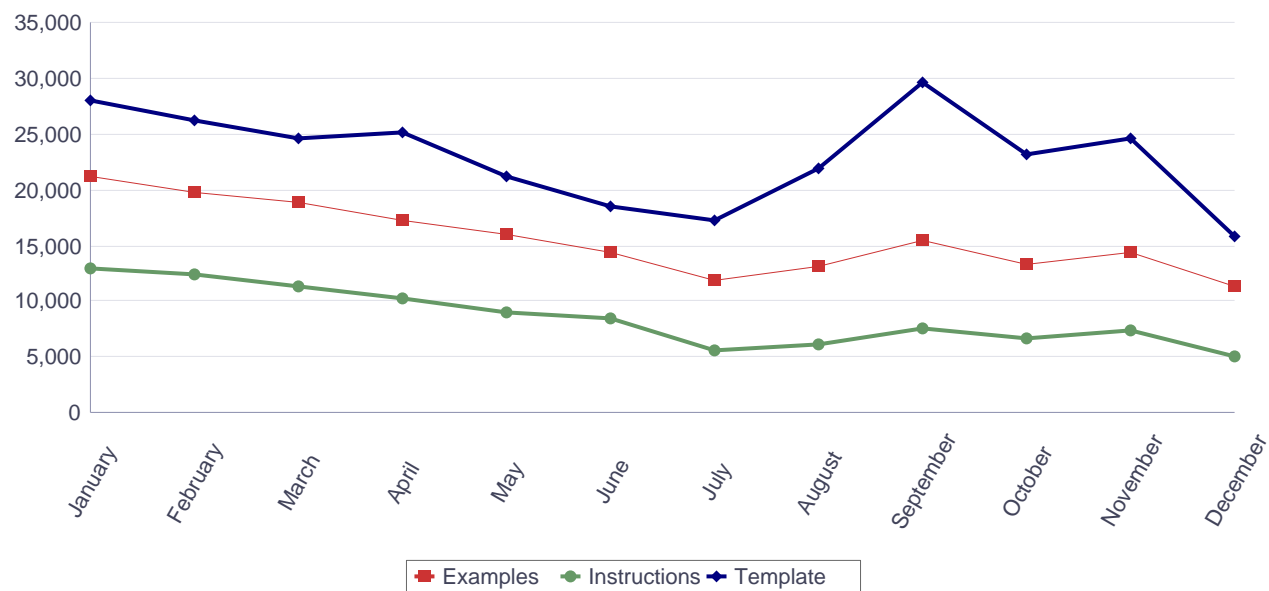

Documents downloaded in German during 2016

Downloads of Europass CV, Language Passport examples, instructions and templates in German (2016, by month)

Months	Total	Examples		Instructions		Template	
		ECV	ELP	ECV	ELP	ECV	ELP
January	63,450	21,155	677	12,908	250	28,051	409
February	59,809	19,810	639	12,382	325	26,260	393
March	56,181	18,916	551	11,362	322	24,570	460
April	53,749	17,205	569	10,181	299	25,090	405
May	47,661	16,075	579	9,101	279	21,190	437
June	42,631	14,424	567	8,522	277	18,436	405
July	35,494	11,953	282	5,578	154	17,240	287
August	41,534	13,050	194	6,080	125	21,858	227
September	53,504	15,479	250	7,649	173	29,607	346
October	43,935	13,259	259	6,723	175	23,146	373
November	47,078	14,306	257	7,407	146	24,648	314
December	32,765	11,351	248	5,089	107	15,733	237
Total	186,983	186,983	5,072	102,982	2,632	275,829	4,293

Downloads of Europass CV examples, instructions and templates in German (2016)