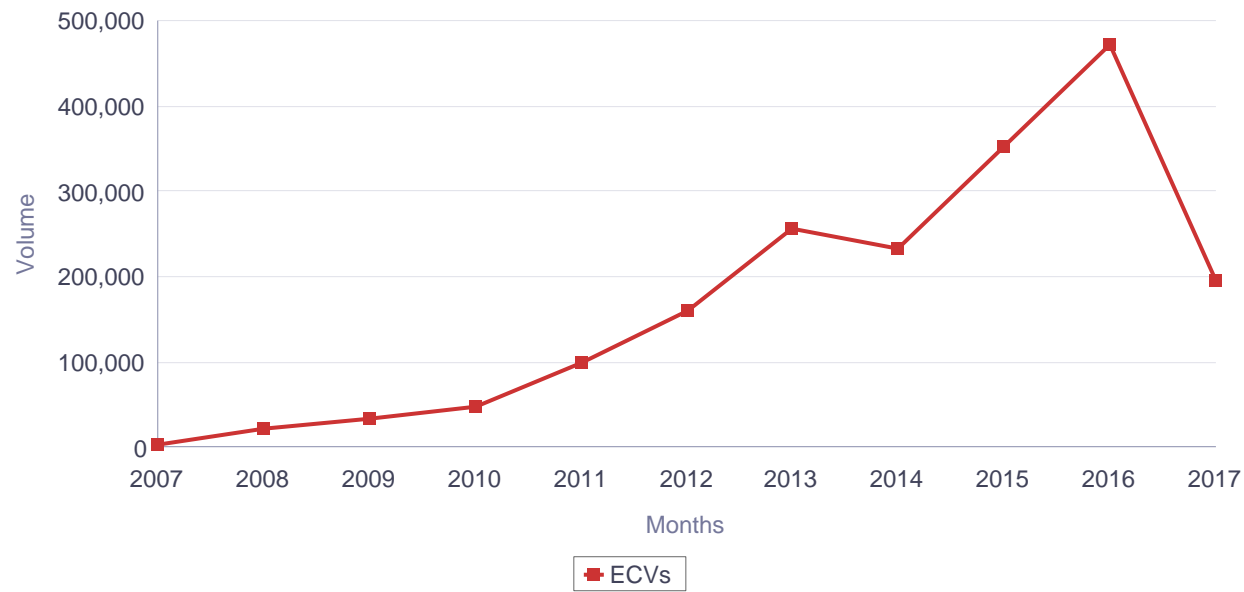

Europass CVs completed online by citizens residing in Greece

ECVs completed online by citizens residing in Greece

ECVs completed online by citizens residing in Greece

YEAR	ECV
2007	3,458
2008	22,830
2009	33,339
2010	46,846
2011	98,102
2012	160,095
2013	256,836
2014	233,321
2015	352,303
2016	471,413
2017	194,336
Total	1,872,879