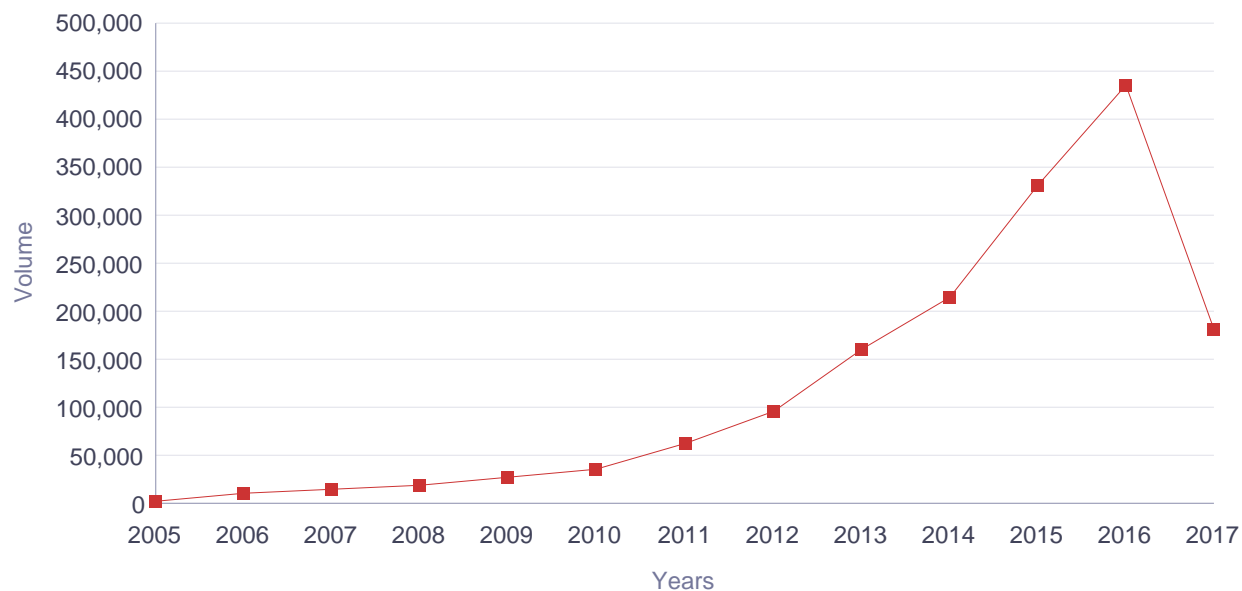

Europass CVs, Language Passports completed online in Greek by citizens residing in Greece

Europass CVs, Language Passports completed online in Greek

ECVs, ELPs completed online in Greek

ECVs, ELPs completed online in Greek

YEAR	ECV	ELP	Total
2005	1,640	151	1,791
2006	9,240	515	9,755
2007	13,809	380	14,189
2008	17,988	434	18,422
2009	26,499	322	26,821
2010	34,951	444	35,395
2011	60,872	899	61,771
2012	95,608	1,319	96,927
2013	160,195	807	161,002
2014	213,141	1,935	215,076
2015	328,500	2,031	330,531
2016	430,855	5,005	435,860
2017	180,452	1,711	182,163
Total	1,573,750	15,953	1,589,703