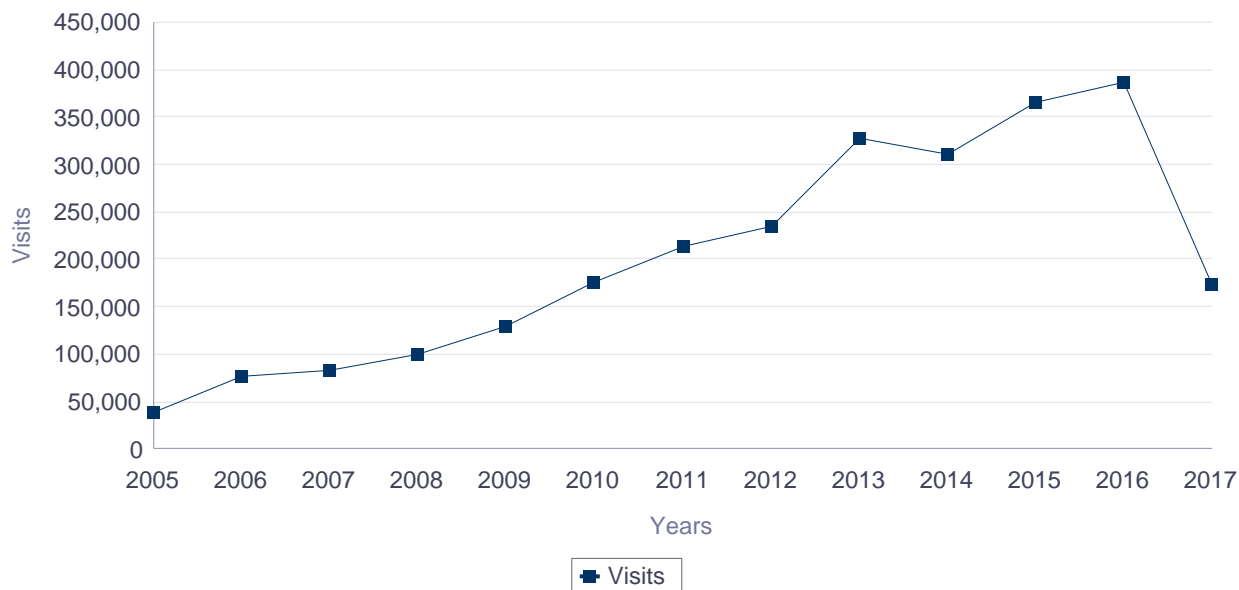

Europass website activity report since February 2005 (Greece, Greek)

State of play: April 2017

Visits from Greece since launch (by year)

Year	Visits
2005	39,339
2006	76,175
2007	83,260
2008	99,287
2009	128,179
2010	175,411
2011	213,132
2012	234,046
2013	327,407
2014	310,463
2015	366,405
2016	387,172
2017	173,586
Total	2,613,862

Visits from Greece