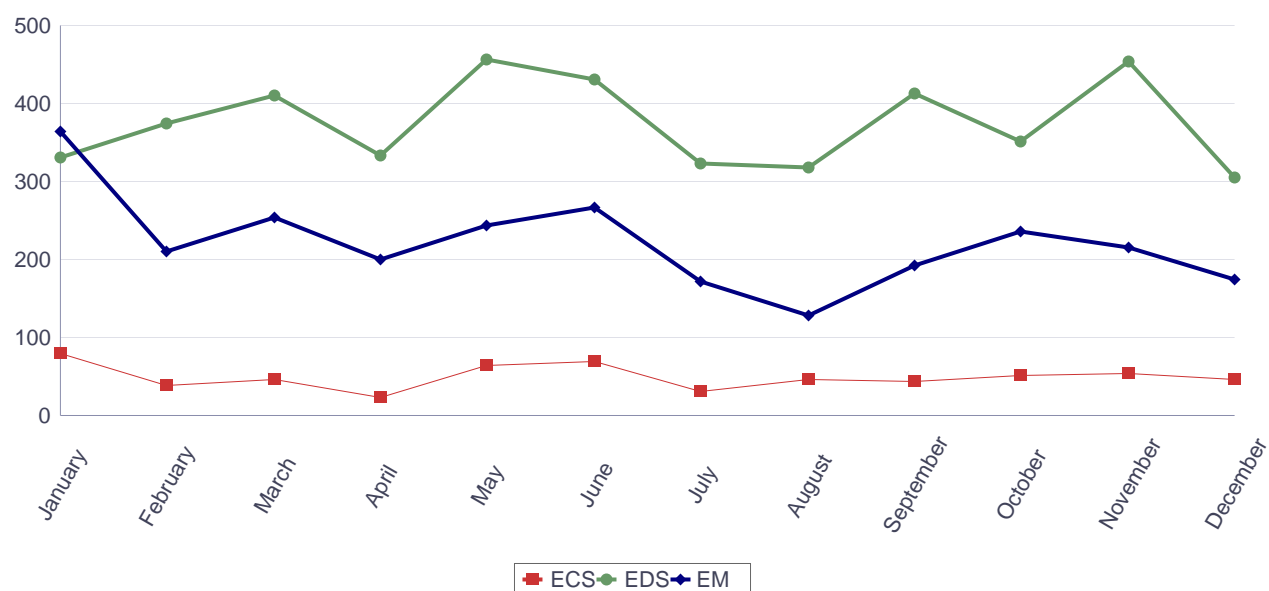

Documents downloaded in French during 2016

Downloads of examples of Europass Certificate Supplement, Diploma Supplement, Mobility in French (2016)

Downloads of examples of ECS, EDS, EM in French (2016)

Months	ECS	EDS	EM	Total
January	81	332	365	778
February	38	374	210	622
March	46	409	254	709
April	24	334	200	558
May	66	457	243	766
June	70	430	268	768
July	31	324	173	528
August	46	319	128	493
September	45	414	192	651
October	51	351	235	637
November	54	454	217	725
December	47	305	176	528
Total	599	4,503	2,661	7,763