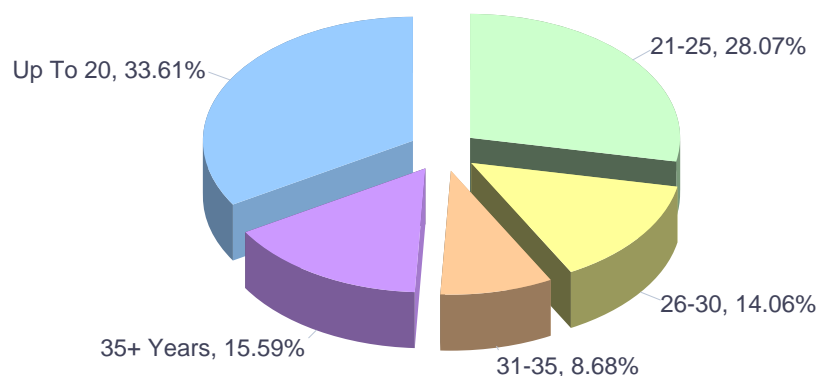

Europass CVs, Language Passports completed online(2016, France, French)

Age of Europass CV online users residing in France (2016)

Age of ECV online users residing in France (2016)

Age of ECV online users residing in France (2016, by month)

Months	Up To 20	21-25	26-30	31-35	35+ Years	Total
January	3,775	3,554	1,737	1,612	3,327	14,005
February	3,073	3,248	1,684	1,181	1,685	10,871
March	3,323	3,283	1,404	793	1,925	10,728
April	2,422	2,883	1,658	976	1,563	9,502
May	3,030	3,070	1,637	1,007	1,507	10,251
June	2,222	2,385	1,535	911	1,755	8,808
July	886	1,333	959	557	1,368	5,103
August	831	1,332	1,103	671	1,393	5,330
September	7,711	3,217	1,946	766	1,645	15,285
October	6,730	4,393	1,890	1,124	1,556	15,693
November	6,159	4,581	1,714	805	1,397	14,656
December	3,485	3,174	987	864	1,118	9,628
Total	43,647	36,453	18,254	11,267	20,239	129,860