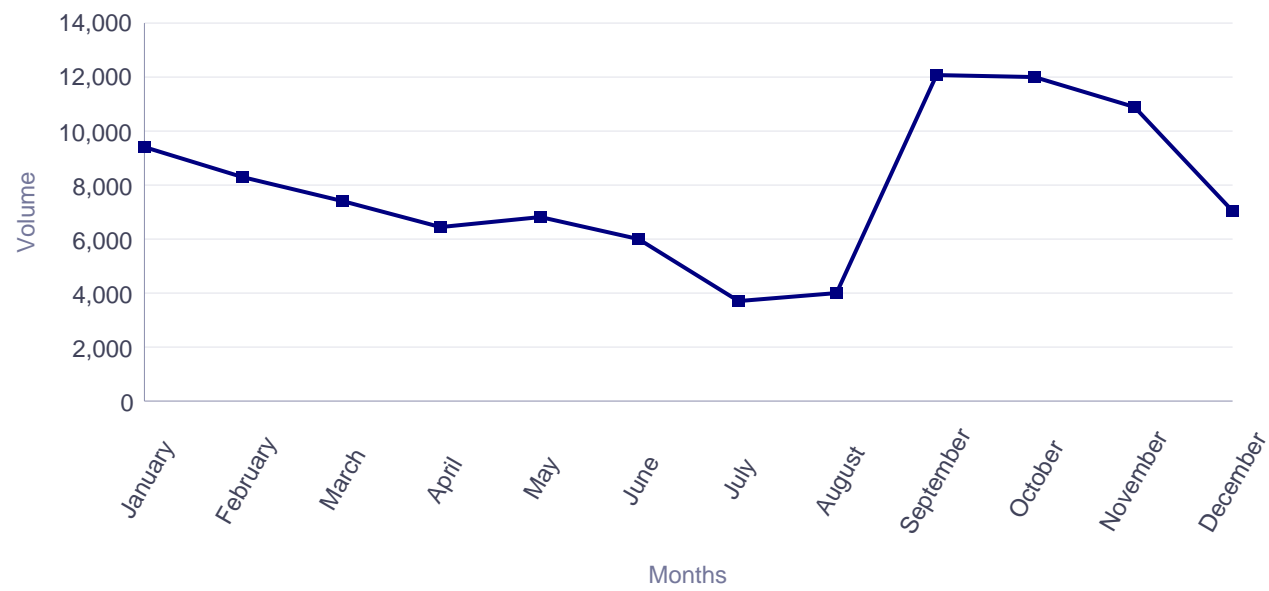

Europass CVs, Language Passports completed online(2016, France, French)

Europass CVs completed online during 2016 by French citizens

ECVs completed online by French citizens (2016)

ECVs completed online by French citizens (2016, by month)

Months	ECV
January	9,380
February	8,305
March	7,443
April	6,468
May	6,810
June	6,022
July	3,726
August	4,050
September	12,041
October	11,965
November	10,863
December	7,050
Total	94,123