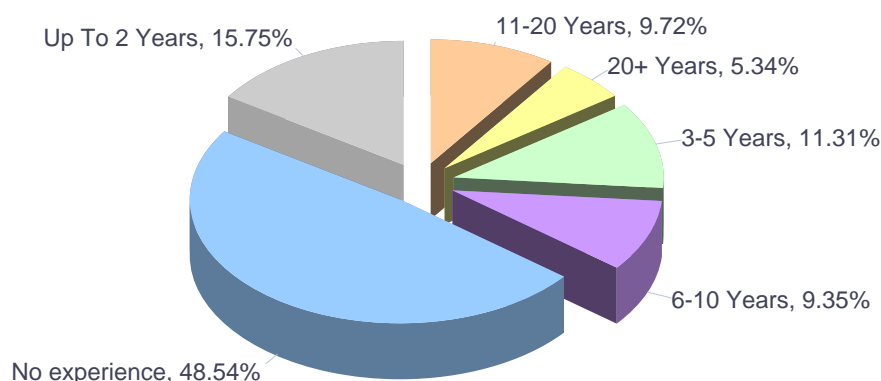

Europass CVs, Language Passports completed online(2016, France, French)

Years of work experience of Europass online CV users residing in France (2016)

Years of experience of ECV online users residing in France (2016)

Years of experience of ECV online users residing in France (2016, by month)

Months	No experience	Up To 2 Years	3-5 Years	6-10 Years	11-20 Years	20+ Years	Total
January	15,040	5,151	4,010	3,089	3,982	1,913	33,185
February	13,689	4,583	3,478	2,943	2,961	1,327	28,981
March	15,172	4,342	3,601	2,949	2,822	1,783	30,669
April	11,691	4,321	3,014	3,136	2,571	1,448	26,181
May	13,014	4,739	3,141	2,462	2,725	1,459	27,540
June	9,133	3,988	2,805	2,894	3,398	2,483	24,701
July	5,270	2,392	1,995	2,038	2,117	1,174	14,986
August	4,920	2,174	2,112	2,158	2,323	1,201	14,888
September	24,575	5,670	4,014	3,361	3,471	1,824	42,915
October	24,806	6,998	4,891	3,122	3,668	1,461	44,946
November	22,977	7,280	4,550	2,856	2,819	1,787	42,269
December	14,078	4,936	3,007	2,581	2,055	1,327	27,984
Total	174,365	56,574	40,618	33,589	34,912	19,187	359,245