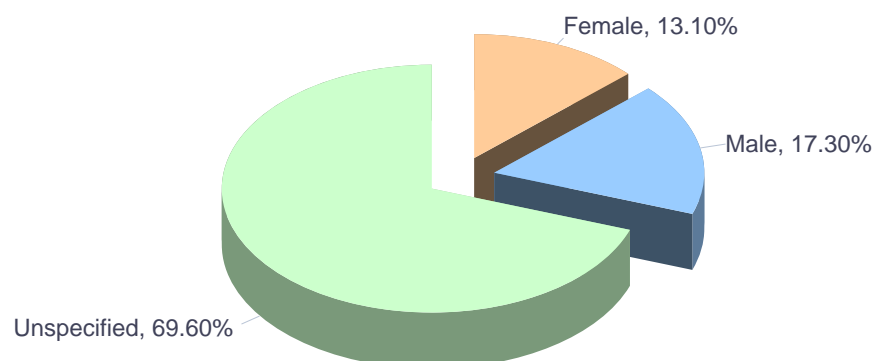

Europass CVs, Language Passports completed online(2016, France, French)

Europass CV online users residing in France by gender (2016)

ECV online users residing in France by gender (2016)

ECV online users residing in France by gender (2016, by month)

Months	Female	Male	Unspecified	Total
January	4,736	7,641	20,808	33,185
February	3,891	5,260	19,830	28,981
March	3,843	5,147	21,679	30,669
April	3,579	4,329	18,273	26,181
May	3,890	4,643	19,007	27,540
June	3,312	4,017	17,372	24,701
July	1,684	2,254	11,048	14,986
August	1,541	2,711	10,636	14,888
September	5,713	7,377	29,825	42,915
October	6,267	7,136	31,543	44,946
November	5,233	7,333	29,703	42,269
December	3,379	4,299	20,306	27,984
Total	47,068	62,147	250,030	359,245