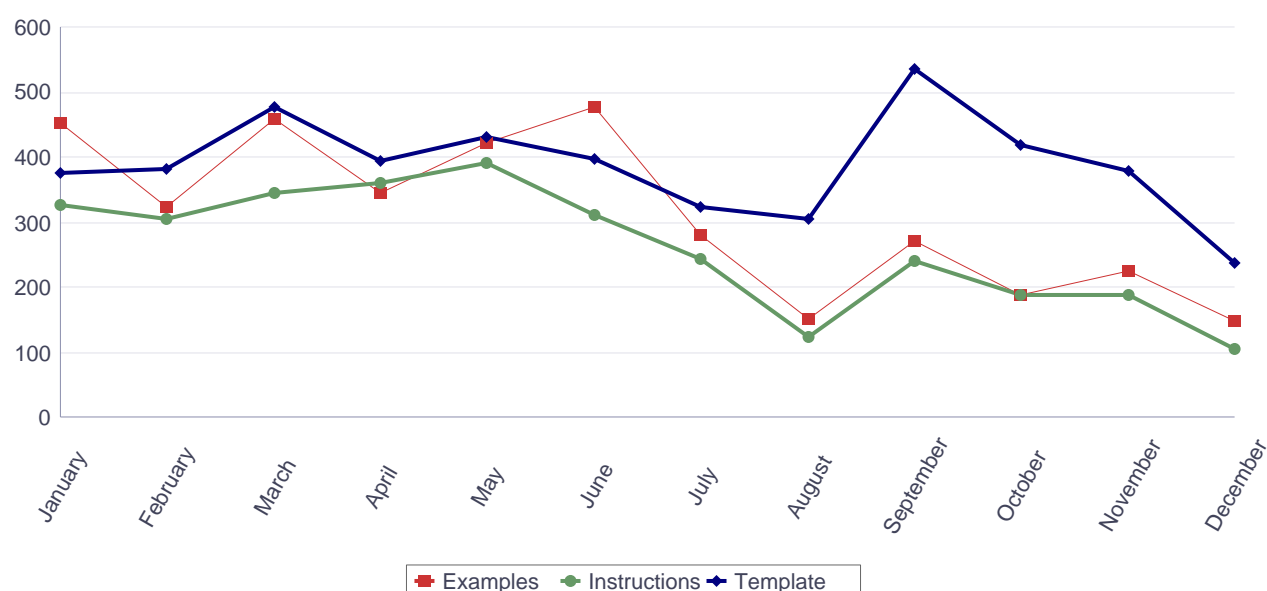

Downloads of Europass Language Passport examples, instructions and templates in French (2016)