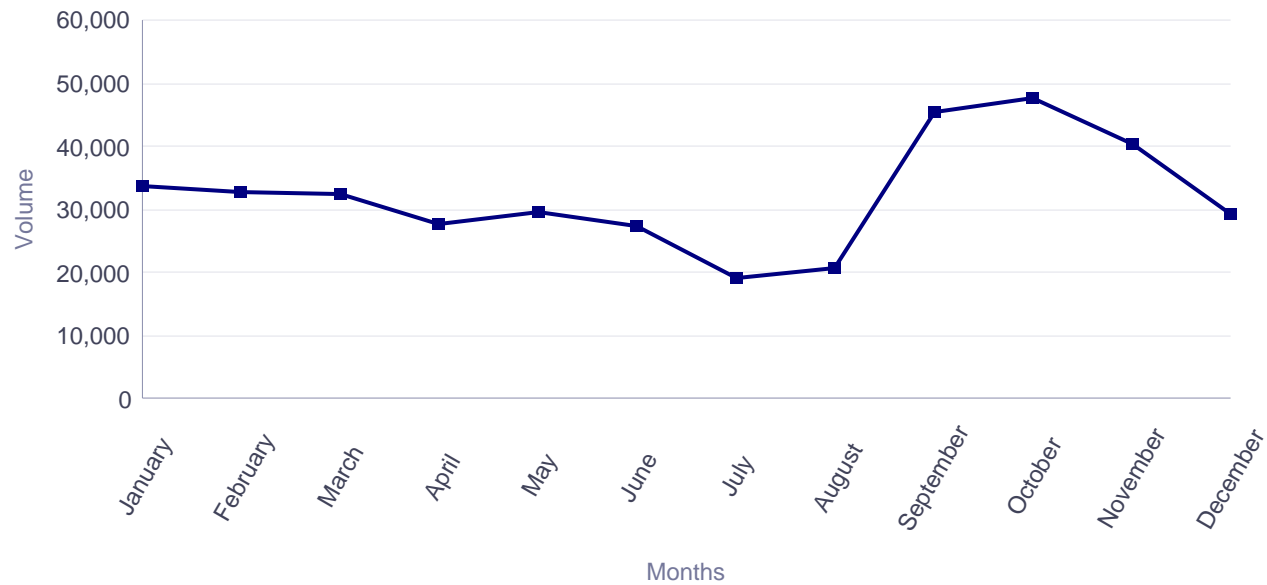

Europass CVs, Language Passports completed online(2016, France, French)

Europass CVs, Language Passports completed online during 2016 by French native speakers

ECVs, ELPs completed online by French native speakers (2016)

ECVs, ELPs completed online by French native speakers (2016, by month)

Months	ECV	ELP	Total
January	32,779	889	33,668
February	31,542	1,227	32,769
March	31,326	1,102	32,428
April	26,587	969	27,556
May	28,071	1,583	29,654
June	26,125	1,120	27,245
July	18,278	694	18,972
August	20,222	524	20,746
September	44,313	951	45,264
October	46,205	1,468	47,673
November	39,272	1,036	40,308
December	28,242	1,028	29,270
Total	372,962	12,591	385,553