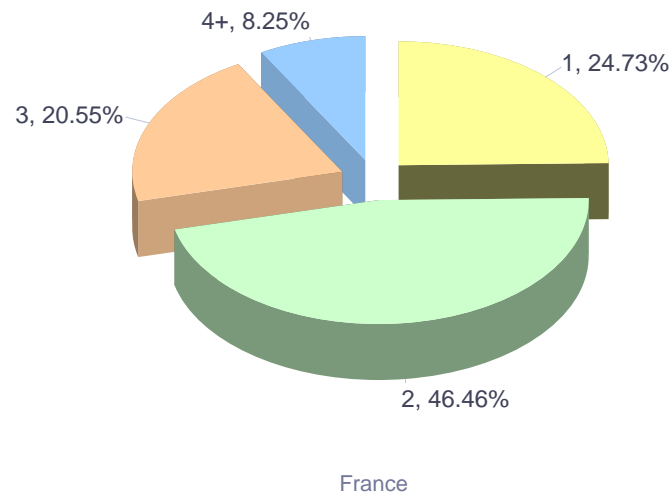

Europass CVs, Language Passports completed online(2016, France, French)

Number of foreign languages spoken by users of Europass CV online residing in France (2016)

Number of foreign languages spoken by users of ECV online residing in France (2016)

Number of foreign languages spoken by users of ECV online residing in France (2016, by month)

Months	1	2	3	4+	Total
January	6,409	12,091	5,504	2,111	26,115
February	5,456	10,951	5,372	2,252	24,031
March	6,549	10,988	5,415	2,038	24,990
April	4,856	9,937	4,727	1,772	21,292
May	5,742	10,018	4,638	1,978	22,387
June	5,711	8,561	4,345	1,952	20,569
July	3,098	5,059	2,453	1,441	12,051
August	2,689	5,472	3,018	1,331	12,510
September	8,970	17,183	6,608	2,243	35,004
October	8,893	18,896	6,639	2,823	37,251
November	8,371	16,494	7,022	2,657	34,544
December	6,062	11,135	4,768	1,688	23,653
Total	72,806	136,785	60,509	24,286	294,397