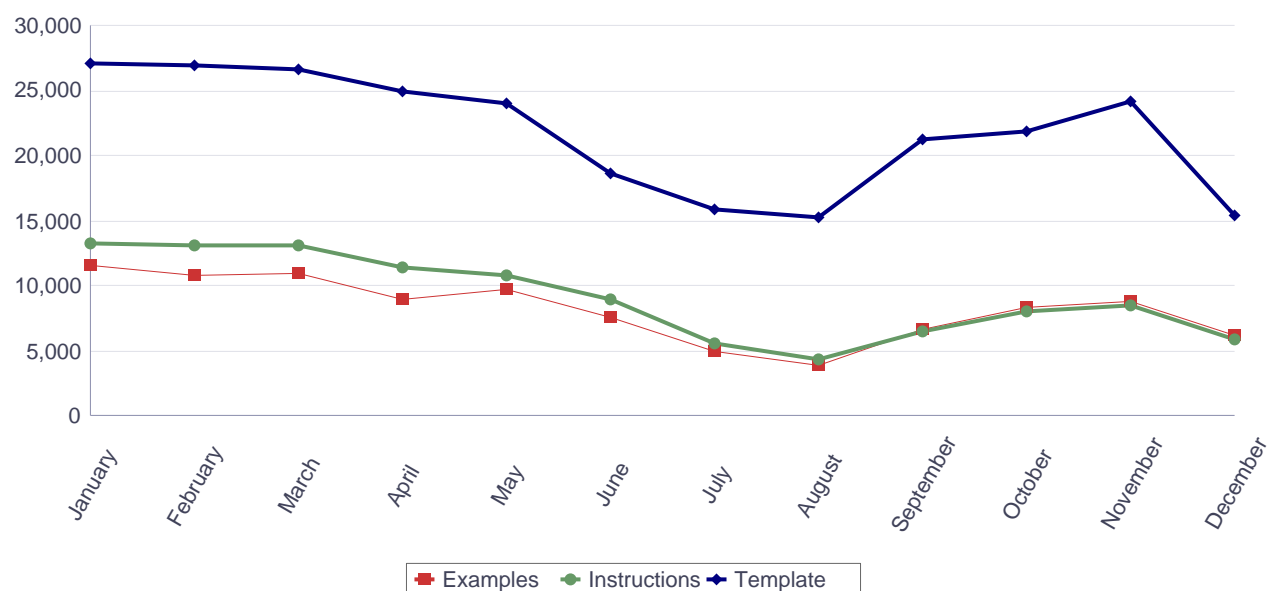

Documents downloaded in French during 2016

Downloads of Europass CV, Language Passport examples, instructions and templates in French (2016, by month)

Months	Total	Examples		Instructions		Template	
		ECV	ELP	ECV	ELP	ECV	ELP
January	53,093	11,531	451	13,291	327	27,117	376
February	51,777	10,864	322	13,025	306	26,878	382
March	51,966	10,957	460	13,071	346	26,656	476
April	46,458	9,014	346	11,453	359	24,891	395
May	45,820	9,731	421	10,802	392	24,043	431
June	36,229	7,496	477	8,909	310	18,639	398
July	27,133	4,887	280	5,574	243	15,826	323
August	24,163	3,958	150	4,414	124	15,211	306
September	35,416	6,649	270	6,465	240	21,256	536
October	39,060	8,338	188	8,063	189	21,862	420
November	42,178	8,848	226	8,457	189	24,079	379
December	27,846	6,147	149	5,824	104	15,385	237
Total		98,420	3,740	109,348	3,129	261,843	4,659

Downloads of Europass CV examples, instructions and templates in French (2016)