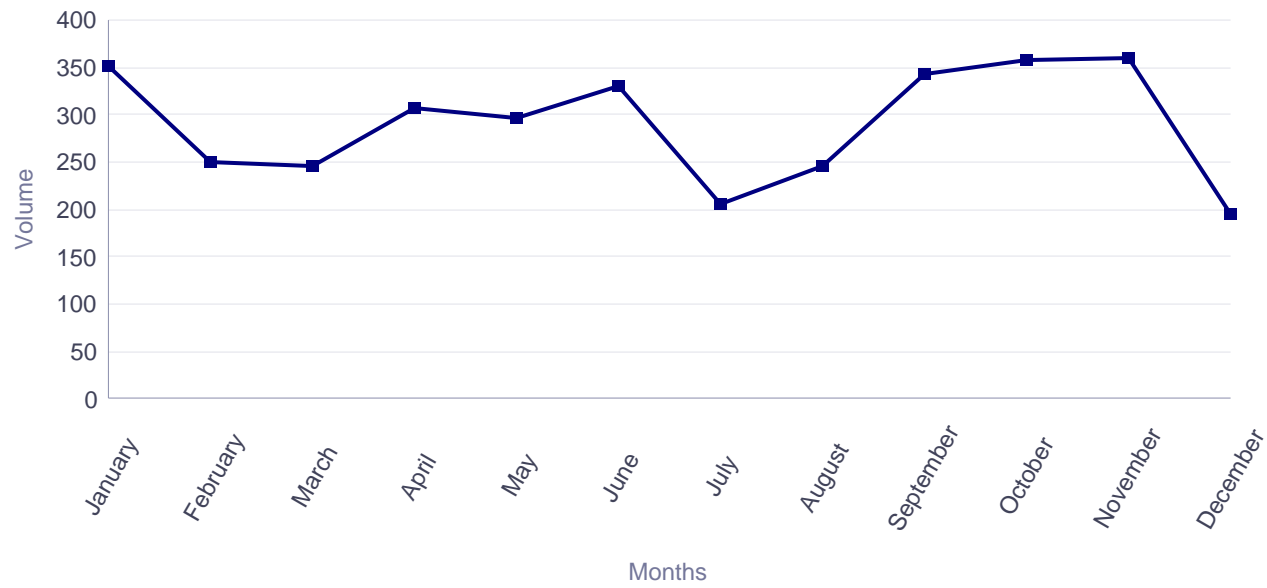

Europass CVs, Language Passports completed online(2016, Ireland, English)

Europass CVs completed online during 2016 by Irish citizens

ECVs completed online by Irish citizens (2016)

ECVs completed online by Irish citizens (2016, by month)

Months	ECV
January	351
February	250
March	246
April	308
May	297
June	330
July	206
August	246
September	343
October	357
November	359
December	194
Total	3,487