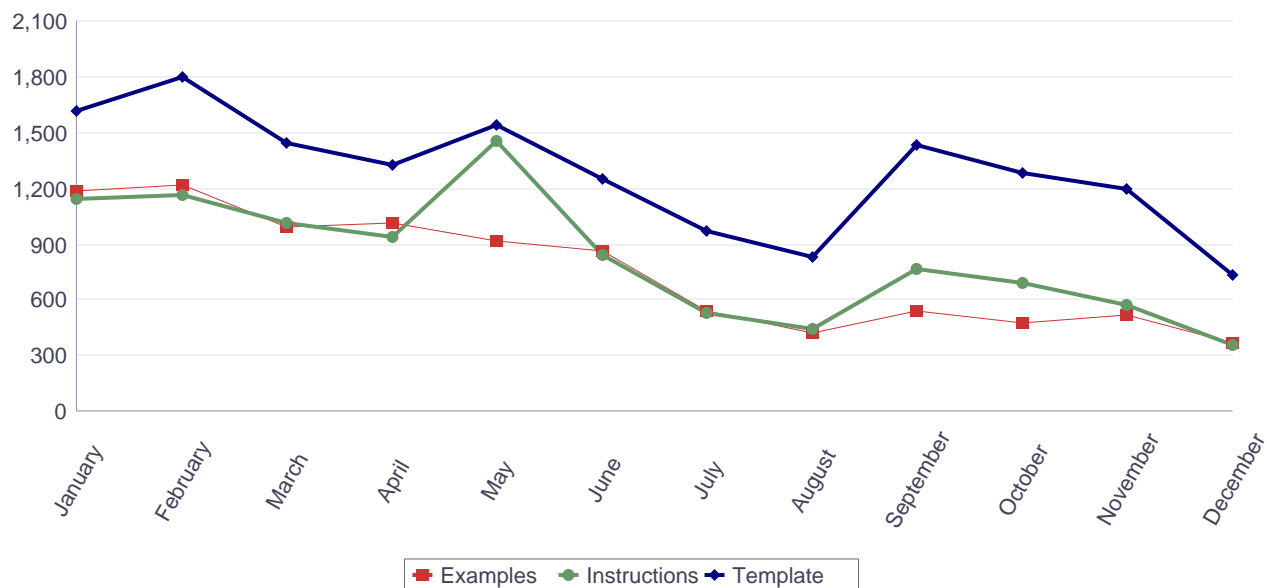

Downloads of Europass Language Passport examples, instructions and templates in English (2016)