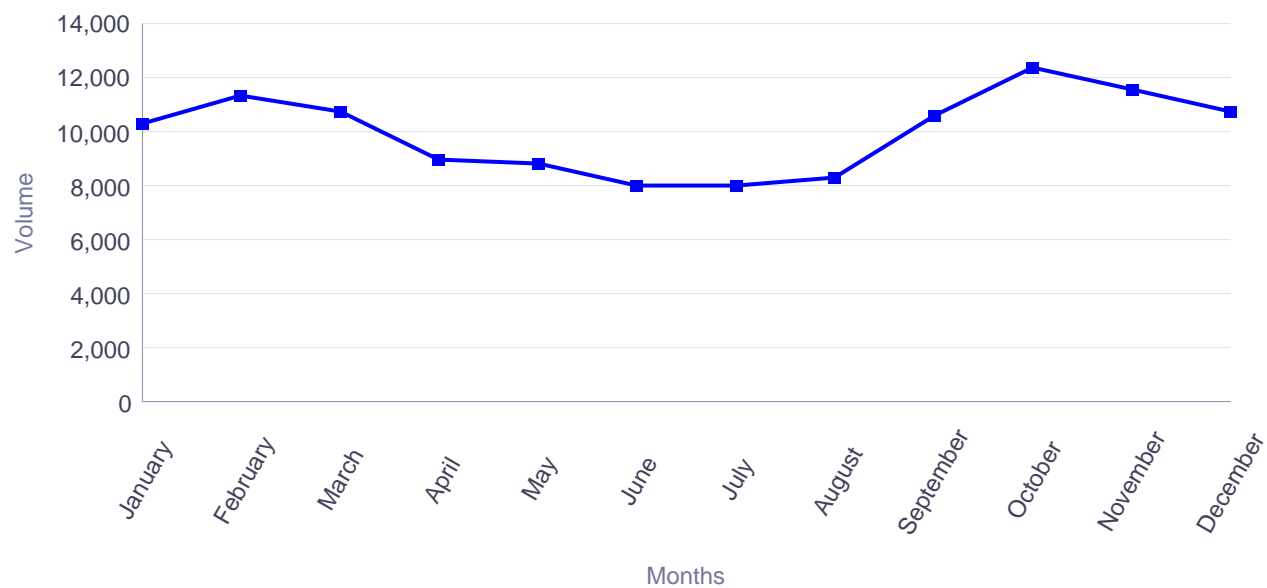

Europass Language Passports completed online in English during 2016

Europass CVs, Language Passports completed online in English (2016, by month)

Months	ECV	ELP	Total
January	535,953	10,296	546,249
February	504,960	11,335	516,295
March	494,448	10,779	505,227
April	435,211	9,006	444,217
May	423,653	8,812	432,465
June	332,106	7,986	340,092
July	337,119	7,984	345,103
August	353,178	8,300	361,478
September	454,662	10,566	465,228
October	509,718	12,356	522,074
November	467,524	11,583	479,107
December	371,455	10,716	382,171
Total	5,219,987	119,719	5,339,706