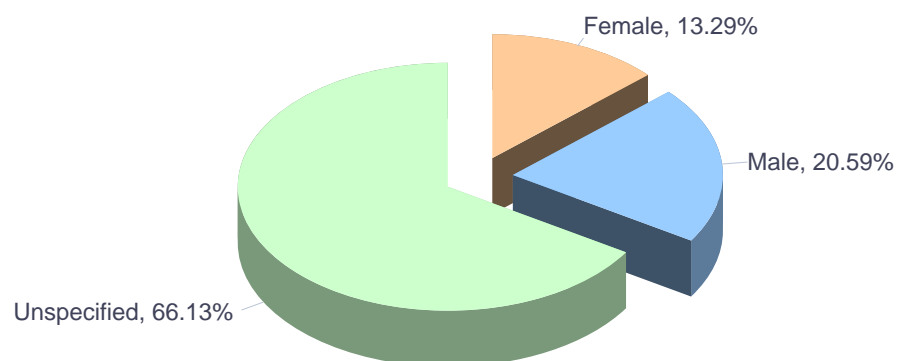

Europass CVs, Language Passports completed online(2016, Ireland, English)

Europass CV online users residing in Ireland by gender (2016)

ECV online users residing in Ireland by gender (2016)

ECV online users residing in Ireland by gender (2016, by month)

Months	Female	Male	Unspecified	Total
January	485	708	2,357	3,550
February	450	643	1,894	2,987
March	319	654	1,927	2,900
April	438	755	2,069	3,262
May	417	593	2,213	3,223
June	405	490	1,633	2,528
July	404	551	2,147	3,102
August	319	556	1,528	2,403
September	533	775	2,456	3,764
October	492	913	2,752	4,157
November	554	787	2,310	3,651
December	201	349	1,684	2,234
Total	5,017	7,774	24,970	37,761