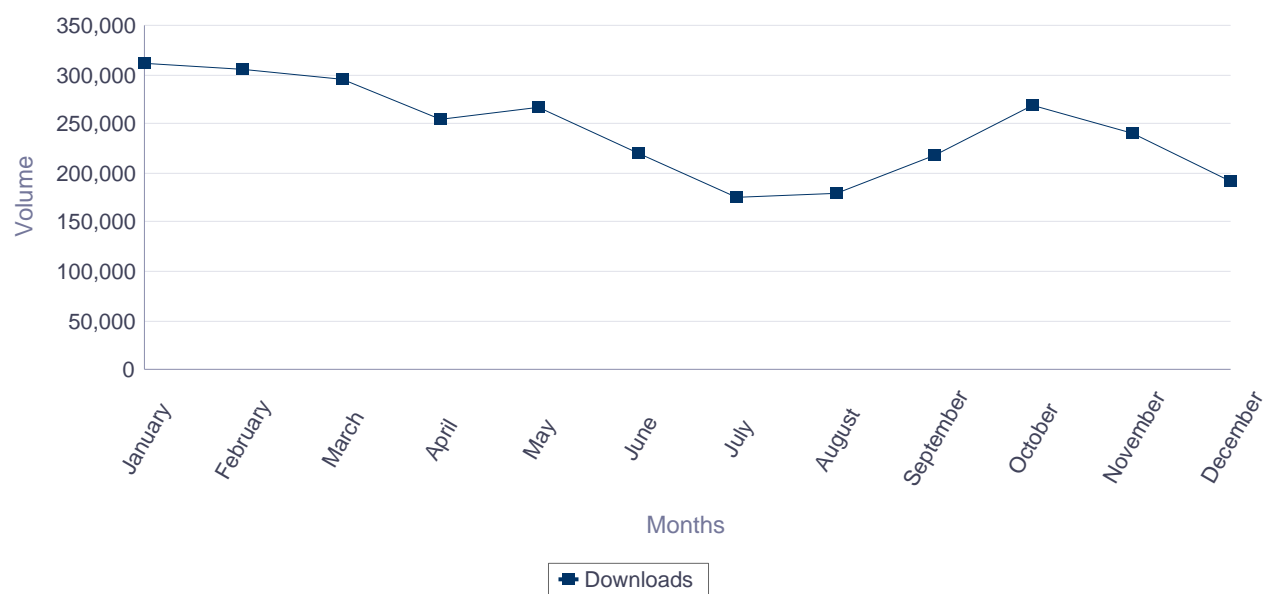

Documents downloaded in English during 2016

Documents downloaded in English (2016, by month)

Months	Downloads
January	310,765
February	304,415
March	294,757
April	254,927
May	266,370
June	219,597
July	175,025
August	178,541
September	218,208
October	269,232
November	240,931
December	191,354
Total	2,924,122

Documents downloaded in English (2016)