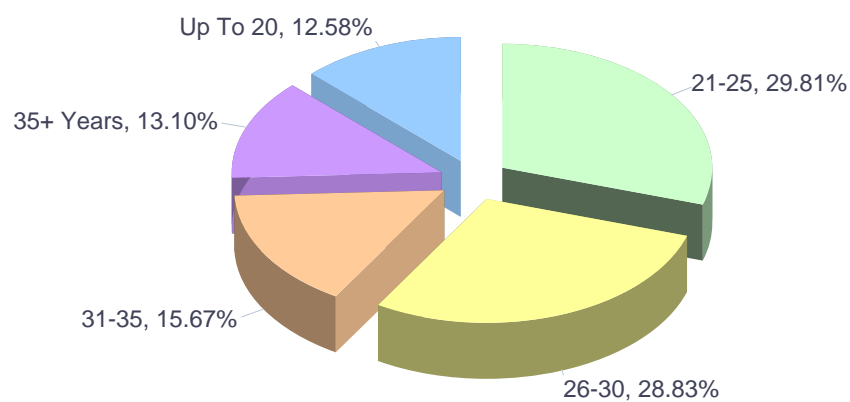

Europass CVs, Language Passports completed online(2016, Ireland, English)

Age of Europass CV online users residing in Ireland (2016)

Age of ECV online users residing in Ireland (2016)

Age of ECV online users residing in Ireland (2016, by month)

Months	Up To 20	21-25	26-30	31-35	35+ Years	Total
January	88	544	381	173	100	1,286
February	73	341	373	216	156	1,159
March	102	324	280	201	132	1,039
April	196	360	428	230	180	1,394
May	202	325	296	125	129	1,077
June	136	302	242	117	152	949
July	113	284	289	220	184	1,090
August	110	244	272	197	98	921
September	236	417	385	272	139	1,449
October	244	446	464	183	162	1,499
November	191	341	383	182	333	1,430
December	62	225	223	67	60	637
Total	1,753	4,153	4,016	2,183	1,825	13,930