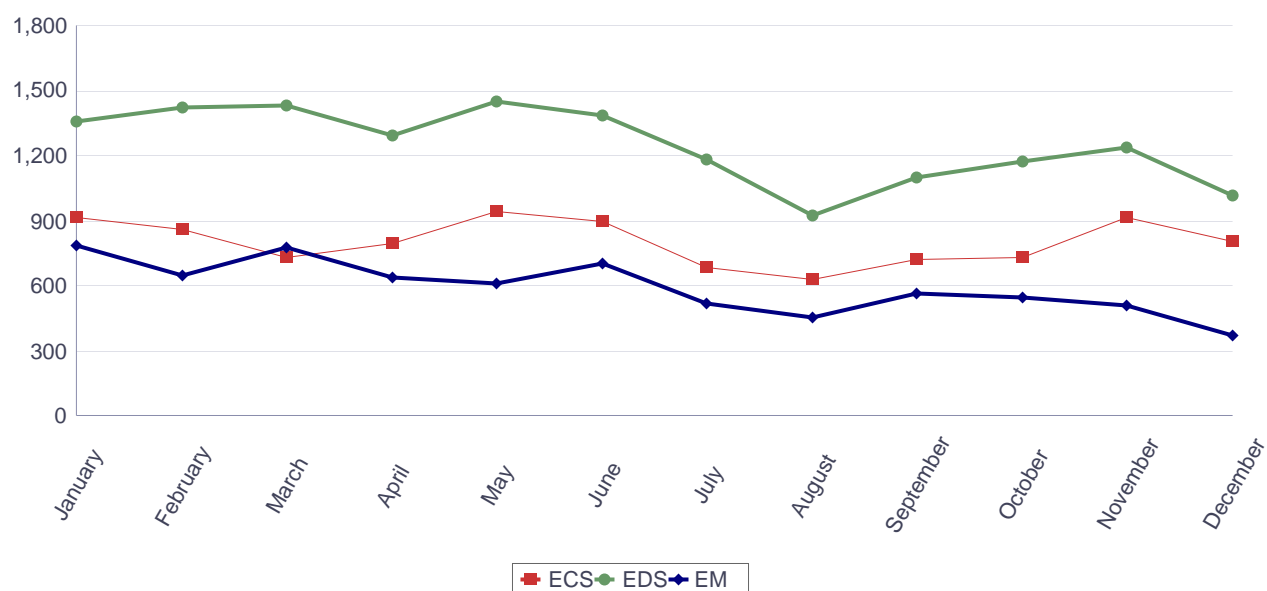

Documents downloaded in English during 2016

Downloads of examples of Europass Certificate Supplement, Diploma Supplement, Mobility in English (2016)

Downloads of examples of ECS, EDS, EM in English (2016)

Months	ECS	EDS	EM	Total
January	913	1,355	784	3,052
February	857	1,421	651	2,929
March	730	1,429	780	2,939
April	791	1,290	636	2,717
May	942	1,450	608	3,000
June	893	1,381	702	2,976
July	681	1,178	523	2,382
August	633	925	453	2,011
September	722	1,096	566	2,384
October	735	1,174	546	2,455
November	915	1,233	509	2,657
December	809	1,014	368	2,191
Total	9,621	14,946	7,126	31,693