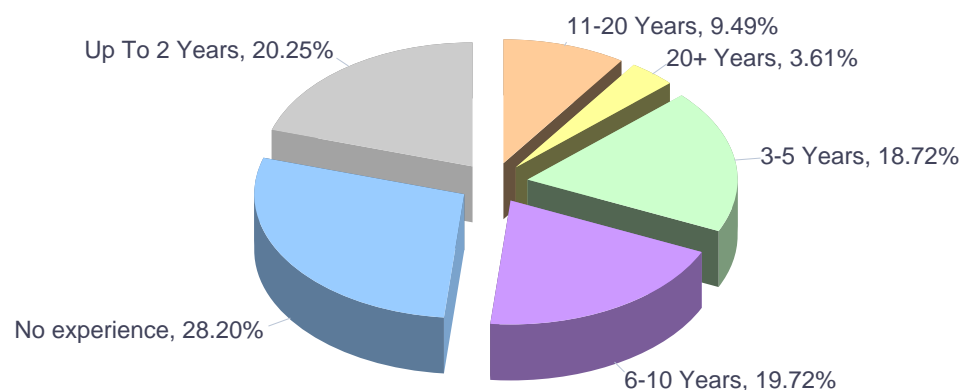

Europass CVs, Language Passports completed online(2016, Ireland, English)

Years of work experience of Europass online CV users residing in Ireland (2016)

Years of experience of ECV online users residing in Ireland (2016)

Years of experience of ECV online users residing in Ireland (2016, by month)

Months	No experience	Up To 2 Years	3-5 Years	6-10 Years	11-20 Years	20+ Years	Total
January	1,030	884	521	713	329	73	3,550
February	812	626	651	520	277	101	2,987
March	849	615	481	572	275	108	2,900
April	953	651	621	636	280	121	3,262
May	1,164	521	588	600	247	103	3,223
June	644	496	613	411	251	113	2,528
July	727	487	691	577	436	184	3,102
August	502	467	457	607	285	85	2,403
September	1,031	854	753	706	296	124	3,764
October	1,288	809	705	826	367	162	4,157
November	980	772	590	855	366	88	3,651
December	670	466	399	424	174	101	2,234
Total	10,650	7,648	7,070	7,447	3,583	1,363	37,761