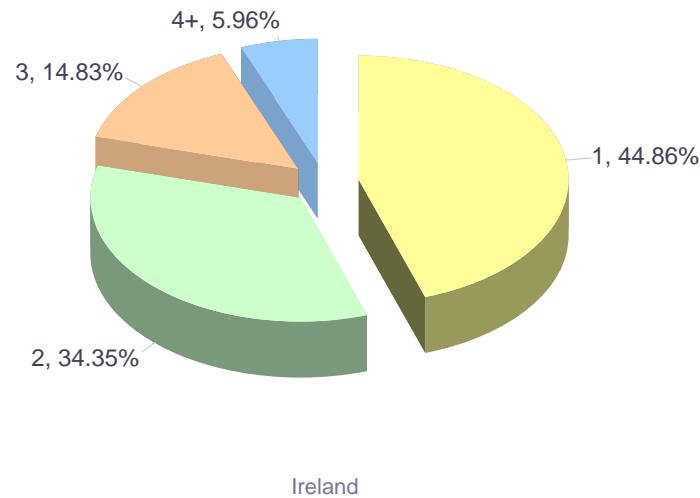

Europass CVs, Language Passports completed online(2016, Ireland, English)

Number of foreign languages spoken by users of Europass CV online residing in Ireland (2016)

Number of foreign languages spoken by users of ECV online residing in Ireland (2016)

Number of foreign languages spoken by users of ECV online residing in Ireland (2016, by month)

Months	1	2	3	4+	Total
January	1,366	947	422	159	2,894
February	1,074	859	415	172	2,520
March	1,025	799	476	159	2,459
April	1,288	921	380	102	2,691
May	982	1,224	328	122	2,656
June	916	792	299	142	2,149
July	1,301	909	363	78	2,651
August	1,069	699	237	69	2,074
September	1,444	1,162	456	204	3,266
October	1,561	920	610	292	3,383
November	1,357	1,024	486	206	3,073
December	847	640	232	184	1,903
Total	14,230	10,896	4,704	1,889	31,719