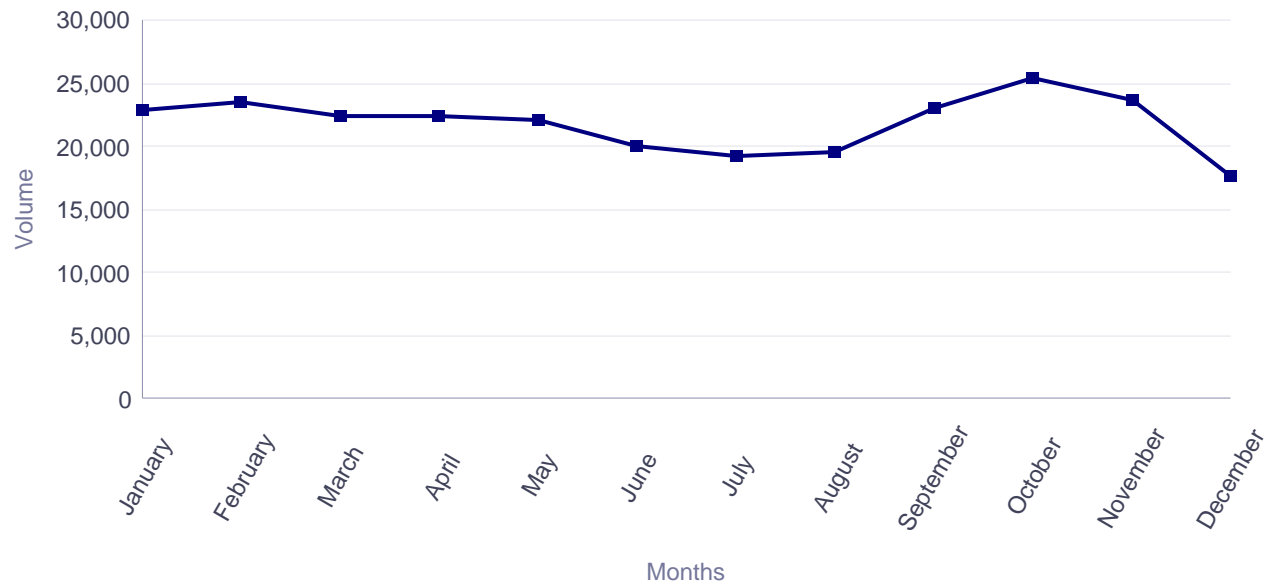

Europass CVs, Language Passports completed online(2016, Ireland, English)

Europass CVs, Language Passports completed online during 2016 by English native speakers

ECVs, ELPs completed online by English native speakers (2016)

ECVs, ELPs completed online by English native speakers (2016, by month)

Months	ECV	ELP	Total
January	22,430	483	22,913
February	22,770	649	23,419
March	21,820	621	22,441
April	21,853	538	22,391
May	21,495	586	22,081
June	19,428	535	19,963
July	18,705	458	19,163
August	19,057	450	19,507
September	22,617	465	23,082
October	24,718	600	25,318
November	23,020	711	23,731
December	17,168	499	17,667
Total	255,081	6,595	261,676