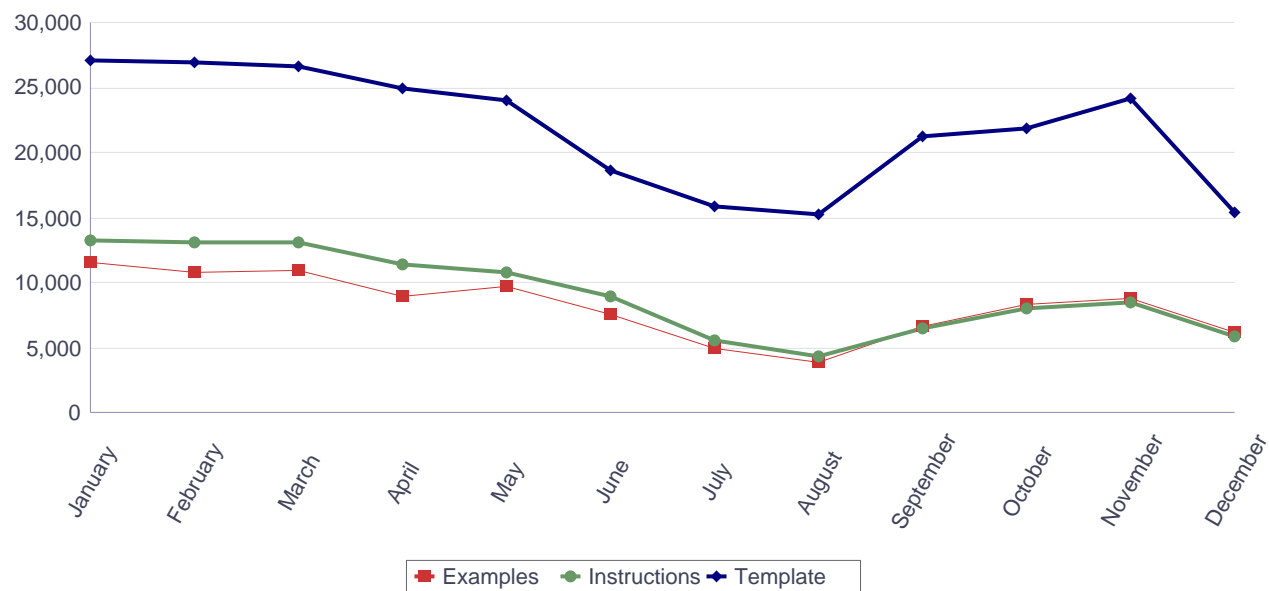

Documents downloaded in French during 2016

Downloads of Europass CV, Language Passport examples, instructions and templates in French (2016, by month)

Months	Total	Examples		Instructions		Template	
		ECV	ELP	ECV	ELP	ECV	ELP
January	53,093	11,531	451	13,291	327	27,117	376
February	51,777	10,864	322	13,025	306	26,878	382
March	51,966	10,957	460	13,071	346	26,656	476
April	46,458	9,014	346	11,453	359	24,891	395
May	45,820	9,731	421	10,802	392	24,043	431
June	36,229	7,496	477	8,909	310	18,639	398
July	27,133	4,887	280	5,574	243	15,826	323
August	24,163	3,958	150	4,414	124	15,211	306
September	35,416	6,649	270	6,465	240	21,256	536
October	39,060	8,338	188	8,063	189	21,862	420
November	42,178	8,848	226	8,457	189	24,079	379
December	27,846	6,147	149	5,824	104	15,385	237
Total		98,420	3,740	109,348	3,129	261,843	4,659

Downloads of Europass CV examples, instructions and templates in French (2016)