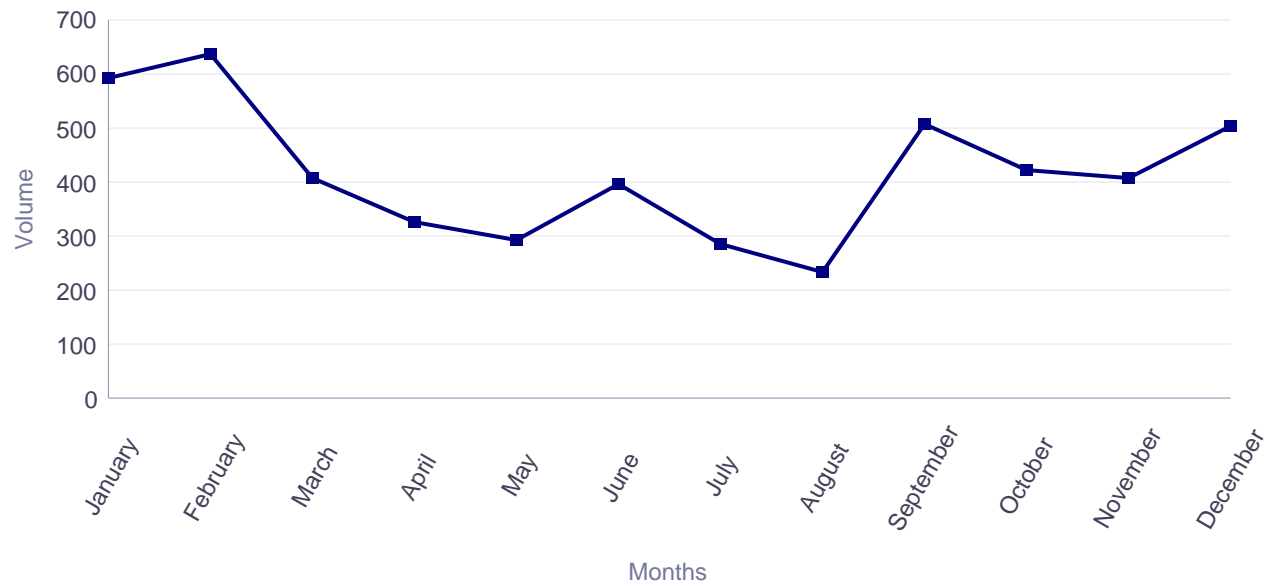

Europass CVs, Language Passports completed online(2016, Luxembourg, French)

Europass CVs completed online during 2016 by Luxembourgish citizens

ECVs completed online by Luxembourgish citizens (2016)

ECVs completed online by Luxembourgish citizens (2016, by month)

Months	ECV
January	593
February	638
March	409
April	326
May	295
June	395
July	287
August	235
September	506
October	423
November	408
December	505
Total	5,020