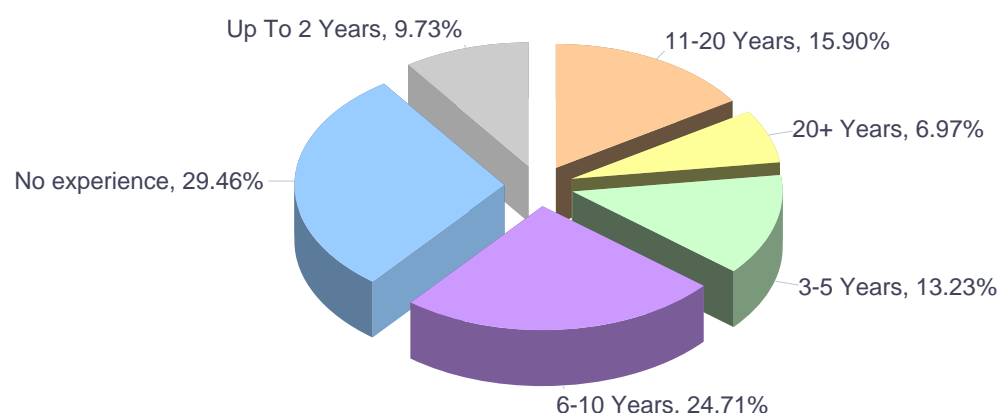

Europass CVs, Language Passports completed online(2016, Luxembourg, French)

Years of work experience of Europass online CV users residing in Luxembourg (2016)

Years of experience of ECV online users residing in Luxembourg (2016)

Years of experience of ECV online users residing in Luxembourg (2016, by month)

Months	No experience	Up To 2 Years	3-5 Years	6-10 Years	11-20 Years	20+ Years	Total
January	1,634	425	593	844	746	314	4,556
February	1,333	373	624	590	609	365	3,894
March	1,191	347	568	631	773	307	3,817
April	848	246	443	1,049	603	262	3,451
May	974	342	473	1,094	509	435	3,827
June	1,129	333	448	1,106	621	326	3,963
July	794	399	492	655	513	191	3,044
August	485	288	458	1,226	587	155	3,199
September	1,142	547	538	1,445	702	209	4,583
October	1,433	474	468	1,387	592	258	4,612
November	1,439	354	481	666	493	208	3,641
December	1,118	335	486	643	546	170	3,298
Total	13,520	4,463	6,072	11,336	7,294	3,200	45,885