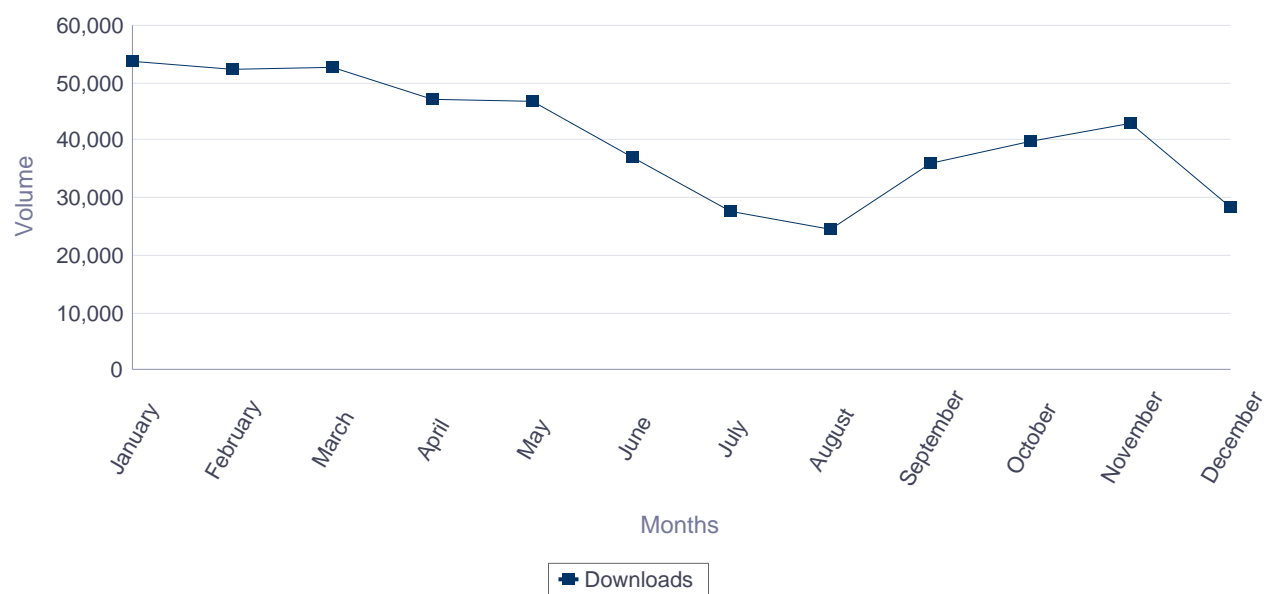

Documents downloaded in French during 2016

Documents downloaded in French (2016, by month)

Months	Downloads
January	53,871
February	52,399
March	52,675
April	47,016
May	46,586
June	36,997
July	27,661
August	24,656
September	36,067
October	39,697
November	42,903
December	28,374
Total	488,902

Documents downloaded in French (2016)