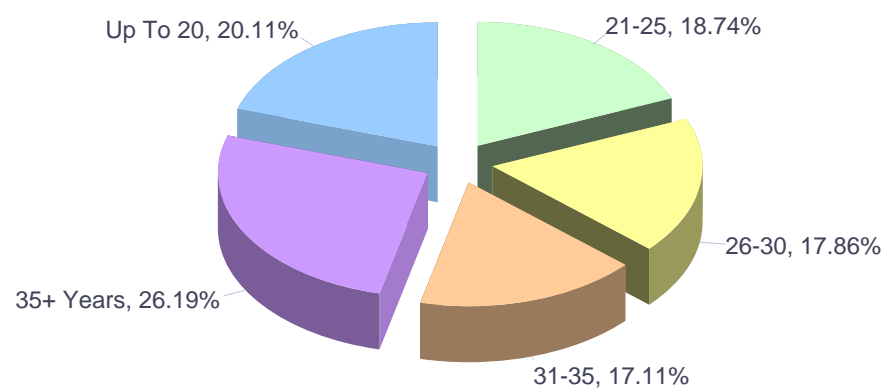

Europass CVs, Language Passports completed online(2016, Luxembourg, French)

Age of Europass CV online users residing in Luxembourg (2016)

Age of ECV online users residing in Luxembourg (2016)

Age of ECV online users residing in Luxembourg (2016, by month)

Months	Up To 20	21-25	26-30	31-35	35+ Years	Total
January	406	349	304	318	575	1,952
February	430	365	347	292	533	1,967
March	263	380	255	284	557	1,739
April	253	248	231	268	352	1,352
May	128	226	347	160	495	1,356
June	328	261	167	271	411	1,438
July	146	337	213	273	262	1,231
August	74	210	134	321	330	1,069
September	235	423	400	253	411	1,722
October	592	209	276	220	289	1,586
November	459	241	285	303	247	1,535
December	361	176	305	164	324	1,330
Total	3,675	3,425	3,264	3,127	4,786	18,277