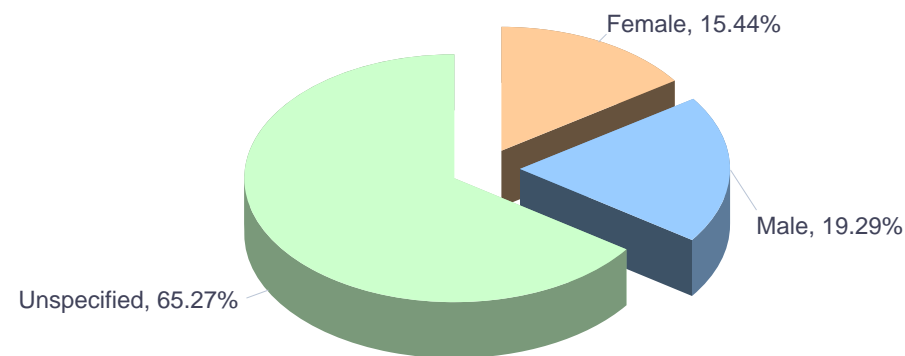

Europass CVs, Language Passports completed online(2016, Luxembourg, French)

Europass CV online users residing in Luxembourg by gender (2016)

ECV online users residing in Luxembourg by gender (2016)

ECV online users residing in Luxembourg by gender (2016, by month)

Months	Female	Male	Unspecified	Total
January	900	869	2,787	4,556
February	780	958	2,156	3,894
March	556	818	2,443	3,817
April	574	554	2,323	3,451
May	662	577	2,588	3,827
June	442	742	2,779	3,963
July	477	609	1,958	3,044
August	318	610	2,271	3,199
September	783	731	3,069	4,583
October	516	912	3,184	4,612
November	574	796	2,271	3,641
December	501	675	2,122	3,298
Total	7,083	8,851	29,951	45,885