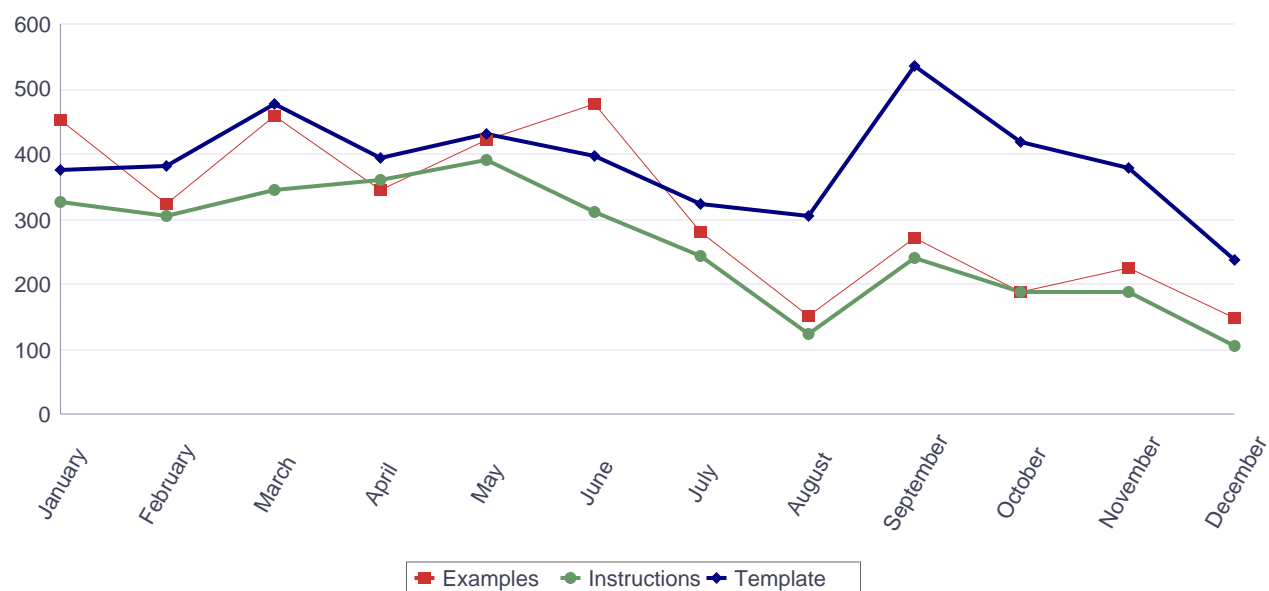

Downloads of Europass Language Passport examples, instructions and templates in French (2016)