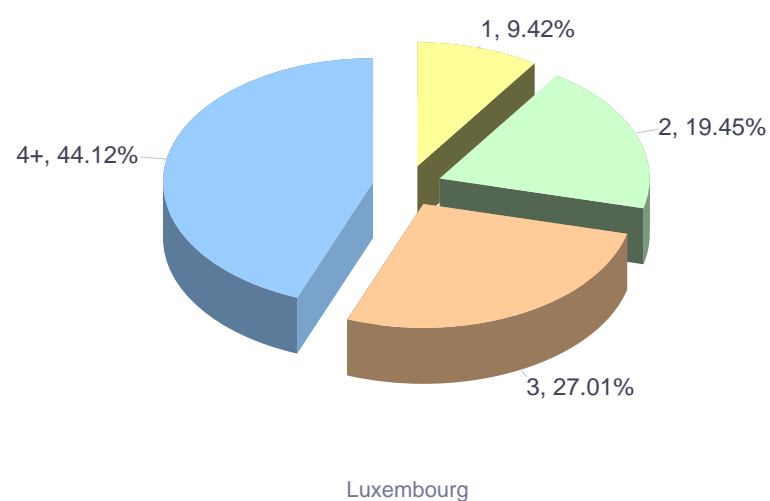

Europass CVs, Language Passports completed online(2016, Luxembourg, French)

Number of foreign languages spoken by users of Europass CV online residing in Luxembourg (2016)

Number of foreign languages spoken by users of ECV online residing in Luxembourg (2016)

Number of foreign languages spoken by users of ECV online residing in Luxembourg (2016, by month)

Months	1	2	3	4+	Total
January	456	917	1,225	1,597	4,195
February	398	743	1,273	1,217	3,631
March	337	846	1,006	1,355	3,544
April	241	703	748	1,593	3,285
May	381	639	943	1,635	3,598
June	345	664	1,157	1,578	3,744
July	282	509	727	1,370	2,888
August	195	396	761	1,675	3,027
September	345	853	846	2,217	4,261
October	422	795	1,039	1,957	4,213
November	350	681	989	1,375	3,395
December	282	587	858	1,329	3,056
Total	4,034	8,333	11,572	18,898	42,837