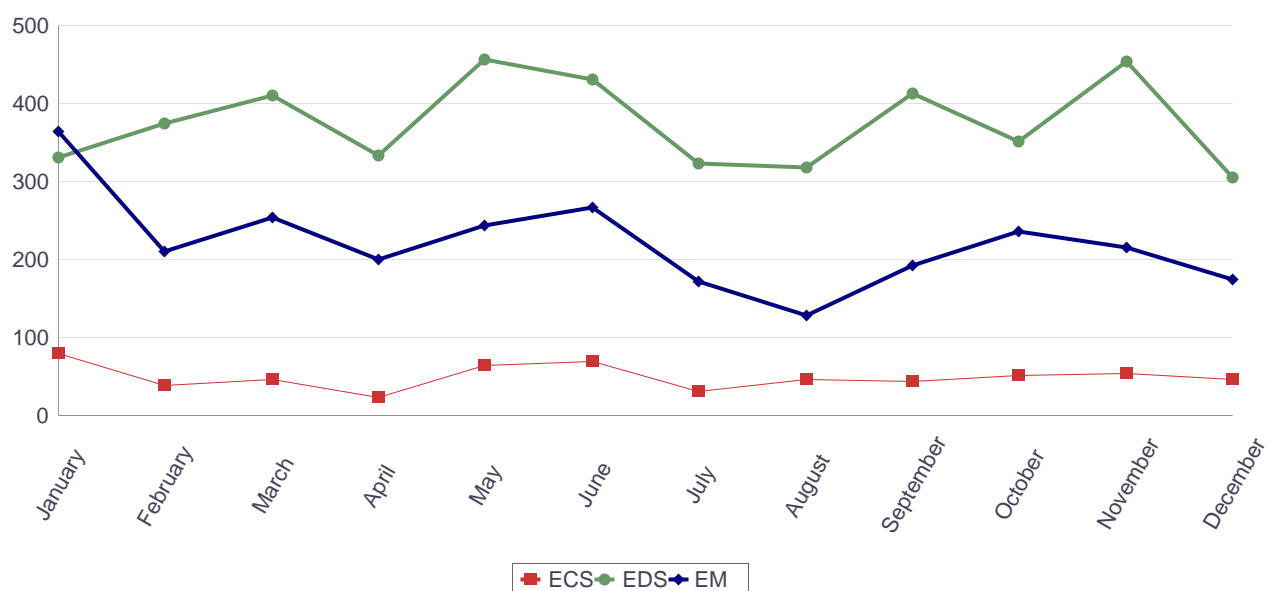

Documents downloaded in French during 2016

Downloads of examples of Europass Certificate Supplement, Diploma Supplement, Mobility in French (2016)

Downloads of examples of ECS, EDS, EM in French (2016)

Months	ECS	EDS	EM	Total
January	81	332	365	778
February	38	374	210	622
March	46	409	254	709
April	24	334	200	558
May	66	457	243	766
June	70	430	268	768
July	31	324	173	528
August	46	319	128	493
September	45	414	192	651
October	51	351	235	637
November	54	454	217	725
December	47	305	176	528
Total	599	4,503	2,661	7,763