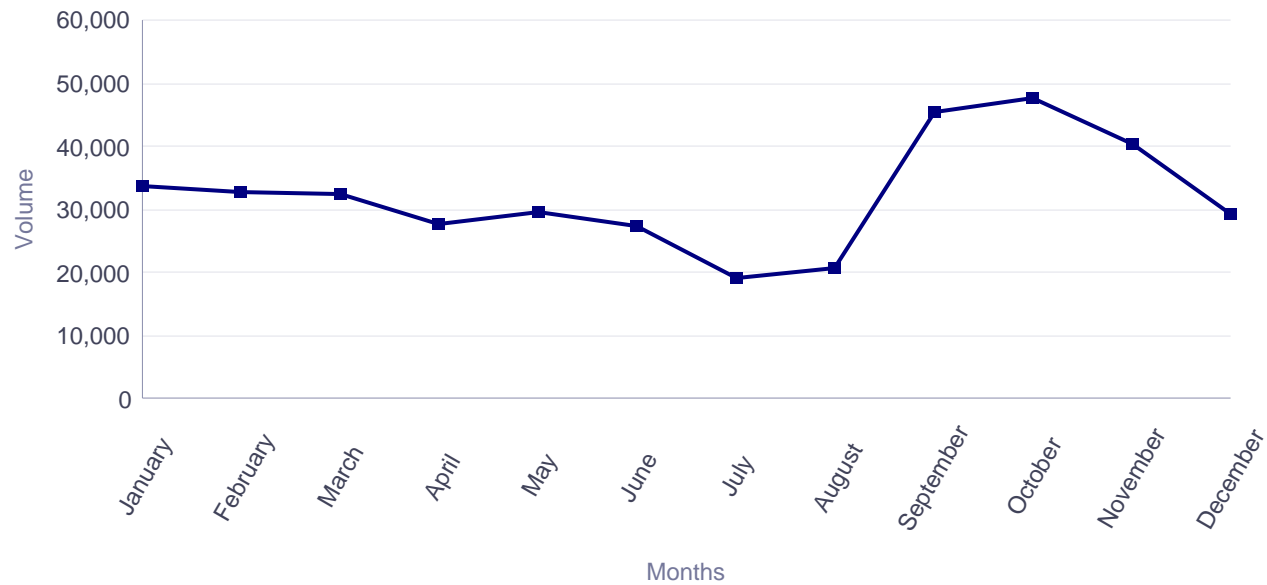

Europass CVs, Language Passports completed online(2016, Luxembourg, French)

Europass CVs, Language Passports completed online during 2016 by French native speakers

ECVs, ELPs completed online by French native speakers (2016)

ECVs, ELPs completed online by French native speakers (2016, by month)

Months	ECV	ELP	Total
January	32,779	889	33,668
February	31,542	1,227	32,769
March	31,326	1,102	32,428
April	26,587	969	27,556
May	28,071	1,583	29,654
June	26,125	1,120	27,245
July	18,278	694	18,972
August	20,222	524	20,746
September	44,313	951	45,264
October	46,205	1,468	47,673
November	39,272	1,036	40,308
December	28,242	1,028	29,270
Total	372,962	12,591	385,553