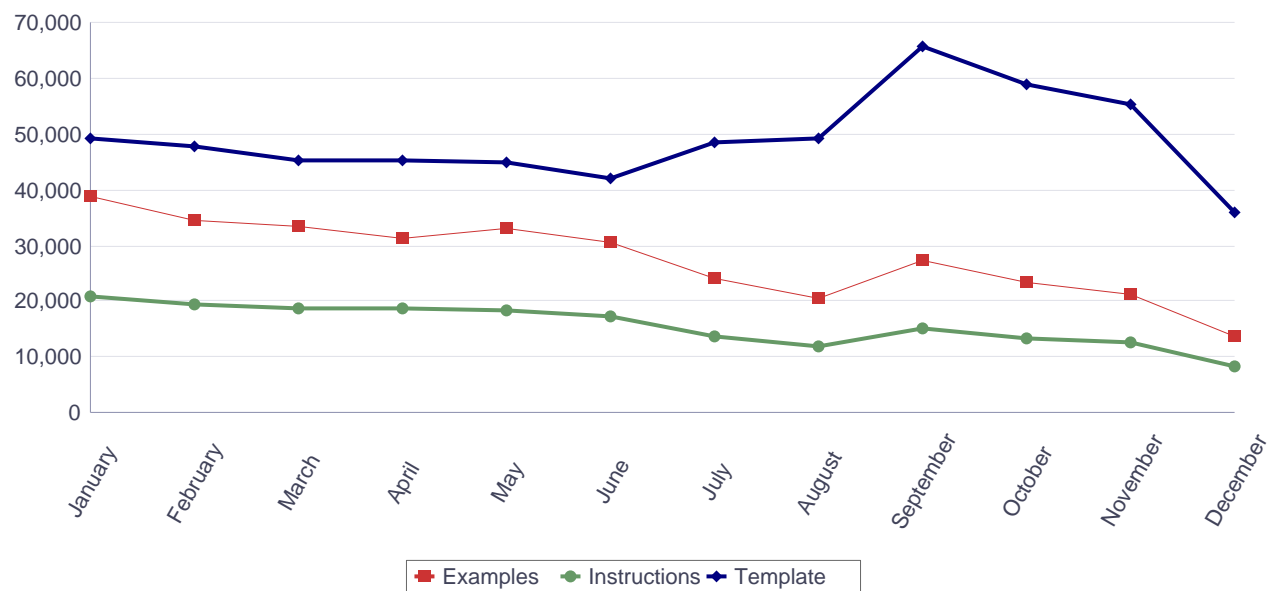

Documents downloaded in Portuguese during 2016

Downloads of Europass CV, Language Passport examples, instructions and templates in Portuguese (2016, by month)

Months	Total	Examples		Instructions		Template	
		ECV	ELP	ECV	ELP	ECV	ELP
January	109,882	38,850	333	21,017	182	49,262	238
February	102,391	34,562	328	19,300	121	47,867	213
March	97,755	33,326	258	18,693	118	45,099	261
April	95,776	31,299	255	18,808	99	45,163	152
May	96,990	33,232	257	18,480	136	44,747	138
June	90,459	30,707	234	17,324	96	41,948	150
July	86,683	24,203	166	13,555	96	48,503	160
August	81,874	20,530	97	11,912	62	49,113	160
September	108,301	27,208	111	15,090	88	65,634	170
October	95,842	23,312	102	13,247	125	58,875	181
November	89,542	21,329	87	12,568	61	55,364	133
December	58,630	13,814	75	8,493	61	36,101	86
Total		332,372	2,303	188,487	1,245	587,676	2,042

Downloads of Europass CV examples, instructions and templates in Portuguese (2016)