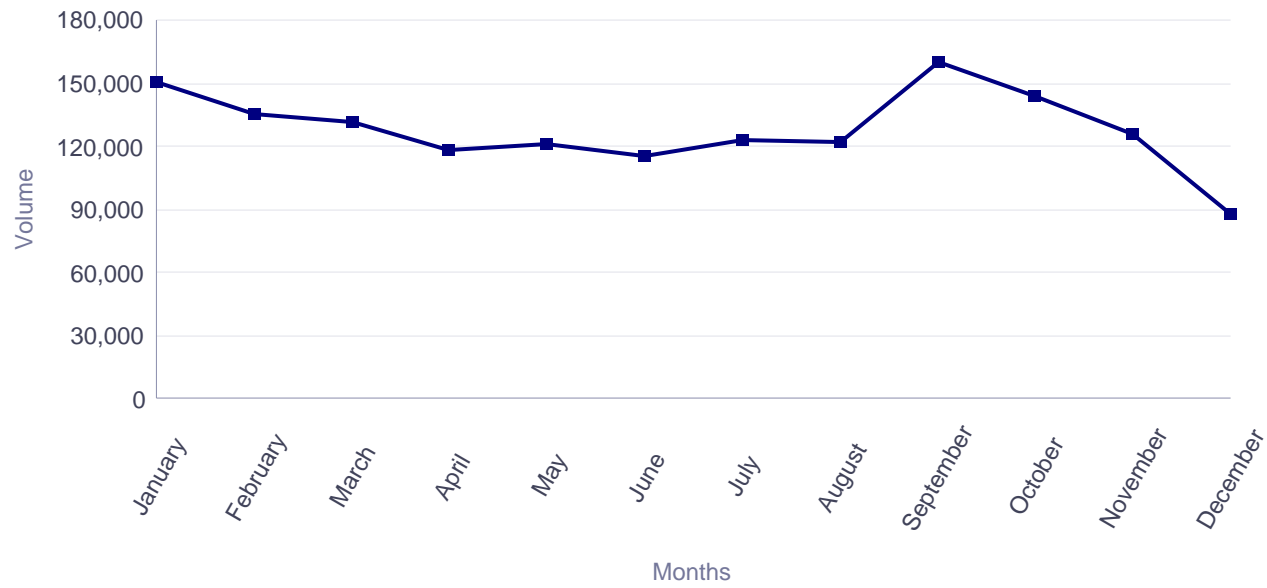

Europass CVs, Language Passports completed online(2016, Portugal, Portuguese)

Europass CVs completed online during 2016 by Portuguese citizens

ECVs completed online by Portuguese citizens (2016)

ECVs completed online by Portuguese citizens (2016, by month)

Months	ECV
January	150,654
February	135,160
March	131,635
April	118,263
May	120,788
June	115,491
July	123,327
August	121,746
September	160,385
October	143,683
November	125,840
December	87,776
Total	1,534,748