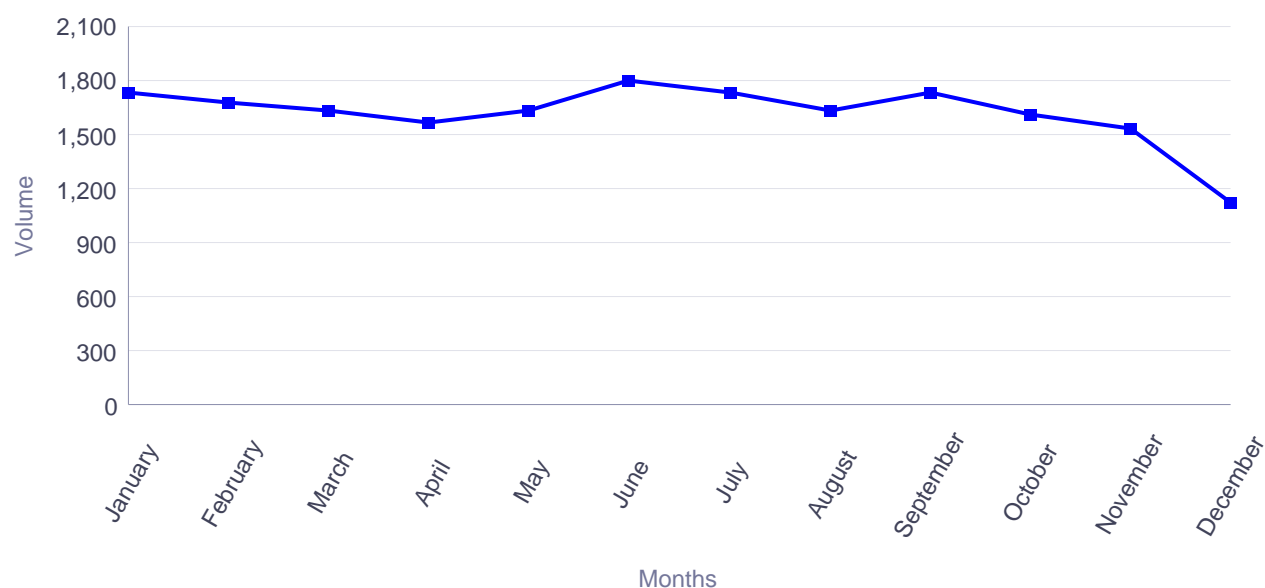

Europass Language Passports completed online in Portuguese during 2016

Europass CVs, Language Passports completed online in Portuguese (2016, by month)

Months	ECV	ELP	Total
January	278,174	1,733	279,907
February	250,605	1,682	252,287
March	244,536	1,635	246,171
April	221,276	1,569	222,845
May	238,432	1,637	240,069
June	217,463	1,799	219,262
July	224,306	1,728	226,034
August	220,256	1,633	221,889
September	287,385	1,731	289,116
October	261,489	1,613	263,102
November	236,319	1,536	237,855
December	164,357	1,129	165,486
Total	2,844,598	19,425	2,864,023