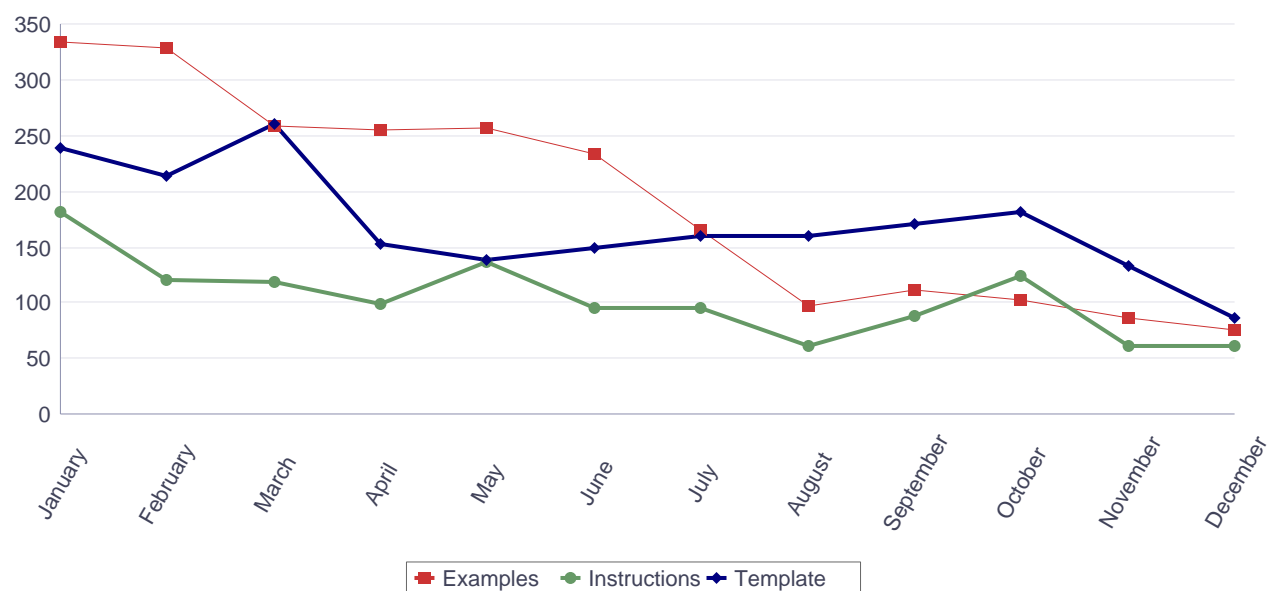

Downloads of Europass Language Passport examples, instructions and templates in Portuguese (2016)