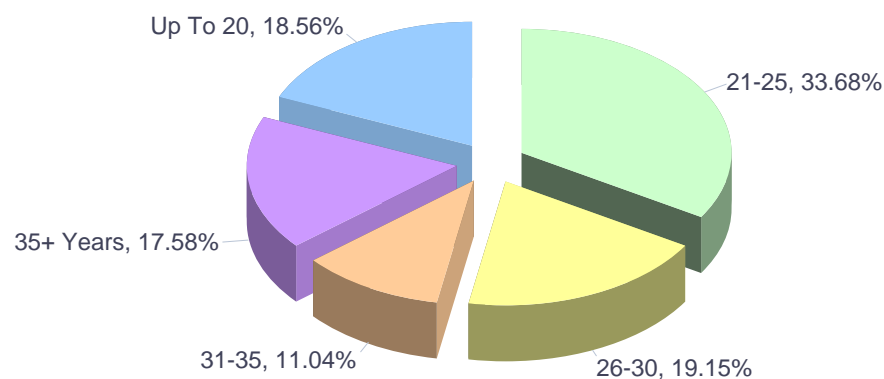

Europass CVs, Language Passports completed online(2016, Portugal, Portuguese)

Age of Europass CV online users residing in Portugal (2016)

Age of ECV online users residing in Portugal (2016)

Age of ECV online users residing in Portugal (2016, by month)

Months	Up To 20	21-25	26-30	31-35	35+ Years	Total
January	29,823	53,626	34,139	19,959	32,420	169,967
February	25,353	49,986	29,281	16,983	28,009	149,612
March	24,032	50,770	29,347	17,484	27,110	148,743
April	23,360	43,137	25,913	14,955	25,365	132,730
May	24,726	43,856	25,724	15,427	26,044	135,777
June	25,915	41,872	23,354	14,182	22,687	128,010
July	26,344	51,830	24,916	13,853	21,805	138,748
August	24,165	50,022	25,003	13,900	21,628	134,718
September	34,805	64,449	33,162	18,091	27,666	178,173
October	33,088	53,455	31,045	17,546	27,329	162,463
November	29,474	44,971	27,040	16,009	24,177	141,671
December	17,979	30,924	20,203	11,382	17,941	98,429
Total	319,064	578,898	329,127	189,771	302,181	1,719,041