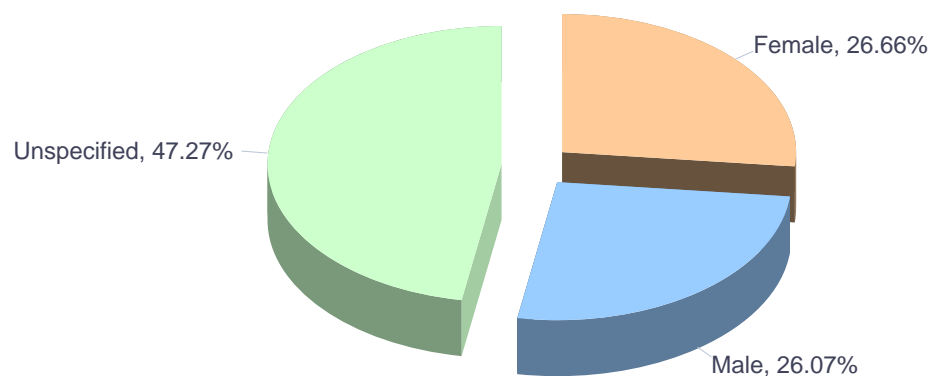

Europass CVs, Language Passports completed online(2016, Portugal, Portuguese)

Europass CV online users residing in Portugal by gender (2016)

ECV online users residing in Portugal by gender (2016)

ECV online users residing in Portugal by gender (2016, by month)

Months	Female	Male	Unspecified	Total
January	74,564	81,197	124,210	279,971
February	67,901	68,630	115,760	252,291
March	67,562	68,381	115,571	251,514
April	60,377	60,623	107,211	228,211
May	61,230	63,207	112,526	236,963
June	59,677	58,245	103,861	221,783
July	65,703	61,285	110,770	237,758
August	65,617	57,511	111,015	234,143
September	85,996	75,887	151,900	313,783
October	75,351	72,364	138,624	286,339
November	65,780	62,499	126,379	254,658
December	43,367	45,941	88,497	177,805
Total	793,125	775,770	1,406,324	2,975,219