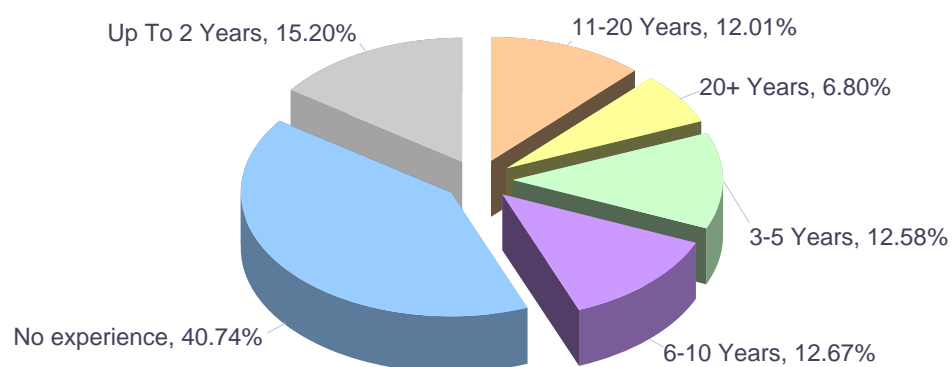

Europass CVs, Language Passports completed online(2016, Portugal, Portuguese)

Years of work experience of Europass online CV users residing in Portugal (2016)

Years of experience of ECV online users residing in Portugal (2016)

Years of experience of ECV online users residing in Portugal (2016, by month)

Months	No experience	Up To 2 Years	3-5 Years	6-10 Years	11-20 Years	20+ Years	Total
January	106,328	43,114	36,712	36,761	35,361	21,683	279,959
February	98,227	38,344	33,379	33,222	31,346	17,740	252,258
March	97,736	38,017	33,190	33,321	31,511	17,717	251,492
April	88,496	34,870	28,660	30,306	29,061	16,801	228,194
May	94,303	35,515	29,877	30,237	30,213	16,805	236,950
June	93,853	32,348	26,520	27,272	27,301	14,477	221,771
July	106,202	34,450	28,369	27,990	25,739	14,989	237,739
August	100,896	35,411	29,711	28,671	25,489	13,957	234,135
September	135,533	48,252	38,335	37,069	35,086	19,493	313,768
October	117,844	44,618	35,113	35,637	34,416	18,700	286,328
November	104,043	39,227	31,608	32,712	30,012	17,056	254,658
December	68,562	27,988	22,896	23,866	21,741	12,752	177,805
Total	1,212,023	452,154	374,370	377,064	357,276	202,170	2,975,057