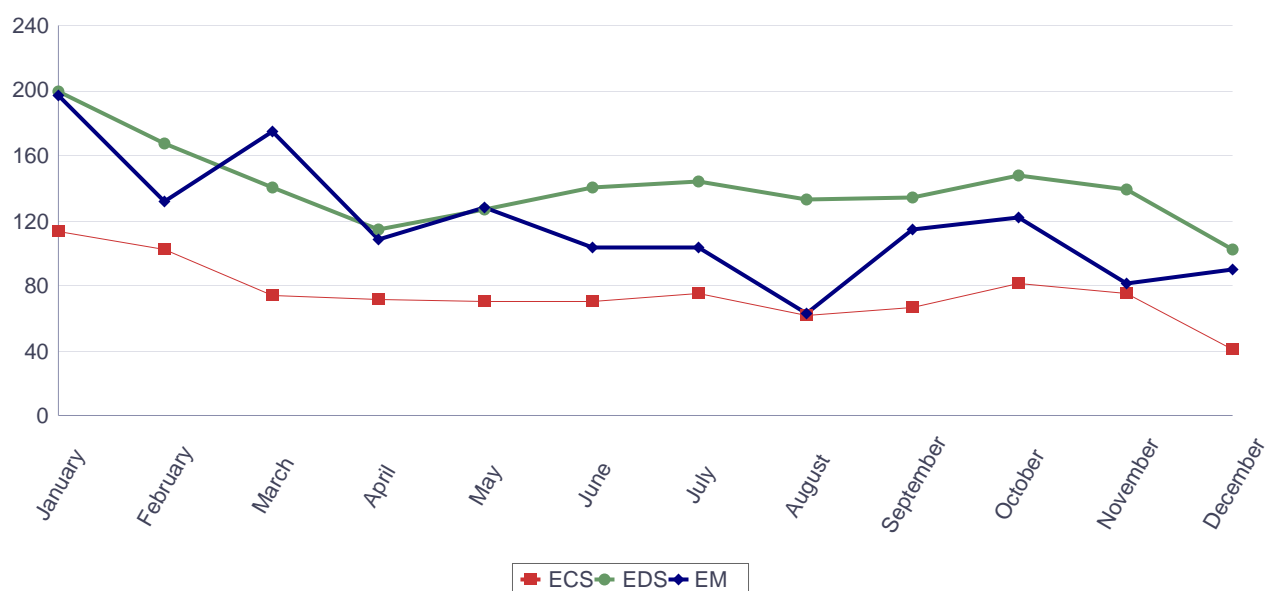

Documents downloaded in Portuguese during 2016

Downloads of examples of Europass Certificate Supplement, Diploma Supplement, Mobility in Portuguese (2016)

Downloads of examples of ECS, EDS, EM in Portuguese (2016)

Months	ECS	EDS	EM	Total
January	113	200	197	510
February	102	168	132	402
March	74	141	175	390
April	72	115	108	295
May	71	127	128	326
June	71	140	103	314
July	75	144	104	323
August	62	133	63	258
September	67	134	115	316
October	81	148	122	351
November	75	139	81	295
December	41	102	90	233
Total	904	1,691	1,418	4,013