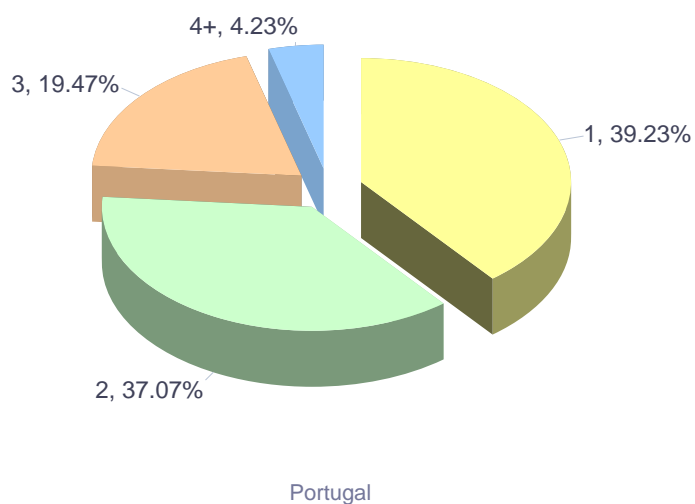

Europass CVs, Language Passports completed online(2016, Portugal, Portuguese)

Number of foreign languages spoken by users of Europass CV online residing in Portugal (2016)

Number of foreign languages spoken by users of ECV online residing in Portugal (2016)

Number of foreign languages spoken by users of ECV online residing in Portugal (2016, by month)

Months	1	2	3	4+	Total
January	91,183	90,754	50,537	12,189	244,663
February	83,796	80,877	44,605	10,401	219,679
March	83,015	82,258	44,731	9,699	219,703
April	76,690	72,176	40,120	8,631	197,617
May	80,886	75,086	40,453	8,277	204,702
June	76,335	71,730	37,502	8,289	193,856
July	84,202	76,788	39,543	8,450	208,983
August	83,307	76,486	38,295	7,718	205,806
September	110,354	102,627	51,899	10,511	275,391
October	100,048	93,543	45,933	9,832	249,356
November	88,610	82,413	41,160	9,037	221,220
December	59,876	57,705	30,734	6,677	154,992
Total	1,018,302	962,443	505,512	109,711	2,595,968