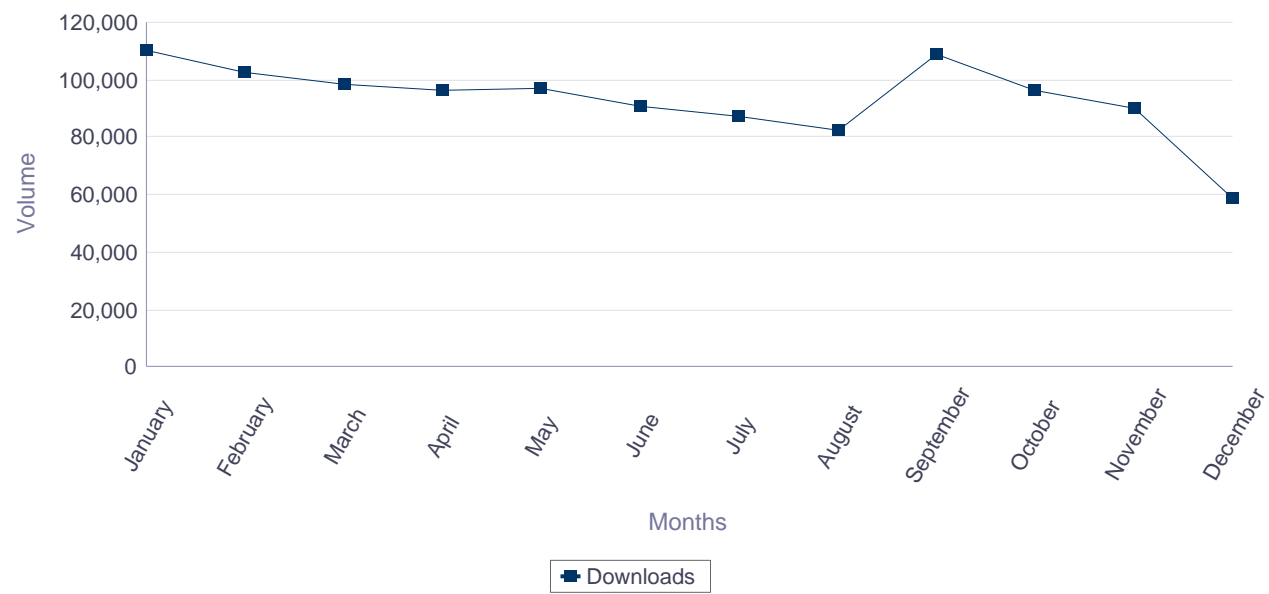

Documents downloaded in Portuguese during 2016

Documents downloaded in Portuguese (2016, by month)

Months	Downloads
January	110,392
February	102,793
March	98,145
April	96,071
May	97,316
June	90,773
July	87,006
August	82,132
September	108,617
October	96,193
November	89,837
December	58,863
Total	1,118,138

Documents downloaded in Portuguese (2016)