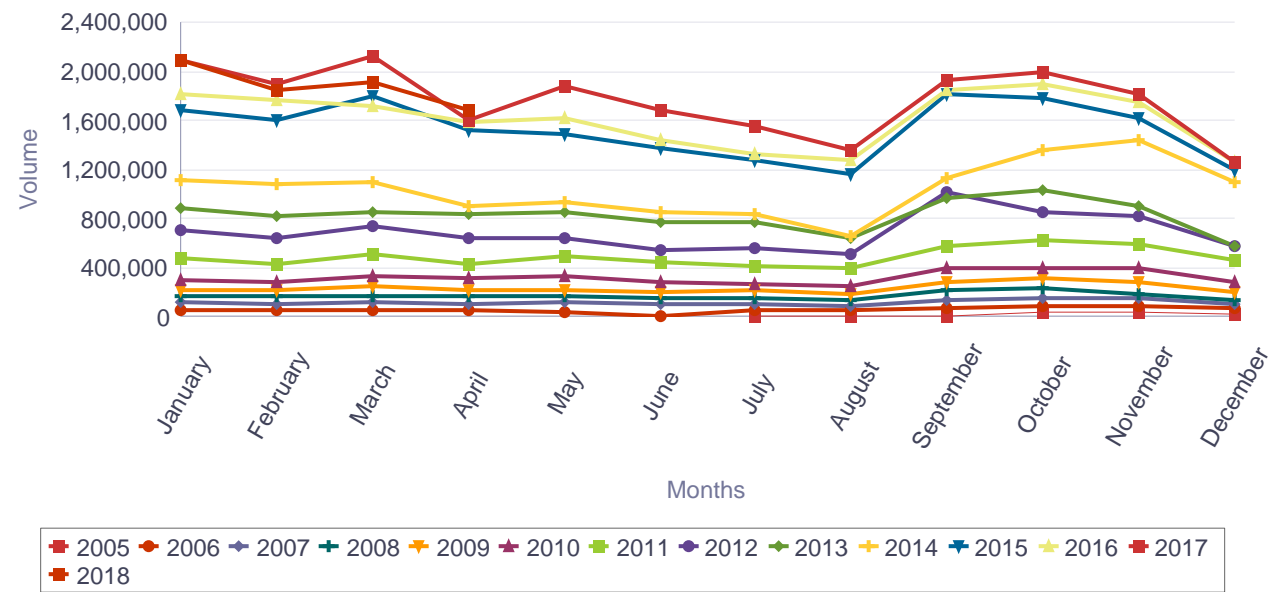

Europass CVs and Language Passports completed online from 2005

ECVs completed online

ELPs completed online