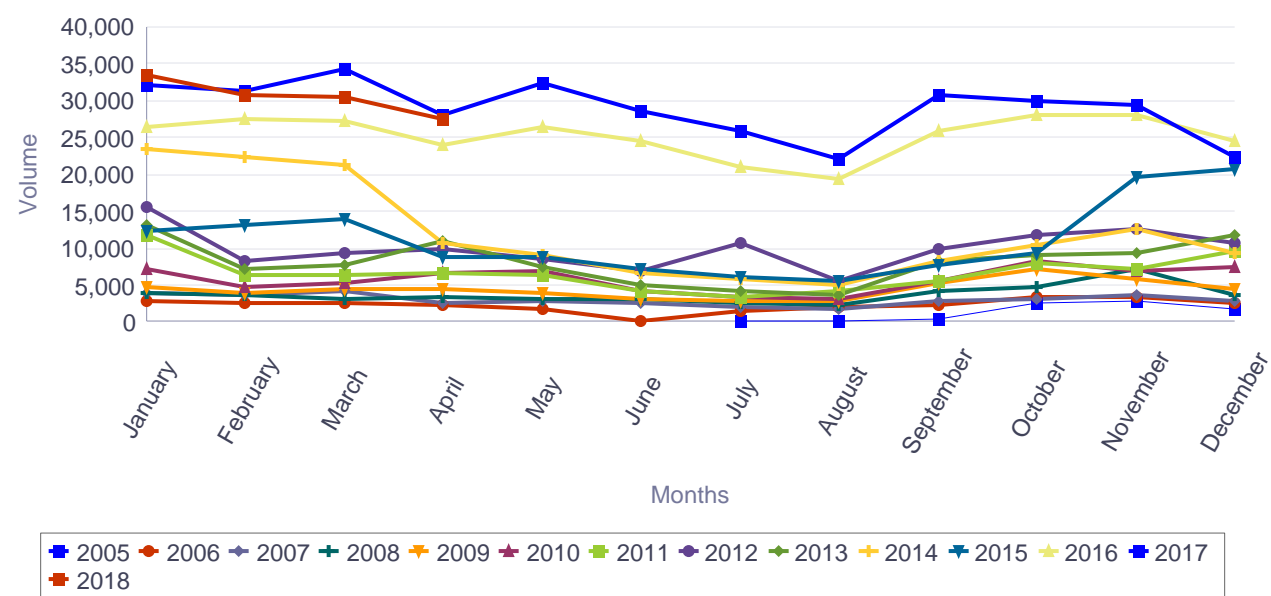

ELPs completed online

Europass CVs and Language Passports completed online since launch (by year)

YEAR	ECV	ELP	Total
2005	119,904	7,616	127,520
2006	728,374	27,486	755,860
2007	1,453,950	36,301	1,490,251
2008	2,093,169	44,801	2,137,970
2009	2,807,770	52,728	2,860,498
2010	3,849,150	69,724	3,918,874
2011	5,853,455	79,745	5,933,200
2012	8,239,423	119,639	8,359,062
2013	9,918,501	98,182	10,016,683
2014	12,491,254	144,329	12,635,583
2015	18,309,329	133,419	18,442,748
2016	19,283,241	303,727	19,586,968
2017	21,165,783	346,934	21,512,717
2018	7,518,457	122,205	7,640,662
Total	113,831,760	1,586,836	115,418,596