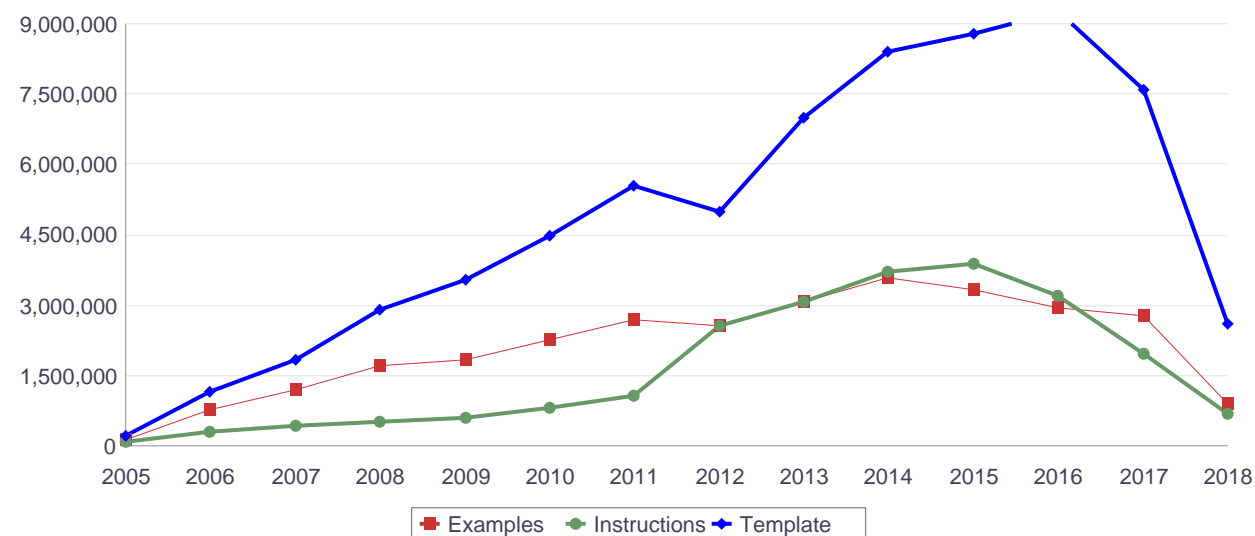

Downloads for the Europass portal

Downloads of Europass CV/ Europass Language Passport examples, instructions and templates since launch (by year)

Year	Total	Examples		Instructions		Template	
		ECV	ELP	ECV	ELP	ECV	ELP
2005	499,556	144,368	20,168	71,443	11,489	220,675	31,413
2006	2,499,163	756,593	105,681	322,567	45,341	1,144,629	124,352
2007	3,782,065	1,197,948	123,120	441,068	51,061	1,841,354	127,514
2008	5,481,365	1,716,066	132,911	524,410	60,874	2,906,228	140,876
2009	6,344,998	1,841,038	139,635	609,763	57,917	3,549,628	147,017
2010	7,922,590	2,269,224	140,744	819,359	62,325	4,475,910	155,028
2011	9,731,458	2,687,732	171,558	1,085,352	64,199	5,551,908	170,709
2012	10,417,824	2,561,909	145,390	2,574,440	64,078	4,982,600	89,407
2013	13,382,115	3,092,975	98,722	3,085,357	52,884	6,981,471	70,706
2014	15,875,199	3,594,212	79,347	3,709,668	44,244	8,387,149	60,579
2015	16,142,572	3,311,189	70,812	3,888,767	40,089	8,774,800	56,915
2016	15,555,850	2,940,110	51,099	3,208,577	33,980	9,262,851	59,233
2017	12,453,541	2,769,976	39,048	1,980,649	31,514	7,580,851	51,503
2018	4,298,989	922,375	15,419	705,845	15,384	2,619,711	20,255
Total	29,805,715	1,333,654	1,333,654	23,027,265	635,379	68,279,765	1,305,507

Downloads of Europass CV examples, instructions and templates since launch (by year)