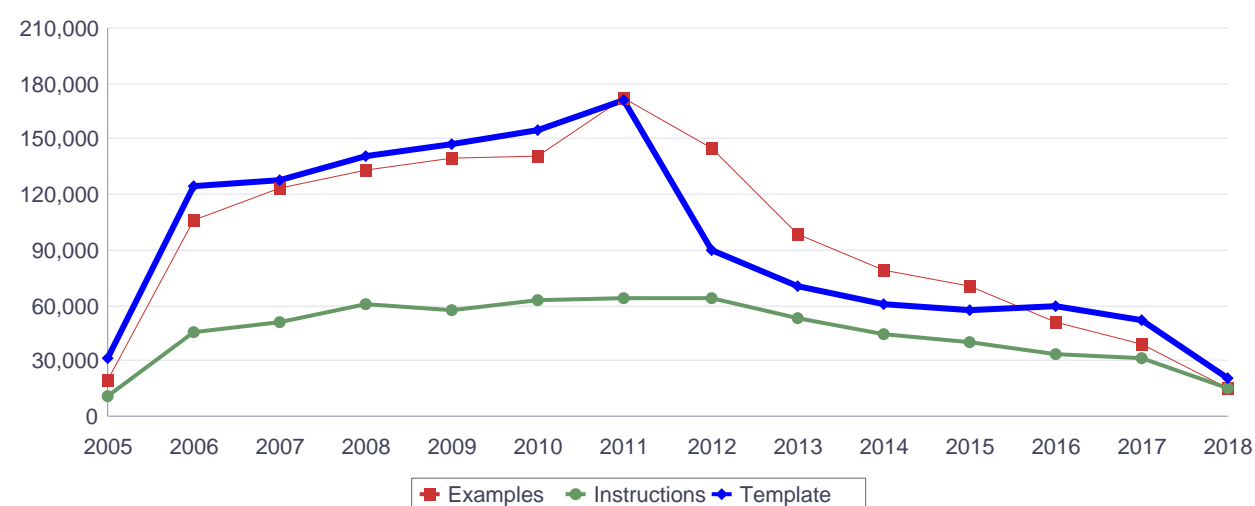

Downloads of Europass Language Passport examples, instructions and templates since launch (by year)