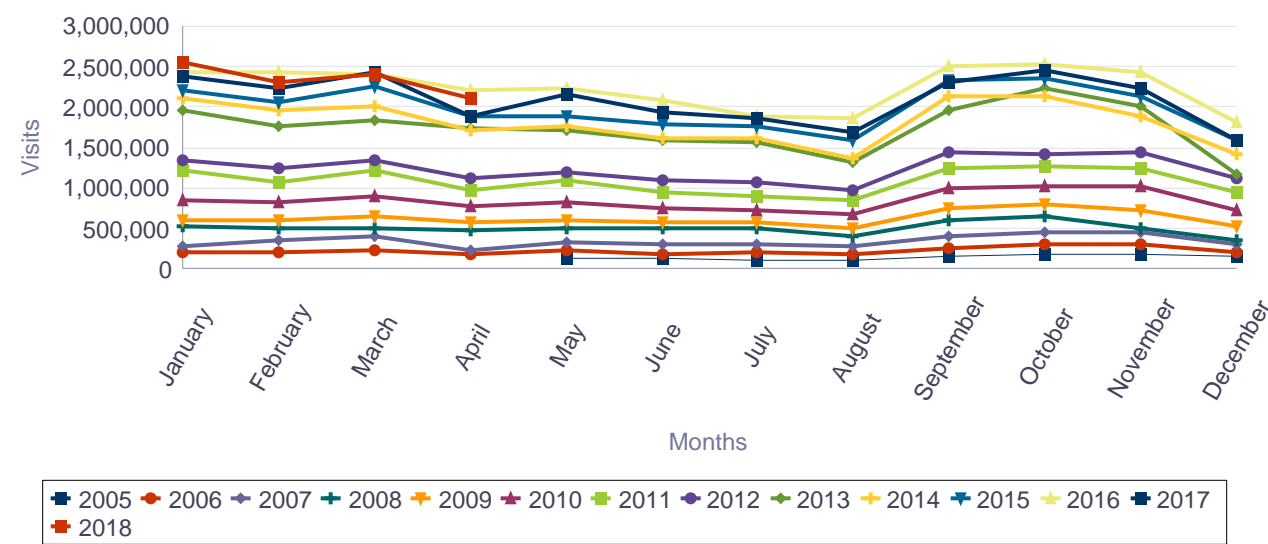

Europass website activity report since February 2005

Visits for the Europass portal

Total visits since launch (February 2005): 187,468,233

Total visits since launch (by year)

Year	Total Visits
2005	1,210,586
2006	2,768,666
2007	4,158,137
2008	6,047,691
2009	7,487,763
2010	10,091,597
2011	12,993,978
2012	14,812,624
2013	20,897,010
2014	21,750,563
2015	23,895,531
2016	26,816,336
2017	25,146,876
2018	9,390,875

Visits since launch (by month)

Visits since launch (by month)

Months	2005	2006	2007	2008	2009	2010	2011	2012	2013	2014	2015	2016	2017	2018
January		218,959	295,314	533,186	616,203	849,727	1,213,824	1,340,899	1,952,692	2,118,914	2,210,101	2,435,928	2,373,388	2,564,046
February		212,071	356,840	504,756	594,282	824,421	1,078,896	1,239,877	1,770,127	1,963,104	2,049,608	2,437,526	2,222,936	2,304,493
March		236,212	406,486	515,792	662,554	888,479	1,219,576	1,337,620	1,833,718	2,010,268	2,263,835	2,400,438	2,427,144	2,409,065
April		194,169	244,420	482,040	569,393	786,430	974,363	1,126,040	1,738,134	1,707,051	1,893,655	2,206,185	1,889,998	2,113,271
May	139,348	224,839	322,916	499,011	605,448	827,567	1,085,346	1,202,123	1,715,186	1,775,399	1,897,454	2,244,192	2,154,140	
June	138,224	196,906	311,399	500,602	574,033	756,199	960,858	1,085,735	1,594,735	1,627,206	1,790,725	2,078,814	1,934,398	
July	110,804	203,979	309,708	496,408	571,563	721,704	903,890	1,064,382	1,563,495	1,604,599	1,759,916	1,889,162	1,854,501	
August	122,085	186,411	278,115	400,729	496,441	688,105	846,673	982,531	1,330,845	1,363,709	1,590,563	1,858,220	1,696,794	
September	165,953	267,617	399,687	609,273	742,082	992,494	1,247,428	1,451,170	1,968,530	2,135,364	2,336,435	2,506,716	2,295,239	
October	187,746	313,214	466,668	648,551	790,075	1,026,163	1,268,915	1,425,358	2,238,691	2,141,583	2,359,594	2,530,107	2,452,678	
November	195,472	316,168	449,459	499,416	734,780	1,011,664	1,239,551	1,446,202	2,010,300	1,895,475	2,141,551	2,418,296	2,243,635	
December	150,954	198,121	317,125	357,927	530,909	718,644	954,658	1,110,687	1,180,557	1,407,891	1,602,094	1,810,752	1,602,025	
Total	1,210,586	2,768,666	4,158,137	6,047,691	7,487,763	10,091,597	12,993,978	14,812,624	20,897,010	21,750,563	23,895,531	26,816,336	25,146,876	9,390,875