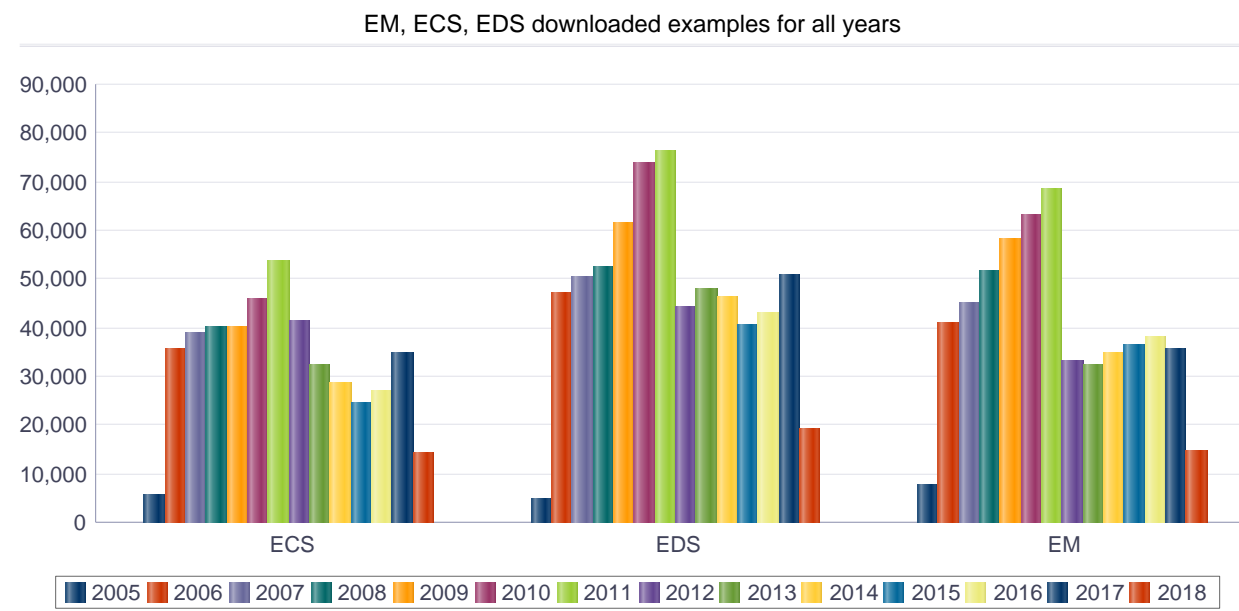

Downloads for the Europass portal

Downloads of Europass Mobility, Certificate Supplement, Diploma Supplement examples since launch (by year)

Downloads of Europass Mobility, Certificate Supplement, Diploma Supplement examples since launch (by year)

Year	ECS	EDS	EM	Total
2005	5,817	5,173	7,974	18,964
2006	35,811	47,174	40,904	123,889
2007	38,832	50,234	44,976	134,042
2008	40,210	52,372	51,580	144,162
2009	40,330	61,558	58,327	160,215
2010	45,693	73,840	63,049	182,582
2011	53,722	76,249	68,569	198,540
2012	41,411	44,265	33,350	119,026
2013	32,403	48,115	32,280	112,798
2014	28,767	46,194	34,803	109,764
2015	24,747	40,534	36,457	101,738
2016	26,901	43,174	38,194	108,269
2017	34,944	50,812	35,694	121,450
2018	14,488	19,422	14,816	48,726
Total	464,076	659,116	560,973	1,684,165