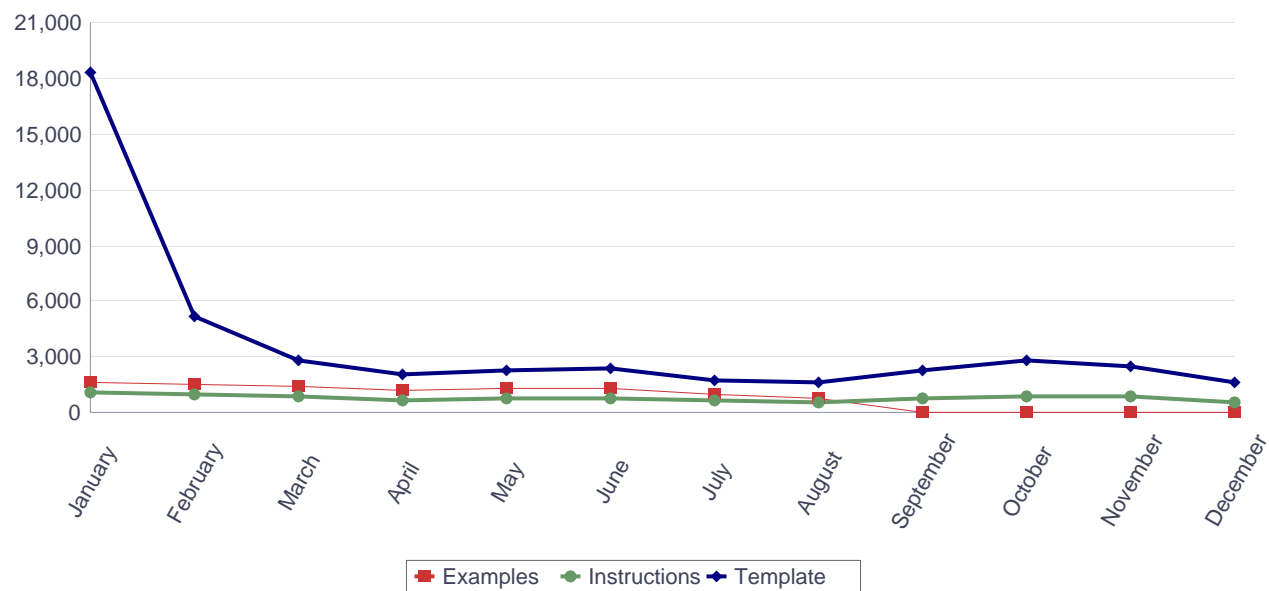

Documents downloaded in Czech during 2017

Downloads of Europass CV, Language Passport examples, instructions and templates in Czech (2017, by month)

Months	Total	Examples		Instructions		Template	
		ECV	ELP	ECV	ELP	ECV	ELP
January	21,367	1,699	88	1,084	58	18,309	129
February	7,943	1,591	62	1,005	59	5,141	85
March	5,371	1,440	63	939	39	2,787	103
April	4,211	1,187	71	708	43	2,073	129
May	4,546	1,275	15	813	9	2,331	103
June	4,580	1,286	0	815	0	2,410	69
July	3,550	1,050	0	644	0	1,803	53
August	3,091	769	0	583	0	1,676	63
September	3,158	0	0	750	0	2,286	122
October	3,819	0	0	945	0	2,799	75
November	3,517	0	0	880	0	2,531	106
December	2,332	0	0	620	0	1,659	53
Total		10,297	299	9,786	208	45,805	1,090

Downloads of Europass CV examples, instructions and templates in Czech (2017)