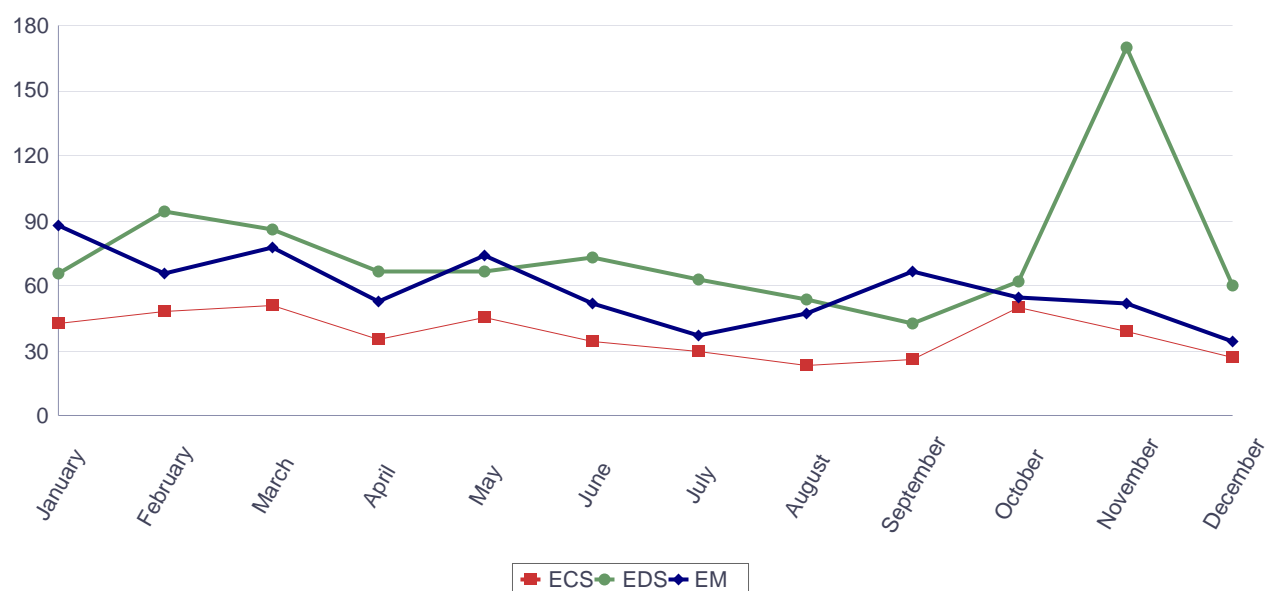

Documents downloaded in Czech during 2017

Downloads of examples of Europass Certificate Supplement, Diploma Supplement, Mobility in Czech (2017)

Downloads of examples of ECS, EDS, EM in Czech (2017)

Months	ECS	EDS	EM	Total
January	43	66	88	197
February	48	94	66	208
March	51	86	78	215
April	35	67	53	155
May	45	67	74	186
June	34	73	52	159
July	30	63	37	130
August	23	54	47	124
September	26	43	67	136
October	50	62	55	167
November	39	170	52	261
December	27	60	34	121
Total	451	905	703	2,059