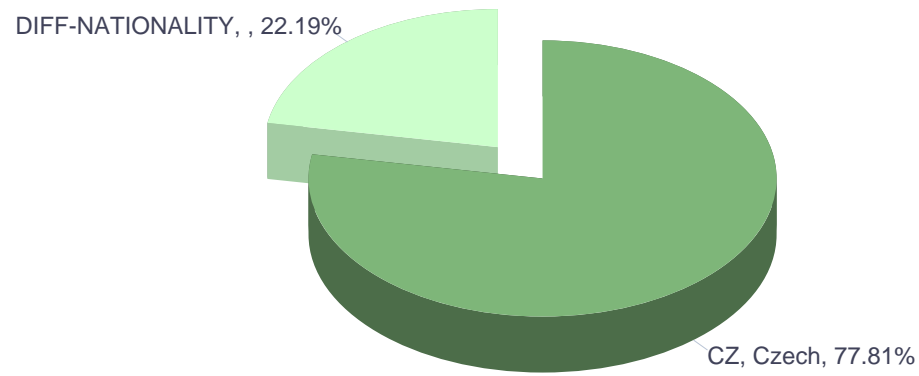

Europass CVs, Language Passports completed online(2017, Czech Republic, Czech)

Percentage of Europass online CV users residing in Czech Republic with nationality other than Czech (2017)

Country (Czech Republic) and Nationality (Czech)