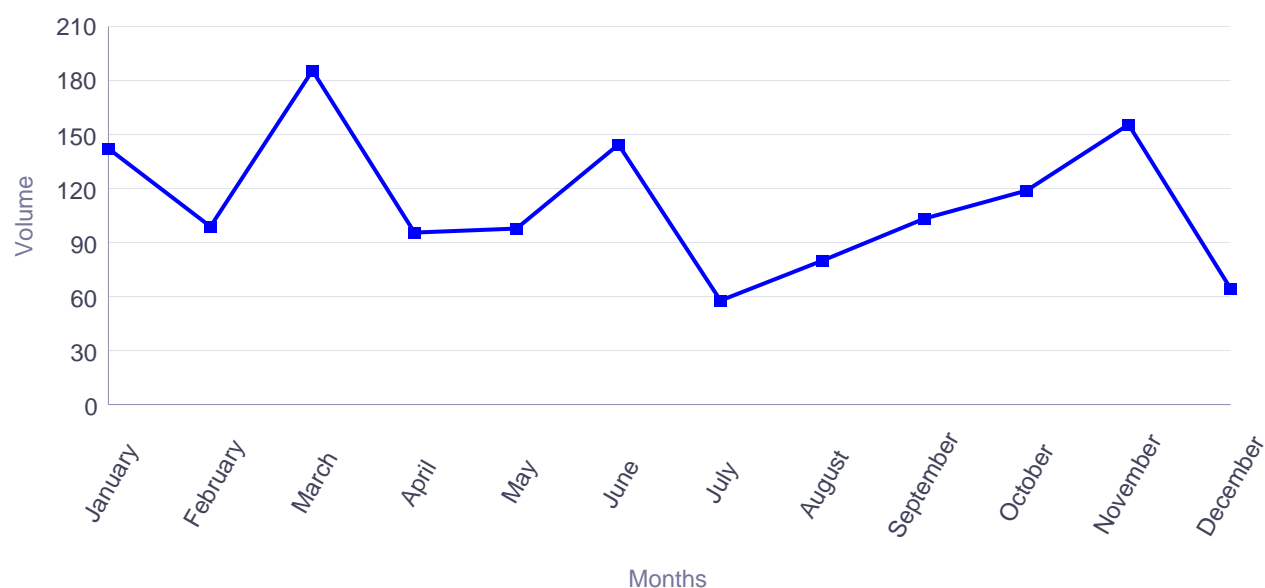

Europass Language Passports completed online in Czech during 2017

Europass CVs, Language Passports completed online in Czech (2017, by month)

Months	ECV	ELP	Total
January	14,713	142	14,855
February	13,946	99	14,045
March	15,730	186	15,916
April	11,427	96	11,523
May	12,271	98	12,369
June	12,726	144	12,870
July	8,727	58	8,785
August	8,735	80	8,815
September	10,940	103	11,043
October	13,570	119	13,689
November	13,030	156	13,186
December	7,249	65	7,314
Total	143,064	1,346	144,410