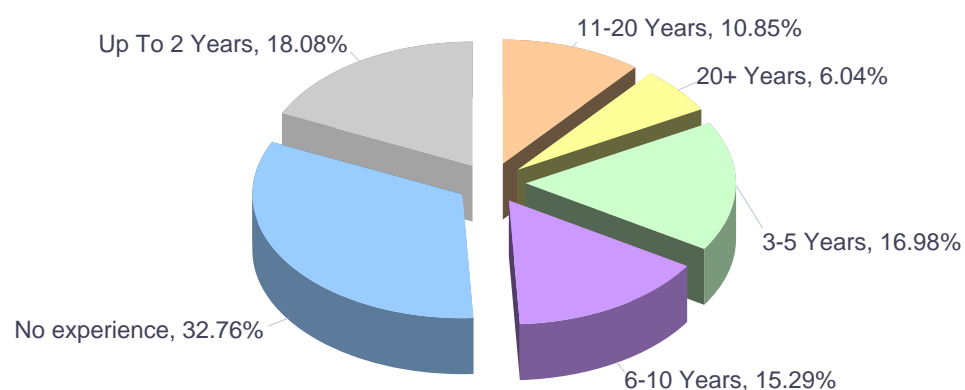

Europass CVs, Language Passports completed online(2017, Czech Republic, Czech)

Years of work experience of Europass online CV users residing in Czech Republic (2017)

Years of experience of ECV online users residing in Czech Republic (2017)

Years of experience of ECV online users residing in Czech Republic (2017, by month)

Months	No experience	Up To 2 Years	3-5 Years	6-10 Years	11-20 Years	20+ Years	Total
January	6,854	3,495	3,624	3,601	2,366	1,344	21,284
February	7,371	3,733	3,400	2,907	2,300	1,009	20,720
March	8,585	3,982	3,863	3,110	2,101	1,311	22,952
April	6,068	2,816	3,089	2,582	1,932	1,006	17,493
May	6,028	2,998	2,996	2,600	1,887	972	17,481
June	6,057	3,334	3,043	2,755	2,037	1,047	18,273
July	3,079	2,456	2,296	2,121	1,572	713	12,237
August	3,371	2,373	2,272	2,362	1,346	917	12,641
September	4,477	2,993	2,770	2,468	1,771	1,013	15,492
October	5,897	3,647	3,219	3,009	2,151	1,262	19,185
November	6,617	3,414	2,881	2,615	1,933	1,260	18,720
December	3,683	2,330	1,843	1,658	1,165	702	11,381
Total	68,087	37,571	35,296	31,788	22,561	12,556	207,859