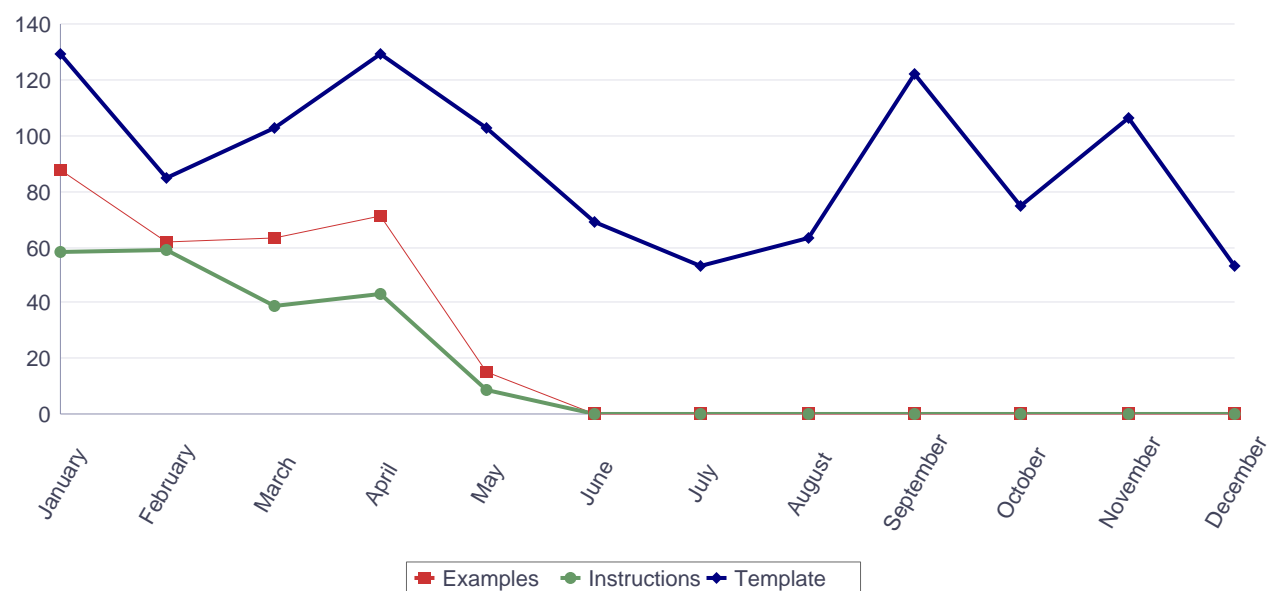

Downloads of Europass Language Passport examples, instructions and templates in Czech (2017)