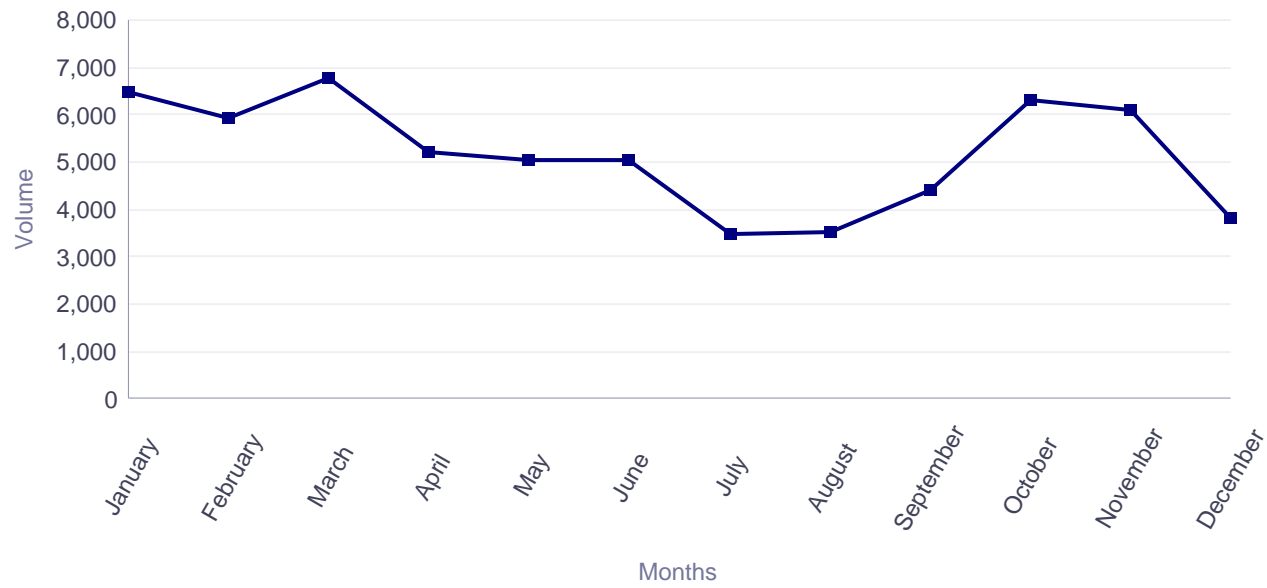

Europass CVs, Language Passports completed online(2017, Czech Republic, Czech)

Europass CVs completed online during 2017 by Czech citizens

ECVs completed online by Czech citizens (2017)

ECVs completed online by Czech citizens (2017, by month)

Months	ECV
January	6,464
February	5,935
March	6,793
April	5,212
May	5,034
June	5,028
July	3,462
August	3,517
September	4,415
October	6,319
November	6,076
December	3,827
Total	62,082