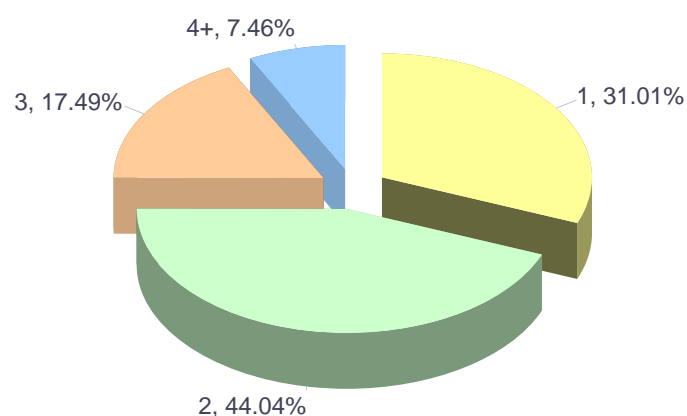

Europass CVs, Language Passports completed online(2017, Czech Republic, Czech)

Number of foreign languages spoken by users of Europass CV online residing in Czech Republic (2017)

Number of foreign languages spoken by users of ECV online residing in Czech Republic (2017)

Czech Republic

Number of foreign languages spoken by users of ECV online residing in Czech Republic (2017, by month)

Months	1	2	3	4+	Total
January	5,823	8,316	3,203	1,429	18,771
February	5,500	8,261	3,522	1,291	18,574
March	6,553	8,645	3,536	1,440	20,174
April	4,918	6,463	2,901	1,256	15,538
May	5,242	6,463	2,722	1,162	15,589
June	4,849	7,552	2,671	1,177	16,249
July	3,507	4,927	1,768	831	11,033
August	3,613	4,952	1,788	875	11,228
September	4,181	6,177	2,525	1,031	13,914
October	5,491	7,394	2,955	1,224	17,064
November	4,719	7,715	2,926	1,225	16,585
December	2,794	4,375	1,747	818	9,734
Total	57,190	81,240	32,264	13,759	184,453