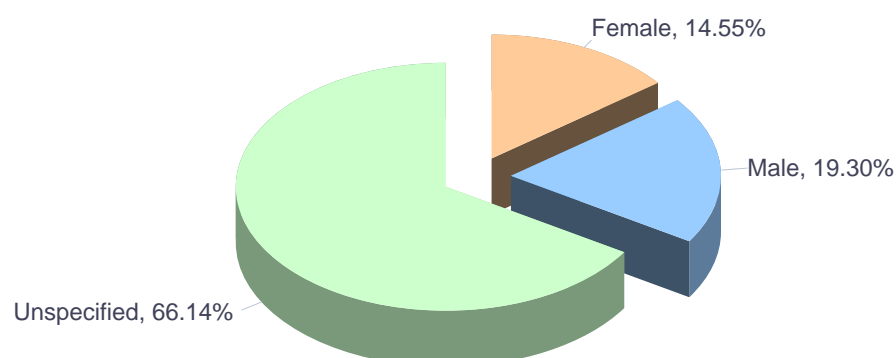

Europass CVs, Language Passports completed online(2017, Czech Republic, Czech)

Europass CV online users residing in Czech Republic by gender (2017)

ECV online users residing in Czech Republic by gender (2017)

ECV online users residing in Czech Republic by gender (2017, by month)

Months	Female	Male	Unspecified	Total
January	3,328	3,963	13,993	21,284
February	3,358	3,798	13,564	20,720
March	3,057	4,452	15,443	22,952
April	2,622	3,299	11,572	17,493
May	2,378	3,435	11,668	17,481
June	2,399	3,504	12,370	18,273
July	1,513	2,522	8,202	12,237
August	1,686	2,450	8,505	12,641
September	2,151	2,562	10,779	15,492
October	2,992	4,046	12,147	19,185
November	2,979	3,832	11,909	18,720
December	1,789	2,258	7,334	11,381
Total	30,252	40,121	137,486	207,859