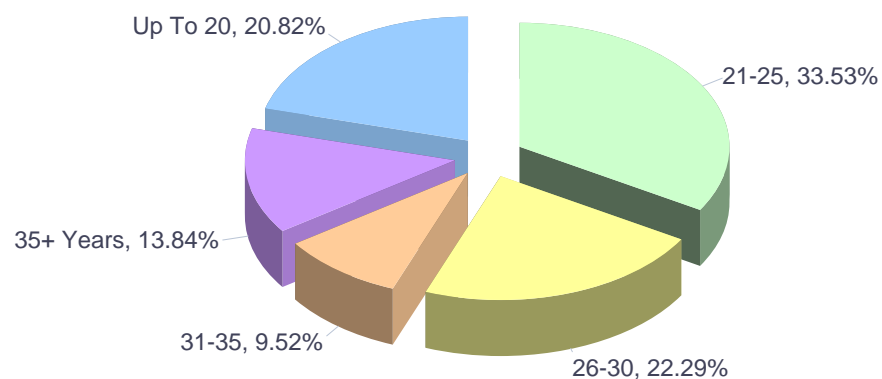

Europass CVs, Language Passports completed online(2017, Czech Republic, Czech)

Age of Europass CV online users residing in Czech Republic (2017)

Age of ECV online users residing in Czech Republic (2017)

Age of ECV online users residing in Czech Republic (2017, by month)

Months	Up To 20	21-25	26-30	31-35	35+ Years	Total
January	1,773	2,915	1,938	885	1,338	8,849
February	1,921	3,107	1,947	579	1,015	8,569
March	2,181	3,279	1,946	942	1,003	9,351
April	1,724	2,245	1,614	601	905	7,089
May	1,840	2,126	1,456	730	892	7,044
June	1,578	2,556	1,442	759	992	7,327
July	576	1,917	1,240	509	836	5,078
August	553	2,049	1,307	586	955	5,450
September	1,102	2,293	1,339	584	864	6,182
October	1,731	3,018	1,967	1,020	1,328	9,064
November	2,363	2,277	2,023	760	1,120	8,543
December	905	1,593	1,310	390	877	5,075
Total	18,247	29,375	19,529	8,345	12,125	87,621