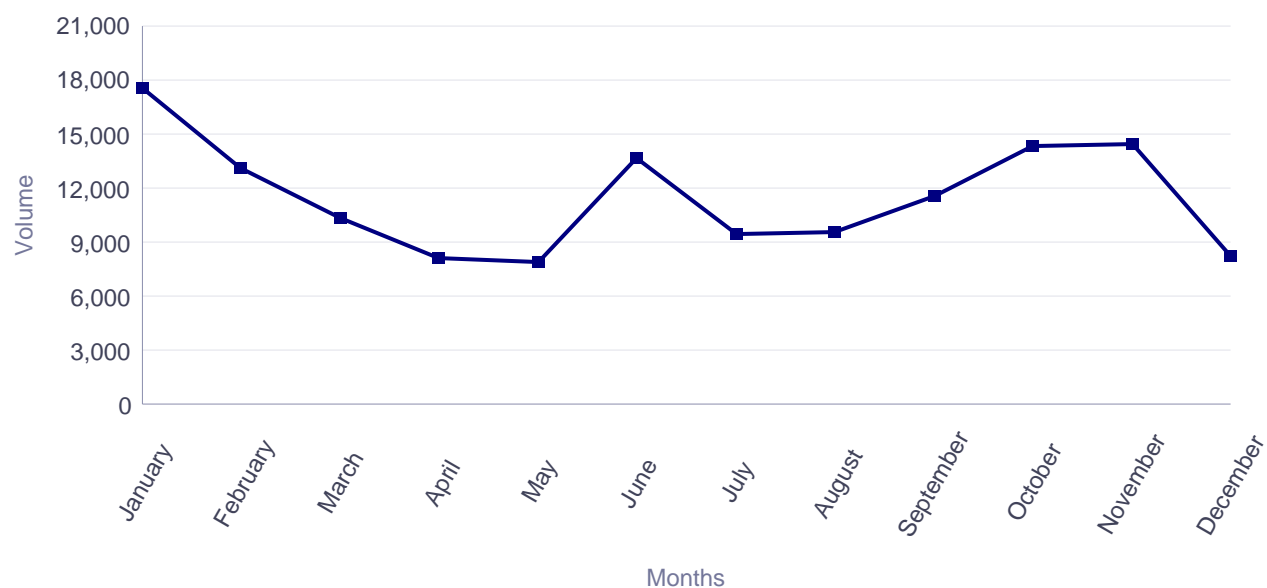

Europass CVs, Language Passports completed online(2017, Czech Republic, Czech)

Europass CVs, Language Passports completed online during 2017 by Czech native speakers

ECVs, ELPs completed online by Czech native speakers (2017)

ECVs, ELPs completed online by Czech native speakers (2017, by month)

Months	ECV	ELP	Total
January	17,260	260	17,520
February	12,983	186	13,169
March	10,203	182	10,385
April	7,962	114	8,076
May	7,840	82	7,922
June	13,485	234	13,719
July	9,365	113	9,478
August	9,451	112	9,563
September	11,439	145	11,584
October	14,206	151	14,357
November	14,210	214	14,424
December	8,067	168	8,235
Total	136,471	1,961	138,432