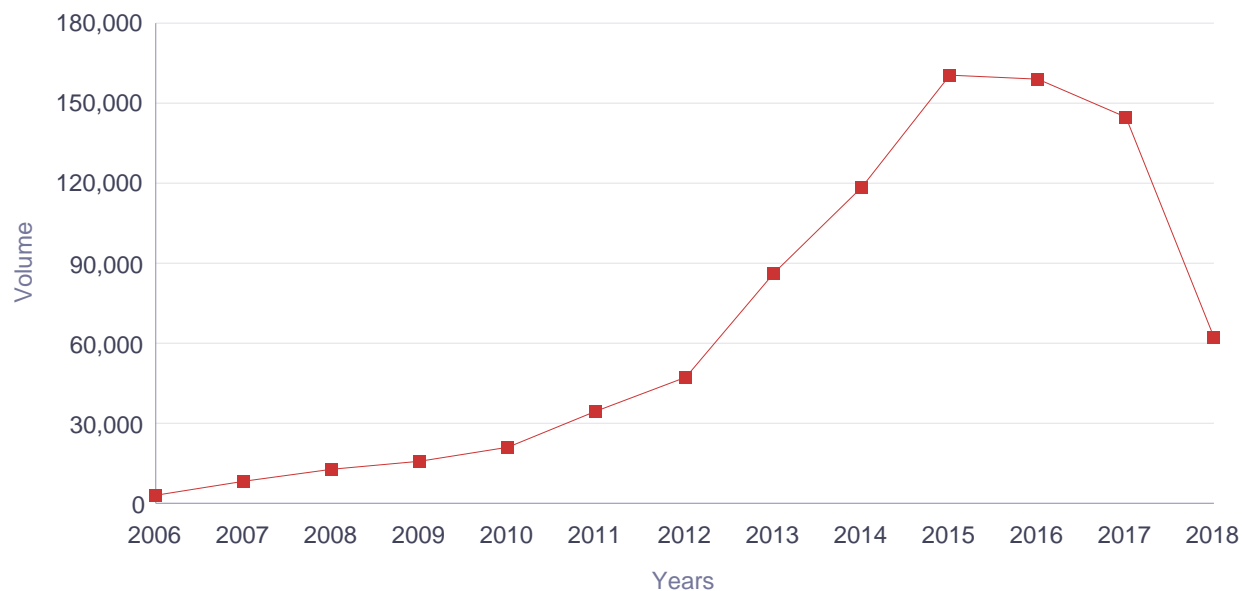

Europass CVs, Language Passports completed online in Czech by citizens residing in Czech Republic

Europass CVs, Language Passports completed online in Czech

ECVs, ELPs completed online in Czech

ECVs, ELPs completed online in Czech

YEAR	ECV	ELP	Total
2006	3,024	158	3,182
2007	7,618	395	8,013
2008	12,579	422	13,001
2009	15,475	398	15,873
2010	20,962	506	21,468
2011	33,886	542	34,428
2012	46,397	1,012	47,409
2013	85,687	691	86,378
2014	117,323	1,009	118,332
2015	159,730	1,034	160,764
2016	156,930	1,946	158,876
2017	143,064	1,346	144,410
2018	61,996	628	62,624
Total	864,671	10,087	874,758