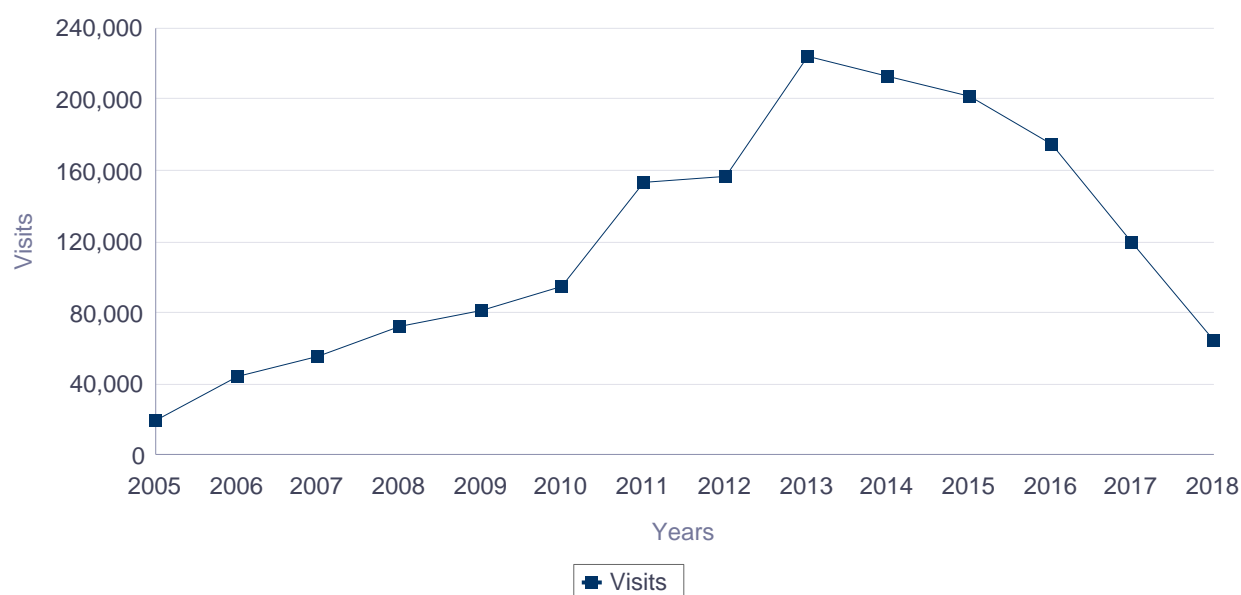

Europass website activity report since February 2005 (Czech Republic, Czech)

State of play: May 2018

Visits from Czech Republic since launch (by year)

Year	Visits
2005	19,967
2006	43,977
2007	55,865
2008	72,403
2009	81,507
2010	94,659
2011	152,748
2012	156,681
2013	224,459
2014	212,737
2015	201,645
2016	174,607
2017	119,081
2018	63,904
Total	1,674,240

Visits from Czech Republic