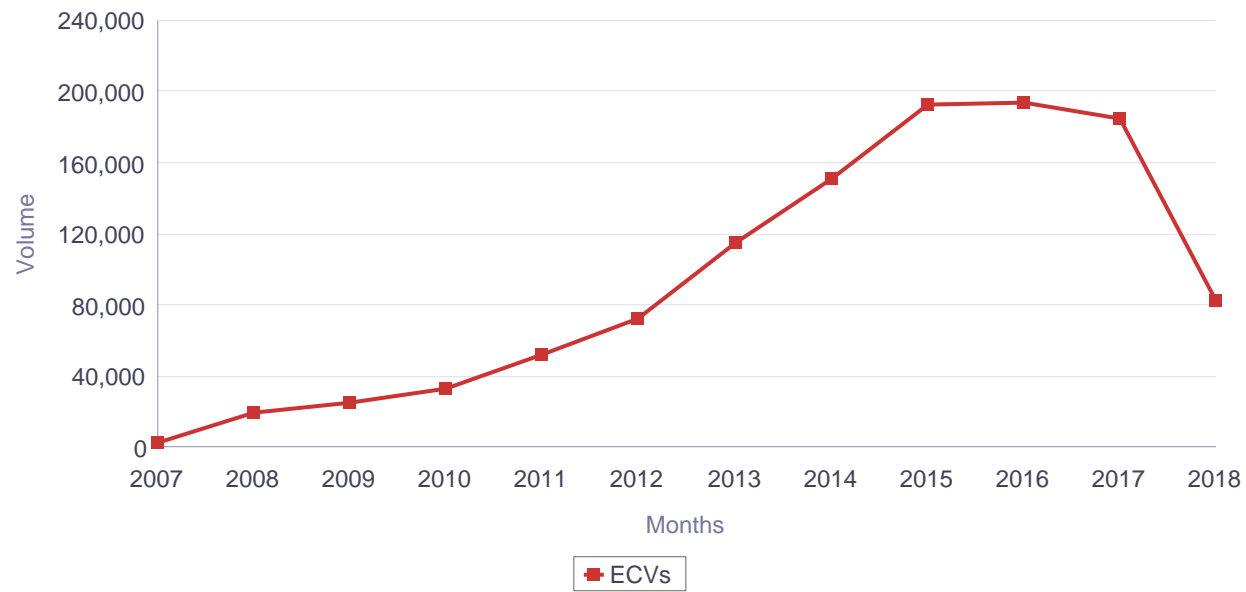

Europass CVs completed online by citizens residing in Czech Republic

ECVs completed online by citizens residing in Czech Republic

ECVs completed online by citizens residing in Czech Republic

YEAR	ECV
2007	2,629
2008	19,492
2009	24,726
2010	33,234
2011	51,602
2012	72,289
2013	115,257
2014	150,781
2015	193,200
2016	193,601
2017	184,887
2018	82,369
Total	1,124,067