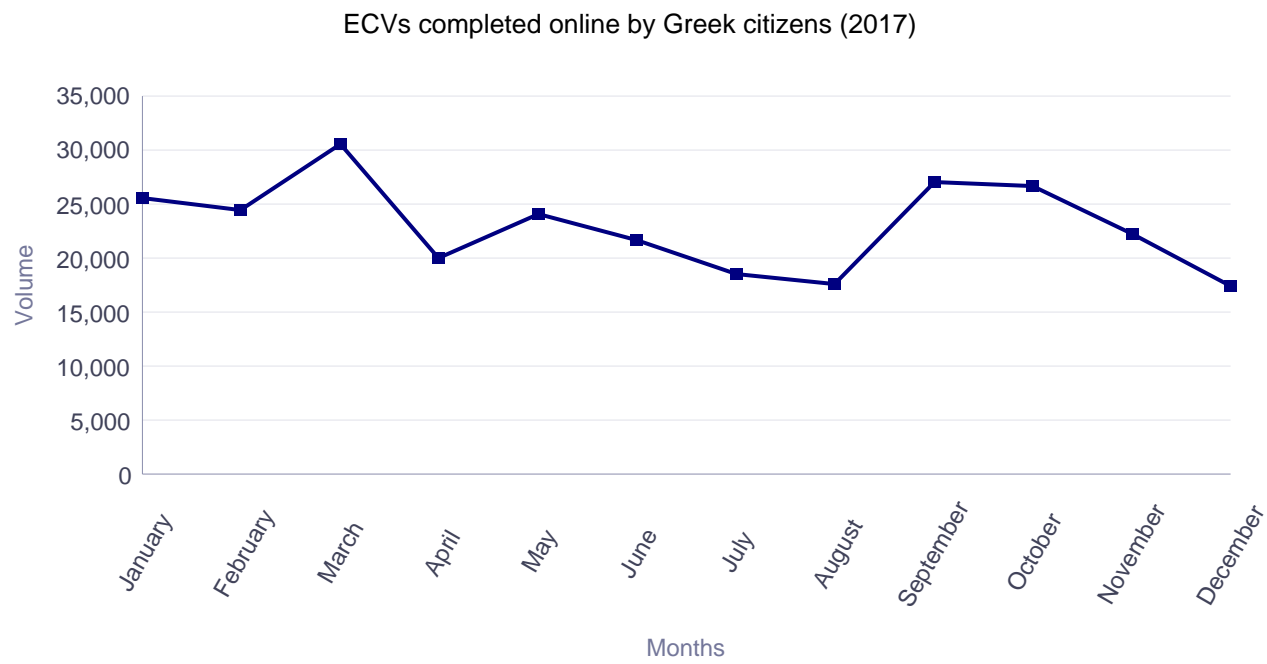

Europass CVs, Language Passports completed online(2017, Greece, Greek)

Europass CVs completed online during 2017 by Greek citizens

ECVs completed online by Greek citizens (2017, by month)

Months	ECV
January	25,622
February	24,505
March	30,566
April	19,977
May	24,042
June	21,614
July	18,626
August	17,606
September	27,069
October	26,644
November	22,252
December	17,371
Total	275,894