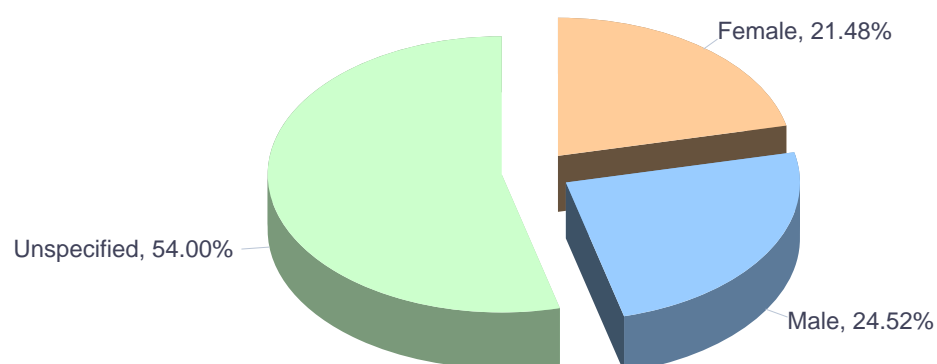

Europass CVs, Language Passports completed online(2017, Greece, Greek)

Europass CV online users residing in Greece by gender (2017)

ECV online users residing in Greece by gender (2017)

ECV online users residing in Greece by gender (2017, by month)

Months	Female	Male	Unspecified	Total
January	10,678	12,682	27,758	51,118
February	10,487	12,161	27,256	49,904
March	13,551	15,439	36,213	65,203
April	8,258	9,602	22,240	40,100
May	10,783	11,620	27,318	49,721
June	9,042	10,558	24,149	43,749
July	8,094	8,768	20,717	37,579
August	7,718	8,379	20,182	36,279
September	11,840	12,586	29,943	54,369
October	11,638	12,744	25,188	49,570
November	9,044	10,944	20,477	40,465
December	6,946	9,325	15,395	31,666
Total	118,079	134,808	296,836	549,723