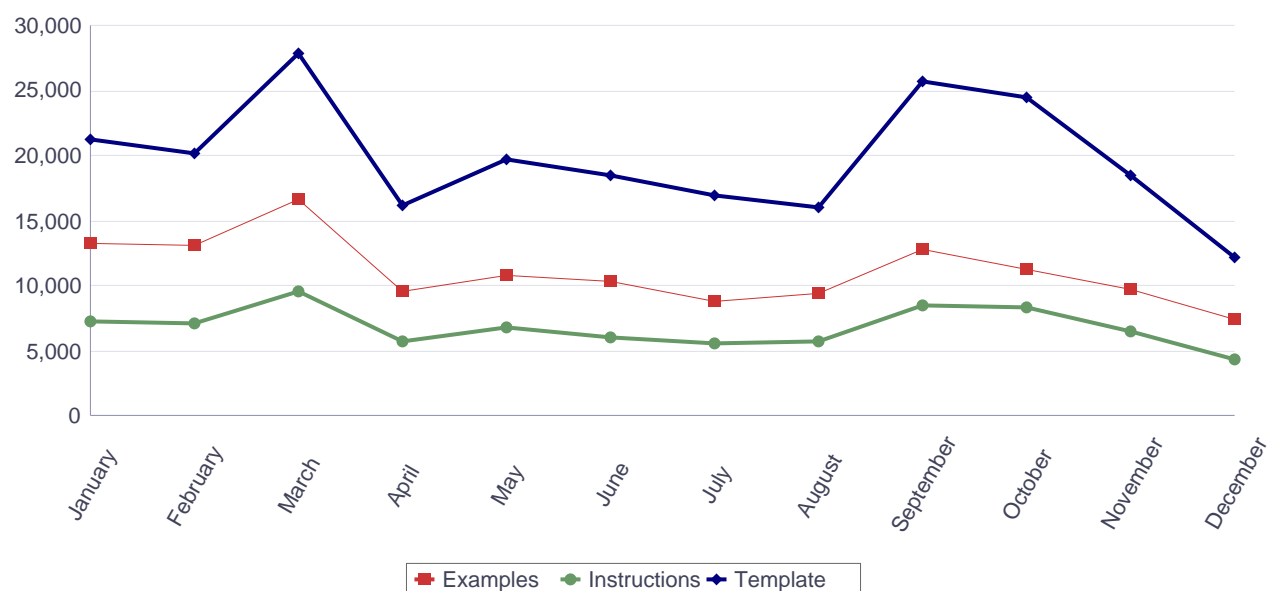

Documents downloaded in Greek during 2017

Downloads of Europass CV, Language Passport examples, instructions and templates in Greek (2017, by month)

Months	Total	Examples		Instructions		Template	
		ECV	ELP	ECV	ELP	ECV	ELP
January	42,048	13,248	130	7,242	95	21,237	96
February	40,751	13,104	121	7,126	72	20,211	117
March	54,361	16,643	149	9,520	66	27,863	120
April	31,787	9,634	115	5,663	59	16,219	97
May	37,600	10,872	96	6,770	60	19,699	103
June	35,128	10,323	90	6,076	46	18,530	63
July	31,493	8,804	66	5,608	35	16,915	65
August	31,296	9,367	72	5,682	51	16,055	69
September	47,377	12,807	93	8,567	51	25,760	99
October	44,291	11,248	127	8,310	87	24,407	112
November	35,142	9,786	116	6,503	88	18,517	132
December	24,229	7,410	60	4,390	65	12,234	70
Total		133,246	1,235	81,457	775	237,647	1,143

Downloads of Europass CV examples, instructions and templates in Greek (2017)