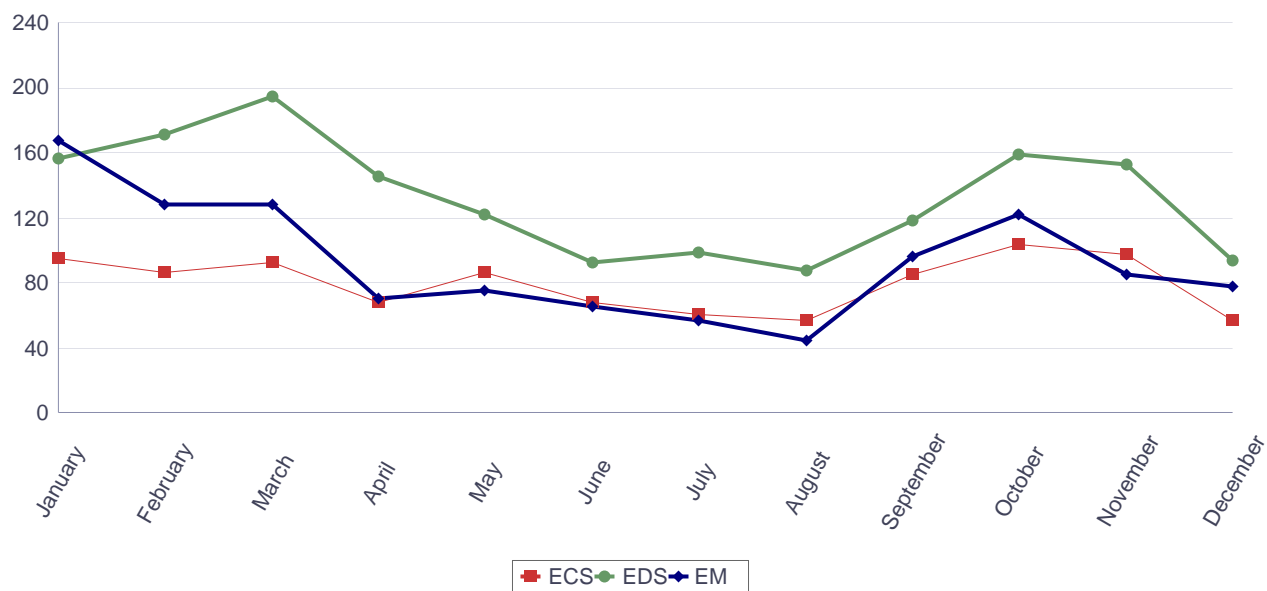

Documents downloaded in Greek during 2017

Downloads of examples of Europass Certificate Supplement, Diploma Supplement, Mobility in Greek (2017)

Downloads of examples of ECS, EDS, EM in Greek (2017)

Months	ECS	EDS	EM	Total
January	95	156	168	419
February	86	171	128	385
March	92	195	128	415
April	68	145	71	284
May	86	122	75	283
June	68	92	65	225
July	61	99	57	217
August	57	87	45	189
September	85	118	96	299
October	104	159	122	385
November	98	153	85	336
December	57	94	78	229
Total	957	1,591	1,118	3,666