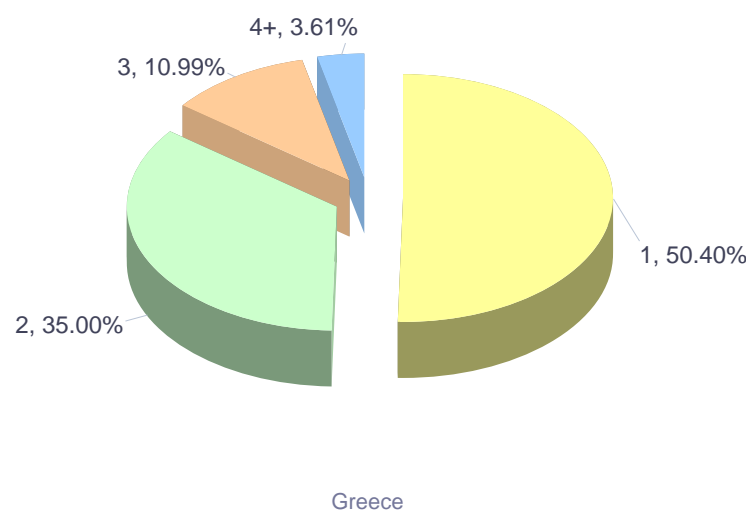

Europass CVs, Language Passports completed online(2017, Greece, Greek)

Number of foreign languages spoken by users of Europass CV online residing in Greece (2017)

Number of foreign languages spoken by users of ECV online residing in Greece (2017)

Number of foreign languages spoken by users of ECV online residing in Greece (2017, by month)

Months	1	2	3	4+	Total
January	23,600	15,349	4,598	1,926	45,473
February	22,992	15,654	4,446	1,417	44,509
March	28,932	20,942	6,498	1,980	58,352
April	17,386	12,669	4,350	1,475	35,880
May	21,757	16,436	4,634	1,641	44,468
June	19,855	13,274	4,371	1,520	39,020
July	16,480	12,177	3,575	1,262	33,494
August	16,401	11,191	3,622	1,087	32,301
September	25,429	16,799	5,026	1,433	48,687
October	22,091	15,470	5,258	1,633	44,452
November	18,476	11,872	4,374	1,261	35,983
December	13,894	9,917	3,177	1,089	28,077
Total	247,293	171,750	53,929	17,724	490,696