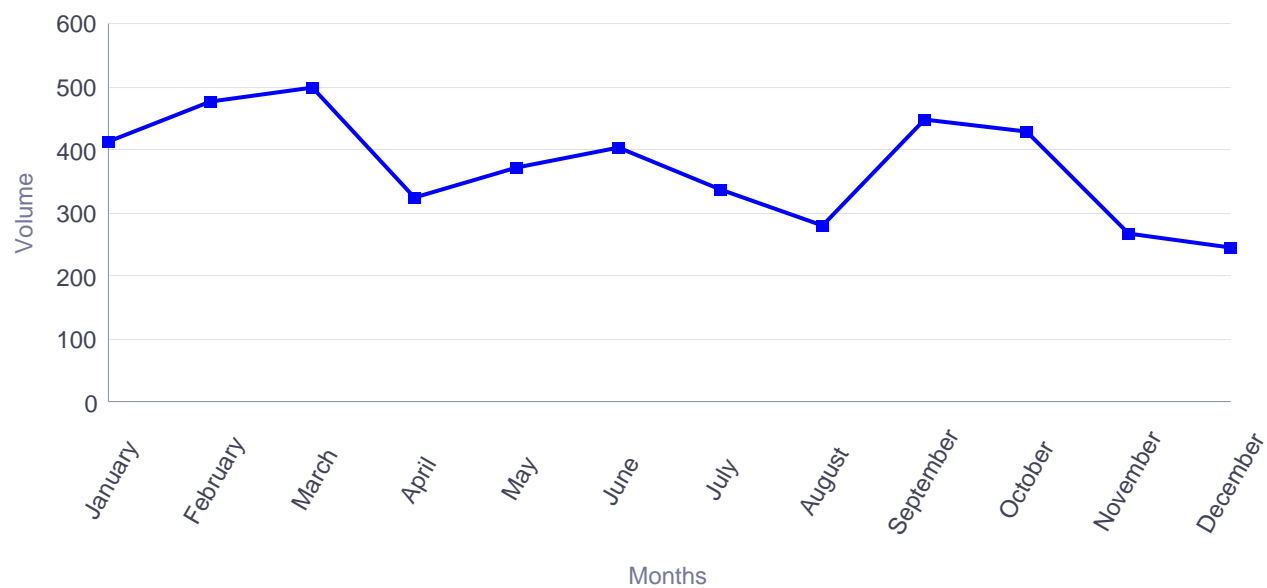

Europass Language Passports completed online in Greek during 2017

Europass CVs, Language Passports completed online in Greek (2017, by month)

Months	ECV	ELP	Total
January	44,808	412	45,220
February	44,954	475	45,429
March	57,167	499	57,666
April	33,523	325	33,848
May	42,536	371	42,907
June	37,835	402	38,237
July	33,216	338	33,554
August	31,109	280	31,389
September	45,117	448	45,565
October	39,897	430	40,327
November	32,441	268	32,709
December	23,621	246	23,867
Total	466,224	4,494	470,718