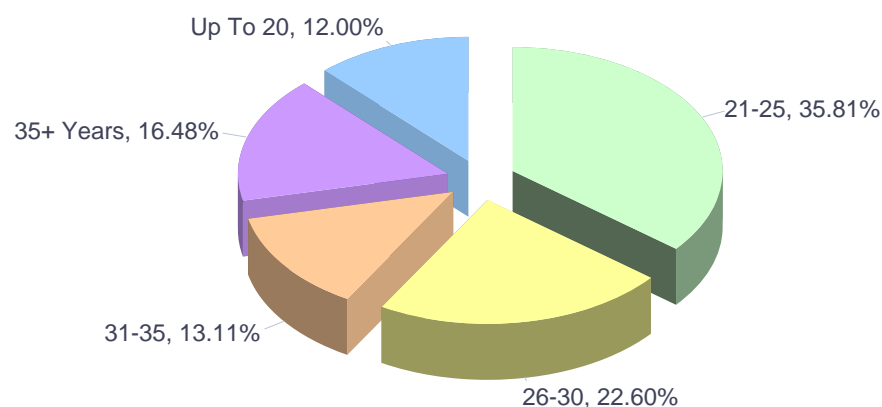

Europass CVs, Language Passports completed online(2017, Greece, Greek)

Age of Europass CV online users residing in Greece (2017)

Age of ECV online users residing in Greece (2017)

Age of ECV online users residing in Greece (2017, by month)

Months	Up To 20	21-25	26-30	31-35	35+ Years	Total
January	3,348	9,554	6,690	3,814	4,713	28,119
February	4,101	9,570	6,260	3,473	3,961	27,365
March	6,422	12,846	7,065	3,975	4,946	35,254
April	2,284	8,014	5,018	3,054	3,374	21,744
May	3,245	10,155	6,425	3,277	3,903	27,005
June	3,115	8,577	5,759	2,902	3,618	23,971
July	2,161	7,233	4,572	3,054	3,873	20,893
August	1,525	7,163	4,452	2,617	4,199	19,956
September	2,595	11,200	7,110	3,812	5,563	30,280
October	2,973	11,099	6,778	3,993	5,430	30,273
November	2,981	8,631	5,480	3,623	4,057	24,772
December	2,356	6,636	4,243	2,942	3,287	19,464
Total	37,106	110,678	69,852	40,536	50,924	309,096