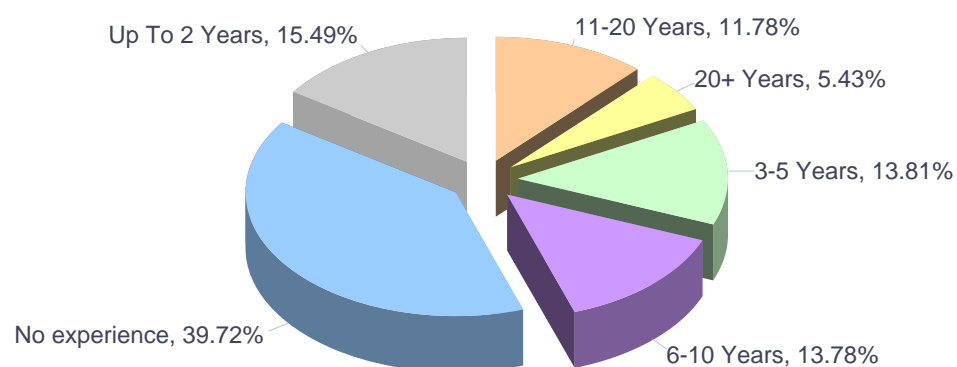

Europass CVs, Language Passports completed online(2017, Greece, Greek)

Years of work experience of Europass online CV users residing in Greece (2017)

Years of experience of ECV online users residing in Greece (2017)

Years of experience of ECV online users residing in Greece (2017, by month)

Months	No experience	Up To 2 Years	3-5 Years	6-10 Years	11-20 Years	20+ Years	Total
January	19,618	8,034	6,977	7,486	6,264	2,739	51,118
February	20,515	7,313	6,653	7,400	5,545	2,478	49,904
March	28,997	9,778	8,374	8,389	6,724	2,941	65,203
April	15,882	6,556	5,740	5,412	4,558	1,952	40,100
May	20,110	7,410	7,038	6,859	5,814	2,490	49,721
June	17,785	6,708	6,350	5,692	4,701	2,513	43,749
July	14,276	5,643	5,194	5,183	5,262	2,021	37,579
August	13,451	5,377	4,930	5,150	5,002	2,369	36,279
September	20,680	8,539	7,431	7,801	6,602	3,316	54,369
October	19,102	7,893	6,853	6,846	5,877	2,999	49,570
November	15,459	6,832	6,052	5,206	4,767	2,149	40,465
December	12,452	5,089	4,337	4,305	3,619	1,864	31,666
Total	218,327	85,172	75,929	75,729	64,735	29,831	549,723