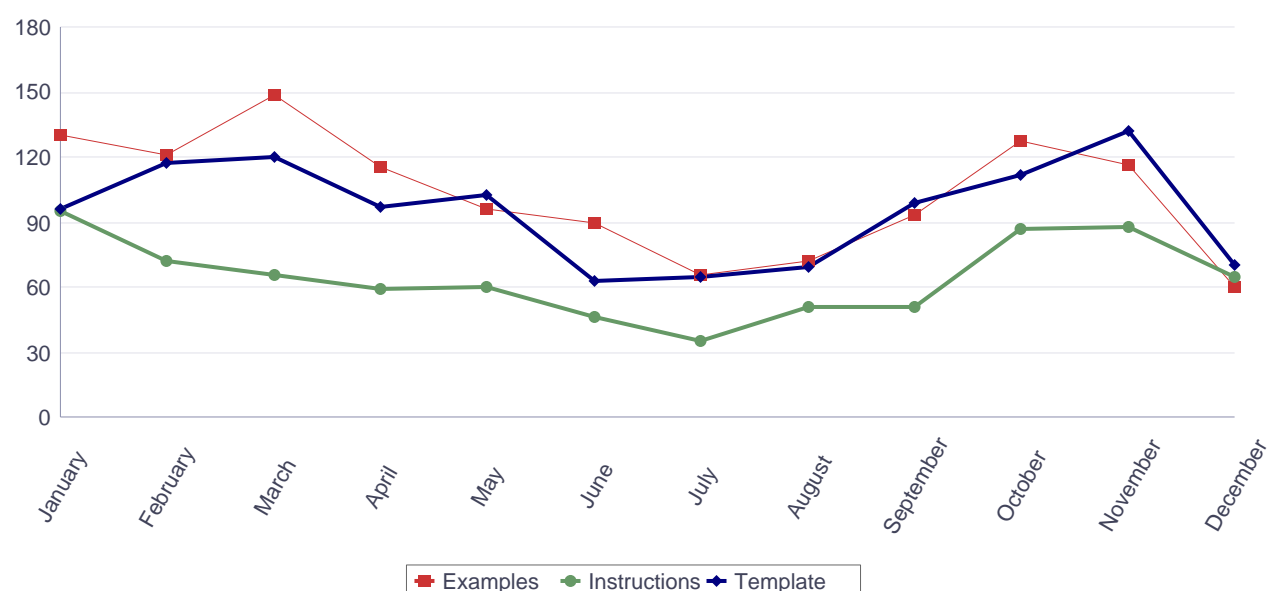

Downloads of Europass Language Passport examples, instructions and templates in Greek (2017)