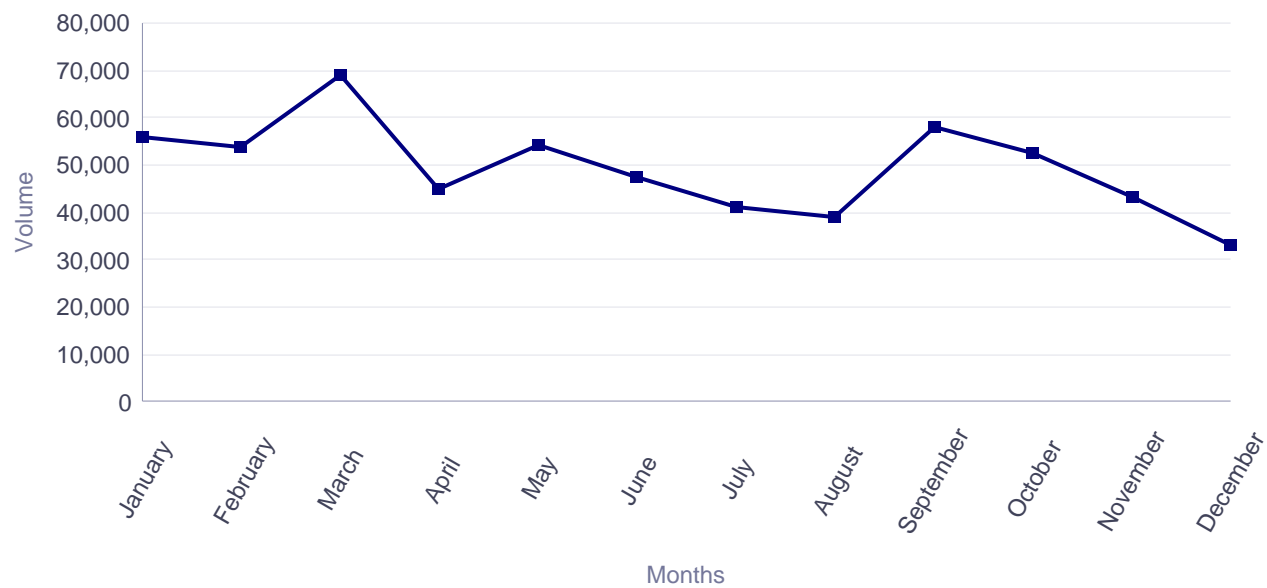

Europass CVs, Language Passports completed online(2017, Greece, Greek)

Europass CVs, Language Passports completed online during 2017 by Greek native speakers

ECVs, ELPs completed online by Greek native speakers (2017)

ECVs, ELPs completed online by Greek native speakers (2017, by month)

Months	ECV	ELP	Total
January	54,932	907	55,839
February	53,034	915	53,949
March	67,558	1,232	68,790
April	43,940	832	44,772
May	53,026	1,083	54,109
June	46,536	1,032	47,568
July	40,242	830	41,072
August	38,273	785	39,058
September	56,920	1,217	58,137
October	51,438	1,119	52,557
November	42,682	688	43,370
December	32,595	684	33,279
Total	581,176	11,324	592,500