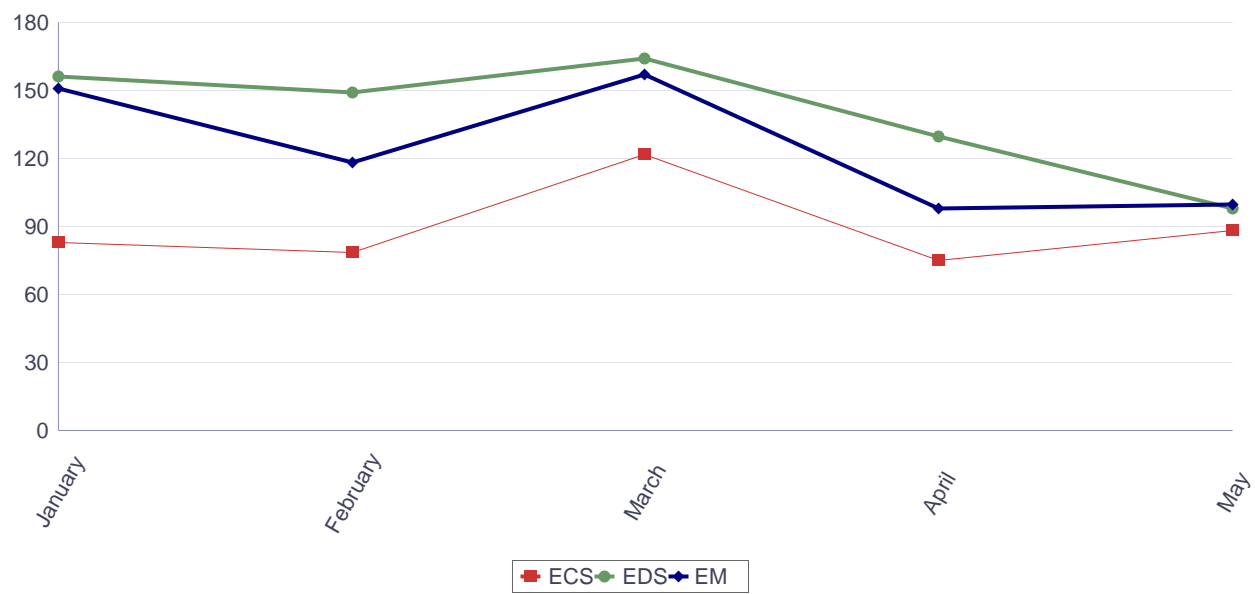

Documents downloaded in Greek during 2018

Downloads of examples of Europass Certificate Supplement, Diploma Supplement, Mobility in Greek (2018)

Downloads of examples of ECS, EDS, EM in Greek (2018)

Months	ECS	EDS	EM	Total
January	83	156	151	390
February	79	149	118	346
March	122	164	157	443
April	75	130	98	303
May	88	98	100	286
Total	447	697	624	1,768