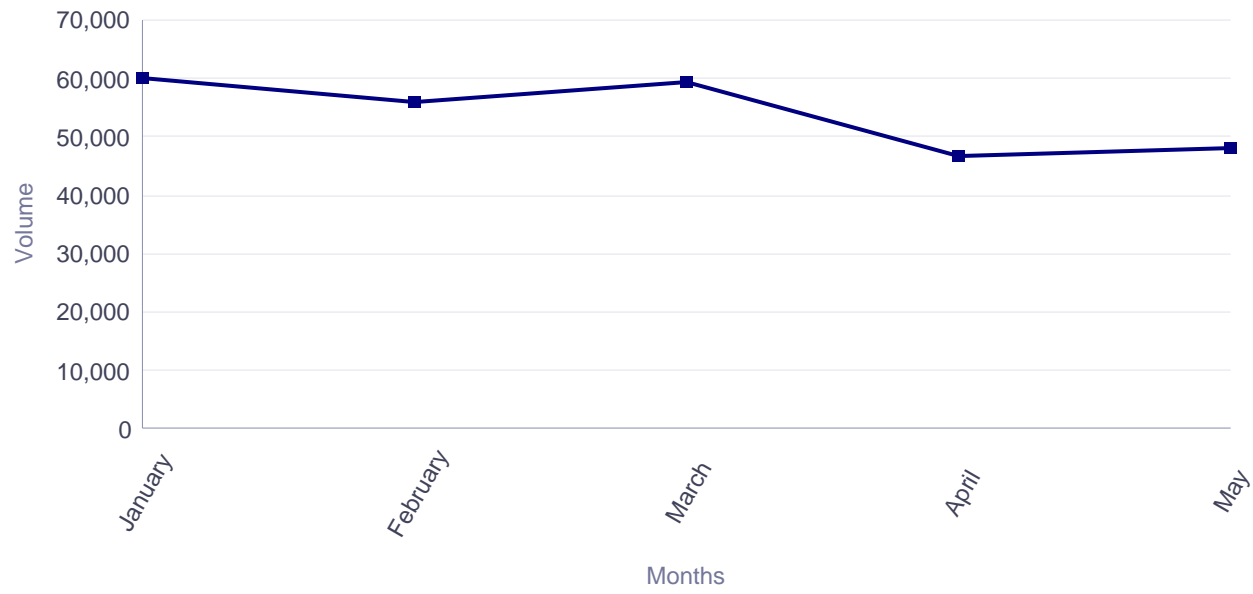

Europass CVs, Language Passports completed online(2018, Greece, Greek)

Europass CVs, Language Passports completed online during 2018 by Greek native speakers

ECVs, ELPs completed online by Greek native speakers (2018)

ECVs, ELPs completed online by Greek native speakers (2018, by month)

Months	ECV	ELP	Total
January	58,928	1,051	59,979
February	54,812	1,055	55,867
March	58,372	1,100	59,472
April	45,640	904	46,544
May	47,356	841	48,197
Total	265,108	4,951	270,059