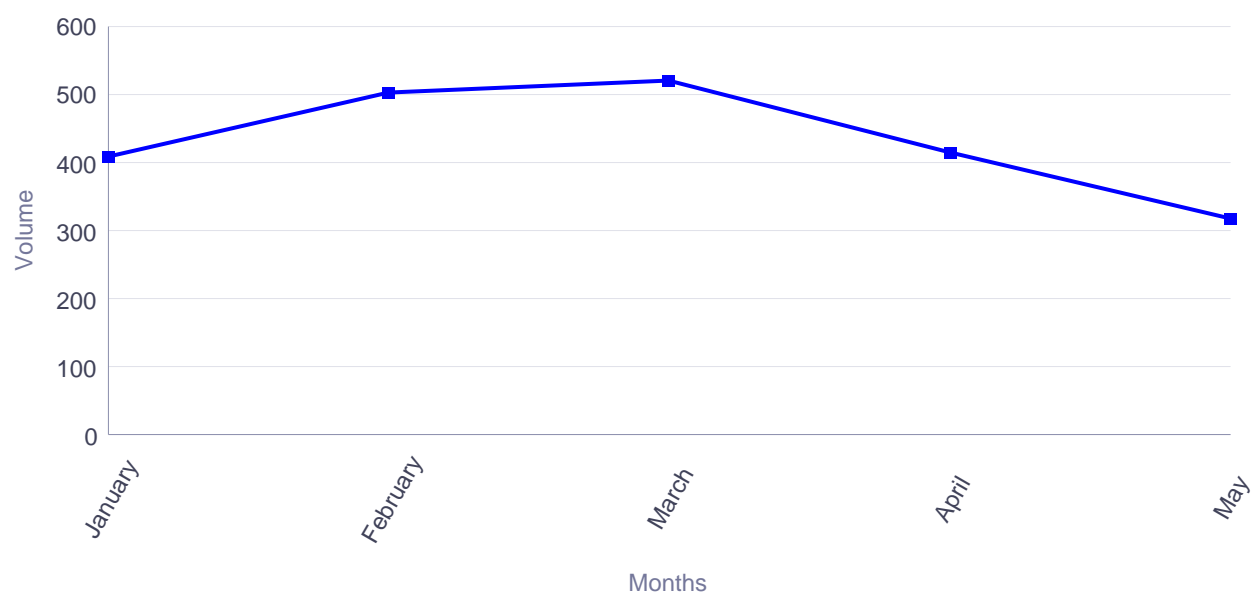

Europass Language Passports completed online in Greek during 2018

Europass CVs, Language Passports completed online in Greek (2018, by month)

Months	ECV	ELP	Total
January	45,076	410	45,486
February	43,841	502	44,343
March	45,905	520	46,425
April	36,568	416	36,984
May	36,562	317	36,879
Total	207,952	2,165	210,117