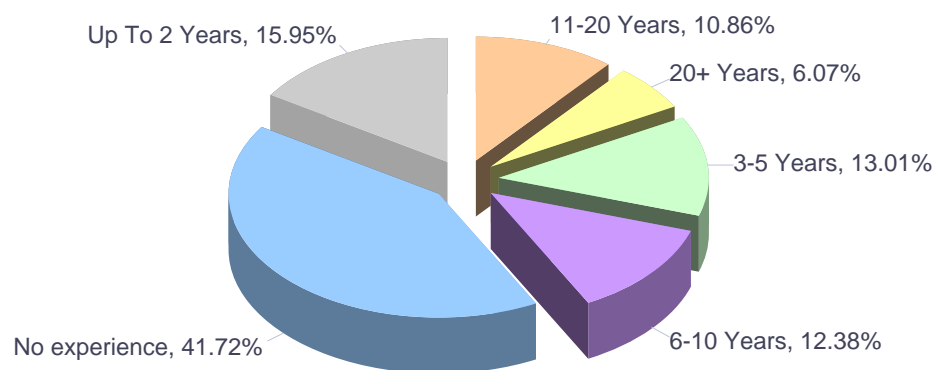

Europass CVs, Language Passports completed online(2018, Greece, Greek)

Years of work experience of Europass online CV users residing in Greece (2018)

Years of experience of ECV online users residing in Greece (2018)

Years of experience of ECV online users residing in Greece (2018, by month)

Months	No experience	Up To 2 Years	3-5 Years	6-10 Years	11-20 Years	20+ Years	Total
January	22,587	9,824	7,908	7,728	6,919	3,342	58,308
February	23,081	8,522	6,710	6,574	5,700	3,210	53,797
March	25,489	9,293	7,099	6,684	5,498	3,236	57,299
April	18,593	6,852	5,740	5,393	5,070	3,042	44,690
May	18,532	6,909	6,316	5,753	5,004	2,930	45,444
Total	108,282	41,400	33,773	32,132	28,191	15,760	259,538