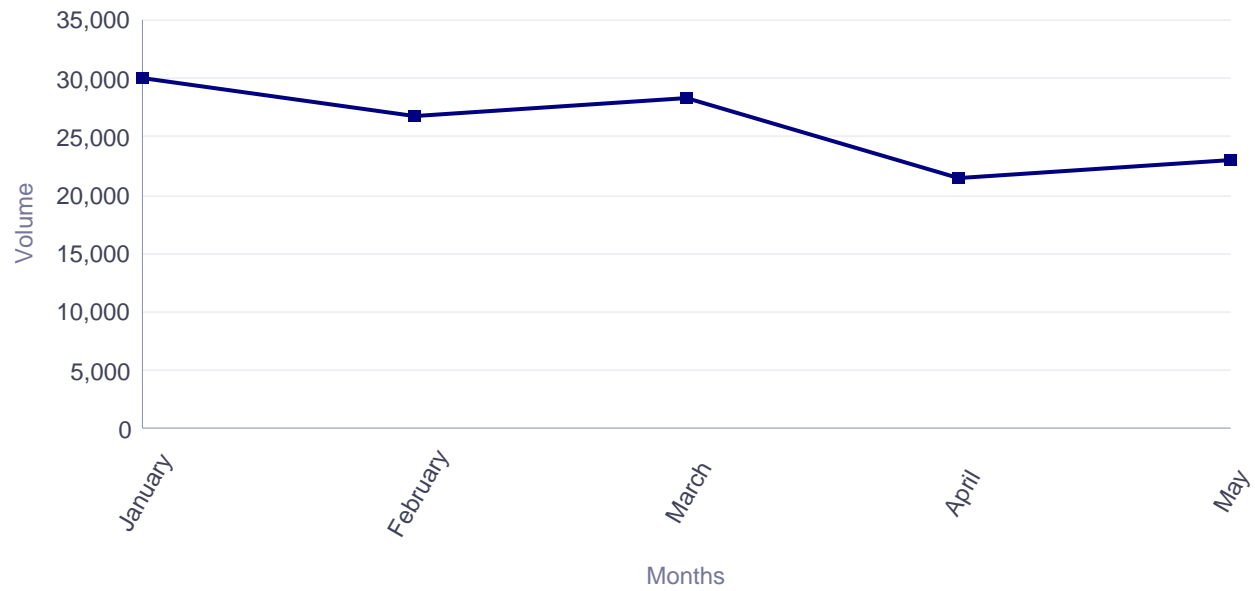

Europass CVs, Language Passports completed online(2018, Greece, Greek)

Europass CVs completed online during 2018 by Greek citizens

ECVs completed online by Greek citizens (2018)

ECVs completed online by Greek citizens (2018, by month)

Months	ECV
January	30,037
February	26,754
March	28,250
April	21,388
May	22,921
Total	129,350