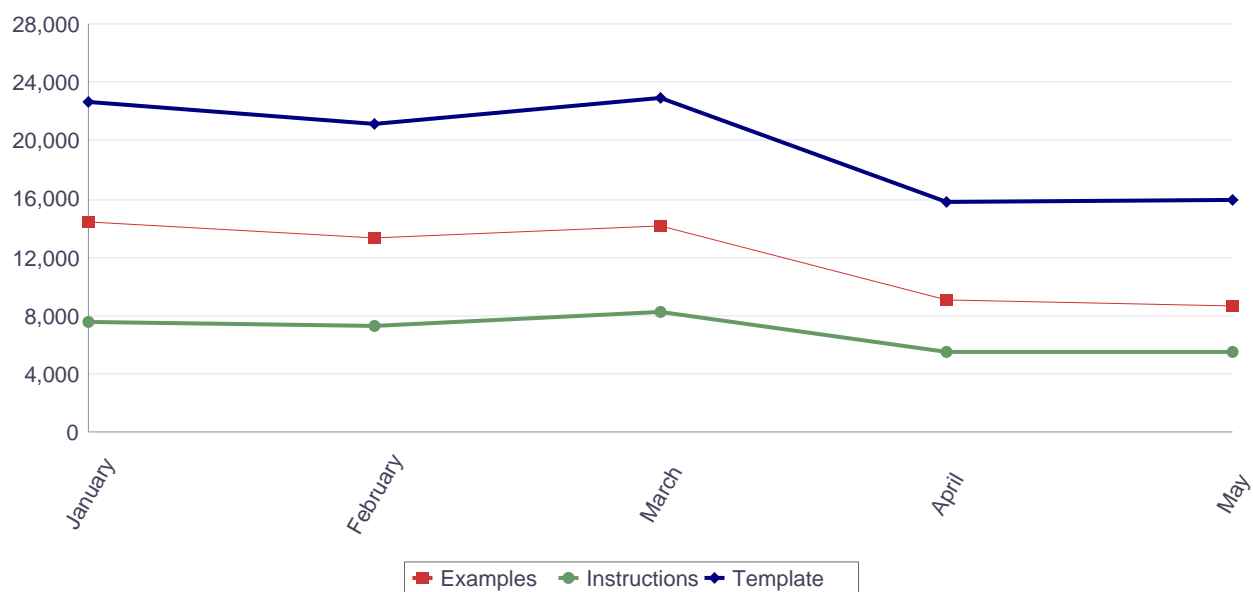

Documents downloaded in Greek during 2018

Downloads of Europass CV, Language Passport examples, instructions and templates in Greek (2018, by month)

Months	Total	Examples		Instructions		Template	
		ECV	ELP	ECV	ELP	ECV	ELP
January	45,003	14,472	127	7,565	101	22,638	100
February	42,173	13,396	109	7,344	86	21,115	123
March	45,659	14,121	130	8,214	134	22,912	148
April	30,648	9,109	93	5,532	58	15,780	76
May	30,402	8,605	86	5,554	65	15,992	100
Total	59,703	59,703	545	34,209	444	98,437	547

Downloads of Europass CV examples, instructions and templates in Greek (2018)