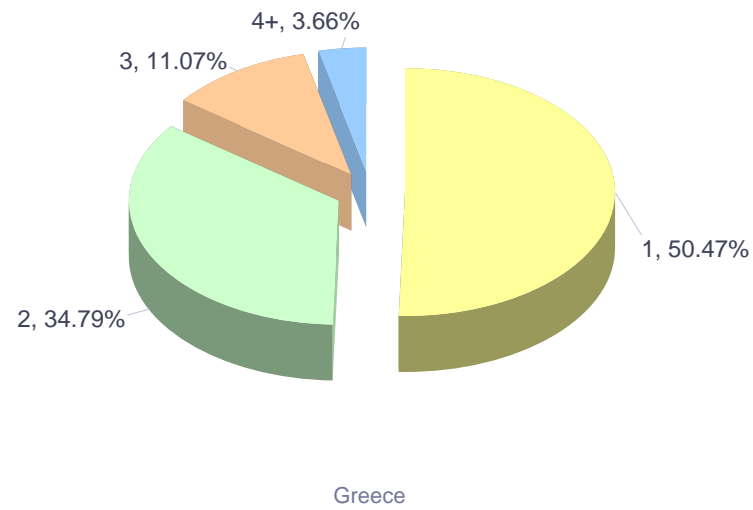

Europass CVs, Language Passports completed online(2018, Greece, Greek)

Number of foreign languages spoken by users of Europass CV online residing in Greece (2018)

Number of foreign languages spoken by users of ECV online residing in Greece (2018)

Number of foreign languages spoken by users of ECV online residing in Greece (2018, by month)

Months	1	2	3	4+	Total
January	24,645	16,679	5,319	1,794	48,437
February	23,009	15,082	5,205	1,638	44,934
March	23,845	17,017	5,201	1,752	47,815
April	17,994	13,426	4,321	1,476	37,217
May	19,874	13,183	3,943	1,274	38,274
Total	109,367	75,387	23,989	7,934	216,677