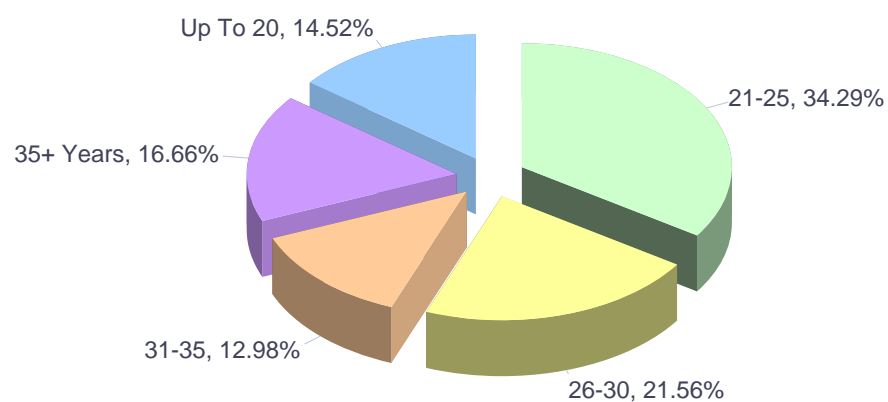

Europass CVs, Language Passports completed online(2018, Greece, Greek)

Age of Europass CV online users residing in Greece (2018)

Age of ECV online users residing in Greece (2018)

Age of ECV online users residing in Greece (2018, by month)

Months	Up To 20	21-25	26-30	31-35	35+ Years	Total
January	4,580	11,990	8,149	5,368	6,065	36,152
February	5,682	11,274	6,420	4,317	5,186	32,879
March	5,705	12,323	7,523	3,810	5,407	34,768
April	2,945	9,130	6,073	3,356	4,956	26,460
May	3,915	9,207	5,732	3,552	4,578	26,984
Total	22,827	53,924	33,897	20,403	26,192	157,243