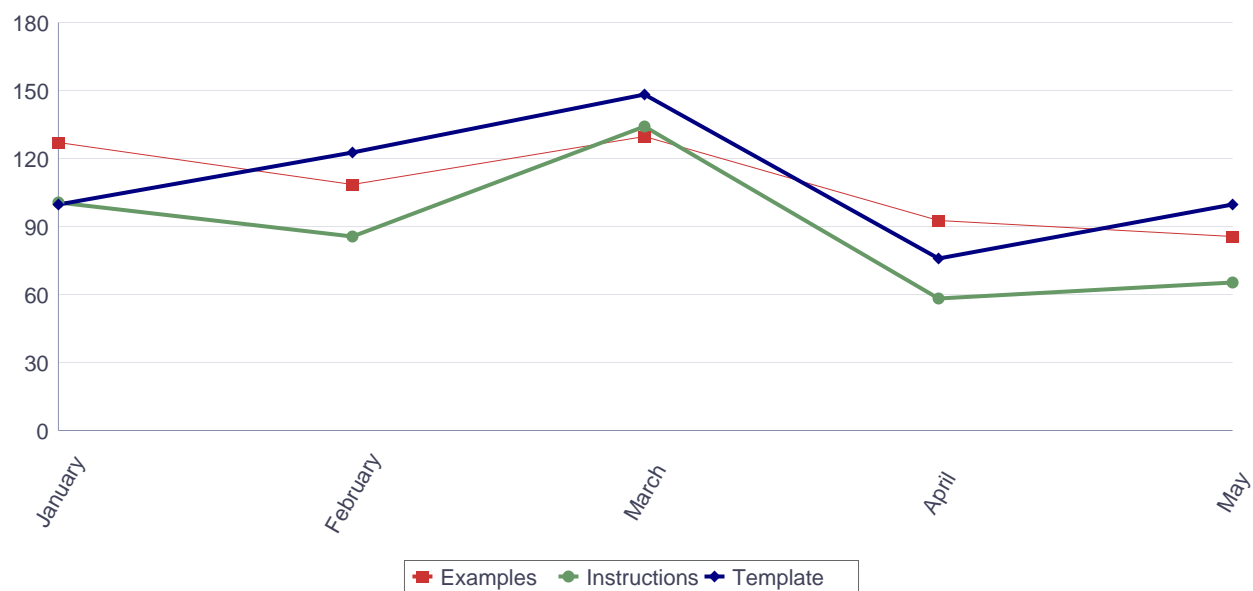

Downloads of Europass Language Passport examples, instructions and templates in Greek (2018)