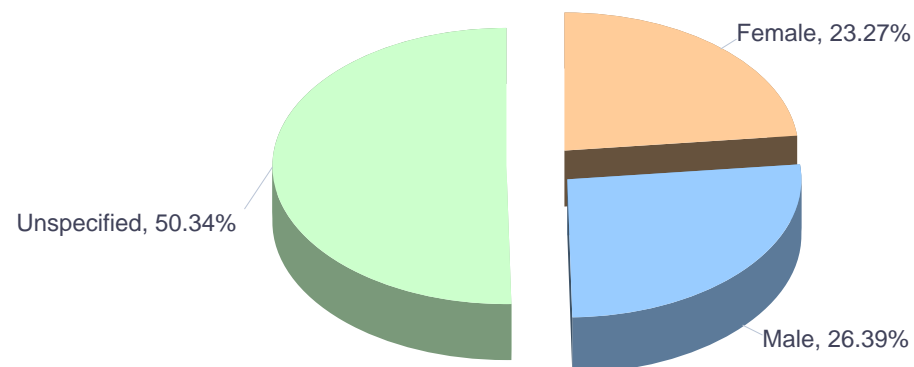

Europass CVs, Language Passports completed online(2018, Greece, Greek)

Europass CV online users residing in Greece by gender (2018)

ECV online users residing in Greece by gender (2018)

ECV online users residing in Greece by gender (2018, by month)

Months	Female	Male	Unspecified	Total
January	13,322	16,172	28,814	58,308
February	12,795	14,386	26,616	53,797
March	13,851	15,211	28,237	57,299
April	9,839	11,246	23,605	44,690
May	10,585	11,488	23,373	45,446
Total	60,392	68,503	130,645	259,540