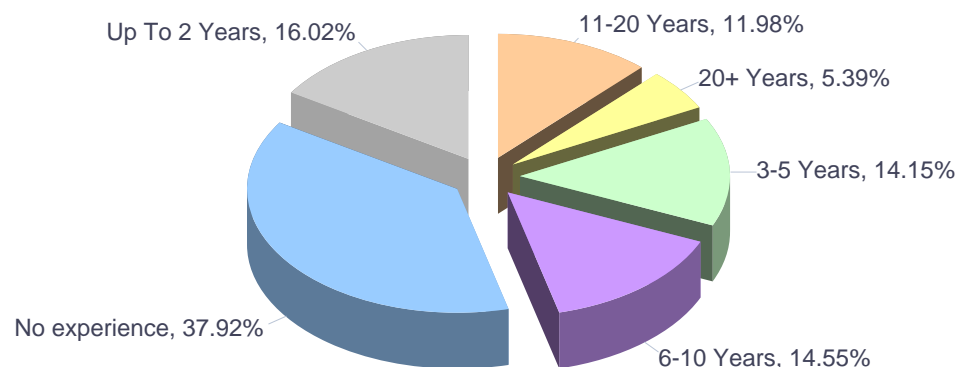

Europass CVs, Language Passports completed online(2016, Greece, Greek)

Years of work experience of Europass online CV users residing in Greece (2016)

Years of experience of ECV online users residing in Greece (2016)

Years of experience of ECV online users residing in Greece (2016, by month)

Months	No experience	Up To 2 Years	3-5 Years	6-10 Years	11-20 Years	20+ Years	Total
January	14,333	6,214	6,507	6,455	6,199	3,317	43,025
February	16,372	6,589	5,947	5,627	4,726	1,867	41,128
March	17,558	6,927	5,999	5,832	4,504	2,212	43,032
April	13,639	5,537	4,400	4,680	4,070	1,885	34,211
May	14,302	6,085	5,409	5,723	4,445	1,971	37,935
June	14,993	6,494	5,507	5,499	4,706	1,807	39,006
July	12,776	5,592	4,996	5,292	4,187	1,780	34,623
August	12,897	5,492	4,876	5,192	4,171	1,992	34,620
September	21,175	8,935	8,028	8,637	6,630	2,956	56,361
October	20,136	8,489	7,518	7,763	6,964	3,013	53,883
November	20,095	8,683	7,419	7,289	5,074	2,386	50,946
December	11,956	5,330	4,373	4,979	4,422	1,839	32,899
Total	190,232	80,367	70,979	72,968	60,098	27,025	501,669