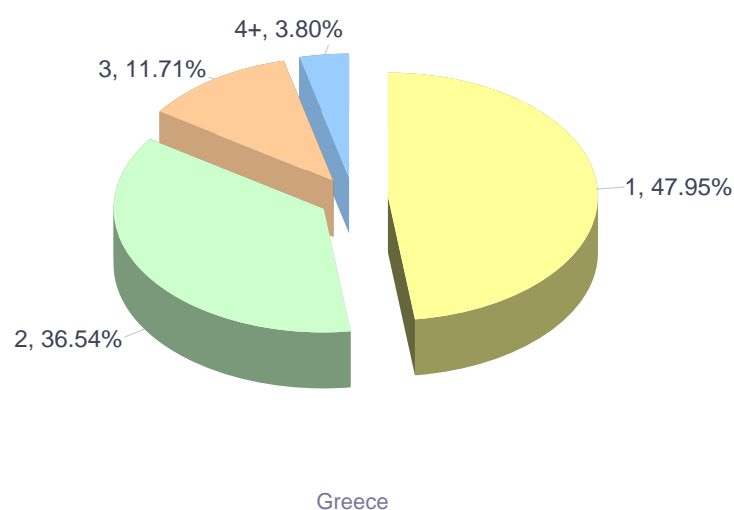

Europass CVs, Language Passports completed online(2016, Greece, Greek)

Number of foreign languages spoken by users of Europass CV online residing in Greece (2016)

Number of foreign languages spoken by users of ECV online residing in Greece (2016)

Number of foreign languages spoken by users of ECV online residing in Greece (2016, by month)

Months	1	2	3	4+	Total
January	18,600	13,690	4,764	1,362	38,416
February	17,995	13,366	4,444	1,240	37,045
March	18,311	14,205	4,929	1,429	38,874
April	15,116	11,296	3,299	892	30,603
May	15,403	13,008	4,128	1,457	33,996
June	16,735	12,753	4,422	1,246	35,156
July	14,728	11,221	3,834	1,391	31,174
August	14,880	11,096	3,680	1,267	30,923
September	24,361	18,666	5,558	2,082	50,667
October	23,353	18,367	5,193	1,861	48,774
November	22,762	16,717	4,809	1,680	45,968
December	13,970	10,379	3,754	1,250	29,353
Total	216,214	164,764	52,814	17,157	450,949