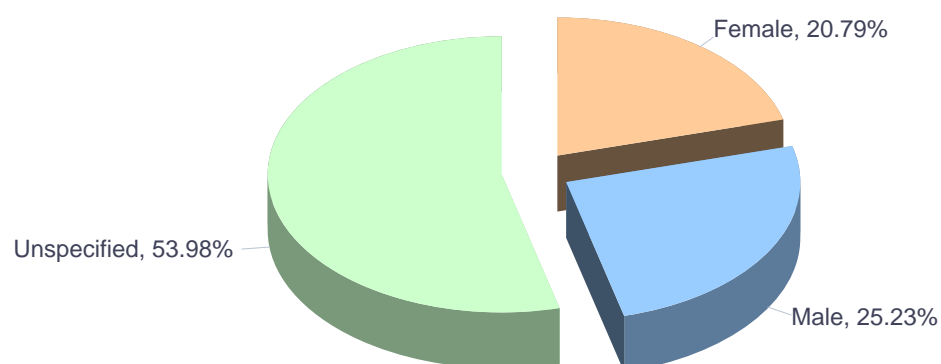

Europass CVs, Language Passports completed online(2016, Greece, Greek)

Europass CV online users residing in Greece by gender (2016)

ECV online users residing in Greece by gender (2016)

ECV online users residing in Greece by gender (2016, by month)

Months	Female	Male	Unspecified	Total
January	8,970	11,712	22,343	43,025
February	8,958	11,133	21,037	41,128
March	9,120	11,211	22,701	43,032
April	7,346	8,884	17,981	34,211
May	8,384	9,630	19,921	37,935
June	7,663	9,853	21,490	39,006
July	7,168	8,805	18,650	34,623
August	7,563	7,924	19,133	34,620
September	12,213	12,921	31,227	56,361
October	10,437	13,975	29,471	53,883
November	10,392	12,286	28,268	50,946
December	6,063	8,262	18,574	32,899
Total	104,277	126,596	270,796	501,669