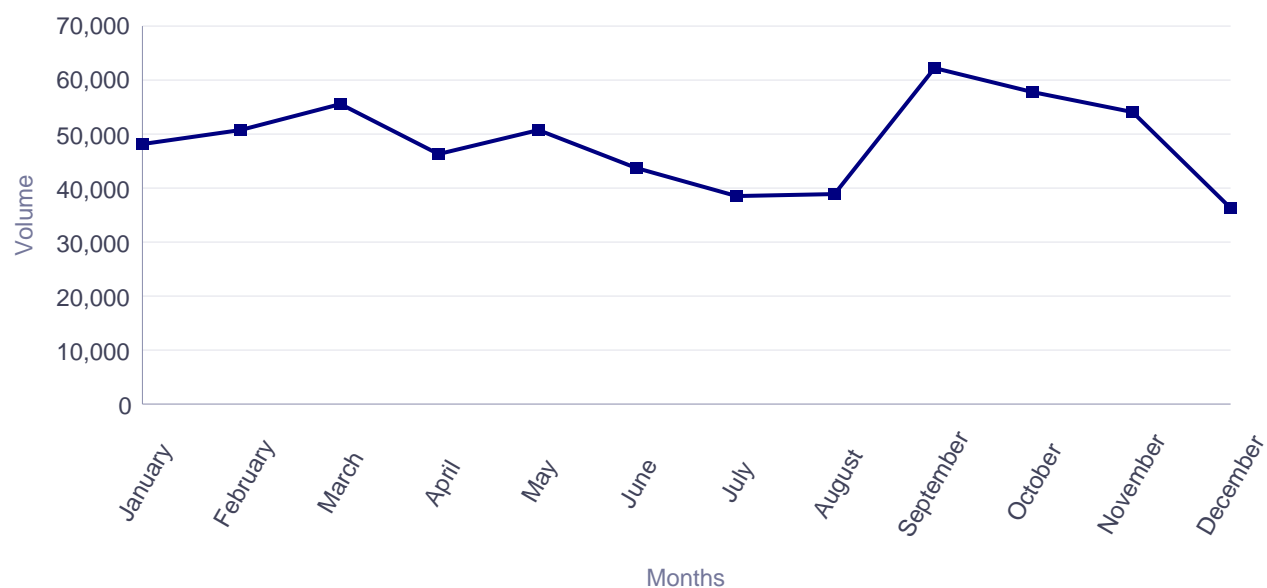

Europass CVs, Language Passports completed online(2016, Greece, Greek)

Europass CVs, Language Passports completed online during 2016 by Greek native speakers

ECVs, ELPs completed online by Greek native speakers (2016)

ECVs, ELPs completed online by Greek native speakers (2016, by month)

Months	ECV	ELP	Total
January	47,077	1,157	48,234
February	49,947	925	50,872
March	54,608	1,060	55,668
April	45,687	755	46,442
May	49,803	814	50,617
June	42,846	822	43,668
July	37,849	644	38,493
August	38,024	853	38,877
September	61,145	1,155	62,300
October	56,976	968	57,944
November	53,315	887	54,202
December	35,499	760	36,259
Total	572,776	10,800	583,576