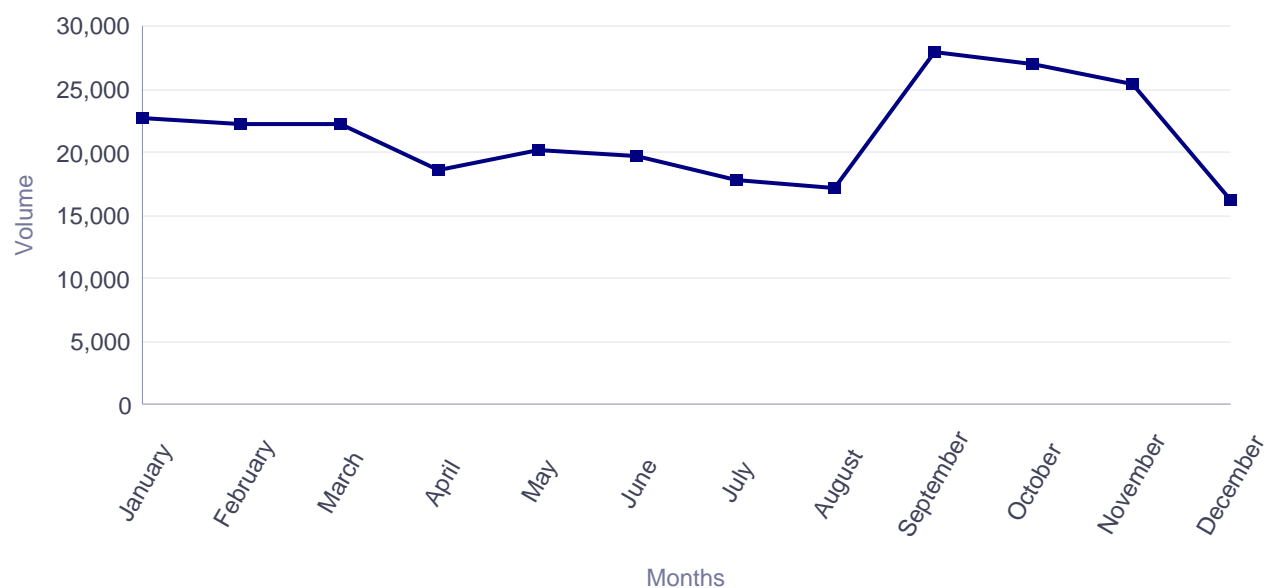

Europass CVs, Language Passports completed online(2016, Greece, Greek)

Europass CVs completed online during 2016 by Greek citizens

ECVs completed online by Greek citizens (2016)

ECVs completed online by Greek citizens (2016, by month)

Months	ECV
January	22,707
February	22,208
March	22,229
April	18,529
May	20,157
June	19,746
July	17,830
August	17,173
September	27,854
October	27,019
November	25,393
December	16,272
Total	257,117