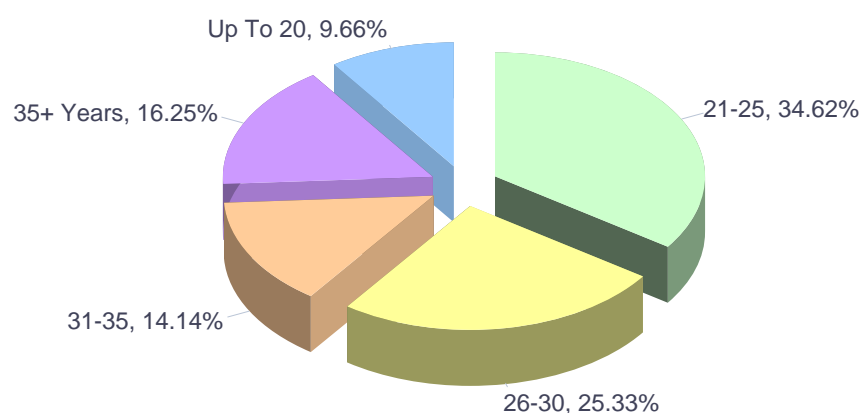

Europass CVs, Language Passports completed online(2016, Greece, Greek)

Age of Europass CV online users residing in Greece (2016)

Age of ECV online users residing in Greece (2016)

Age of ECV online users residing in Greece (2016, by month)

Months	Up To 20	21-25	26-30	31-35	35+ Years	Total
January	2,071	8,062	6,257	3,575	4,727	24,692
February	3,250	8,344	5,879	3,396	3,492	24,361
March	3,259	8,922	6,082	2,948	3,504	24,715
April	2,094	7,015	4,654	2,691	3,099	19,553
May	1,887	7,949	5,299	3,181	3,359	21,675
June	2,423	7,503	5,433	3,203	3,312	21,874
July	1,545	6,502	5,378	3,005	3,404	19,834
August	1,448	6,695	5,005	2,872	3,088	19,108
September	2,461	11,042	7,403	4,842	4,913	30,661
October	2,310	10,273	7,229	4,347	5,807	29,966
November	2,631	9,825	8,089	3,485	4,068	28,098
December	1,882	5,591	4,775	2,365	3,091	17,704
Total	27,261	97,723	71,483	39,910	45,864	282,241