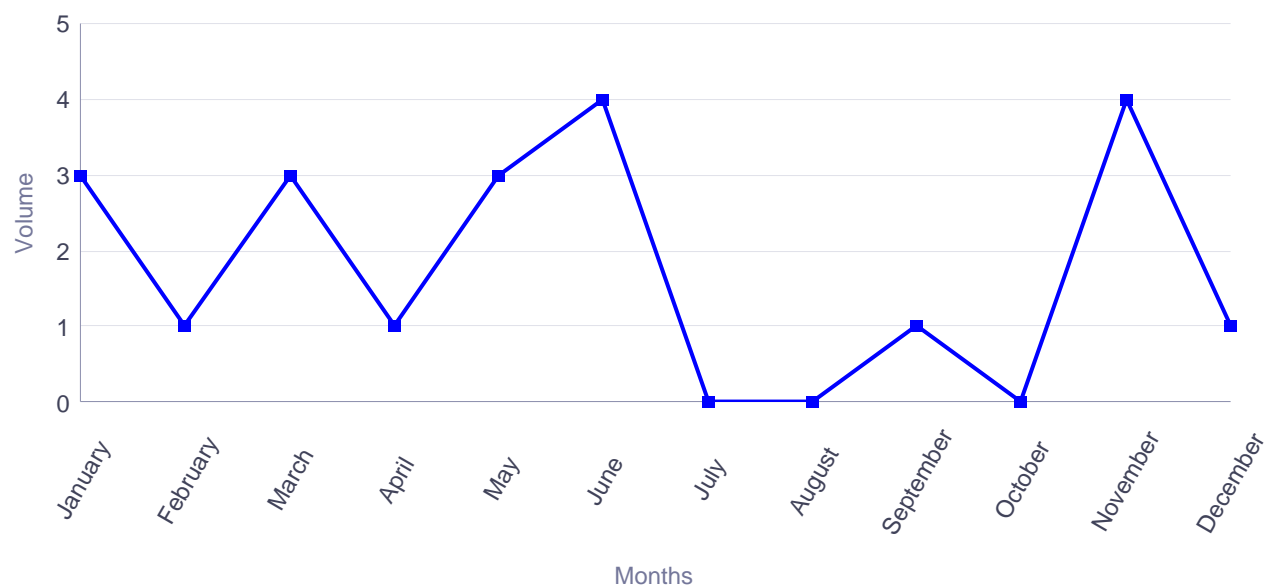

Europass Language Passports completed online in Icelandic during 2016

Europass CVs, Language Passports completed online in Icelandic (2016, by month)

Months	ECV	ELP	Total
January	357	3	360
February	614	1	615
March	471	3	474
April	470	1	471
May	261	3	264
June	151	4	155
July	131	0	131
August	215	0	215
September	145	1	146
October	93	0	93
November	164	4	168
December	128	1	129
Total	3,200	21	3,221