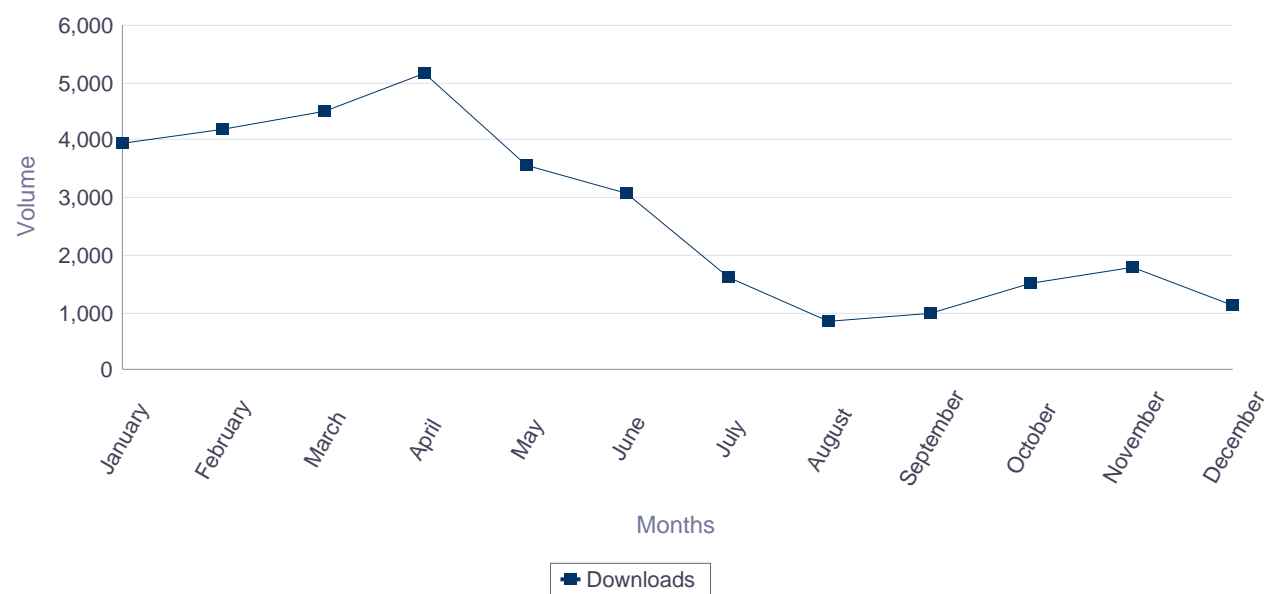

Documents downloaded in Icelandic during 2016

Documents downloaded in Icelandic (2016, by month)

Months	Downloads
January	3,941
February	4,200
March	4,485
April	5,171
May	3,579
June	3,077
July	1,598
August	849
September	988
October	1,503
November	1,781
December	1,112
Total	32,284

Documents downloaded in Icelandic (2016)