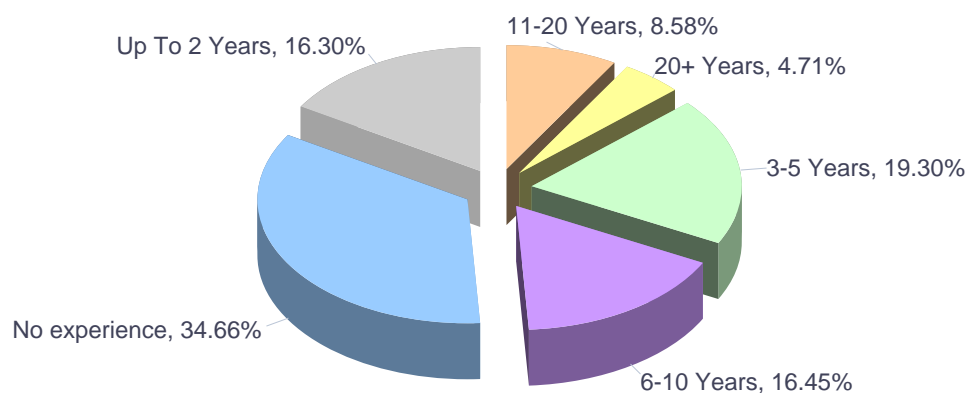

Europass CVs, Language Passports completed online(2016, Iceland, Icelandic)

Years of work experience of Europass online CV users residing in Iceland (2016)

Years of experience of ECV online users residing in Iceland (2016)

Years of experience of ECV online users residing in Iceland (2016, by month)

Months	No experience	Up To 2 Years	3-5 Years	6-10 Years	11-20 Years	20+ Years	Total
January	333	117	81	79	61	39	710
February	345	115	131	136	26	18	771
March	247	70	182	97	37	23	656
April	327	108	100	68	77	15	695
May	221	56	91	79	51	7	505
June	71	40	87	59	21	16	294
July	55	30	51	20	35	24	215
August	51	81	78	88	44	15	357
September	69	103	62	75	13	34	356
October	48	59	68	68	31	15	289
November	66	67	80	66	49	43	371
December	74	51	51	70	27	10	283
Total	1,907	897	1,062	905	472	259	5,502