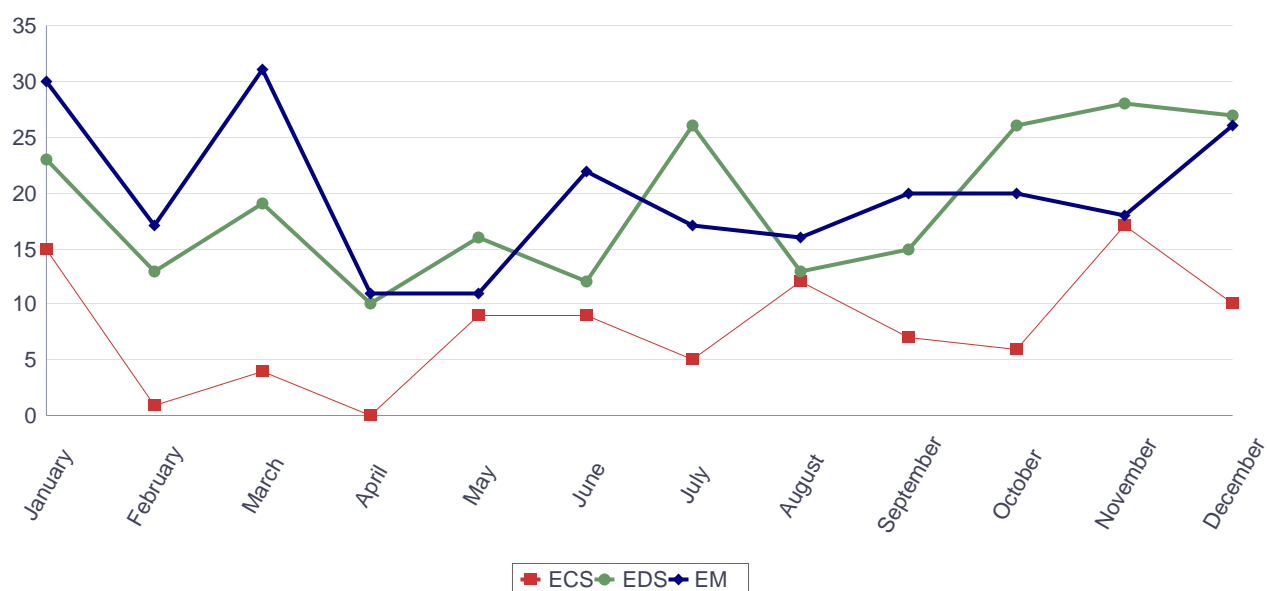

Documents downloaded in Icelandic during 2016

Downloads of examples of Europass Certificate Supplement, Diploma Supplement, Mobility in Icelandic (2016)

Downloads of examples of ECS, EDS, EM in Icelandic (2016)

Months	ECS	EDS	EM	Total
January	15	23	30	68
February	1	13	17	31
March	4	19	31	54
April	0	10	11	21
May	9	16	11	36
June	9	12	22	43
July	5	26	17	48
August	12	13	16	41
September	7	15	20	42
October	6	26	20	52
November	17	28	18	63
December	10	27	26	63
Total	95	228	239	562