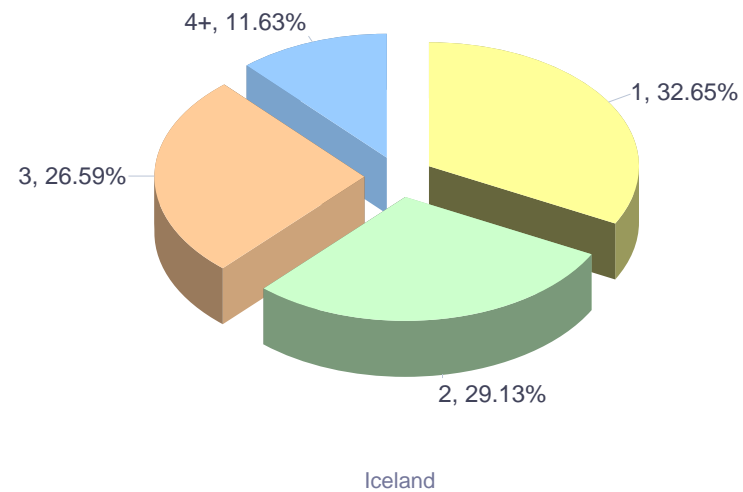

Europass CVs, Language Passports completed online(2016, Iceland, Icelandic)

Number of foreign languages spoken by users of Europass CV online residing in Iceland (2016)

Number of foreign languages spoken by users of ECV online residing in Iceland (2016)

Number of foreign languages spoken by users of ECV online residing in Iceland (2016, by month)

Months	1	2	3	4+	Total
January	297	140	131	82	650
February	266	124	134	66	590
March	100	218	138	55	511
April	213	145	141	40	539
May	98	110	116	30	354
June	59	99	88	31	277
July	63	52	50	22	187
August	71	114	111	39	335
September	99	101	86	40	326
October	78	68	92	33	271
November	102	115	88	38	343
December	67	64	57	63	251
Total	1,513	1,350	1,232	539	4,634