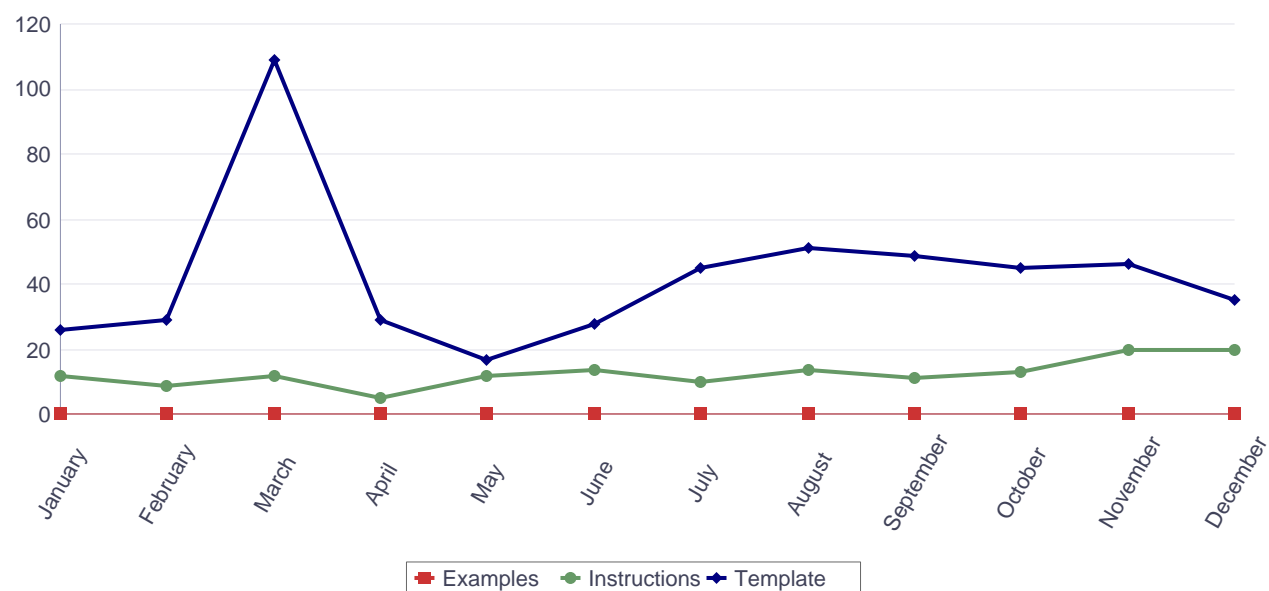

Downloads of Europass Language Passport examples, instructions and templates in Icelandic (2016)