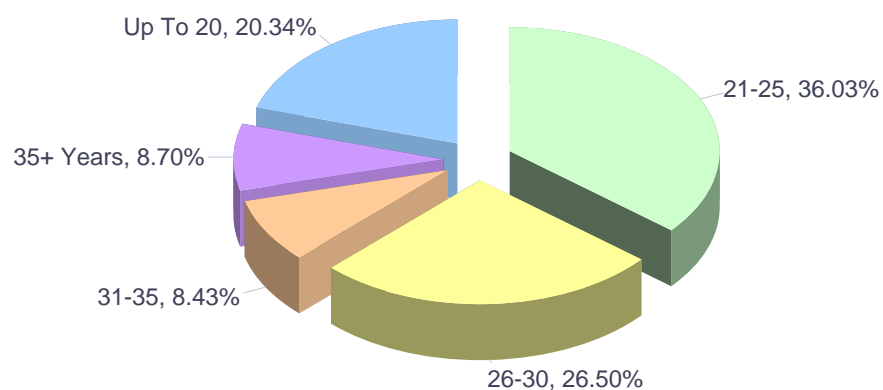

Europass CVs, Language Passports completed online(2016, Iceland, Icelandic)

Age of Europass CV online users residing in Iceland (2016)

Age of ECV online users residing in Iceland (2016)

Age of ECV online users residing in Iceland (2016, by month)

Months	Up To 20	21-25	26-30	31-35	35+ Years	Total
January	36	268	42	5	39	390
February	92	148	33	19	11	303
March	98	85	116	9	6	314
April	96	61	127	40	12	336
May	55	97	134	13	16	315
June	25	62	33	5	1	126
July	14	23	5	2	11	55
August	30	64	34	19	31	178
September	26	32	51	6	48	163
October	14	31	34	32	28	139
November	10	34	39	65	9	157
December	23	14	28		10	75
Total	519	919	676	215	222	2,551