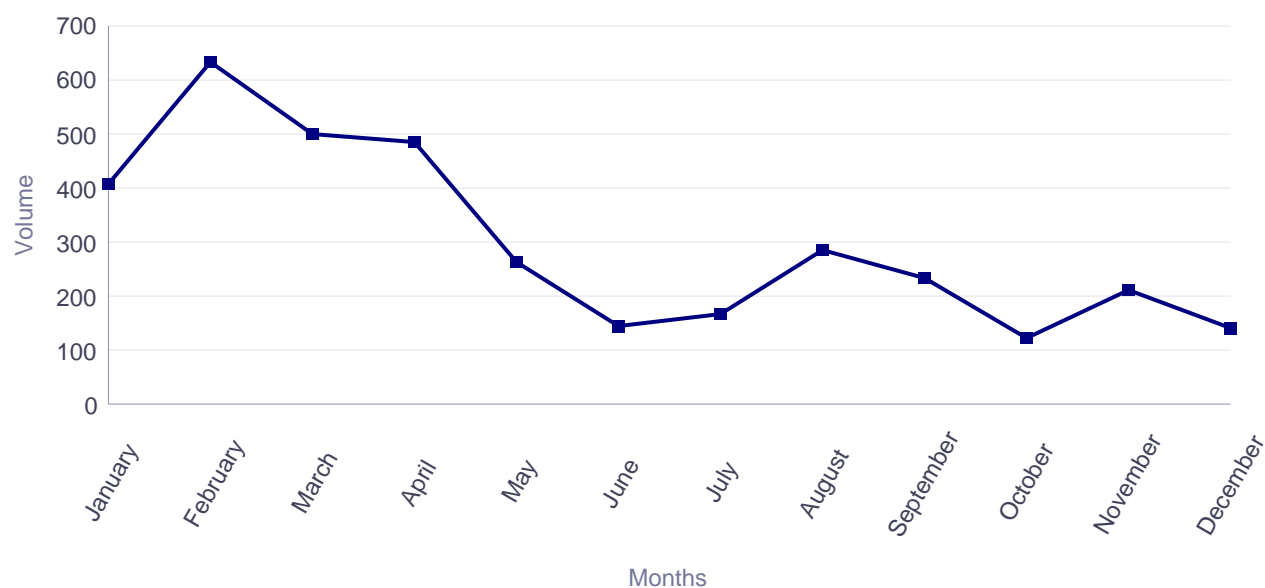

Europass CVs, Language Passports completed online(2016, Iceland, Icelandic)

Europass CVs, Language Passports completed online during 2016 by Icelandic native speakers

ECVs, ELPs completed online by Icelandic native speakers (2016)

ECVs, ELPs completed online by Icelandic native speakers (2016, by month)

Months	ECV	ELP	Total
January	401	7	408
February	629	4	633
March	492	7	499
April	476	11	487
May	247	17	264
June	144	1	145
July	168	1	169
August	280	5	285
September	232	1	233
October	123	1	124
November	211	0	211
December	141	2	143
Total	3,544	57	3,601