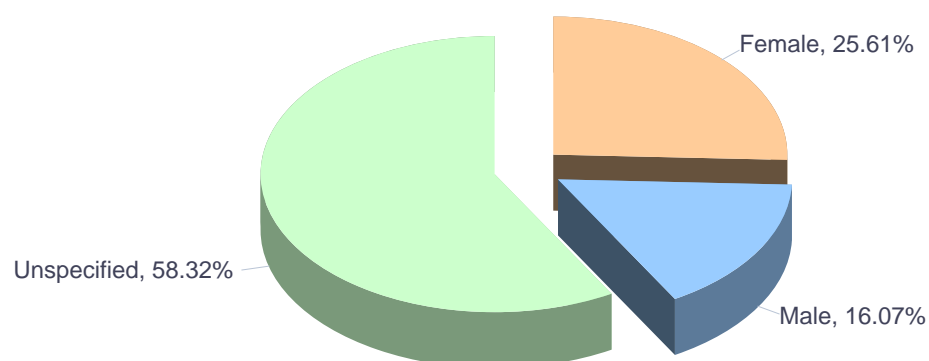

Europass CVs, Language Passports completed online(2016, Iceland, Icelandic)

Europass CV online users residing in Iceland by gender (2016)

ECV online users residing in Iceland by gender (2016)

ECV online users residing in Iceland by gender (2016, by month)

Months	Female	Male	Unspecified	Total
January	270	102	338	710
February	197	77	497	771
March	166	94	396	656
April	205	88	402	695
May	204	106	195	505
June	73	45	176	294
July	34	21	160	215
August	68	80	209	357
September	31	120	205	356
October	73	36	180	289
November	64	70	237	371
December	24	45	214	283
Total	1,409	884	3,209	5,502