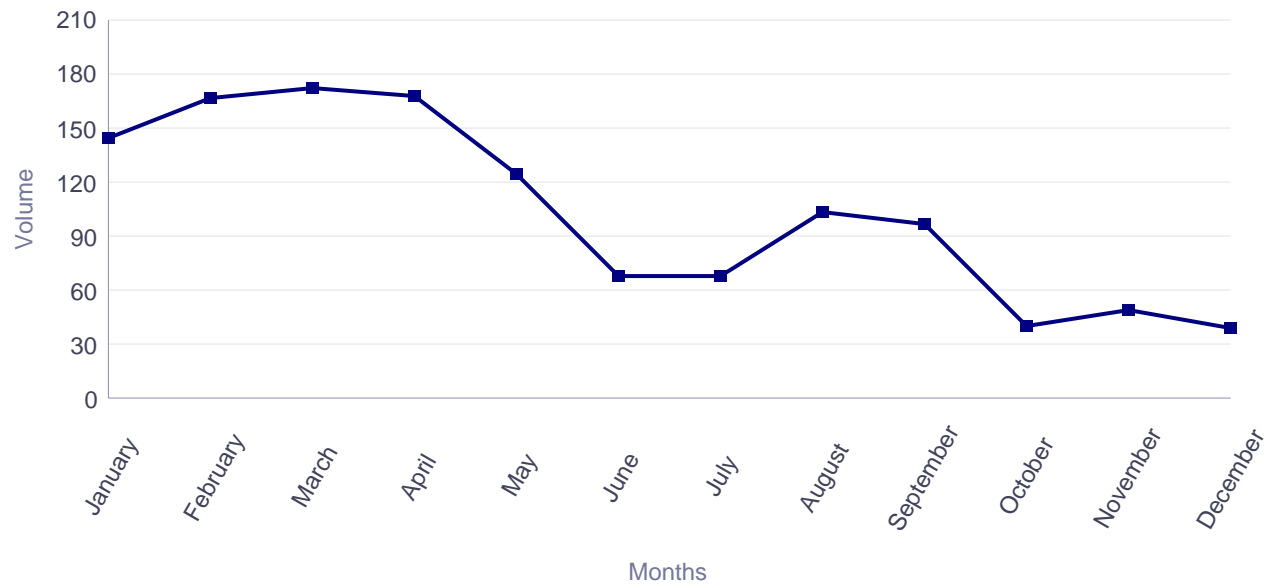

Europass CVs, Language Passports completed online(2016, Iceland, Icelandic)

Europass CVs completed online during 2016 by Icelandic citizens

ECVs completed online by Icelandic citizens (2016)

ECVs completed online by Icelandic citizens (2016, by month)

Months	ECV
January	145
February	167
March	172
April	168
May	125
June	68
July	68
August	104
September	97
October	40
November	49
December	39
Total	1,242