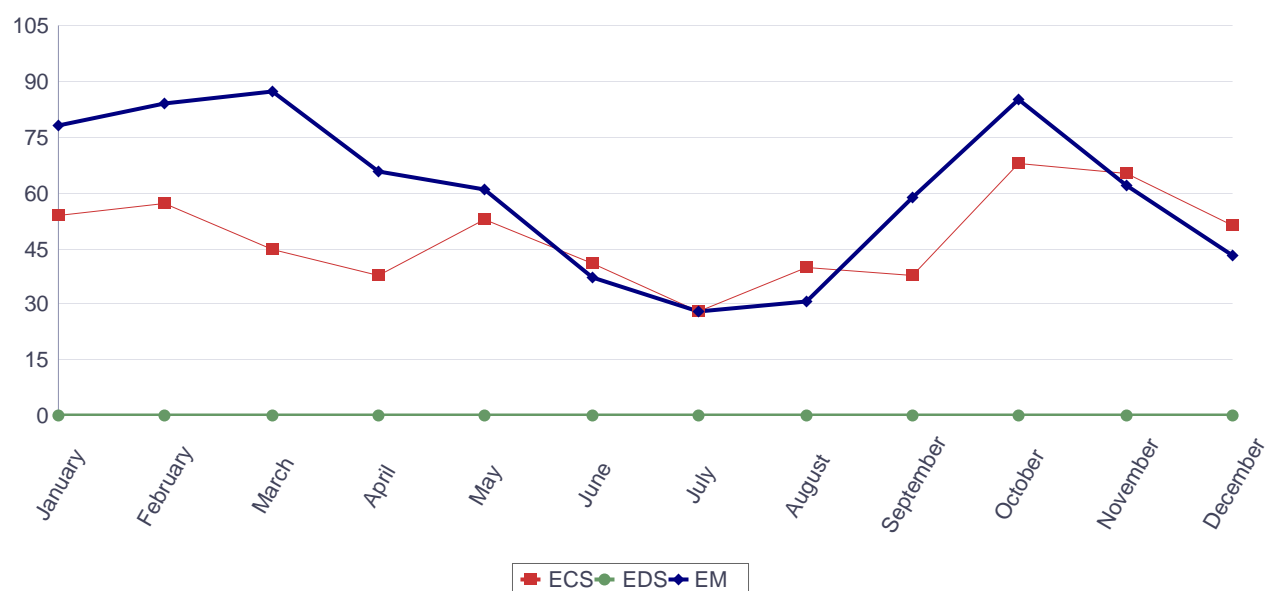

Documents downloaded in Lithuanian during 2017

Downloads of examples of Europass Certificate Supplement, Diploma Supplement, Mobility in Lithuanian (2017)

Downloads of examples of ECS, EDS, EM in Lithuanian (2017)

Months	ECS	EDS	EM	Total
January	54	0	78	132
February	57	0	84	141
March	45	0	87	132
April	38	0	66	104
May	53	0	61	114
June	41	0	37	78
July	28	0	28	56
August	40	0	31	71
September	38	0	59	97
October	68	0	85	153
November	65	0	62	127
December	51	0	43	94
Total	578	0	721	1,299