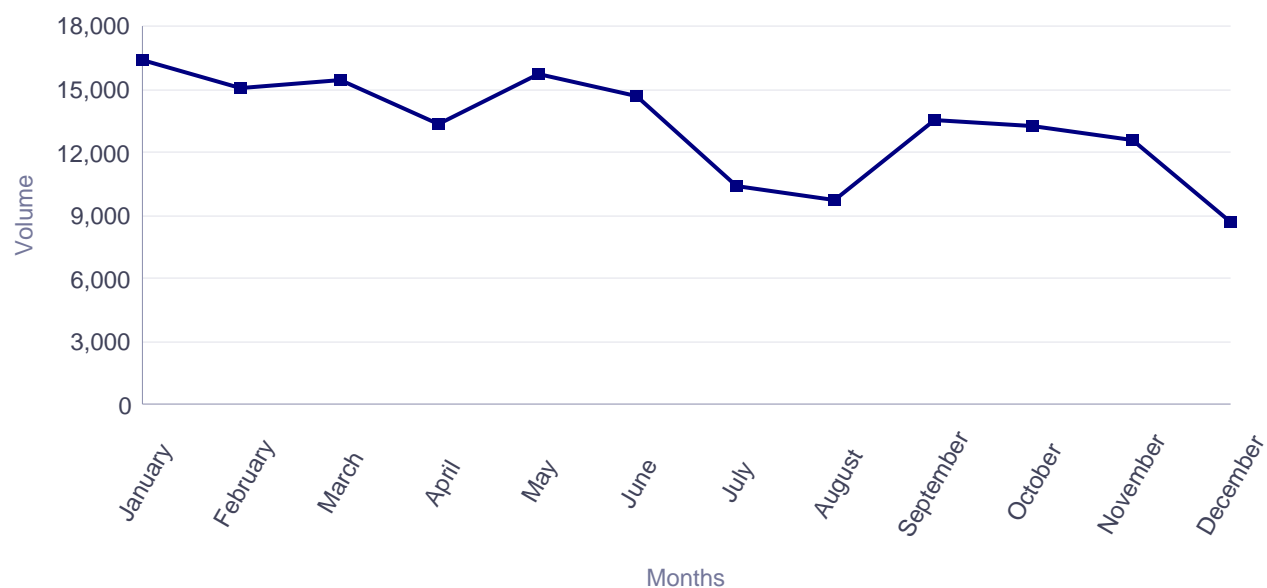

Europass CVs, Language Passports completed online(2017, Lithuania, Lithuanian)

Europass CVs, Language Passports completed online during 2017 by Lithuanian native speakers

ECVs, ELPs completed online by Lithuanian native speakers (2017)

ECVs, ELPs completed online by Lithuanian native speakers (2017, by month)

Months	ECV	ELP	Total
January	16,170	245	16,415
February	14,824	262	15,086
March	15,173	231	15,404
April	13,095	208	13,303
May	15,483	231	15,714
June	14,434	233	14,667
July	10,273	134	10,407
August	9,532	180	9,712
September	13,322	180	13,502
October	13,050	177	13,227
November	12,486	110	12,596
December	8,541	123	8,664
Total	156,383	2,314	158,697