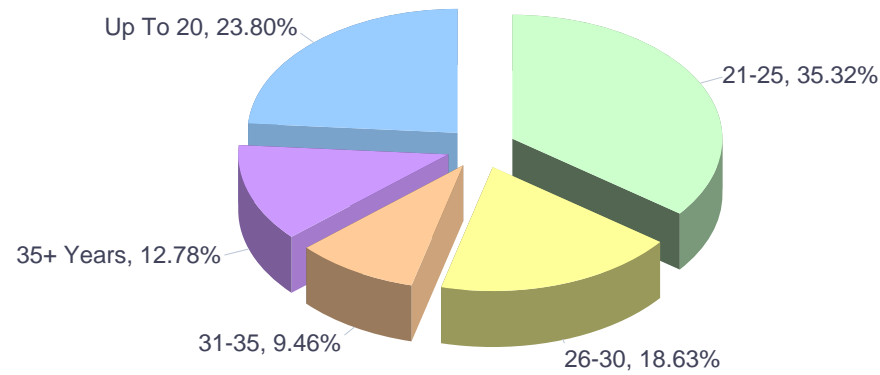

Europass CVs, Language Passports completed online(2017, Lithuania, Lithuanian)

Age of Europass CV online users residing in Lithuania (2017)

Age of ECV online users residing in Lithuania (2017)

Age of ECV online users residing in Lithuania (2017, by month)

Months	Up To 20	21-25	26-30	31-35	35+ Years	Total
January	1,529	2,421	1,623	563	1,033	7,169
February	1,595	2,496	1,213	485	594	6,383
March	1,330	2,502	994	541	627	5,994
April	1,457	1,967	1,148	583	657	5,812
May	2,262	2,254	1,054	506	818	6,894
June	1,603	2,291	1,044	657	771	6,366
July	648	1,679	829	422	643	4,221
August	443	1,281	932	566	644	3,866
September	1,615	1,837	776	472	668	5,368
October	1,492	2,071	1,147	509	762	5,981
November	1,280	1,910	1,179	624	821	5,814
December	884	1,241	693	484	630	3,932
Total	16,138	23,950	12,632	6,412	8,668	67,800