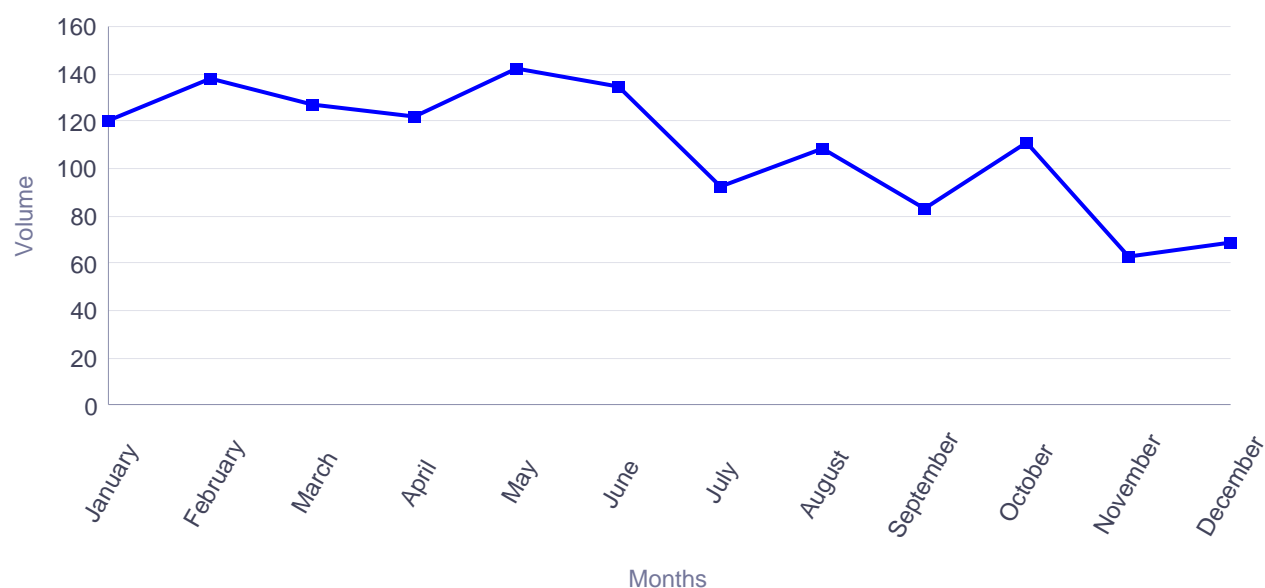

Europass Language Passports completed online in Lithuanian during 2017

Europass CVs, Language Passports completed online in Lithuanian (2017, by month)

Months	ECV	ELP	Total
January	12,477	120	12,597
February	10,565	138	10,703
March	10,849	127	10,976
April	9,540	122	9,662
May	12,244	142	12,386
June	11,652	135	11,787
July	8,073	92	8,165
August	7,607	108	7,715
September	9,559	83	9,642
October	9,459	111	9,570
November	9,825	63	9,888
December	6,535	69	6,604
Total	118,385	1,310	119,695