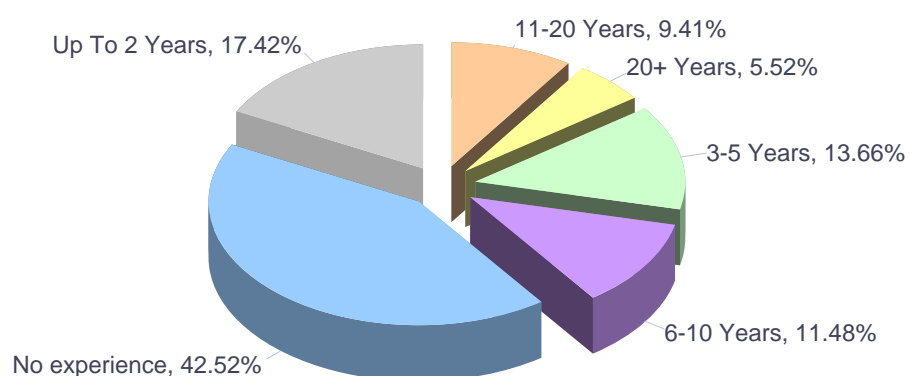

Europass CVs, Language Passports completed online(2017, Lithuania, Lithuanian)

Years of work experience of Europass online CV users residing in Lithuania (2017)

Years of experience of ECV online users residing in Lithuania (2017)

Years of experience of ECV online users residing in Lithuania (2017, by month)

Months	No experience	Up To 2 Years	3-5 Years	6-10 Years	11-20 Years	20+ Years	Total
January	6,985	2,969	2,220	2,347	1,792	978	17,291
February	7,186	2,819	2,197	1,596	1,361	572	15,731
March	7,001	2,706	2,095	1,801	1,435	933	15,971
April	5,970	2,268	2,019	1,507	1,266	741	13,771
May	8,197	2,445	1,918	1,820	1,531	900	16,811
June	7,330	2,605	1,924	1,749	1,287	880	15,775
July	4,049	1,964	1,575	1,265	996	626	10,475
August	2,932	1,882	1,764	1,421	1,138	630	9,767
September	6,201	2,546	1,924	1,444	1,295	747	14,157
October	5,662	2,626	2,019	1,384	1,202	825	13,718
November	5,234	2,462	1,915	1,539	1,282	844	13,276
December	3,904	1,651	1,134	1,201	1,044	497	9,431
Total	70,651	28,943	22,704	19,074	15,629	9,173	166,174