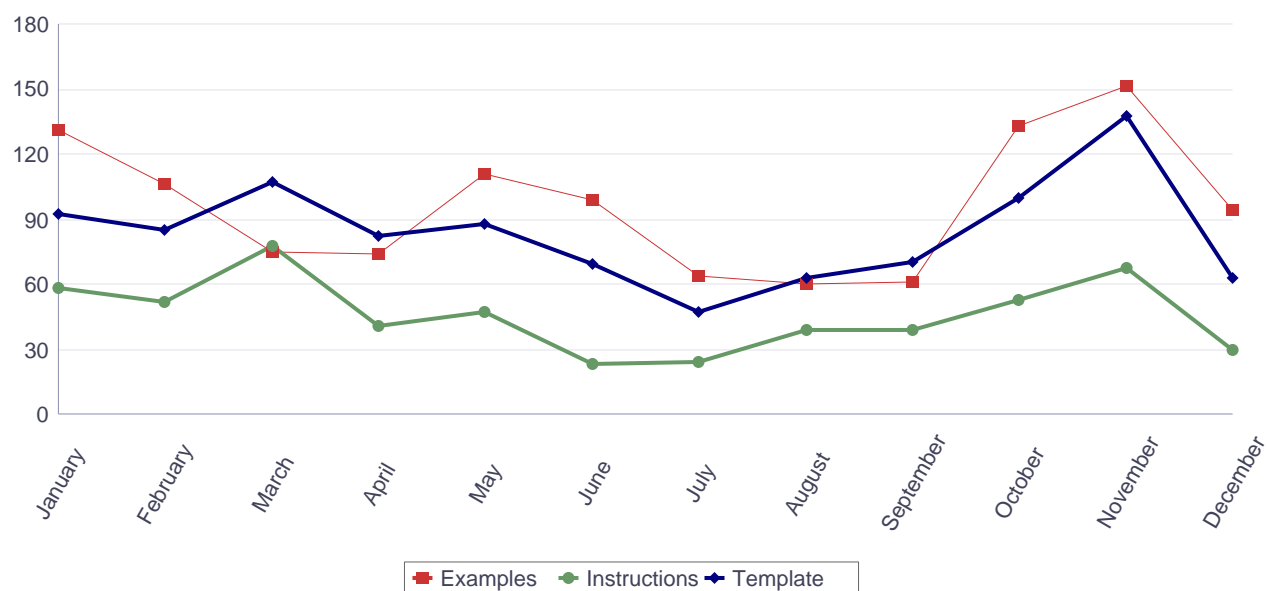

Downloads of Europass Language Passport examples, instructions and templates in Lithuanian (2017)