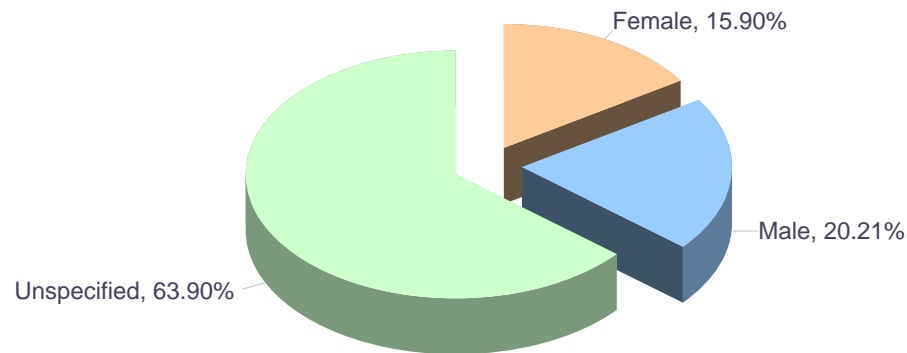

Europass CVs, Language Passports completed online(2017, Lithuania, Lithuanian)

Europass CV online users residing in Lithuania by gender (2017)

ECV online users residing in Lithuania by gender (2017)

ECV online users residing in Lithuania by gender (2017, by month)

Months	Female	Male	Unspecified	Total
January	2,711	3,625	10,955	17,291
February	2,457	3,169	10,105	15,731
March	2,181	3,009	10,781	15,971
April	2,313	2,866	8,592	13,771
May	2,842	3,249	10,720	16,811
June	2,270	3,321	10,184	15,775
July	1,571	2,122	6,782	10,475
August	1,466	1,960	6,341	9,767
September	2,302	2,507	9,348	14,157
October	2,450	2,924	8,344	13,718
November	2,398	2,754	8,124	13,276
December	1,456	2,071	5,904	9,431
Total	26,417	33,577	106,180	166,174