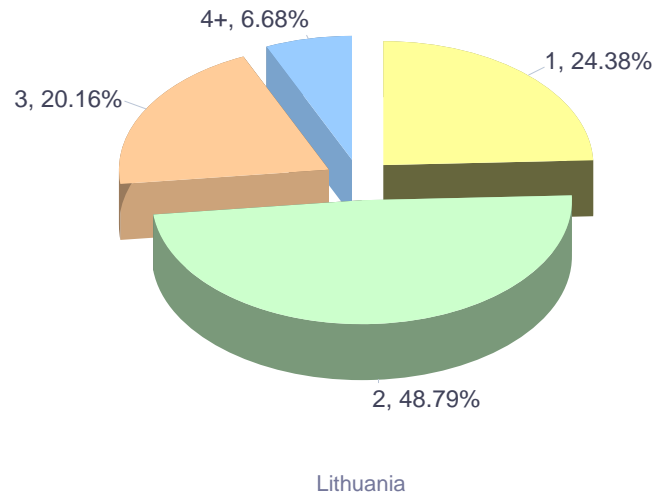

Europass CVs, Language Passports completed online(2017, Lithuania, Lithuanian)

Number of foreign languages spoken by users of Europass CV online residing in Lithuania (2017)

Number of foreign languages spoken by users of ECV online residing in Lithuania (2017)

Number of foreign languages spoken by users of ECV online residing in Lithuania (2017, by month)

Months	1	2	3	4+	Total
January	3,999	7,964	3,187	1,151	16,301
February	3,778	7,231	2,993	841	14,843
March	3,691	7,358	2,927	1,143	15,119
April	2,975	6,159	2,847	1,033	13,014
May	4,234	7,277	3,305	970	15,786
June	3,679	7,271	3,129	872	14,951
July	2,243	4,921	2,144	634	9,942
August	1,971	4,658	1,852	702	9,183
September	3,239	6,647	2,570	815	13,271
October	3,194	6,391	2,358	978	12,921
November	2,908	6,178	2,615	798	12,499
December	2,252	4,321	1,627	519	8,719
Total	38,163	76,376	31,554	10,456	156,549