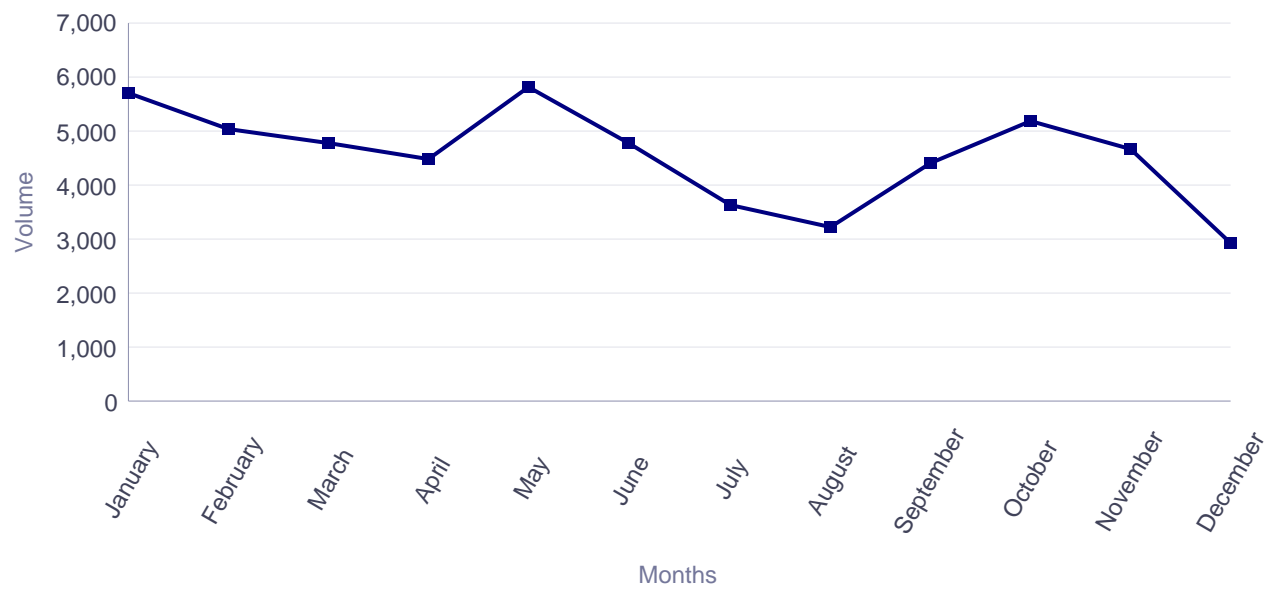

Europass CVs, Language Passports completed online(2017, Lithuania, Lithuanian)

Europass CVs completed online during 2017 by Lithuanian citizens

ECVs completed online by Lithuanian citizens (2017)

ECVs completed online by Lithuanian citizens (2017, by month)

Months	ECV
January	5,699
February	5,030
March	4,765
April	4,495
May	5,799
June	4,793
July	3,617
August	3,246
September	4,401
October	5,170
November	4,656
December	2,920
Total	54,591