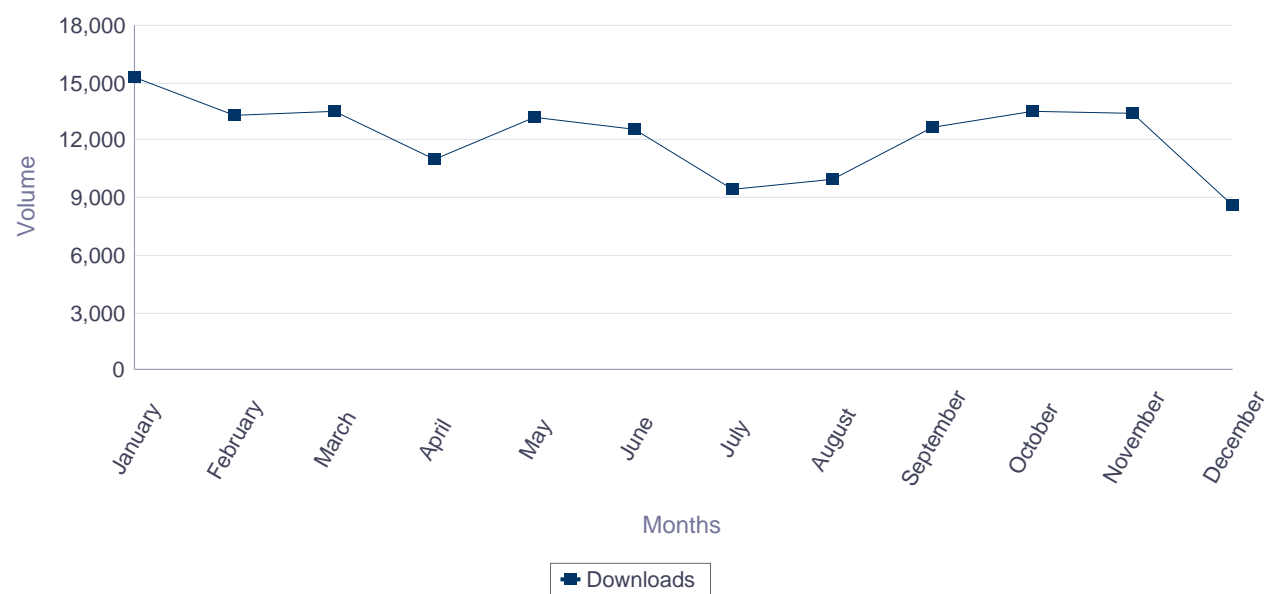

Documents downloaded in Lithuanian during 2017

Documents downloaded in Lithuanian (2017, by month)

Months	Downloads
January	15,274
February	13,278
March	13,455
April	10,952
May	13,202
June	12,554
July	9,450
August	10,005
September	12,621
October	13,549
November	13,441
December	8,573
Total	146,354

Documents downloaded in Lithuanian (2017)