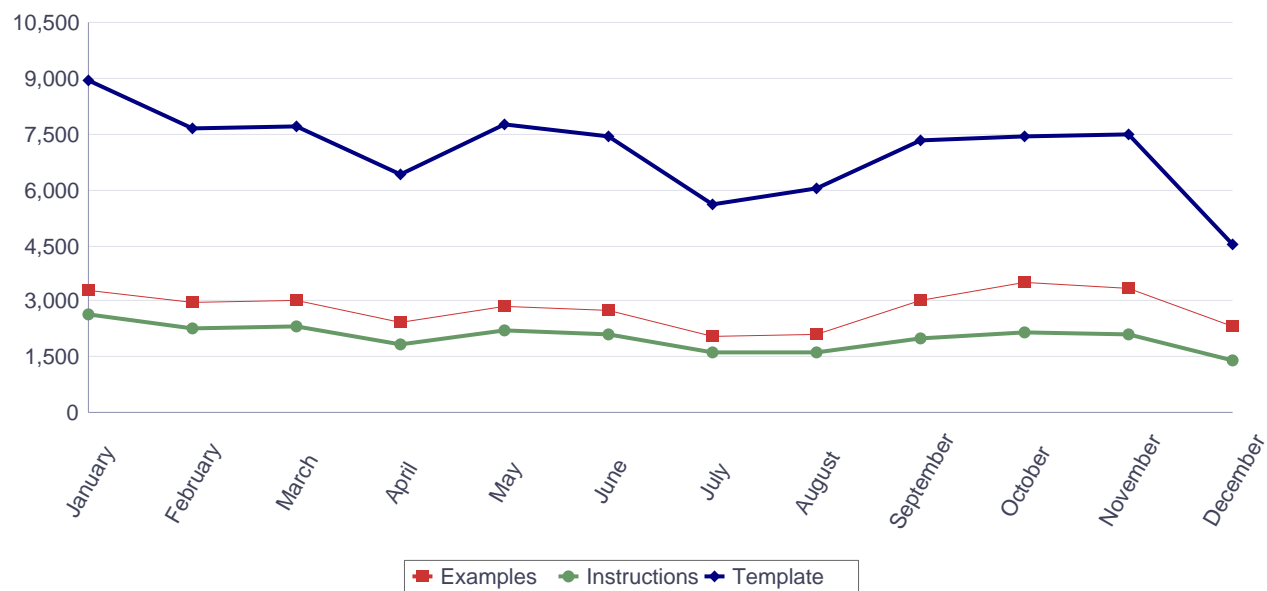

Documents downloaded in Lithuanian during 2017

Downloads of Europass CV, Language Passport examples, instructions and templates in Lithuanian (2017, by month)

Months	Total	Examples		Instructions		Template	
		ECV	ELP	ECV	ELP	ECV	ELP
January	15,142	3,305	131	2,638	58	8,918	92
February	13,137	2,982	106	2,290	52	7,622	85
March	13,323	3,018	75	2,341	78	7,704	107
April	10,848	2,422	74	1,838	41	6,391	82
May	13,088	2,866	111	2,241	47	7,735	88
June	12,476	2,731	99	2,139	23	7,415	69
July	9,394	2,067	64	1,611	24	5,581	47
August	9,934	2,111	60	1,636	39	6,025	63
September	12,524	3,010	61	2,019	39	7,325	70
October	13,396	3,489	133	2,188	53	7,433	100
November	13,314	3,328	151	2,118	68	7,511	138
December	8,479	2,317	94	1,420	30	4,555	63
Total		33,646	1,159	24,479	552	84,215	1,004

Downloads of Europass CV examples, instructions and templates in Lithuanian (2017)