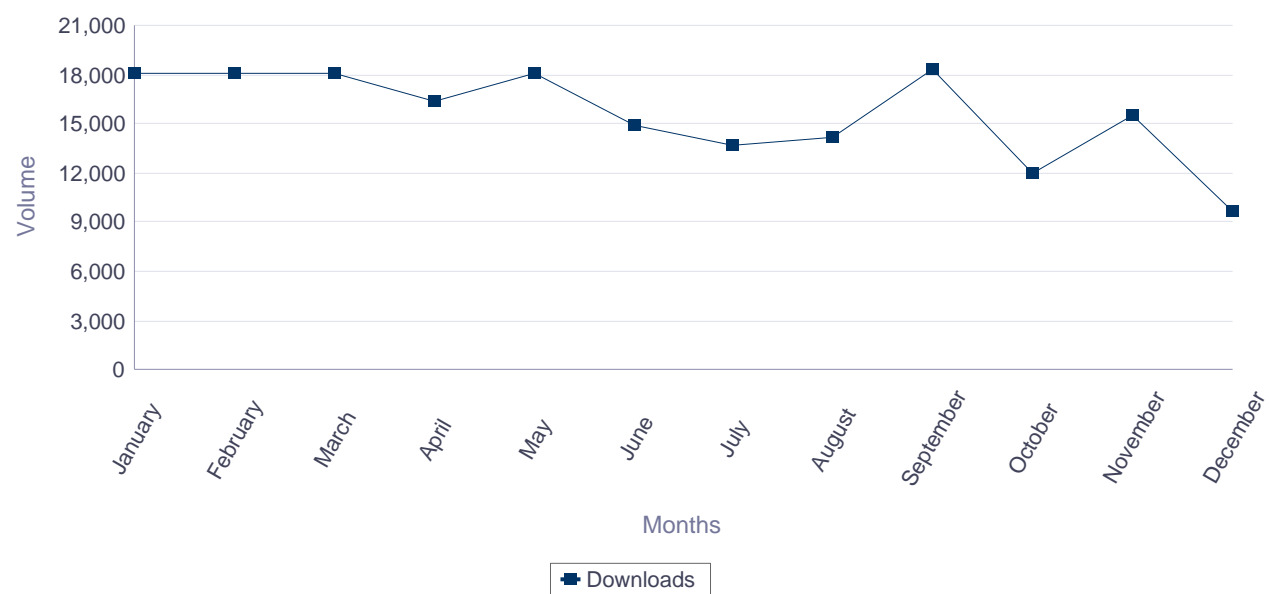

Documents downloaded in Lithuanian during 2016

Documents downloaded in Lithuanian (2016, by month)

Months	Downloads
January	18,020
February	18,034
March	18,050
April	16,346
May	18,035
June	14,876
July	13,707
August	14,145
September	18,360
October	11,982
November	15,560
December	9,712
Total	186,827

Documents downloaded in Lithuanian (2016)