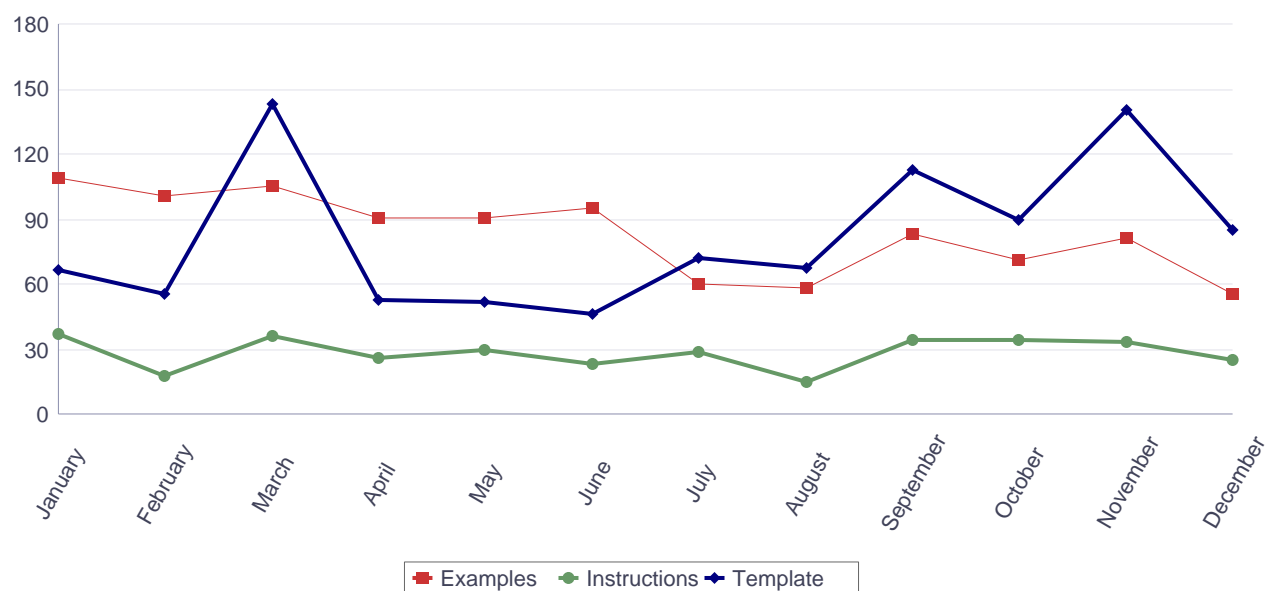

Downloads of Europass Language Passport examples, instructions and templates in Lithuanian (2016)