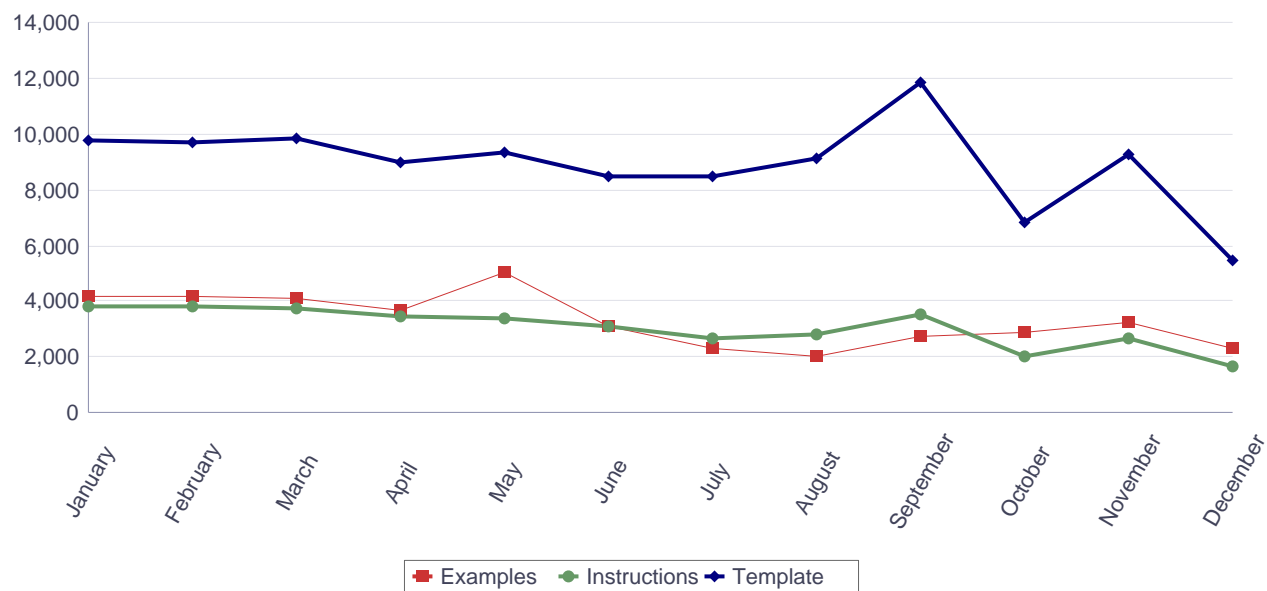

Documents downloaded in Lithuanian during 2016

Downloads of Europass CV, Language Passport examples, instructions and templates in Lithuanian (2016, by month)

Months	Total	Examples		Instructions		Template	
		ECV	ELP	ECV	ELP	ECV	ELP
January	17,918	4,180	109	3,789	37	9,736	67
February	17,929	4,211	101	3,827	18	9,716	56
March	17,986	4,116	105	3,774	36	9,812	143
April	16,278	3,673	91	3,469	26	8,966	53
May	17,963	5,061	91	3,387	30	9,342	52
June	14,795	3,103	95	3,083	23	8,445	46
July	13,653	2,290	60	2,691	29	8,511	72
August	14,096	2,039	58	2,786	15	9,130	68
September	18,280	2,714	83	3,508	34	11,828	113
October	11,914	2,905	71	2,014	34	6,800	90
November	15,476	3,282	81	2,648	33	9,292	140
December	9,639	2,314	56	1,658	25	5,501	85
Total	39,888	39,888	1,001	36,634	340	107,079	985

Downloads of Europass CV examples, instructions and templates in Lithuanian (2016)