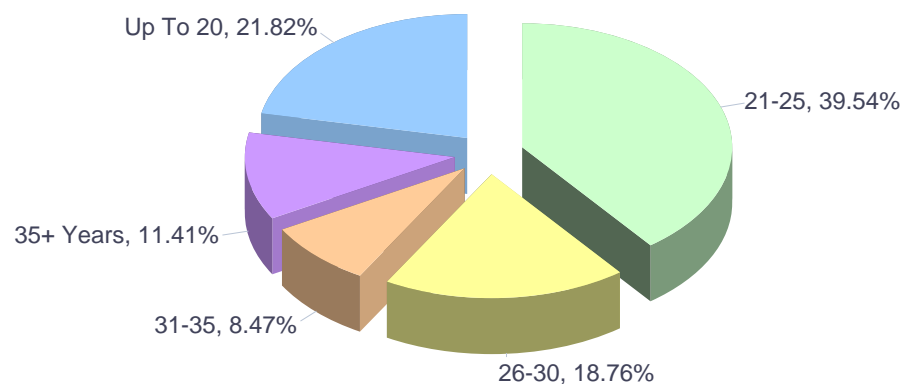

Europass CVs, Language Passports completed online(2016, Lithuania, Lithuanian)

Age of Europass CV online users residing in Lithuania (2016)

Age of ECV online users residing in Lithuania (2016)

Age of ECV online users residing in Lithuania (2016, by month)

Months	Up To 20	21-25	26-30	31-35	35+ Years	Total
January	1,040	2,657	1,194	561	701	6,153
February	1,357	2,324	1,127	522	688	6,018
March	1,239	2,094	1,174	642	656	5,805
April	1,326	2,327	999	468	744	5,864
May	1,471	2,312	890	367	708	5,748
June	1,452	1,913	811	447	436	5,059
July	656	2,311	1,001	374	550	4,892
August	615	1,808	1,122	360	524	4,429
September	1,502	2,330	1,077	509	574	5,992
October	1,362	2,182	1,257	500	684	5,985
November	1,541	2,290	1,041	603	722	6,197
December	828	1,526	681	233	538	3,806
Total	14,389	26,074	12,374	5,586	7,525	65,948