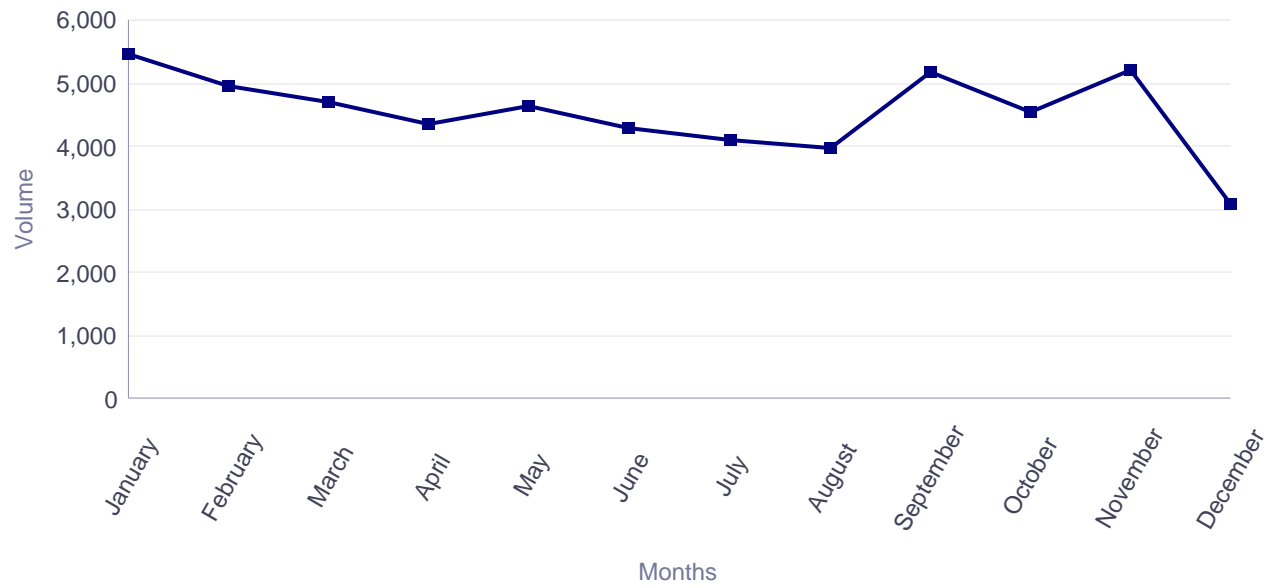

Europass CVs, Language Passports completed online(2016, Lithuania, Lithuanian)

Europass CVs completed online during 2016 by Lithuanian citizens

ECVs completed online by Lithuanian citizens (2016)

ECVs completed online by Lithuanian citizens (2016, by month)

Months	ECV
January	5,458
February	4,965
March	4,700
April	4,347
May	4,645
June	4,290
July	4,091
August	3,960
September	5,189
October	4,539
November	5,196
December	3,078
Total	54,458