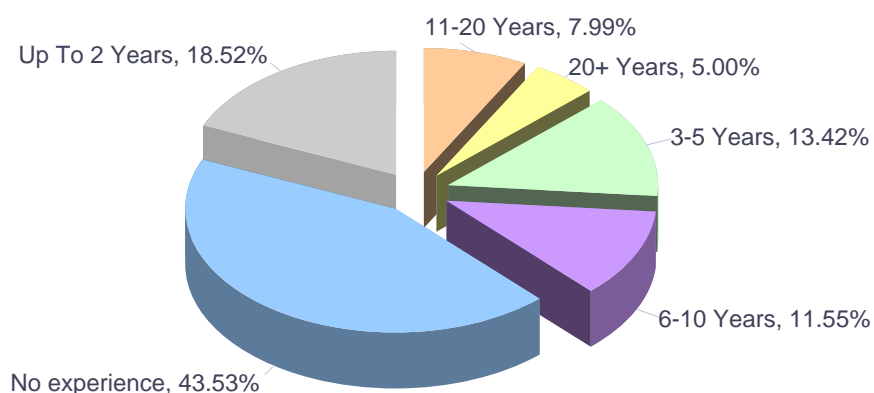

Europass CVs, Language Passports completed online(2016, Lithuania, Lithuanian)

Years of work experience of Europass online CV users residing in Lithuania (2016)

Years of experience of ECV online users residing in Lithuania (2016)

Years of experience of ECV online users residing in Lithuania (2016, by month)

Months	No experience	Up To 2 Years	3-5 Years	6-10 Years	11-20 Years	20+ Years	Total
January	5,301	2,670	2,234	1,648	1,092	606	13,551
February	6,033	2,435	1,629	1,530	1,129	476	13,232
March	5,688	2,302	1,721	1,854	1,088	647	13,300
April	5,771	2,561	1,528	1,478	1,220	807	13,365
May	6,448	2,283	1,337	1,475	1,041	853	13,437
June	6,350	1,955	1,456	1,103	704	663	12,231
July	4,219	2,098	1,575	1,122	919	580	10,513
August	3,635	2,262	1,610	1,299	898	513	10,217
September	6,757	2,783	1,873	1,651	1,036	651	14,751
October	6,192	2,681	1,935	1,660	1,147	716	14,331
November	6,664	2,722	2,079	1,909	1,273	724	15,371
December	4,057	1,802	1,709	1,075	766	472	9,881
Total	67,115	28,554	20,686	17,804	12,313	7,708	154,180