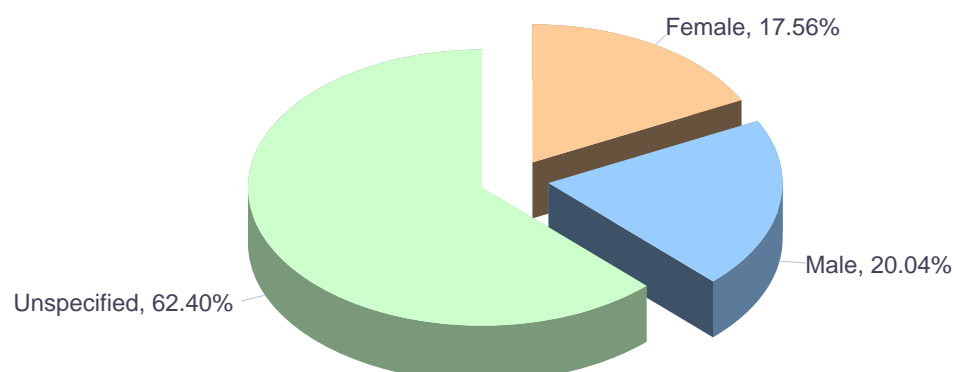

Europass CVs, Language Passports completed online(2016, Lithuania, Lithuanian)

Europass CV online users residing in Lithuania by gender (2016)

ECV online users residing in Lithuania by gender (2016)

ECV online users residing in Lithuania by gender (2016, by month)

Months	Female	Male	Unspecified	Total
January	2,479	2,888	8,184	13,551
February	2,463	2,820	7,949	13,232
March	1,996	3,076	8,228	13,300
April	2,781	2,291	8,293	13,365
May	2,390	2,652	8,395	13,437
June	2,016	2,451	7,764	12,231
July	1,995	2,276	6,242	10,513
August	1,741	2,185	6,291	10,217
September	2,573	2,674	9,504	14,751
October	2,402	2,873	9,056	14,331
November	2,655	2,881	9,835	15,371
December	1,577	1,835	6,469	9,881
Total	27,068	30,902	96,210	154,180