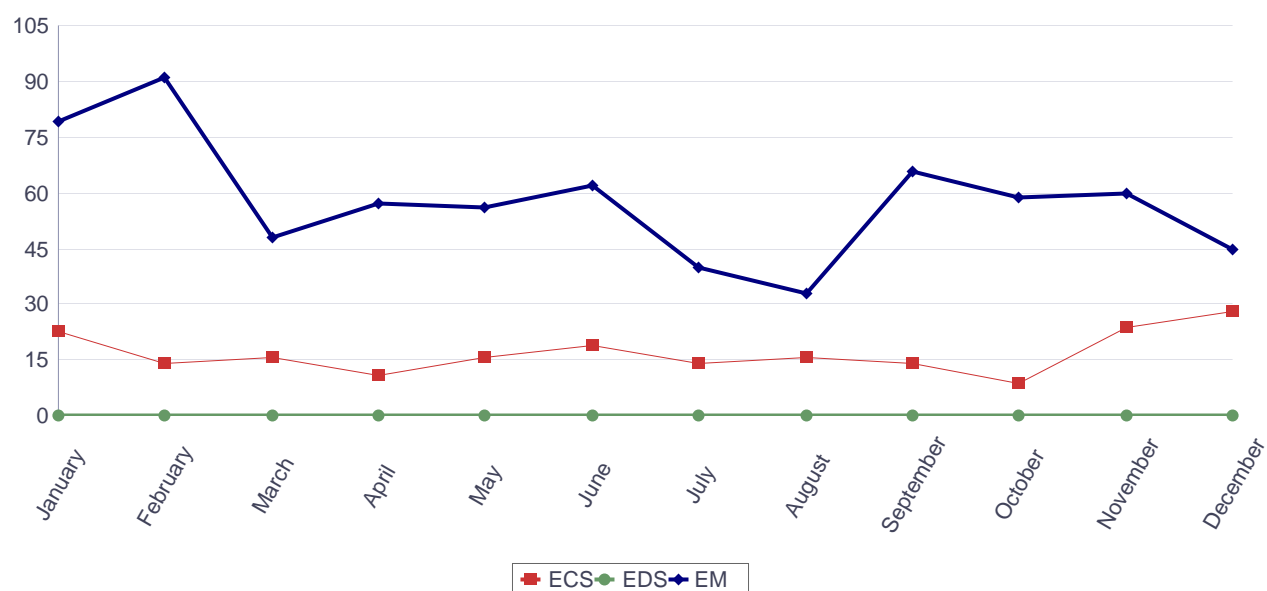

Documents downloaded in Lithuanian during 2016

Downloads of examples of Europass Certificate Supplement, Diploma Supplement, Mobility in Lithuanian (2016)

Downloads of examples of ECS, EDS, EM in Lithuanian (2016)

Months	ECS	EDS	EM	Total
January	23	0	79	102
February	14	0	91	105
March	16	0	48	64
April	11	0	57	68
May	16	0	56	72
June	19	0	62	81
July	14	0	40	54
August	16	0	33	49
September	14	0	66	80
October	9	0	59	68
November	24	0	60	84
December	28	0	45	73
Total	204	0	696	900