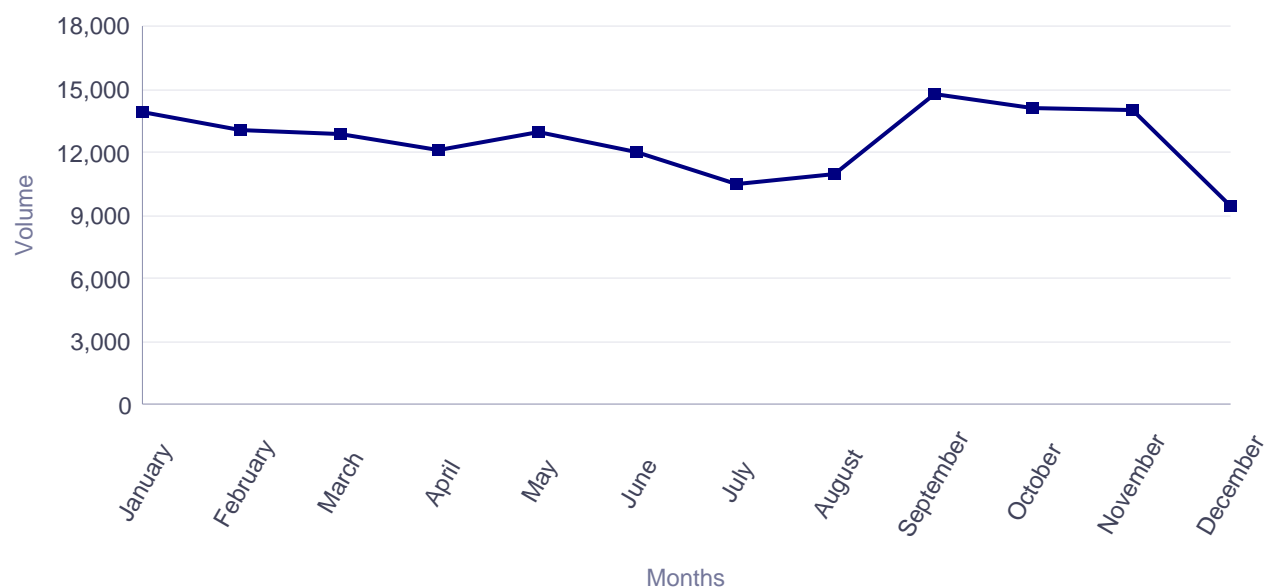

Europass CVs, Language Passports completed online(2016, Lithuania, Lithuanian)

Europass CVs, Language Passports completed online during 2016 by Lithuanian native speakers

ECVs, ELPs completed online by Lithuanian native speakers (2016)

ECVs, ELPs completed online by Lithuanian native speakers (2016, by month)

Months	ECV	ELP	Total
January	13,668	194	13,862
February	12,858	186	13,044
March	12,695	156	12,851
April	11,949	156	12,105
May	12,801	137	12,938
June	11,884	107	11,991
July	10,358	86	10,444
August	10,801	146	10,947
September	14,487	264	14,751
October	13,839	300	14,139
November	13,769	197	13,966
December	9,310	156	9,466
Total	148,419	2,085	150,504