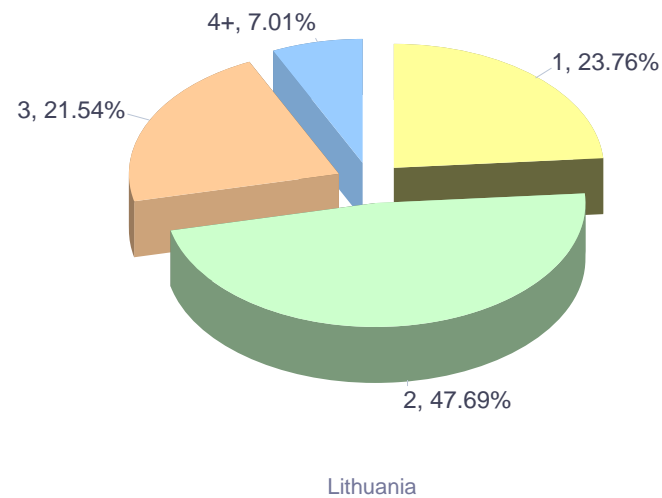

Europass CVs, Language Passports completed online(2016, Lithuania, Lithuanian)

Number of foreign languages spoken by users of Europass CV online residing in Lithuania (2016)

Number of foreign languages spoken by users of ECV online residing in Lithuania (2016)

Number of foreign languages spoken by users of ECV online residing in Lithuania (2016, by month)

Months	1	2	3	4+	Total
January	2,749	6,206	2,791	969	12,715
February	2,697	5,879	2,833	939	12,348
March	2,797	6,027	2,751	862	12,437
April	2,913	6,078	2,641	851	12,483
May	3,101	6,117	2,521	900	12,639
June	2,992	5,371	2,447	737	11,547
July	2,078	4,705	2,478	666	9,927
August	2,130	4,624	2,206	681	9,641
September	3,389	6,725	2,772	958	13,844
October	3,360	6,318	2,902	902	13,482
November	3,870	6,794	2,762	1,039	14,465
December	2,318	4,204	2,079	649	9,250
Total	34,394	69,048	31,183	10,153	144,778