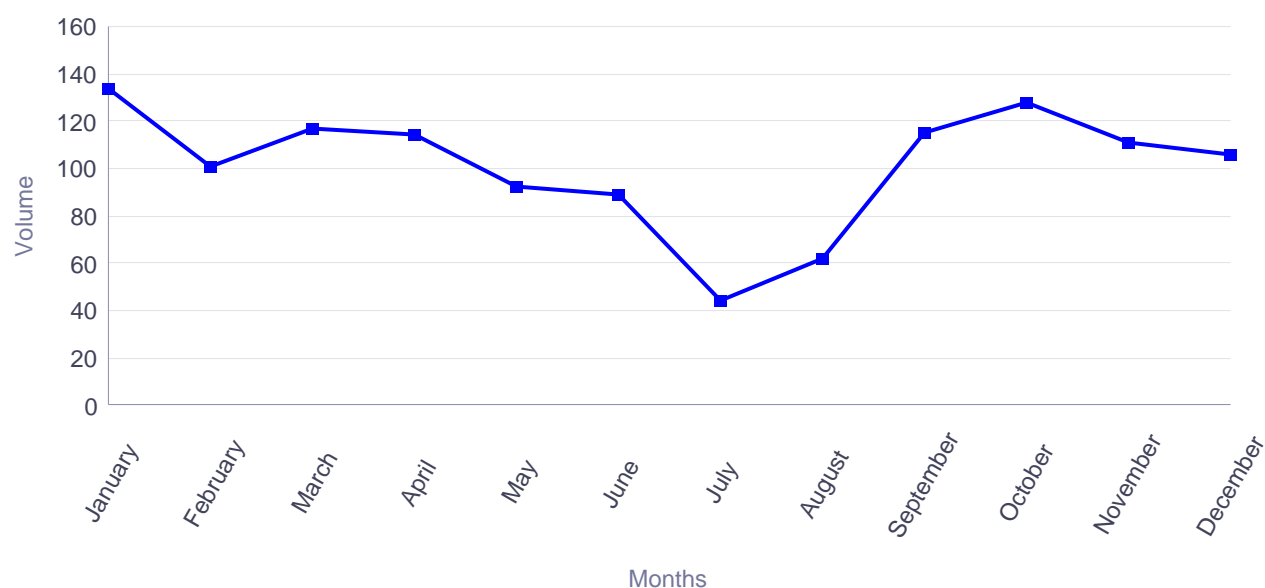

Europass Language Passports completed online in Lithuanian during 2016

Europass CVs, Language Passports completed online in Lithuanian (2016, by month)

Months	ECV	ELP	Total
January	10,509	134	10,643
February	9,506	101	9,607
March	9,562	117	9,679
April	10,157	114	10,271
May	10,612	92	10,704
June	9,923	89	10,012
July	8,064	44	8,108
August	8,402	62	8,464
September	10,382	115	10,497
October	10,114	128	10,242
November	10,693	111	10,804
December	6,298	106	6,404
Total	114,222	1,213	115,435