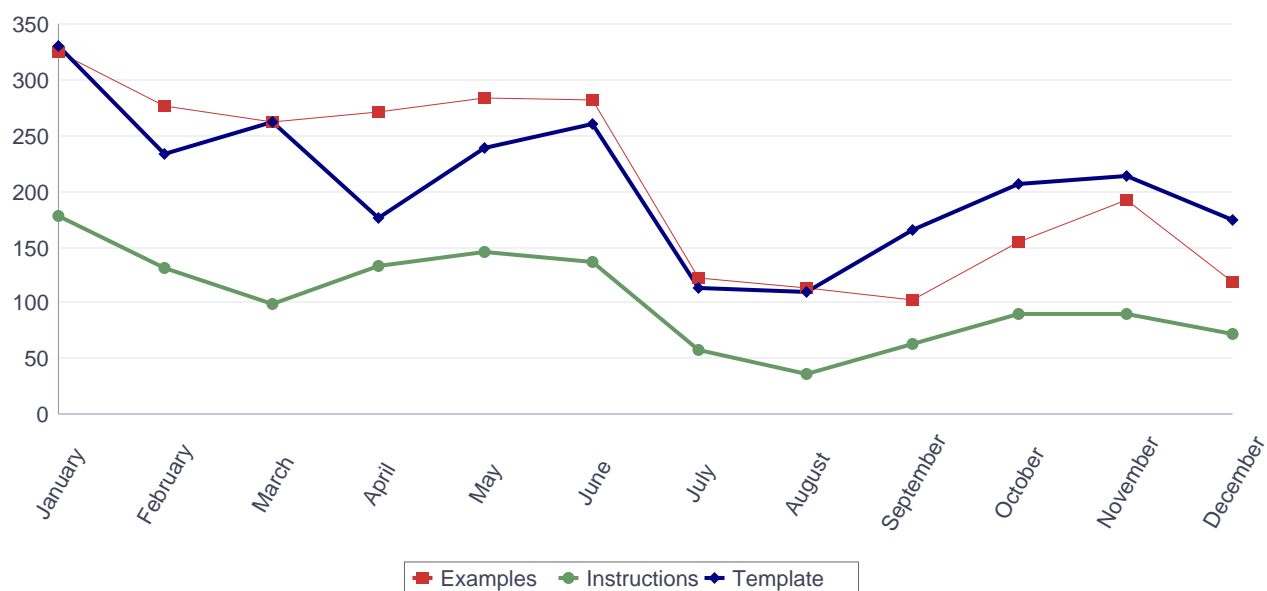

Downloads of Europass Language Passport examples, instructions and templates in Polish (2016)