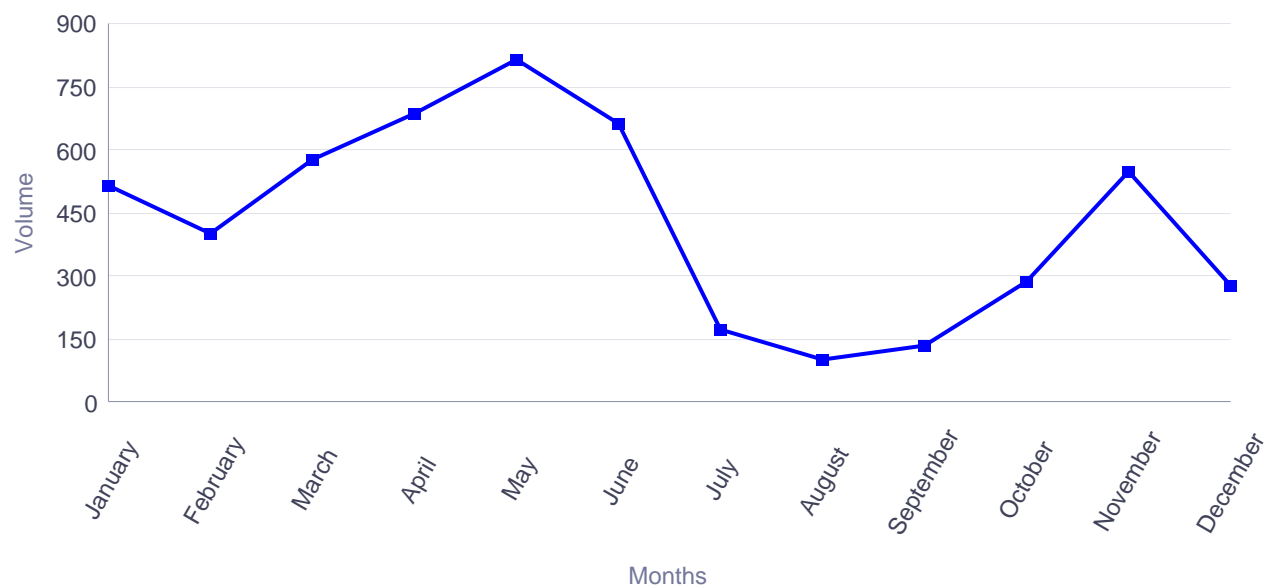

Europass website activity report 2016 (Poland, Polish)

Visits from Poland during 2016

Months	Visits
January	18,403
February	17,151
March	21,429
April	20,424
May	22,928
June	19,107
July	10,876
August	9,898
September	12,339
October	13,921
November	15,685
December	12,679
Total	194,840

Europass Language Passports completed online in Polish during 2016

Europass CVs, Language Passports completed online in Polish (2016, by month)

Months	ECV	ELP	Total
January	12,723	515	13,238
February	13,457	401	13,858
March	15,211	578	15,789
April	16,353	687	17,040
May	17,094	816	17,910
June	16,942	662	17,604
July	9,110	174	9,284
August	8,292	100	8,392
September	9,906	136	10,042
October	13,286	286	13,572
November	13,379	550	13,929
December	9,430	279	9,709
Total	155,183	5,184	160,367