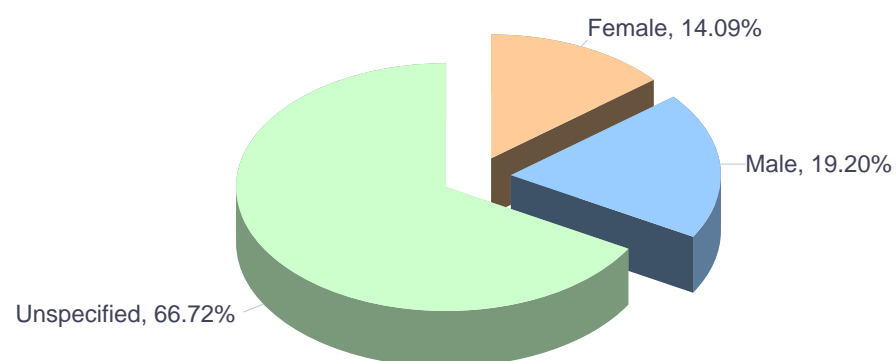

Europass CVs, Language Passports completed online(2016, Poland, Polish)

Europass CV online users residing in Poland by gender (2016)

ECV online users residing in Poland by gender (2016)

ECV online users residing in Poland by gender (2016, by month)

Months	Female	Male	Unspecified	Total
January	2,920	3,990	13,223	20,133
February	3,289	4,583	13,418	21,290
March	3,512	4,825	15,393	23,730
April	3,544	4,532	18,089	26,165
May	3,679	4,771	17,381	25,831
June	3,642	3,710	16,317	23,669
July	1,647	2,421	9,543	13,611
August	1,495	2,663	8,519	12,677
September	2,176	3,411	11,119	16,706
October	2,861	3,782	15,213	21,856
November	3,485	5,272	14,515	23,272
December	2,516	3,427	11,935	17,878
Total	34,766	47,387	164,665	246,818