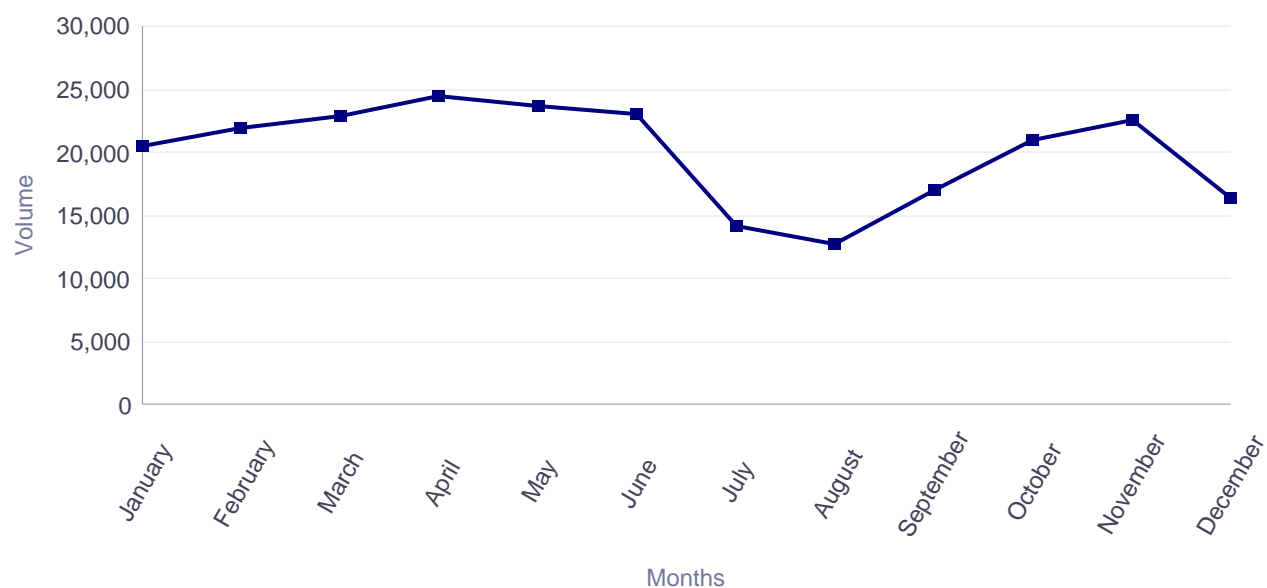

Europass CVs, Language Passports completed online(2016, Poland, Polish)

Europass CVs, Language Passports completed online during 2016 by Polish native speakers

ECVs, ELPs completed online by Polish native speakers (2016)

ECVs, ELPs completed online by Polish native speakers (2016, by month)

Months	ECV	ELP	Total
January	19,828	712	20,540
February	21,411	573	21,984
March	22,139	779	22,918
April	23,479	945	24,424
May	22,698	985	23,683
June	22,129	894	23,023
July	13,812	371	14,183
August	12,491	304	12,795
September	16,693	365	17,058
October	20,410	610	21,020
November	21,574	1,007	22,581
December	15,738	614	16,352
Total	232,402	8,159	240,561