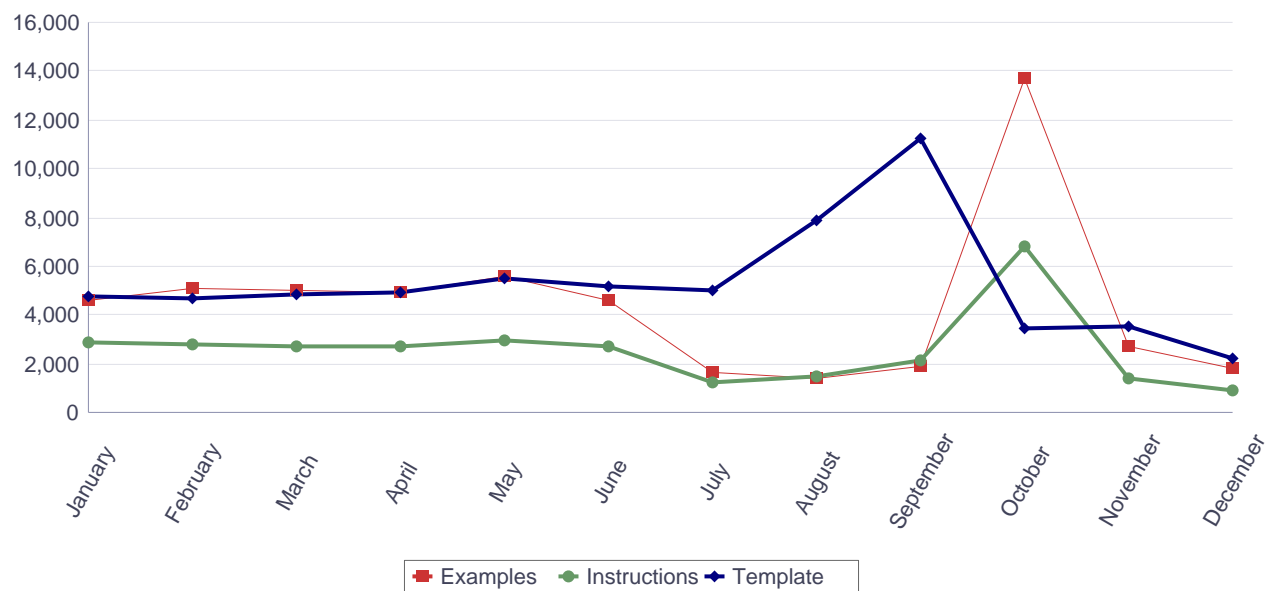

Documents downloaded in Polish during 2016

Downloads of Europass CV, Language Passport examples, instructions and templates in Polish (2016, by month)

Months	Total	Examples		Instructions		Template	
		ECV	ELP	ECV	ELP	ECV	ELP
January	13,016	4,589	324	2,857	178	4,738	330
February	13,180	5,086	276	2,800	131	4,654	233
March	13,327	5,040	263	2,767	99	4,896	262
April	13,278	4,974	271	2,743	133	4,980	177
May	14,697	5,562	284	2,974	146	5,493	238
June	13,253	4,651	281	2,704	136	5,220	261
July	8,287	1,694	122	1,256	57	5,045	113
August	11,117	1,433	114	1,524	36	7,901	109
September	15,649	1,944	103	2,151	63	11,223	165
October	24,376	13,687	154	6,814	90	3,425	206
November	8,274	2,747	193	1,448	90	3,582	214
December	5,276	1,789	118	921	72	2,201	175
Total		53,196	2,503	30,959	1,231	63,358	2,483

Downloads of Europass CV examples, instructions and templates in Polish (2016)