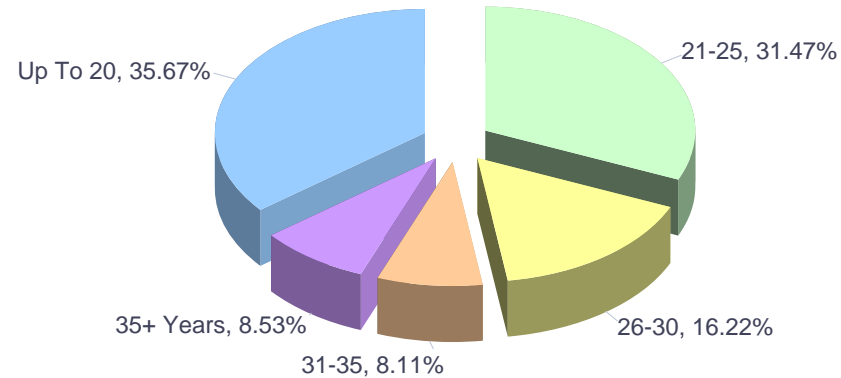

Europass CVs, Language Passports completed online(2016, Poland, Polish)

Age of Europass CV online users residing in Poland (2016)

Age of ECV online users residing in Poland (2016)

Age of ECV online users residing in Poland (2016, by month)

Months	Up To 20	21-25	26-30	31-35	35+ Years	Total
January	2,719	2,490	1,378	944	821	8,352
February	3,142	2,918	1,628	755	843	9,286
March	3,632	3,143	1,621	717	817	9,930
April	3,324	3,737	1,278	495	763	9,597
May	3,695	3,177	1,421	783	736	9,812
June	3,712	2,712	1,000	535	666	8,625
July	1,109	1,721	1,288	474	503	5,095
August	788	1,807	1,270	683	533	5,081
September	1,831	2,076	1,463	643	713	6,726
October	2,578	2,500	1,335	639	864	7,916
November	4,914	2,384	1,317	647	571	9,833
December	3,226	1,928	762	570	461	6,947
Total	34,670	30,593	15,761	7,885	8,291	97,200