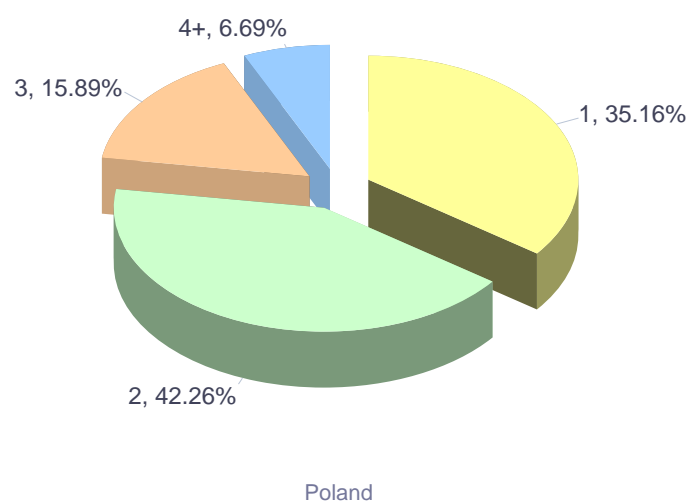

Europass CVs, Language Passports completed online(2016, Poland, Polish)

Number of foreign languages spoken by users of Europass CV online residing in Poland (2016)

Number of foreign languages spoken by users of ECV online residing in Poland (2016)

Number of foreign languages spoken by users of ECV online residing in Poland (2016, by month)

Months	1	2	3	4+	Total
January	6,402	7,275	2,835	1,193	17,705
February	6,554	7,669	3,447	1,484	19,154
March	7,427	9,035	3,528	1,321	21,311
April	8,049	10,654	3,925	1,175	23,803
May	8,520	10,077	3,265	1,289	23,151
June	7,660	9,400	2,938	1,300	21,298
July	4,427	5,075	1,810	855	12,167
August	3,648	4,597	1,948	981	11,174
September	4,994	5,714	2,695	1,363	14,766
October	6,399	8,074	3,486	1,536	19,495
November	7,594	9,253	3,036	1,258	21,141
December	6,153	6,703	2,255	1,053	16,164
Total	77,827	93,526	35,168	14,808	221,329