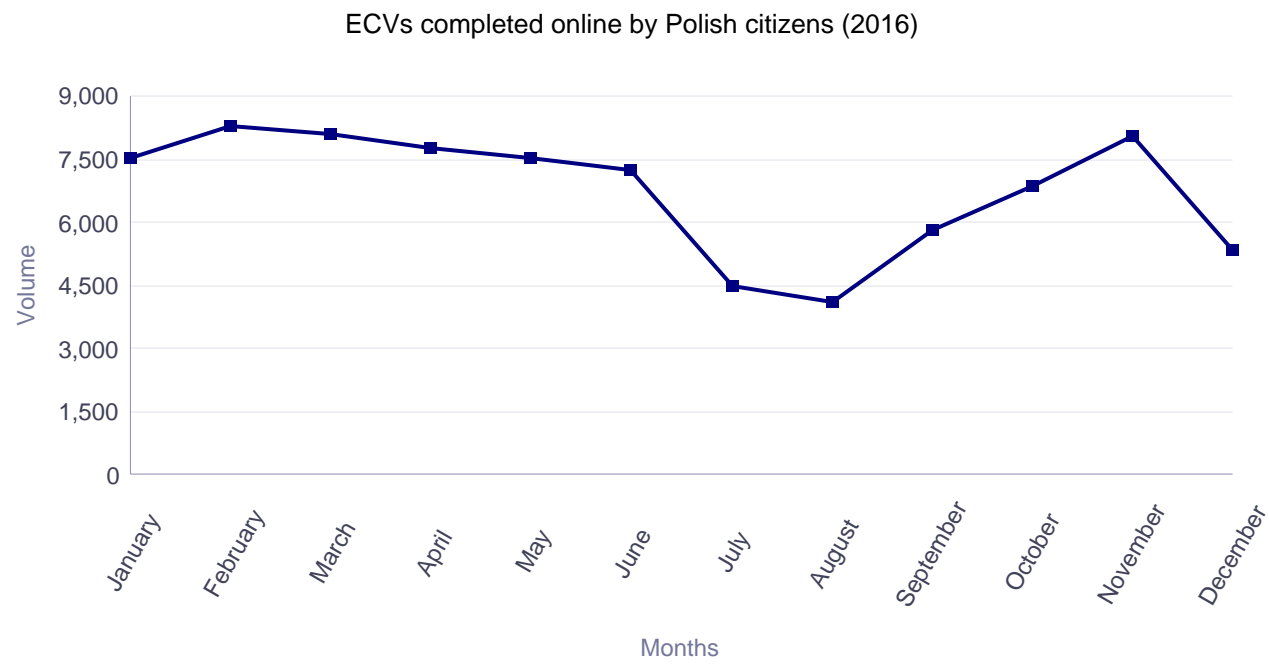

Europass CVs, Language Passports completed online(2016, Poland, Polish)

Europass CVs completed online during 2016 by Polish citizens

ECVs completed online by Polish citizens (2016, by month)

Months	ECV
January	7,542
February	8,288
March	8,074
April	7,785
May	7,538
June	7,246
July	4,466
August	4,091
September	5,798
October	6,870
November	8,027
December	5,345
Total	81,070