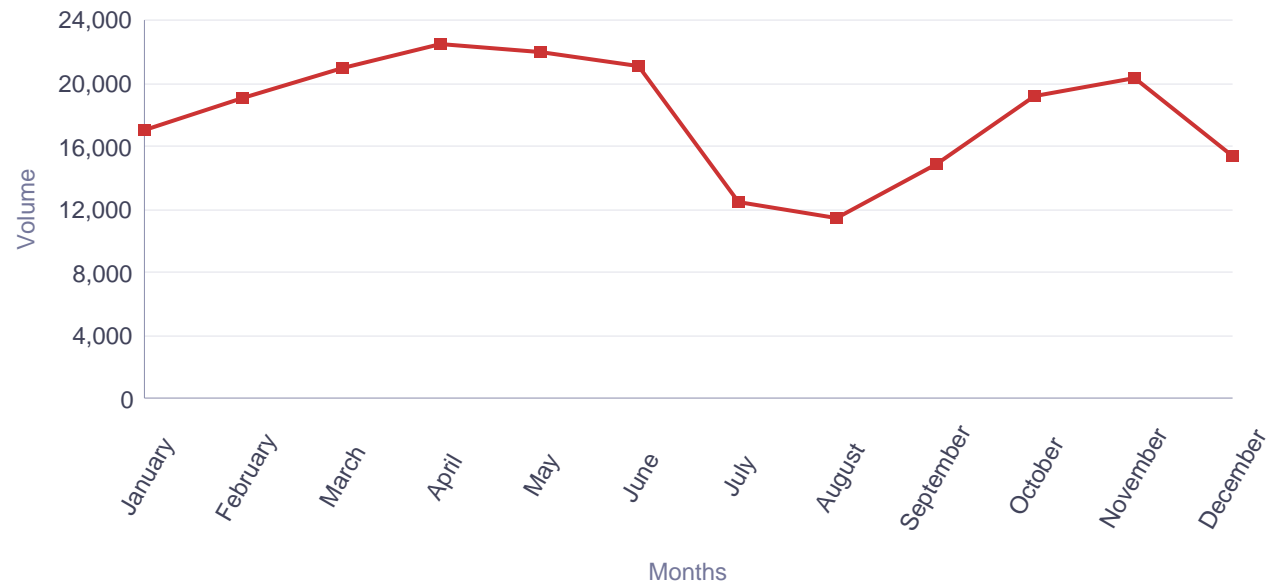

Europass CVs, Language Passports completed online(2016, Poland, Polish)

Europass CVs completed online during 2016 by citizens residing in Poland

ECVs completed online by citizens residing in Poland (2016)

ECVs completed online by citizens residing in Poland (2016, by month)

Months	ECV
January	17,086
February	19,105
March	20,945
April	22,531
May	21,982
June	21,016
July	12,453
August	11,456
September	14,927
October	19,158
November	20,326
December	15,339
Total	216,324