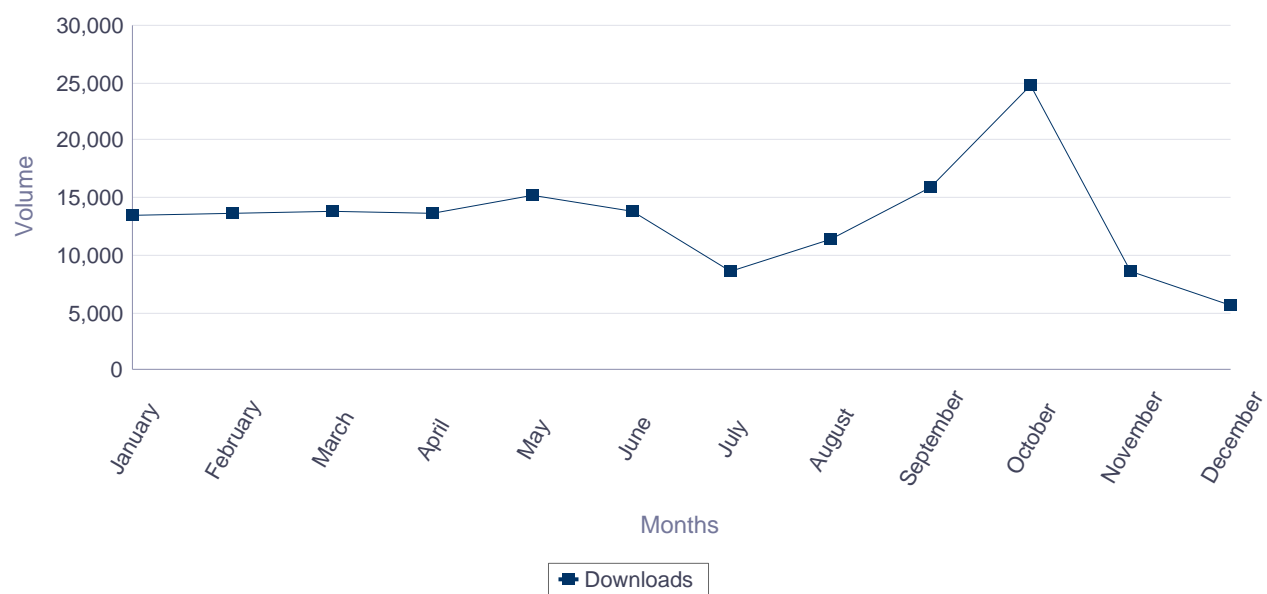

Documents downloaded in Polish during 2016

Documents downloaded in Polish (2016, by month)

Months	Downloads
January	13,521
February	13,616
March	13,768
April	13,673
May	15,226
June	13,826
July	8,591
August	11,403
September	15,935
October	24,751
November	8,621
December	5,548
Total	158,479

Documents downloaded in Polish (2016)