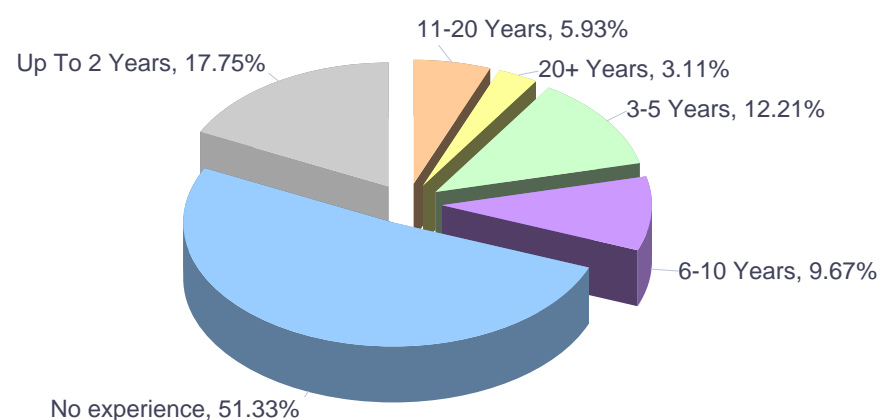

Europass CVs, Language Passports completed online(2016, Poland, Polish)

Years of work experience of Europass online CV users residing in Poland (2016)

Years of experience of ECV online users residing in Poland (2016)

Years of experience of ECV online users residing in Poland (2016, by month)

Months	No experience	Up To 2 Years	3-5 Years	6-10 Years	11-20 Years	20+ Years	Total
January	9,659	3,494	2,682	2,399	1,310	589	20,133
February	10,420	4,011	2,748	2,321	1,199	591	21,290
March	12,901	4,073	2,968	1,994	1,218	576	23,730
April	14,824	4,524	2,741	2,277	1,283	516	26,165
May	13,948	4,288	3,330	2,147	1,253	865	25,831
June	13,364	3,662	2,592	2,087	1,249	715	23,669
July	6,297	2,336	1,890	1,632	942	514	13,611
August	4,586	2,470	2,050	1,810	1,049	712	12,677
September	7,606	3,092	2,288	1,891	1,223	606	16,706
October	10,398	4,520	2,596	2,002	1,568	772	21,856
November	12,522	4,246	2,615	1,969	1,262	658	23,272
December	10,169	3,088	1,638	1,333	1,091	559	17,878
Total	126,694	43,804	30,138	23,862	14,647	7,673	246,818