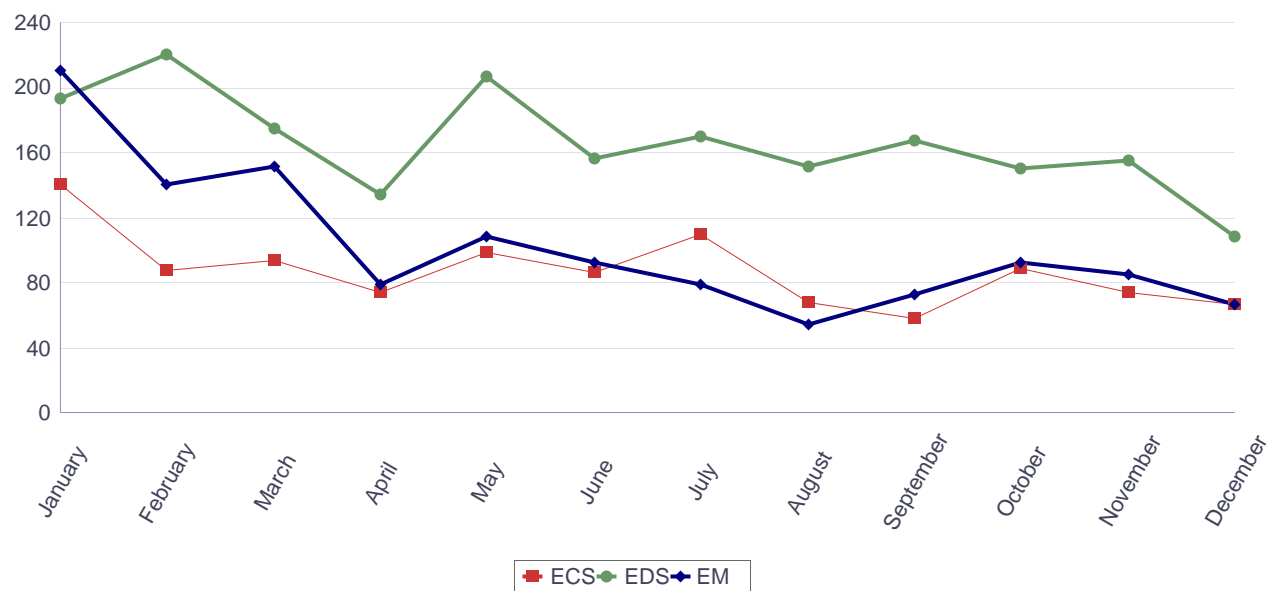

Documents downloaded in Portuguese during 2017

Downloads of examples of Europass Certificate Supplement, Diploma Supplement, Mobility in Portuguese (2017)

Downloads of examples of ECS, EDS, EM in Portuguese (2017)

Months	ECS	EDS	EM	Total
January	140	193	211	544
February	88	220	141	449
March	94	175	152	421
April	74	134	79	287
May	99	207	109	415
June	86	157	92	335
July	110	170	79	359
August	68	151	55	274
September	58	167	73	298
October	89	150	93	332
November	74	155	85	314
December	67	109	67	243
Total	1,047	1,988	1,236	4,271