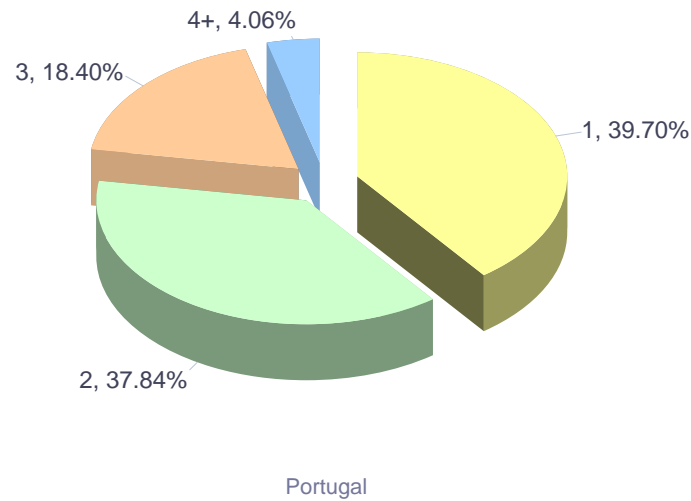

Europass CVs, Language Passports completed online(2017, Portugal, Portuguese)

Number of foreign languages spoken by users of Europass CV online residing in Portugal (2017)

Number of foreign languages spoken by users of ECV online residing in Portugal (2017)

Number of foreign languages spoken by users of ECV online residing in Portugal (2017, by month)

Months	1	2	3	4+	Total
January	112,336	107,879	52,865	10,907	283,987
February	91,270	86,951	45,345	9,826	233,392
March	105,981	100,486	50,511	10,710	267,688
April	73,669	69,326	34,548	7,445	184,988
May	90,997	84,391	42,618	8,907	226,913
June	85,403	81,973	38,724	8,790	214,893
July	94,830	87,720	42,605	9,299	234,454
August	81,455	79,934	37,042	8,481	206,917
September	106,174	99,593	46,260	10,861	262,888
October	98,327	94,045	44,861	10,143	247,376
November	84,586	82,113	38,331	8,501	213,531
December	58,156	57,884	28,309	6,883	151,232
Total	1,083,184	1,032,295	502,019	110,753	2,728,259