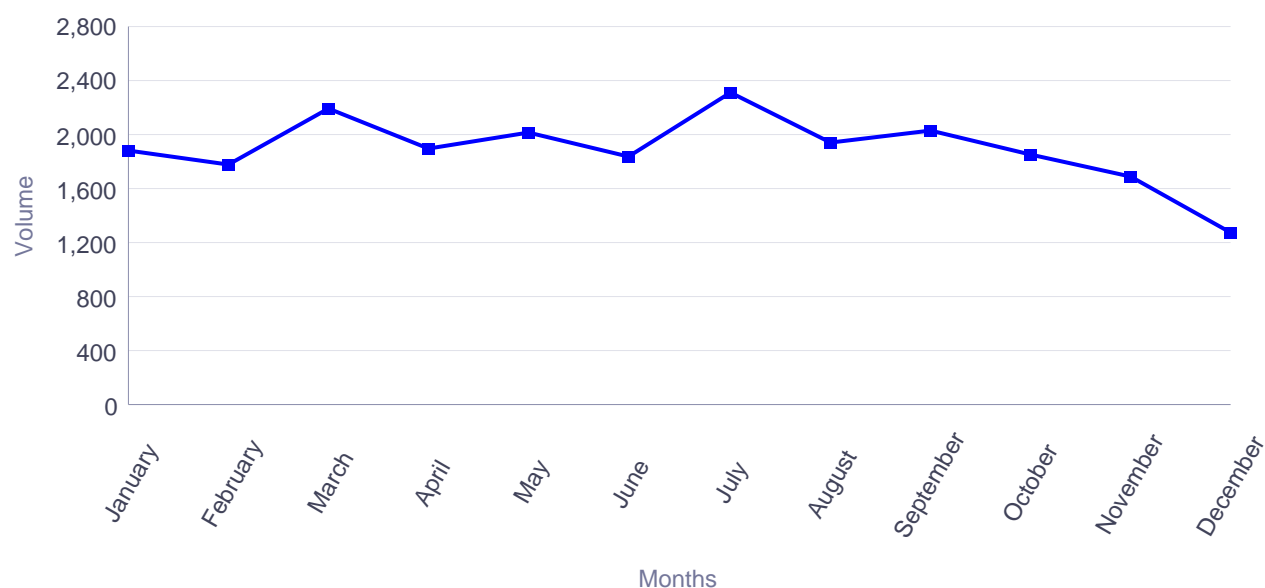

Europass Language Passports completed online in Portuguese during 2017

Europass CVs, Language Passports completed online in Portuguese (2017, by month)

Months	ECV	ELP	Total
January	310,919	1,886	312,805
February	253,777	1,775	255,552
March	298,801	2,195	300,996
April	209,801	1,896	211,697
May	256,739	2,010	258,749
June	245,643	1,836	247,479
July	262,812	2,304	265,116
August	232,076	1,938	234,014
September	277,976	2,026	280,002
October	259,635	1,846	261,481
November	224,961	1,689	226,650
December	161,171	1,282	162,453
Total	2,994,311	22,683	3,016,994