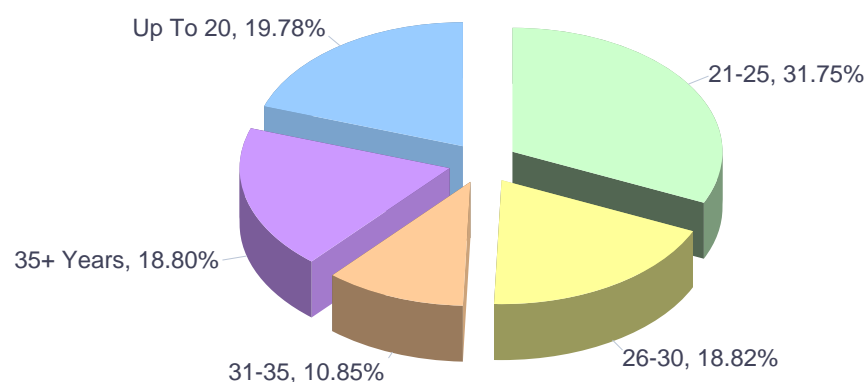

Europass CVs, Language Passports completed online(2017, Portugal, Portuguese)

Age of Europass CV online users residing in Portugal (2017)

Age of ECV online users residing in Portugal (2017)

Age of ECV online users residing in Portugal (2017, by month)

Months	Up To 20	21-25	26-30	31-35	35+ Years	Total
January	38,228	57,150	34,497	20,161	31,488	181,524
February	28,626	46,123	29,692	15,722	28,004	148,167
March	31,269	54,471	32,916	19,091	33,860	171,607
April	21,801	36,341	22,942	12,698	23,075	116,857
May	28,710	43,786	27,205	16,328	27,239	143,268
June	29,011	41,884	24,594	14,605	23,936	134,030
July	29,500	52,643	25,805	15,481	25,846	149,275
August	23,292	46,328	25,086	13,935	24,194	132,835
September	33,965	55,583	30,091	17,115	30,392	167,146
October	34,862	50,673	31,408	18,173	31,216	166,332
November	29,965	42,000	25,953	15,834	29,273	143,025
December	18,405	31,027	20,501	11,438	21,834	103,205
Total	347,634	558,009	330,690	190,581	330,357	1,757,271