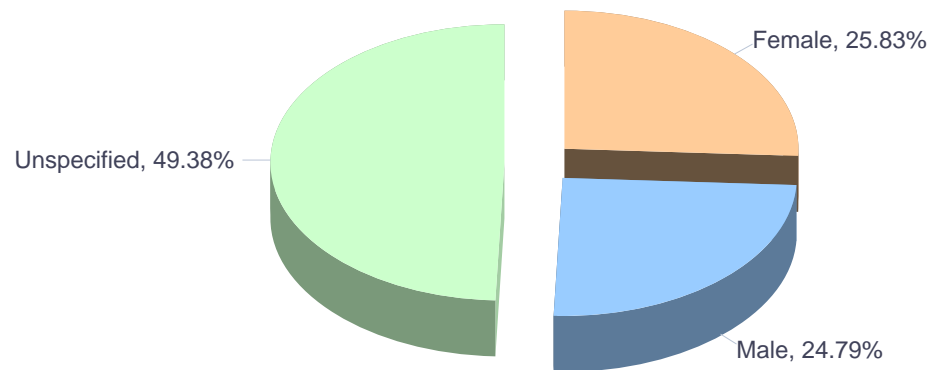

Europass CVs, Language Passports completed online(2017, Portugal, Portuguese)

Europass CV online users residing in Portugal by gender (2017)

ECV online users residing in Portugal by gender (2017)

ECV online users residing in Portugal by gender (2017, by month)

Months	Female	Male	Unspecified	Total
January	83,552	81,371	162,073	326,996
February	66,402	67,663	134,098	268,163
March	78,953	76,797	154,997	310,747
April	53,845	52,010	108,753	214,608
May	65,847	63,883	132,483	262,213
June	63,421	58,952	125,059	247,432
July	69,944	66,929	131,715	268,588
August	63,183	57,480	116,988	237,651
September	80,699	70,523	152,999	304,221
October	76,458	73,319	134,856	284,633
November	64,453	65,270	117,138	246,861
December	46,331	46,364	83,633	176,328
Total	813,088	780,561	1,554,792	3,148,441