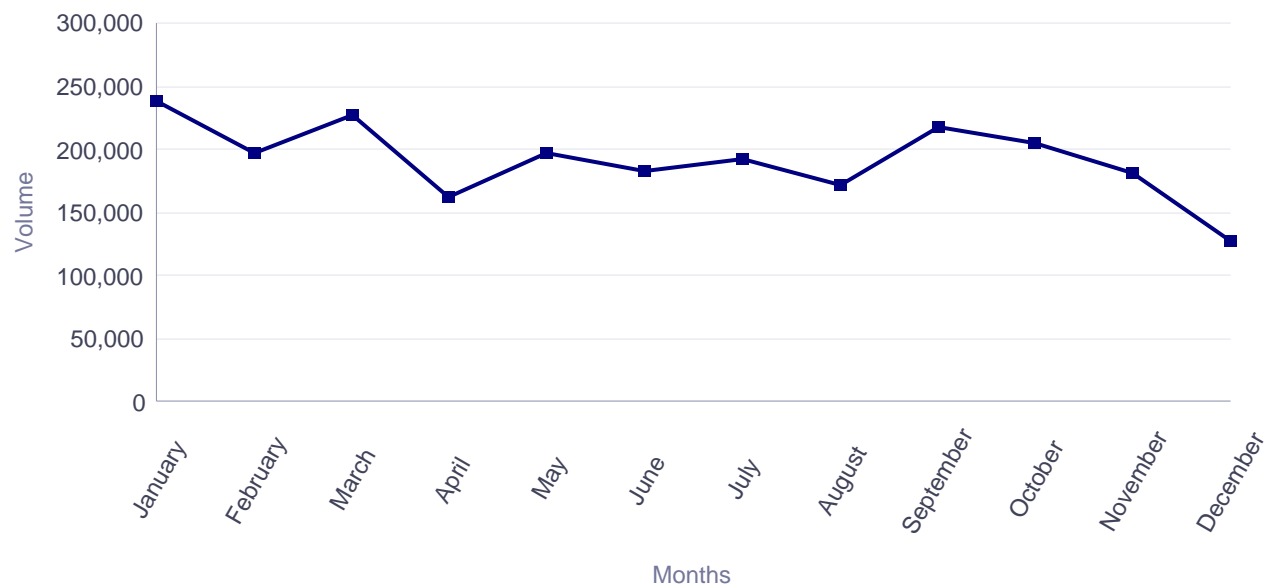

Europass CVs, Language Passports completed online(2017, Portugal, Portuguese)

Europass CVs, Language Passports completed online during 2017 by Portuguese native speakers

ECVs, ELPs completed online by Portuguese native speakers (2017)

ECVs, ELPs completed online by Portuguese native speakers (2017, by month)

Months	ECV	ELP	Total
January	235,958	2,150	238,108
February	194,291	2,207	196,498
March	224,251	2,542	226,793
April	159,471	2,179	161,650
May	194,446	2,186	196,632
June	180,297	1,976	182,273
July	189,698	2,411	192,109
August	170,036	2,155	172,191
September	214,706	2,419	217,125
October	201,811	2,260	204,071
November	178,328	2,332	180,660
December	126,079	1,681	127,760
Total	2,269,372	26,498	2,295,870