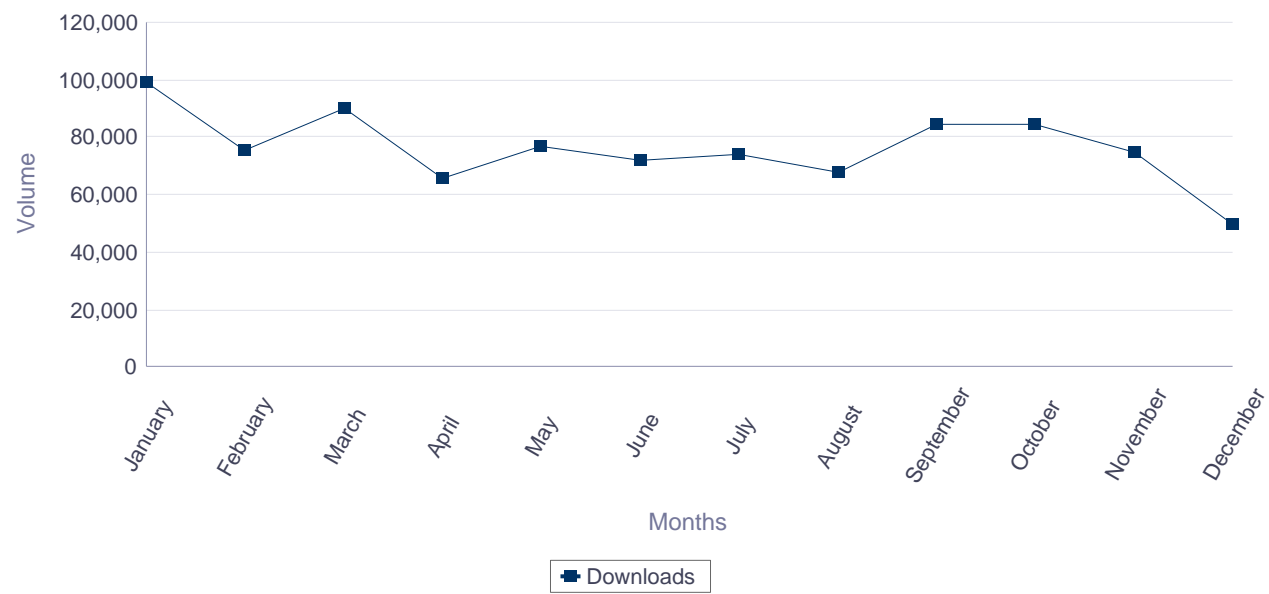

Documents downloaded in Portuguese during 2017

Documents downloaded in Portuguese (2017, by month)

Months	Downloads
January	98,932
February	75,514
March	90,193
April	65,859
May	76,839
June	71,990
July	73,920
August	67,540
September	84,587
October	84,243
November	74,547
December	49,450
Total	913,614

Documents downloaded in Portuguese (2017)