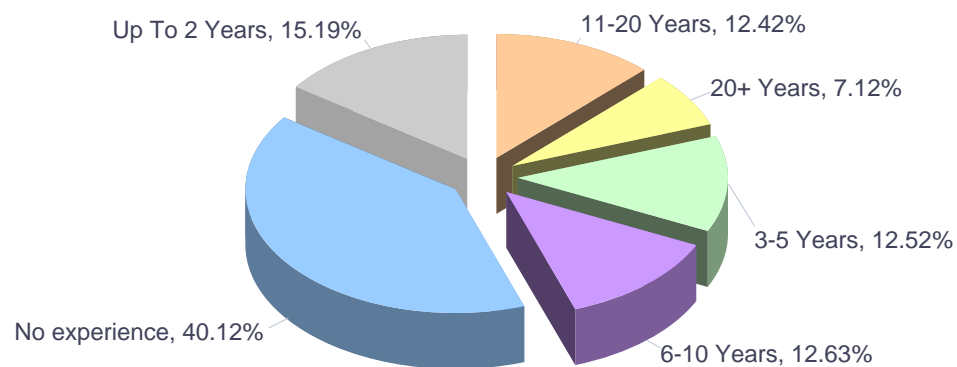

Europass CVs, Language Passports completed online(2017, Portugal, Portuguese)

Years of work experience of Europass online CV users residing in Portugal (2017)

Years of experience of ECV online users residing in Portugal (2017)

Years of experience of ECV online users residing in Portugal (2017, by month)

Months	No experience	Up To 2 Years	3-5 Years	6-10 Years	11-20 Years	20+ Years	Total
January	130,393	50,205	41,869	41,796	40,534	22,191	326,988
February	103,285	42,008	34,265	35,022	33,925	19,647	268,152
March	120,050	47,118	40,268	39,321	41,010	22,953	310,720
April	82,879	33,043	27,880	27,963	27,163	15,653	214,581
May	103,504	39,237	33,440	33,834	33,047	19,128	262,190
June	105,409	36,619	29,295	29,807	28,975	17,304	247,409
July	118,205	38,717	30,371	31,752	31,435	18,069	268,549
August	97,464	35,433	28,907	29,778	29,726	16,270	237,578
September	126,037	46,320	37,180	37,310	36,416	20,911	304,174
October	112,622	43,259	36,228	37,049	34,863	20,564	284,585
November	96,946	38,397	30,799	31,491	31,496	17,687	246,816
December	66,302	27,852	23,477	22,590	22,422	13,642	176,285
Total	1,263,096	478,208	393,979	397,713	391,012	224,019	3,148,027