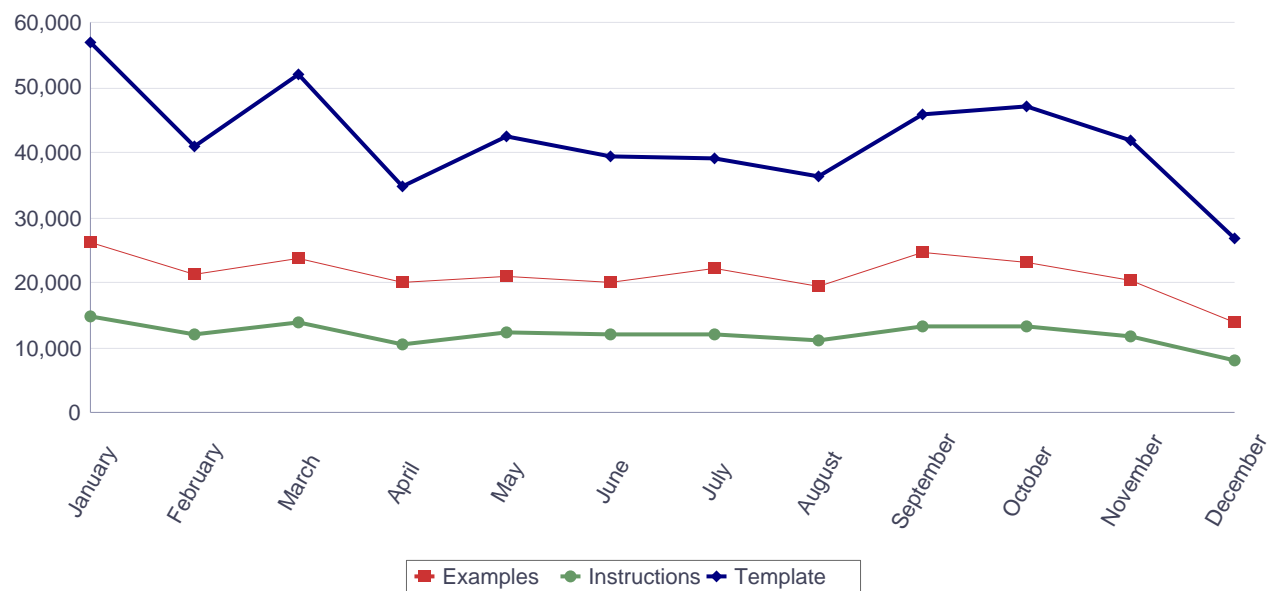

Documents downloaded in Portuguese during 2017

Downloads of Europass CV, Language Passport examples, instructions and templates in Portuguese (2017, by month)

Months	Total	Examples		Instructions		Template	
		ECV	ELP	ECV	ELP	ECV	ELP
January	98,388	26,233	134	14,792	134	56,916	179
February	75,065	21,402	113	12,194	105	41,076	175
March	89,772	23,796	117	13,761	89	51,872	137
April	65,572	20,047	96	10,477	80	34,761	111
May	76,424	21,035	117	12,388	93	42,624	167
June	71,655	20,006	85	11,928	76	39,475	85
July	73,561	22,202	89	12,019	78	39,034	139
August	67,266	19,470	89	11,161	64	36,392	90
September	84,289	24,727	104	13,353	71	45,892	142
October	83,911	23,230	138	13,315	114	46,957	157
November	74,233	20,402	116	11,630	95	41,811	179
December	49,207	13,968	68	8,005	99	26,966	101
Total		256,518	1,266	145,023	1,098	503,776	1,662

Downloads of Europass CV examples, instructions and templates in Portuguese (2017)