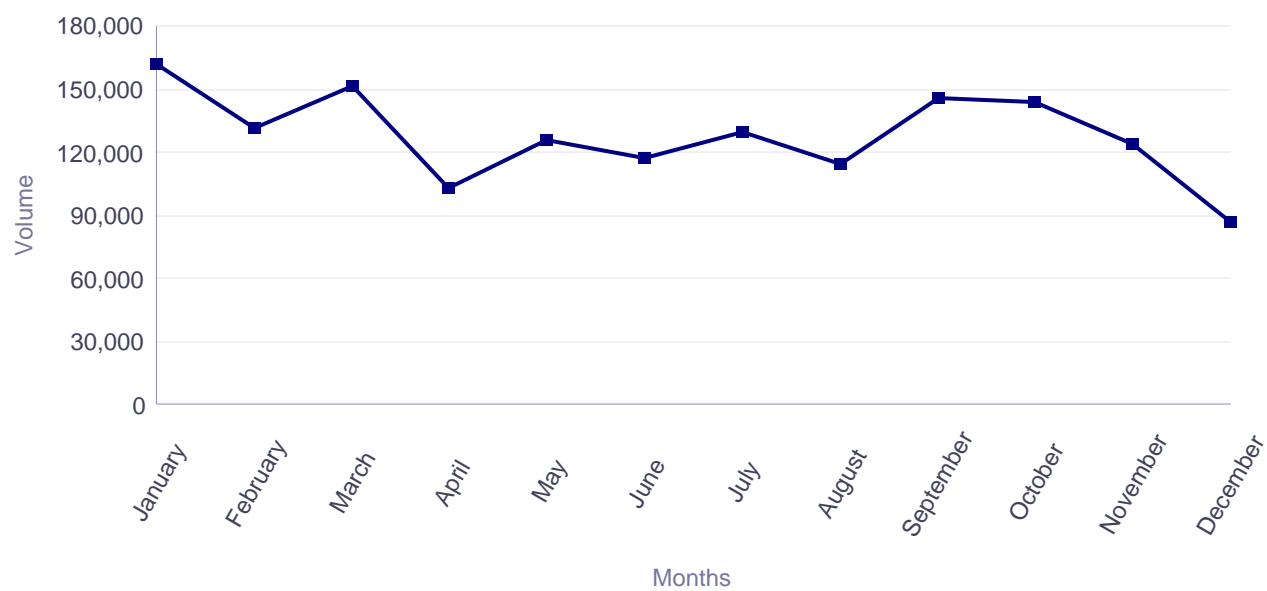

Europass CVs, Language Passports completed online(2017, Portugal, Portuguese)

Europass CVs completed online during 2017 by Portuguese citizens

ECVs completed online by Portuguese citizens (2017)

ECVs completed online by Portuguese citizens (2017, by month)

Months	ECV
January	161,886
February	131,120
March	151,450
April	102,560
May	125,665
June	117,416
July	129,314
August	114,552
September	145,755
October	143,944
November	124,062
December	86,338
Total	1,534,062