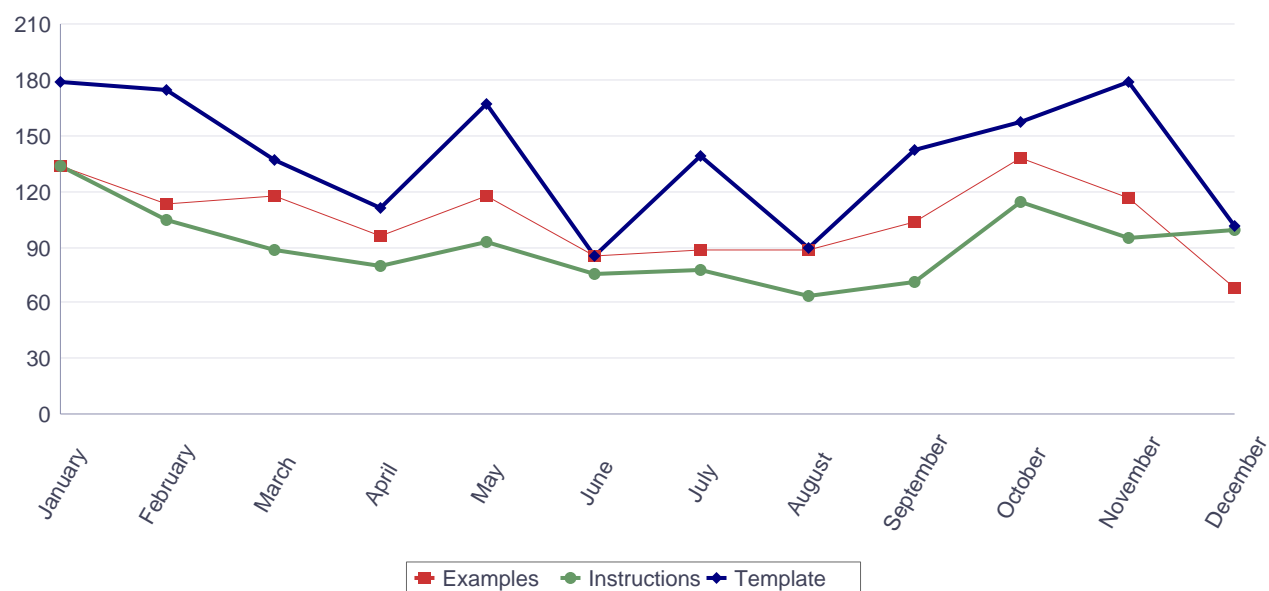

Downloads of Europass Language Passport examples, instructions and templates in Portuguese (2017)