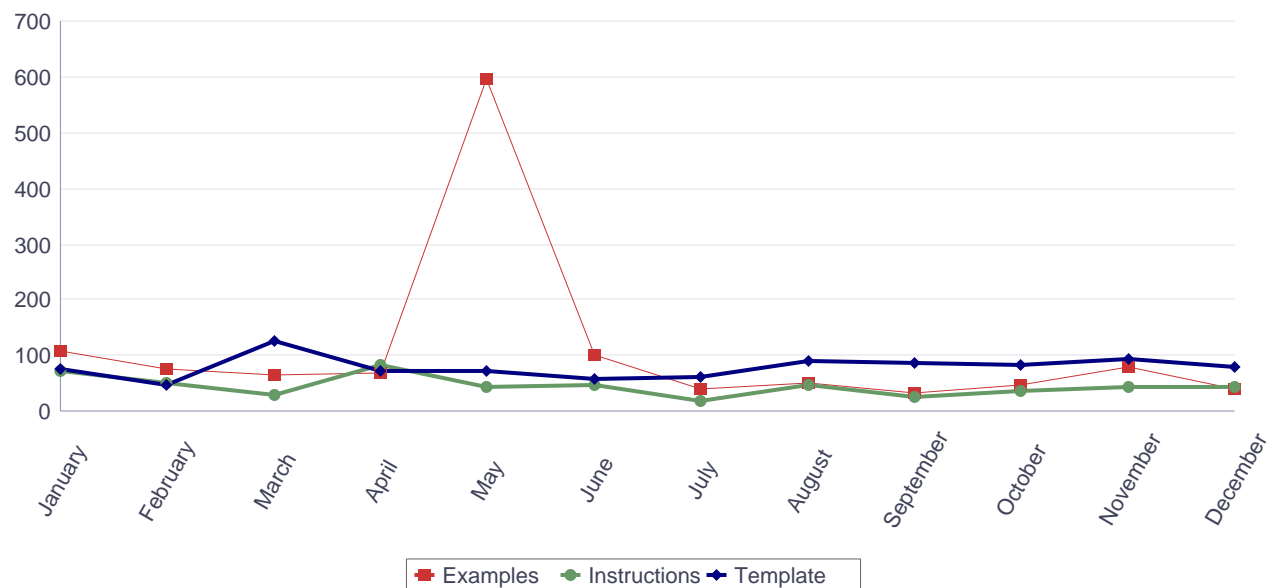

Downloads of Europass Language Passport examples, instructions and templates in Swedish (2016)