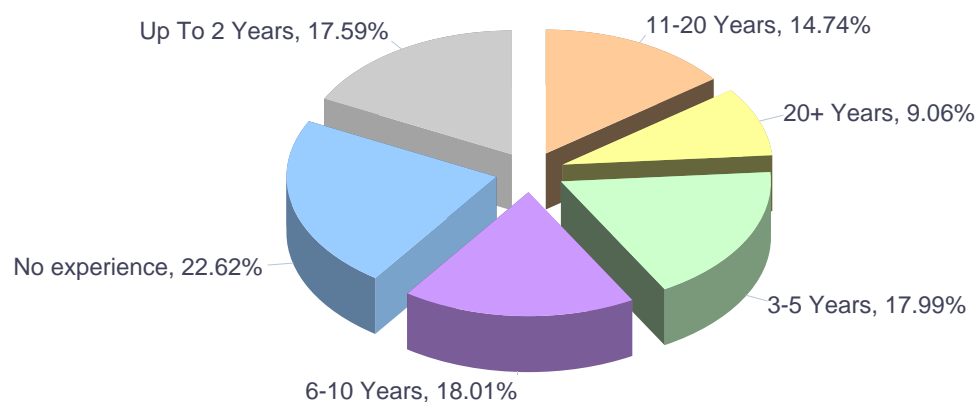

Europass CVs, Language Passports completed online(2016, Sweden, Swedish)

Years of work experience of Europass online CV users residing in Sweden (2016)

Years of experience of ECV online users residing in Sweden (2016)

Years of experience of ECV online users residing in Sweden (2016, by month)

Months	No experience	Up To 2 Years	3-5 Years	6-10 Years	11-20 Years	20+ Years	Total
January	1,652	1,446	1,378	1,151	942	648	7,217
February	1,802	1,650	1,443	1,832	1,095	758	8,580
March	1,920	1,311	1,713	1,342	1,000	692	7,978
April	1,583	1,247	1,777	1,344	1,024	666	7,641
May	1,875	1,065	887	1,242	1,038	758	6,865
June	1,312	1,044	1,066	955	1,057	644	6,078
July	1,179	1,049	978	1,334	1,065	633	6,238
August	1,545	1,322	1,373	1,191	1,040	596	7,067
September	1,984	1,432	1,728	1,718	1,316	580	8,758
October	2,090	1,605	1,762	1,478	1,332	834	9,101
November	2,111	1,743	1,436	1,716	1,369	850	9,225
December	1,917	1,399	1,137	1,391	1,384	741	7,969
Total	20,970	16,313	16,678	16,694	13,662	8,400	92,717