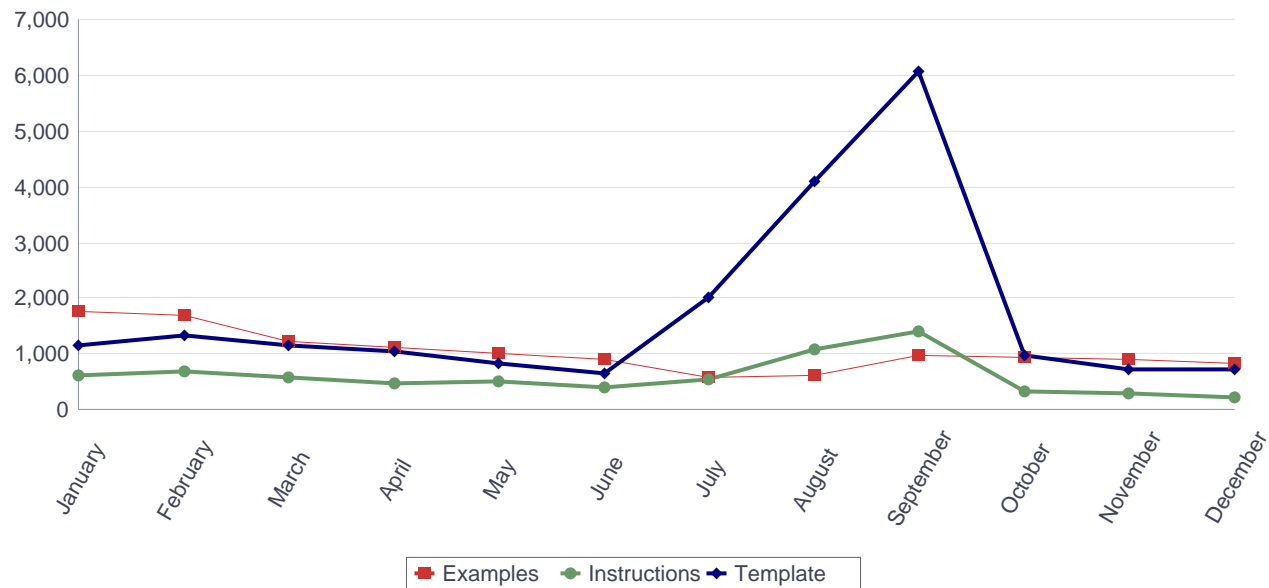

Documents downloaded in Swedish during 2016

Downloads of Europass CV, Language Passport examples, instructions and templates in Swedish (2016, by month)

Months	Total	Examples		Instructions		Template	
		ECV	ELP	ECV	ELP	ECV	ELP
January	3,800	1,766	109	625	73	1,149	78
February	3,870	1,691	75	676	50	1,330	48
March	3,189	1,214	64	578	31	1,175	127
April	2,867	1,122	68	490	82	1,034	71
May	3,050	1,003	595	500	44	834	74
June	2,180	916	102	416	46	642	58
July	3,267	588	40	532	19	2,027	61
August	6,008	636	52	1,102	47	4,081	90
September	8,628	984	35	1,416	27	6,078	88
October	2,418	929	49	340	36	979	85
November	2,156	918	79	284	44	735	96
December	1,947	833	42	223	45	724	80
Total		12,600	1,310	7,182	544	20,788	956

Downloads of Europass CV examples, instructions and templates in Swedish (2016)