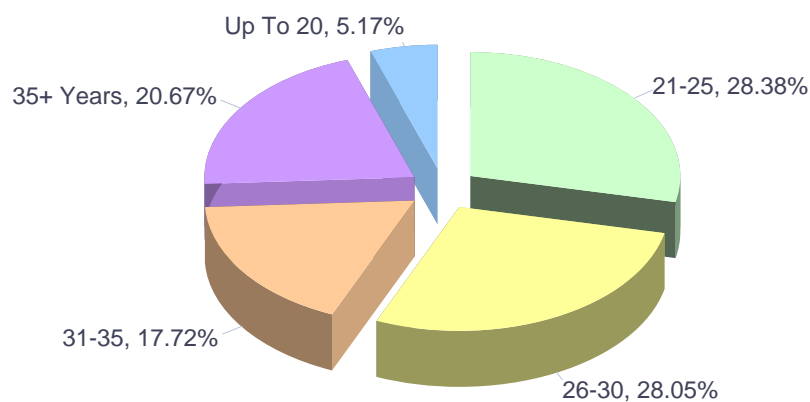

Europass CVs, Language Passports completed online(2016, Sweden, Swedish)

Age of Europass CV online users residing in Sweden (2016)

Age of ECV online users residing in Sweden (2016)

Age of ECV online users residing in Sweden (2016, by month)

Months	Up To 20	21-25	26-30	31-35	35+ Years	Total
January	74	974	848	517	542	2,955
February	109	1,234	977	548	605	3,473
March	158	962	851	488	415	2,874
April	81	1,054	759	518	475	2,887
May	178	692	594	376	553	2,393
June	97	506	695	458	506	2,262
July	74	606	573	393	599	2,245
August	174	606	852	574	597	2,803
September	194	760	858	517	666	2,995
October	151	656	890	589	718	3,004
November	242	852	821	580	688	3,183
December	234	786	856	490	692	3,058
Total	1,766	9,688	9,574	6,048	7,056	34,132