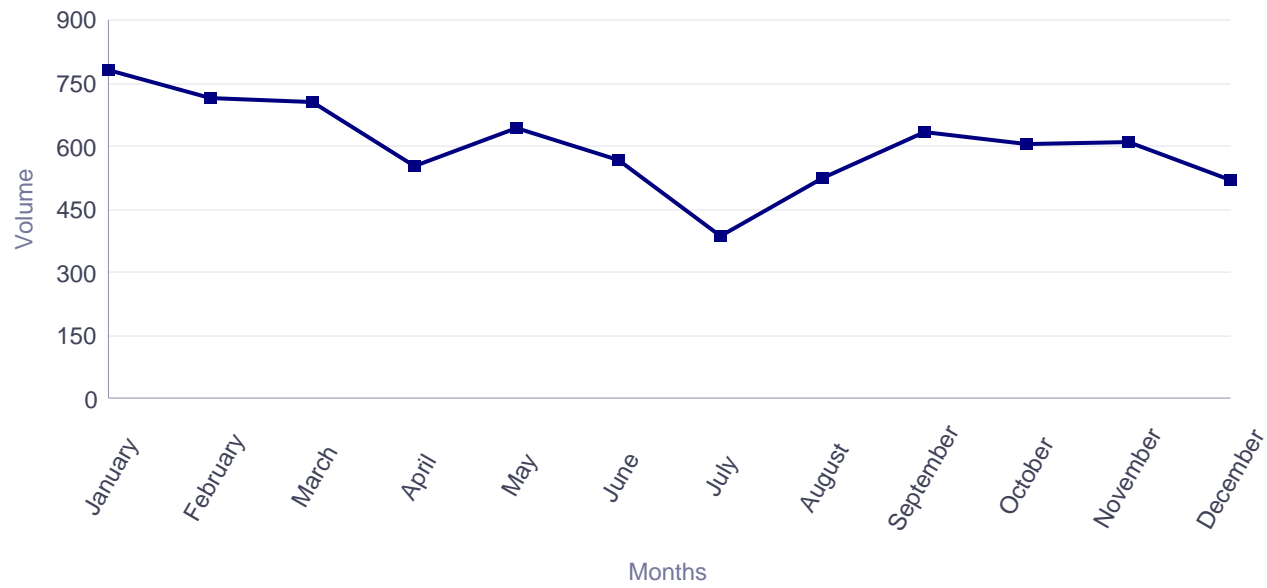

Europass CVs, Language Passports completed online(2016, Sweden, Swedish)

Europass CVs completed online during 2016 by Swedish citizens

ECVs completed online by Swedish citizens (2016)

ECVs completed online by Swedish citizens (2016, by month)

Months	ECV
January	782
February	712
March	704
April	552
May	641
June	567
July	388
August	523
September	633
October	604
November	609
December	518
Total	7,233