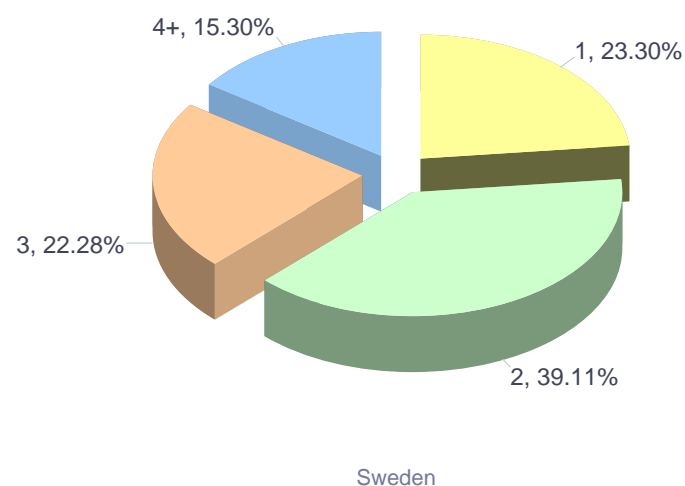

Europass CVs, Language Passports completed online(2016, Sweden, Swedish)

Number of foreign languages spoken by users of Europass CV online residing in Sweden (2016)

Number of foreign languages spoken by users of ECV online residing in Sweden (2016)

Number of foreign languages spoken by users of ECV online residing in Sweden (2016, by month)

Months	1	2	3	4+	Total
January	1,452	2,388	1,512	994	6,346
February	1,864	2,686	1,750	1,306	7,606
March	1,465	2,753	1,666	1,114	6,998
April	1,525	2,854	1,369	1,001	6,749
May	1,190	2,469	1,366	1,019	6,044
June	1,270	2,060	1,233	822	5,385
July	1,294	2,062	1,428	792	5,576
August	1,488	2,653	1,165	1,024	6,330
September	1,787	3,231	1,500	1,165	7,683
October	1,842	3,010	2,012	967	7,831
November	1,741	3,044	1,753	1,395	7,933
December	2,058	2,644	1,391	865	6,958
Total	18,976	31,854	18,145	12,464	81,439