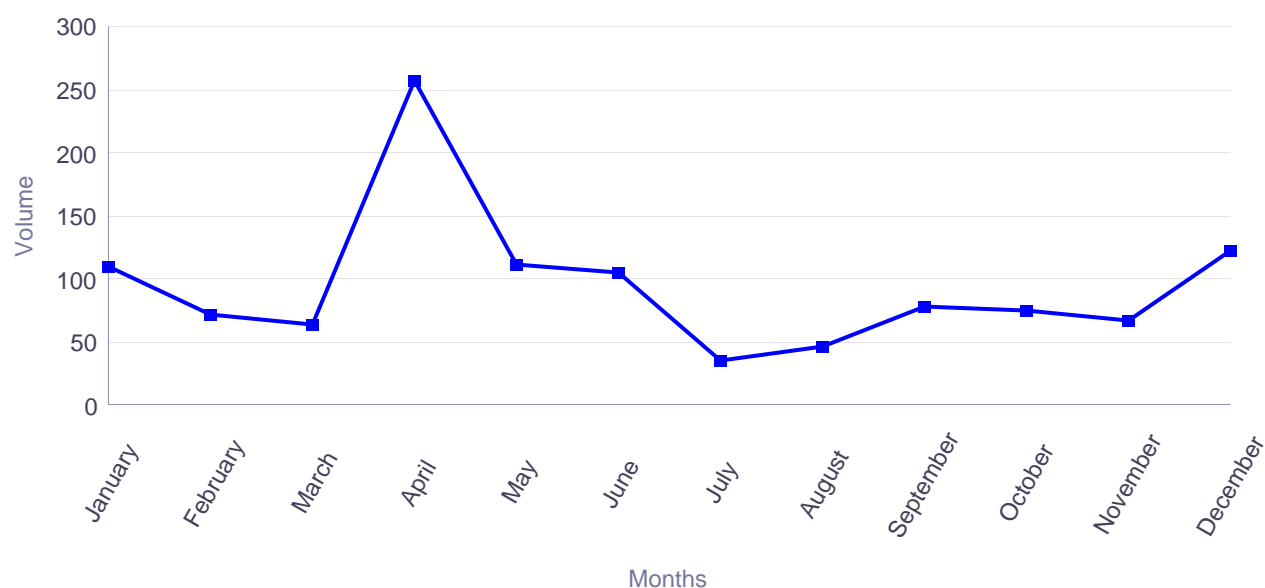

Europass Language Passports completed online in Swedish during 2016

Europass CVs, Language Passports completed online in Swedish (2016, by month)

Months	ECV	ELP	Total
January	3,688	110	3,798
February	4,399	72	4,471
March	4,783	64	4,847
April	4,413	257	4,670
May	3,977	112	4,089
June	3,986	105	4,091
July	3,407	35	3,442
August	4,221	47	4,268
September	4,821	78	4,899
October	5,028	75	5,103
November	6,164	67	6,231
December	5,277	123	5,400
Total	54,164	1,145	55,309