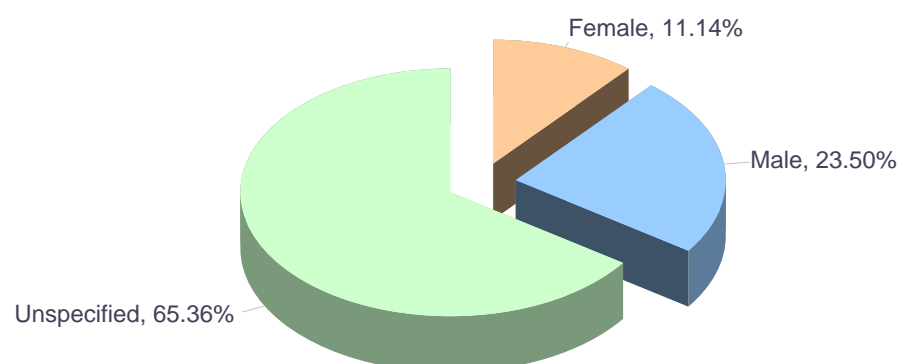

Europass CVs, Language Passports completed online(2016, Sweden, Swedish)

Europass CV online users residing in Sweden by gender (2016)

ECV online users residing in Sweden by gender (2016)

ECV online users residing in Sweden by gender (2016, by month)

Months	Female	Male	Unspecified	Total
January	1,077	1,594	4,546	7,217
February	1,080	2,066	5,434	8,580
March	902	1,735	5,341	7,978
April	628	2,112	4,901	7,641
May	765	1,512	4,588	6,865
June	750	1,497	3,831	6,078
July	770	1,457	4,011	6,238
August	766	1,960	4,341	7,067
September	944	1,803	6,011	8,758
October	932	1,960	6,209	9,101
November	1,002	1,957	6,266	9,225
December	712	2,135	5,122	7,969
Total	10,328	21,788	60,601	92,717