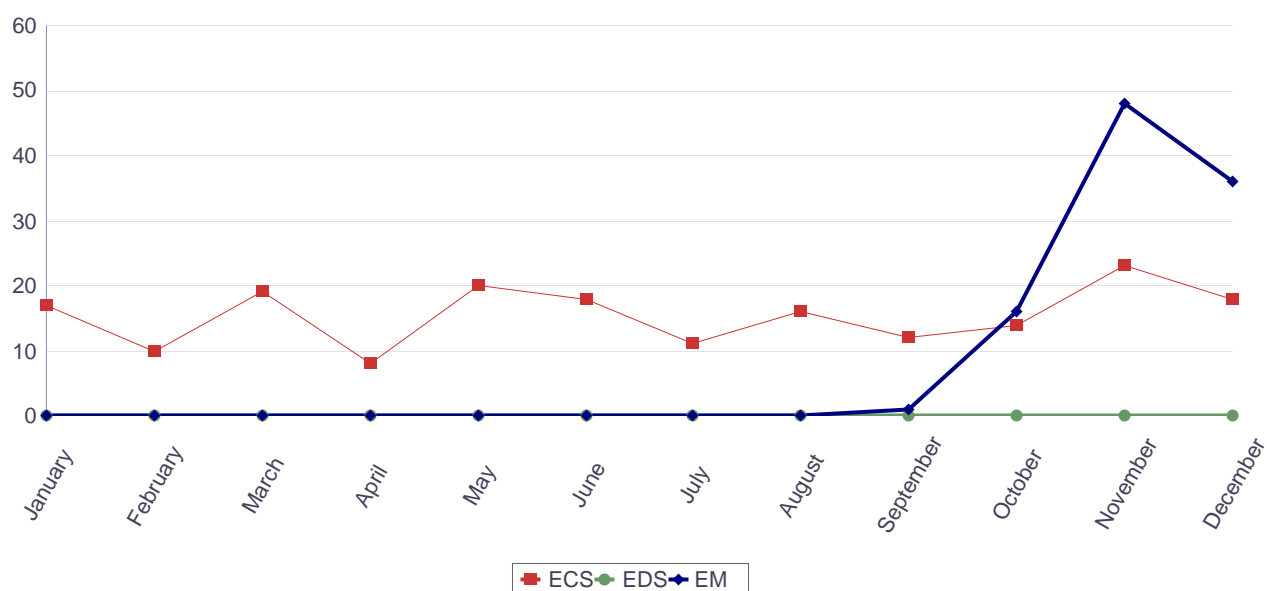

Documents downloaded in Swedish during 2016

Downloads of examples of Europass Certificate Supplement, Diploma Supplement, Mobility in Swedish (2016)

Downloads of examples of ECS, EDS, EM in Swedish (2016)

Months	ECS	EDS	EM	Total
January	17	0	0	17
February	10	0	0	10
March	19	0	0	19
April	8	0	0	8
May	20	0	0	20
June	18	0	0	18
July	11	0	0	11
August	16	0	0	16
September	12	0	1	13
October	14	0	16	30
November	23	0	48	71
December	18	0	36	54
Total	186	0	101	287