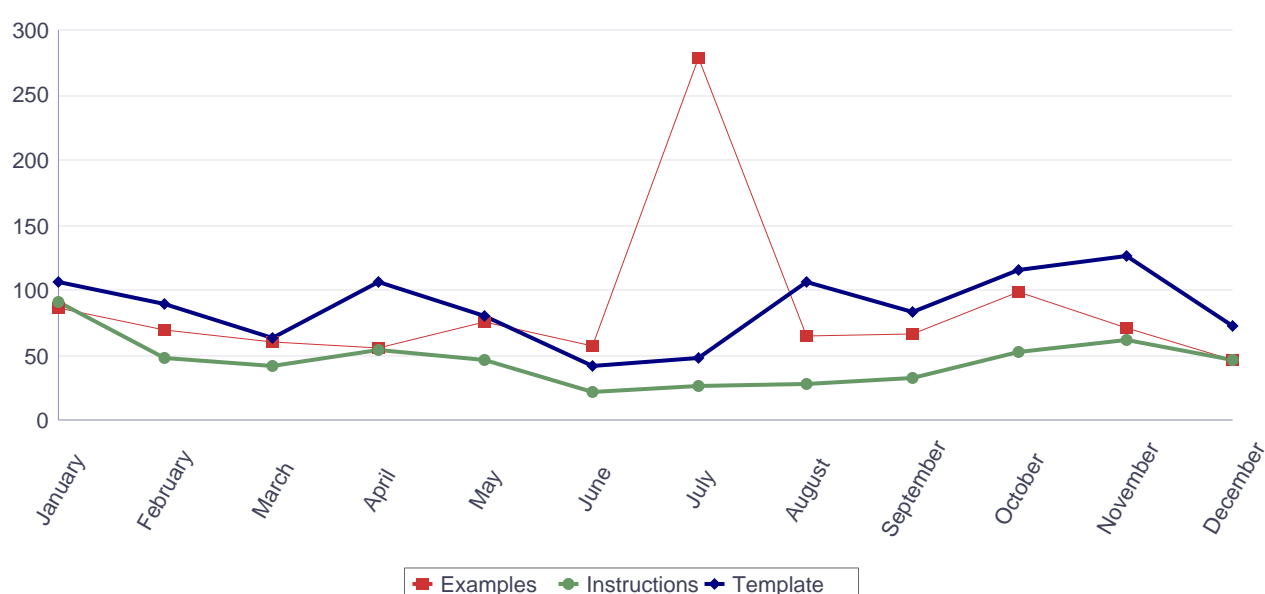

Downloads of Europass Language Passport examples, instructions and templates in Swedish (2017)