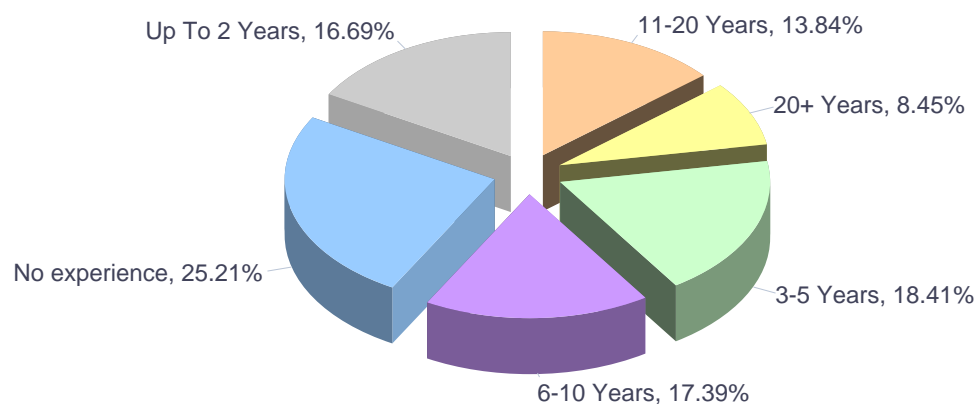

Europass CVs, Language Passports completed online(2017, Sweden, Swedish)

Years of work experience of Europass online CV users residing in Sweden (2017)

Years of experience of ECV online users residing in Sweden (2017)

Years of experience of ECV online users residing in Sweden (2017, by month)

Months	No experience	Up To 2 Years	3-5 Years	6-10 Years	11-20 Years	20+ Years	Total
January	2,532	1,745	1,674	1,795	1,262	744	9,752
February	2,818	1,853	2,035	1,981	1,554	808	11,049
March	2,704	1,705	2,194	1,633	1,429	890	10,555
April	1,711	1,236	1,679	1,466	1,326	880	8,298
May	1,940	1,324	1,442	1,454	1,219	873	8,252
June	1,455	1,106	1,341	1,114	971	524	6,511
July	1,497	1,180	1,218	1,159	1,130	639	6,823
August	1,597	1,247	1,264	1,269	1,114	668	7,159
September	2,239	1,636	1,659	1,470	1,108	641	8,753
October	2,346	1,159	1,384	1,455	1,054	864	8,262
November	2,120	1,248	1,223	1,218	777	454	7,040
December	1,760	930	944	1,042	633	303	5,612
Total	24,719	16,369	18,057	17,056	13,577	8,288	98,066