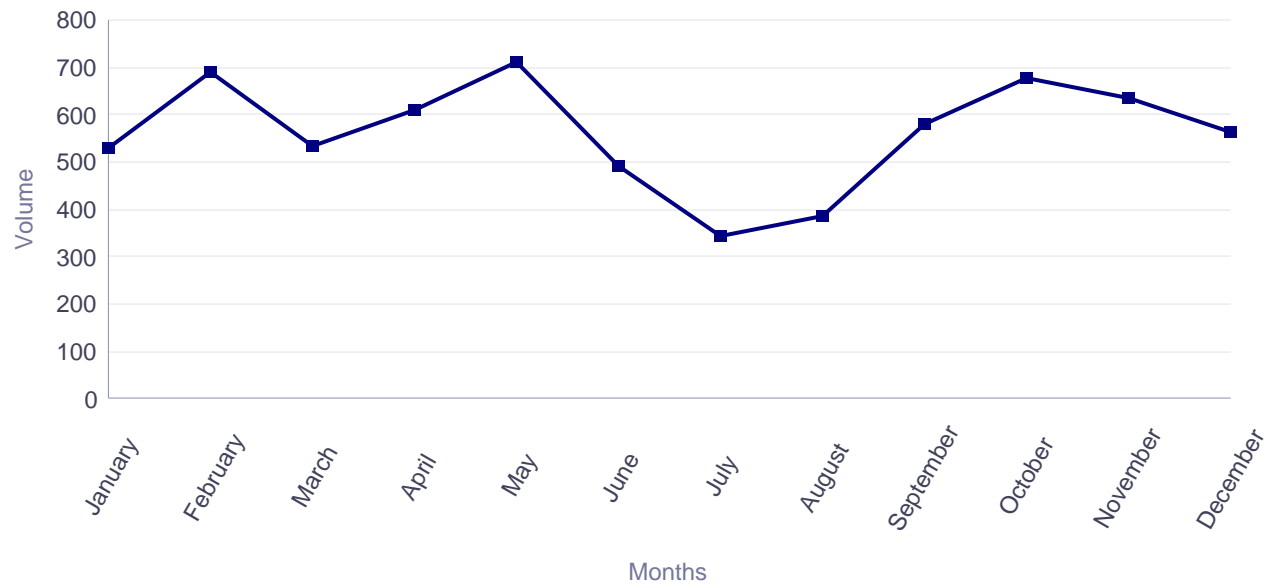

Europass CVs, Language Passports completed online(2017, Sweden, Swedish)

Europass CVs completed online during 2017 by Swedish citizens

ECVs completed online by Swedish citizens (2017)

ECVs completed online by Swedish citizens (2017, by month)

Months	ECV
January	531
February	690
March	533
April	609
May	711
June	490
July	344
August	386
September	581
October	679
November	635
December	565
Total	6,754