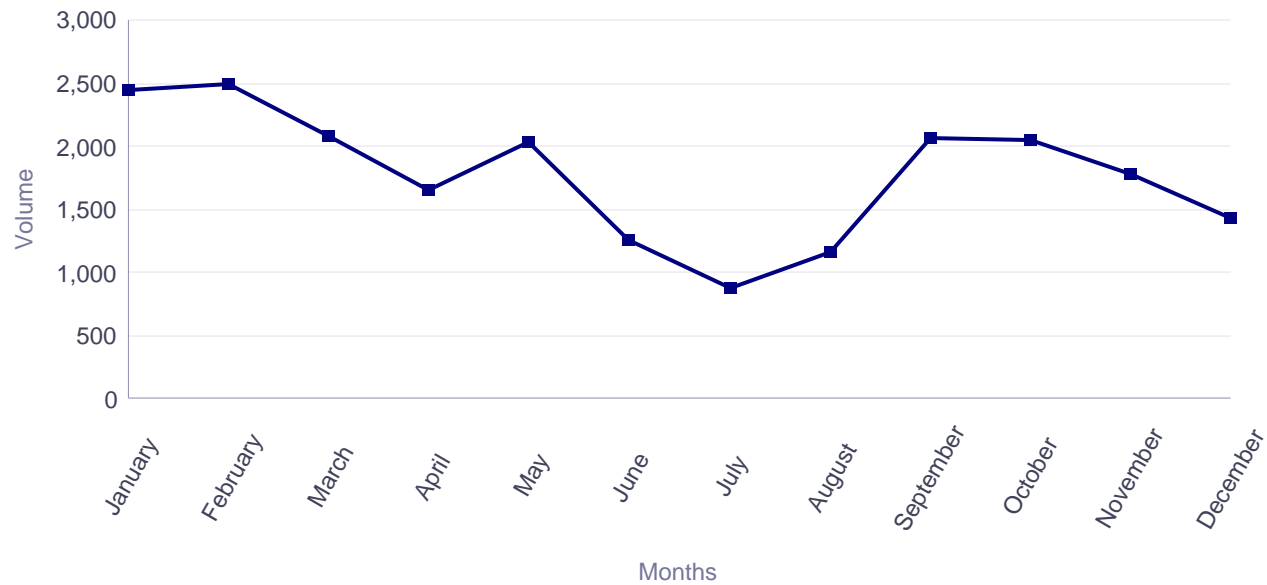

Europass CVs, Language Passports completed online(2017, Sweden, Swedish)

Europass CVs, Language Passports completed online during 2017 by Swedish native speakers

ECVs, ELPs completed online by Swedish native speakers (2017)

ECVs, ELPs completed online by Swedish native speakers (2017, by month)

Months	ECV	ELP	Total
January	2,349	97	2,446
February	2,442	53	2,495
March	1,994	83	2,077
April	1,566	93	1,659
May	1,887	147	2,034
June	1,198	59	1,257
July	825	58	883
August	1,142	20	1,162
September	1,924	144	2,068
October	1,992	53	2,045
November	1,711	68	1,779
December	1,384	42	1,426
Total	20,414	917	21,331