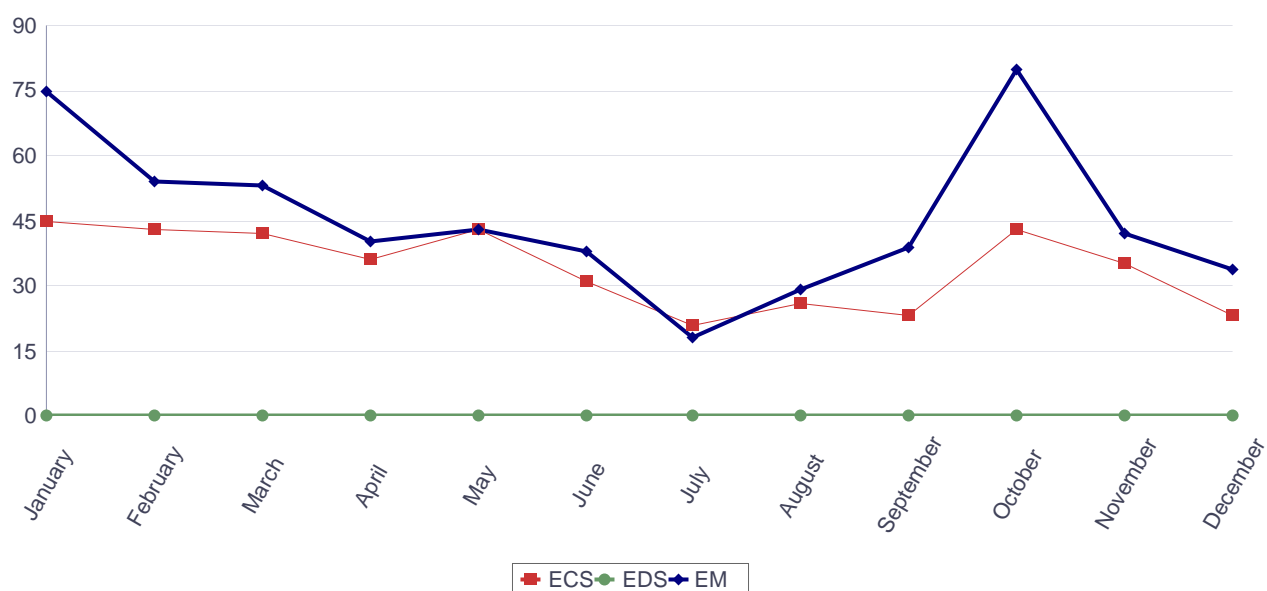

Documents downloaded in Swedish during 2017

Downloads of examples of Europass Certificate Supplement, Diploma Supplement, Mobility in Swedish (2017)

Downloads of examples of ECS, EDS, EM in Swedish (2017)

Months	ECS	EDS	EM	Total
January	45	0	75	120
February	43	0	54	97
March	42	0	53	95
April	36	0	40	76
May	43	0	43	86
June	31	0	38	69
July	21	0	18	39
August	26	0	29	55
September	23	0	39	62
October	43	0	80	123
November	35	0	42	77
December	23	0	34	57
Total	411	0	545	956