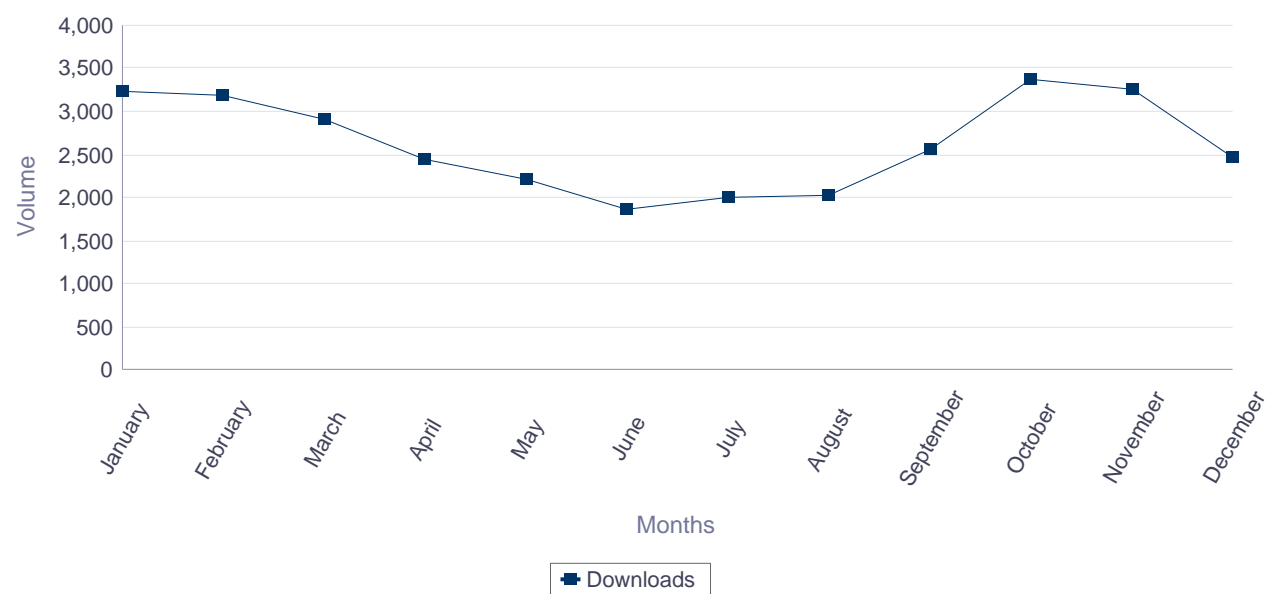

Documents downloaded in Swedish during 2017

Documents downloaded in Swedish (2017, by month)

Months	Downloads
January	3,236
February	3,197
March	2,907
April	2,455
May	2,205
June	1,866
July	2,001
August	2,035
September	2,562
October	3,376
November	3,266
December	2,476
Total	31,582

Documents downloaded in Swedish (2017)