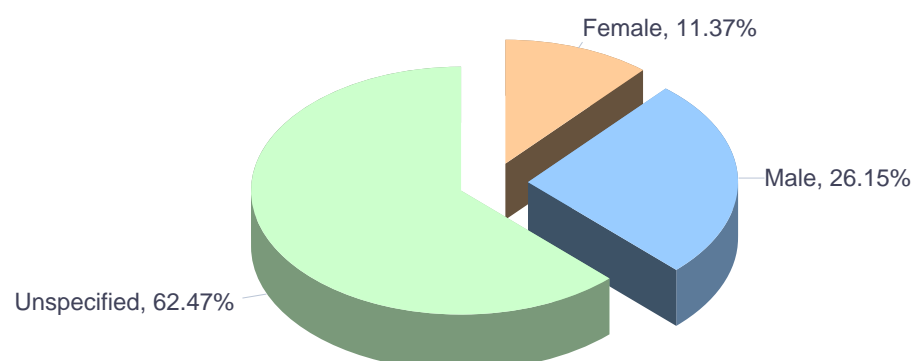

Europass CVs, Language Passports completed online(2017, Sweden, Swedish)

Europass CV online users residing in Sweden by gender (2017)

ECV online users residing in Sweden by gender (2017)

ECV online users residing in Sweden by gender (2017, by month)

Months	Female	Male	Unspecified	Total
January	1,176	2,693	5,883	9,752
February	1,303	2,822	6,924	11,049
March	1,297	3,037	6,221	10,555
April	1,060	2,184	5,054	8,298
May	892	1,975	5,385	8,252
June	657	1,794	4,060	6,511
July	531	1,650	4,642	6,823
August	757	1,893	4,509	7,159
September	914	2,354	5,485	8,753
October	948	2,062	5,252	8,262
November	986	1,734	4,320	7,040
December	633	1,450	3,529	5,612
Total	11,154	25,648	61,264	98,066