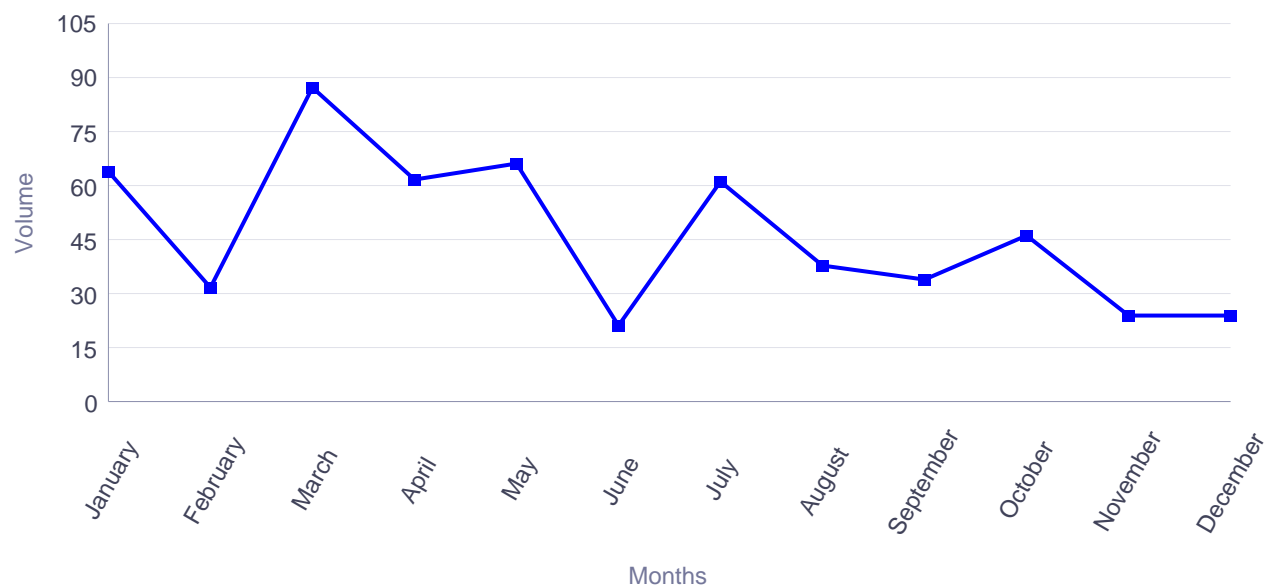

Europass Language Passports completed online in Swedish during 2017

Europass CVs, Language Passports completed online in Swedish (2017, by month)

Months	ECV	ELP	Total
January	5,916	64	5,980
February	7,044	32	7,076
March	7,350	87	7,437
April	5,811	62	5,873
May	5,191	66	5,257
June	4,288	21	4,309
July	4,665	61	4,726
August	4,602	38	4,640
September	4,027	34	4,061
October	4,615	46	4,661
November	3,476	24	3,500
December	2,442	24	2,466
Total	59,427	559	59,986