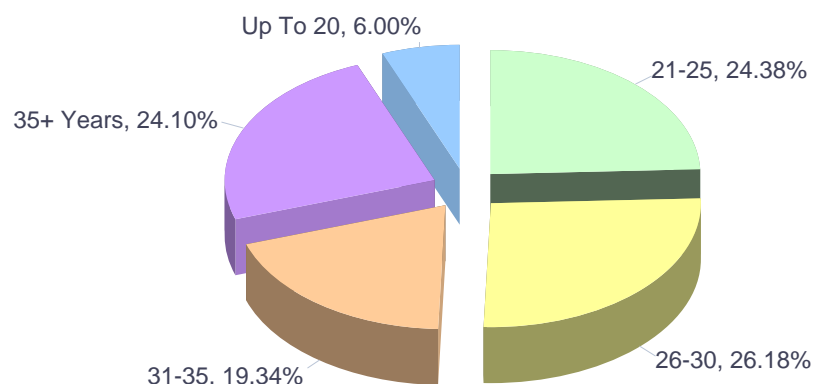

Europass CVs, Language Passports completed online(2017, Sweden, Swedish)

Age of Europass CV online users residing in Sweden (2017)

Age of ECV online users residing in Sweden (2017)

Age of ECV online users residing in Sweden (2017, by month)

Months	Up To 20	21-25	26-30	31-35	35+ Years	Total
January	188	1,130	1,049	879	911	4,157
February	281	1,220	1,167	690	1,045	4,403
March	237	1,280	1,214	713	1,204	4,648
April	152	730	900	541	997	3,320
May	312	626	802	580	781	3,101
June	124	481	757	689	621	2,672
July	96	611	564	497	768	2,536
August	162	516	691	574	836	2,779
September	206	756	1,138	709	589	3,398
October	163	886	737	735	819	3,340
November	296	777	829	576	518	2,996
December	161	643	523	478	459	2,264
Total	2,378	9,656	10,371	7,661	9,548	39,614