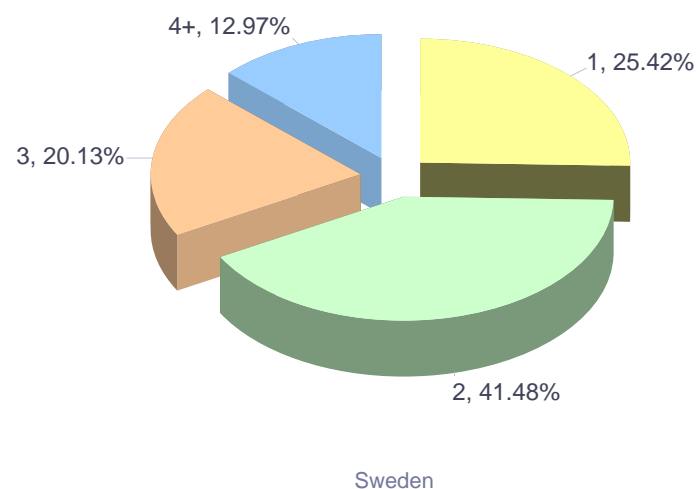

Europass CVs, Language Passports completed online(2017, Sweden, Swedish)

Number of foreign languages spoken by users of Europass CV online residing in Sweden (2017)

Number of foreign languages spoken by users of ECV online residing in Sweden (2017)

Number of foreign languages spoken by users of ECV online residing in Sweden (2017, by month)

Months	1	2	3	4+	Total
January	2,077	3,623	1,701	1,098	8,499
February	2,628	3,967	1,973	1,017	9,585
March	2,355	3,728	1,717	1,246	9,046
April	1,976	2,842	1,350	1,057	7,225
May	1,687	3,032	1,322	1,159	7,200
June	1,349	2,596	1,161	652	5,758
July	1,448	2,660	1,383	568	6,059
August	1,534	2,649	1,383	724	6,290
September	2,093	3,082	1,455	1,031	7,661
October	1,791	2,972	1,373	1,070	7,206
November	1,514	2,447	1,405	791	6,157
December	1,222	1,773	940	643	4,578
Total	21,674	35,371	17,163	11,056	85,264